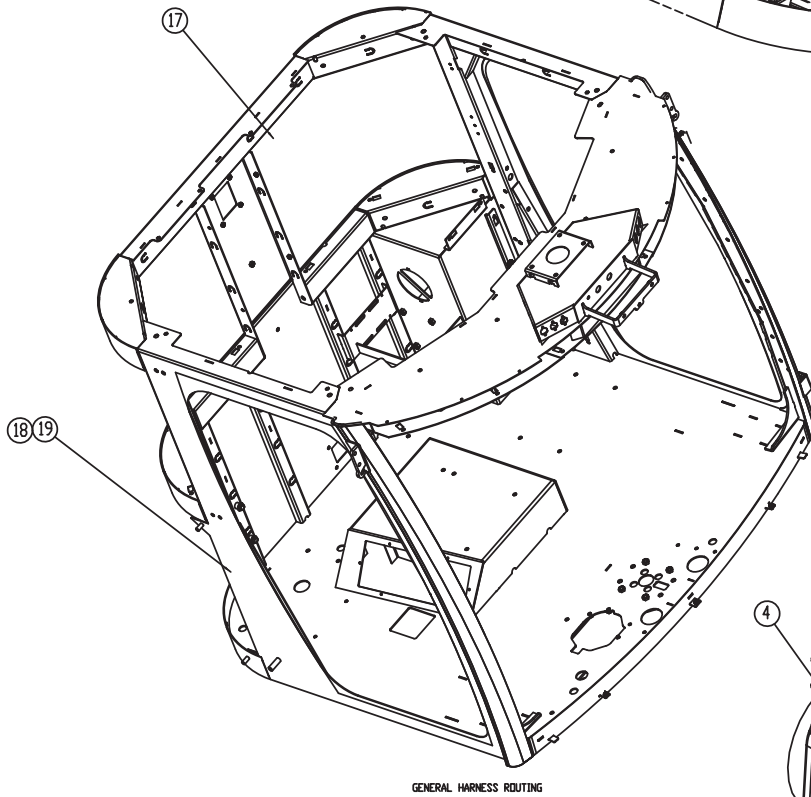

HVAC Arrangement (2 of 2)

HVAC Unit (1 of 2)

Item	Part No.	Qty	Description	Item	Part No.	Qty	Description
	599297		HVAC Unit				
1	599364	1	. Water Valve Assy - 12 / 24 Volt	10	599341	2	. Clamp Spring Band 5/8" I. D. Hose
2	599357	1	. Orifice Tube - Orange	11	*a 599365	1	. Wire Harness - ATC Unit
3	599349	1	. Heater Assy	12	599339	1	. Bracket - Air Temp Sensor
4	599352	2	. Knob - Threaded, M5 X 20	13	599353	1	. Motor Blower Assy 24V
5	597848	1	. Recirculation Filter	15	599346	1	. Cover Assy - Unit
6	599348	1	. Evaporator Assy	16	593444	1	. Clip - External E-Ring .75" Dia
7	599345	1	. Cover Assy - Filter	17	599363	1	. Thermistor - Air Temp Probe Assy
8	599340	1	. Bracket Assy - Retaining, Motor	18	599347	1	. Evap Probe Assy
9	599350	1	. Hose - Heater 5/8" ID				

*a Not Illustrated