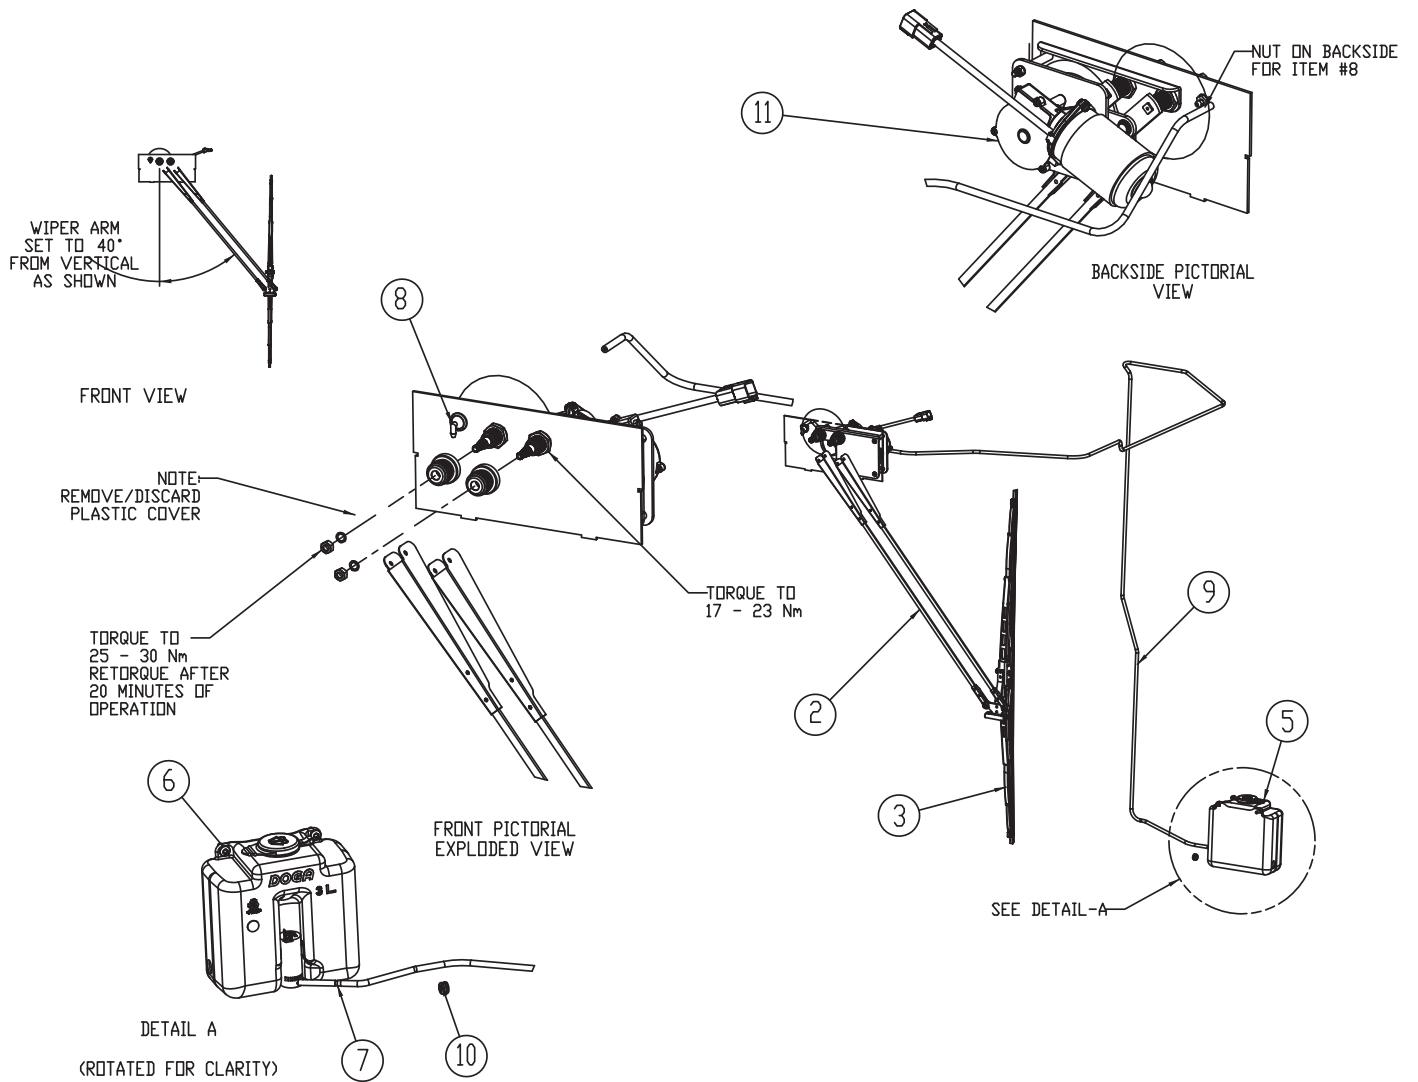

Wiper System

Item	Part No.	Qty	Description	Item	Part No.	Qty	Description
	260396		Wiper System				
2	599190	1	. Wiper Arm W/Extension	8	599195	1	. Connector As. -90 Deg
3	599191	1	. Wiper Blade	9	599196	14 ft	. Hose - W/S Washer
5	599192	1	. Washer Reservoir -24V	10	599197	1	. Grommet
6	599032	2	. Screw	11	599198	1	. Wiper Motor - 24V
7	599194	1	. Valve Assembly