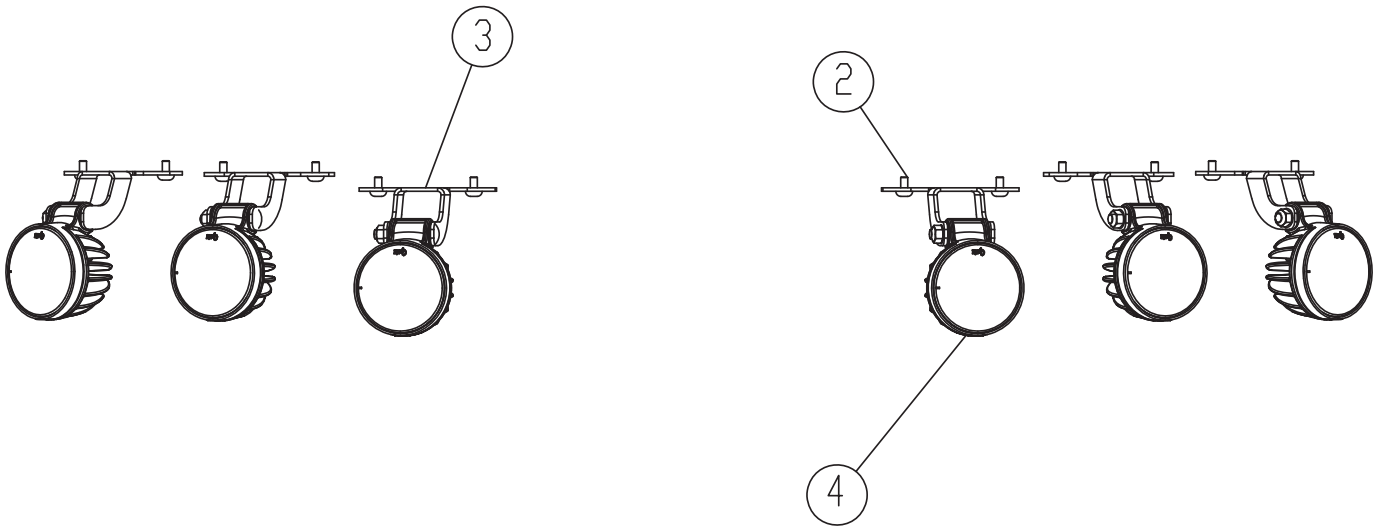

Front Light Arrangement

Item	Part No.	Qty	Description	Item	Part No.	Qty	Description
	260383		Front Light Arrangement				
1	598969	2	. Harness - Front Lights	3	598981	6	. Light Bracket
2	598970	12	. Screw	4	598982	6	. Led Light