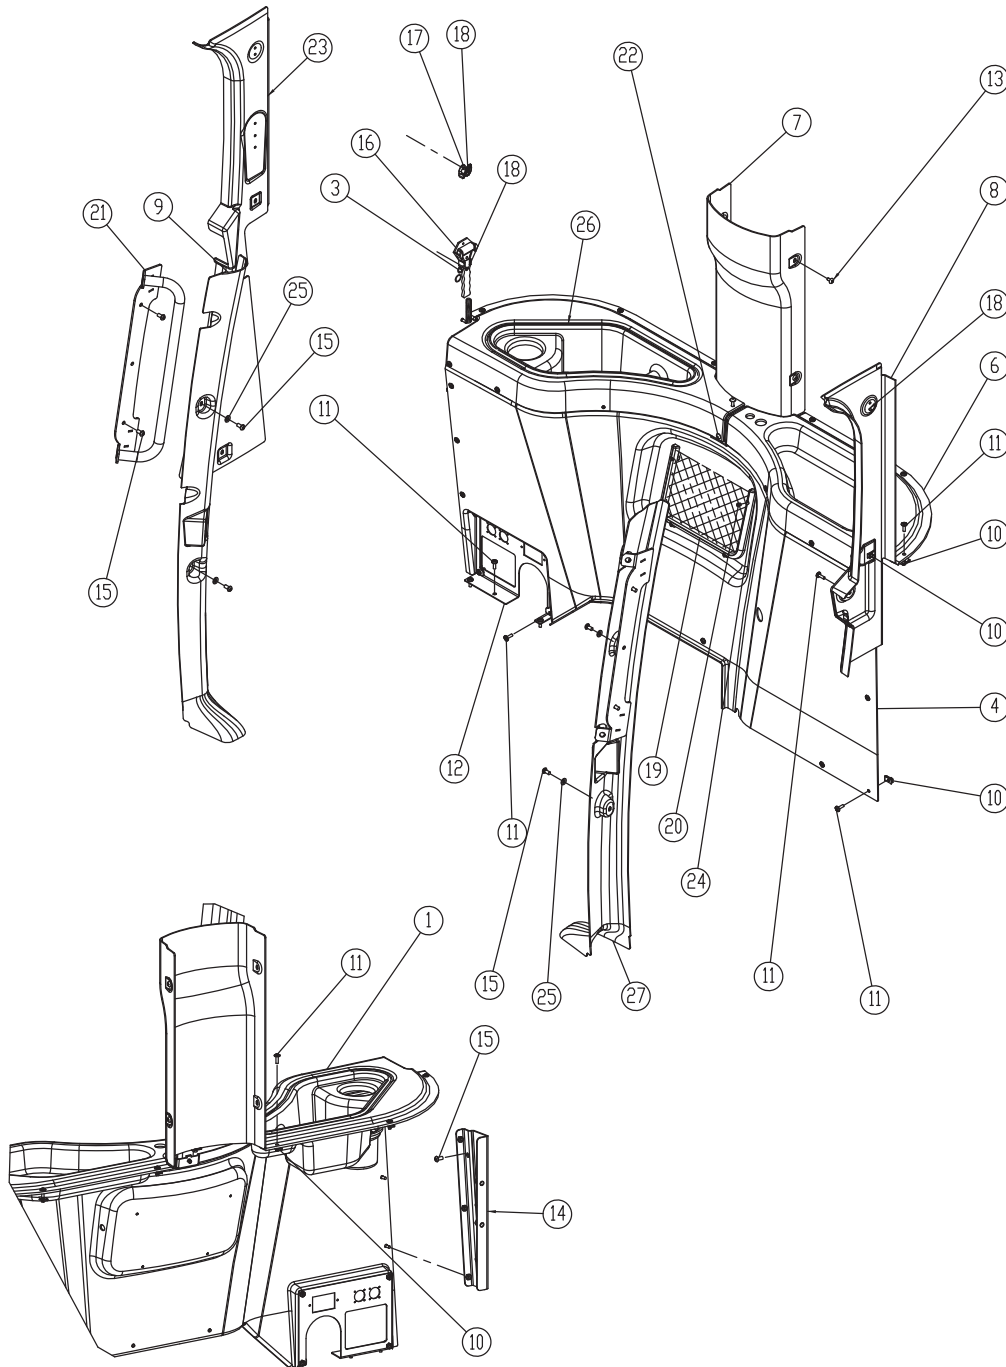

Interior Trim Group

Item	Part No.	Qty	Description	Item	Part No.	Qty	Description
	260389		Interior Trim Group				
1	599046	1	. Rear Storage Top RH	16	599059	1	. Emergency Hammer
3	599047	1	. Split Ring	17	599060	2	. Coat Hook
4	259869	1	. Rear Storage Lower Main	18	599061	7	. Screw
6	599049	1	. Cover LH	19	599062	1	. Storage Net
7	599050	1	. C-Post Cover	20	599063	4	. Rivit
8	599051	1	. LH B-Post Cover	21	599064	2	. Mount Bar
9	599052	1	. A-Post Cover RH	22	599065	2	. Screw - Truss
10	599053	19	. Palnut	23	599066	1	. RH B-Post Cover
11	599032	30	. Screw	24	599067	4	. Washer
12	259870	1	. Bulkhead Bracket	25	599068	4	. Washer
13	598970	4	. Screw	26	599069	1	. Storage W/ Cupholder
14	599057	1	. Panel Support	27	599070	1	. A-Post Cover LH
15	599058	11	. Screw