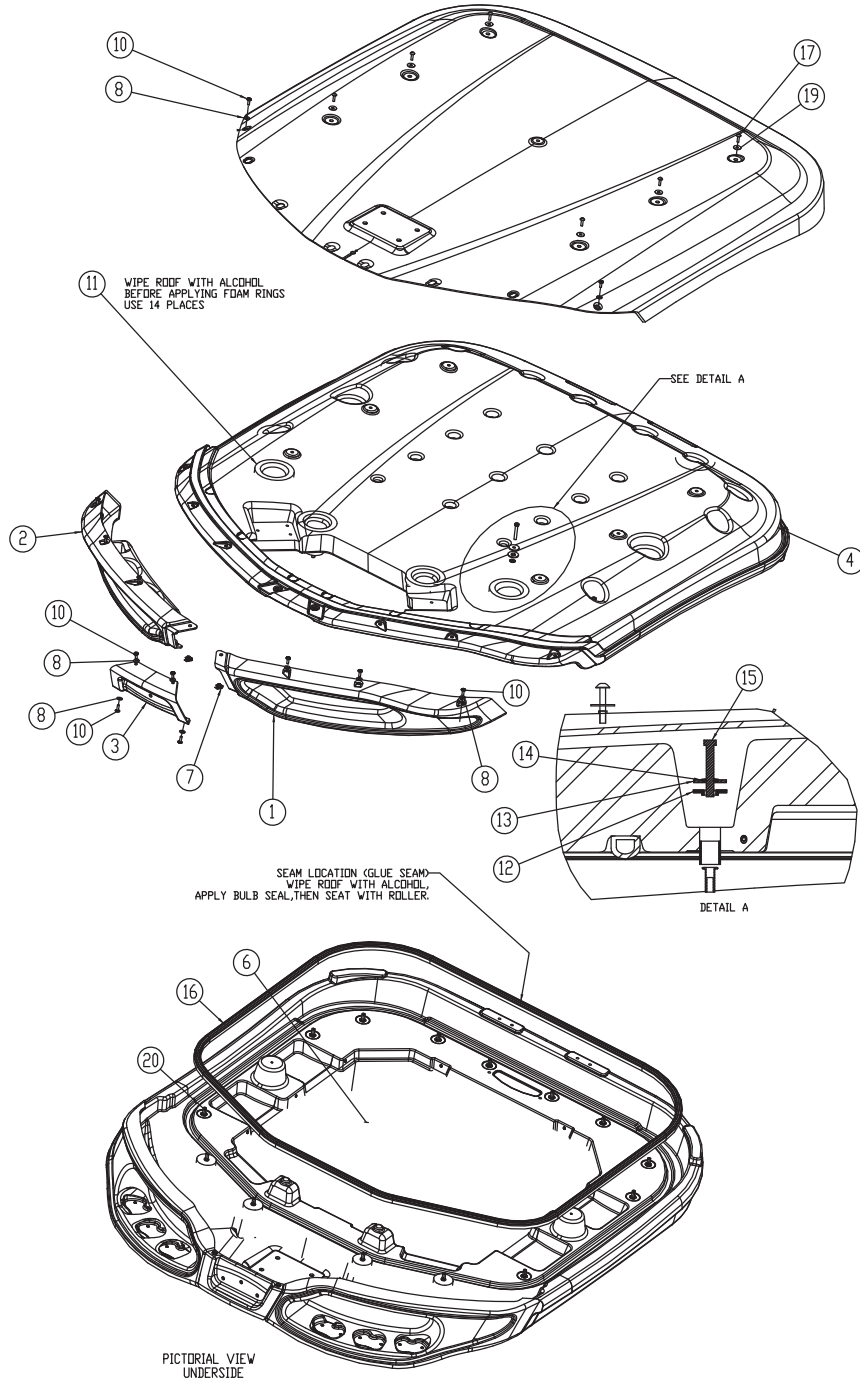

Right Switch Group

Item	Part No.	Qty	Description	Item	Part No.	Qty	Description
	260388		Right Switch Group				
1	599034	1	. Plate	7	599028	1	. Switch - Dome Light
2	599035	1	. Bluetooth Microphone	8	599026	1	. Switch - Work Light
3	599036	2	. Bezel - Switch - End	9	599042	1	. Switch - Aux Light
4	599030	4	. Bezel - Switch - Middle	10	599032	4	. Screw
5	599038	1	. Switch - Washer Fluid	11	599033	4	. Threaded Insert
6	599039	1	. Switch - Wiper Motor				

Glass Group

Item	Part No.	Qty	Description	Item	Part No.	Qty	Description
1	260390 599071	1	Glass Group . Front Window	2	599072	2	. Rear Window

Trainer Seat Assembly

Item	Part No.	Qty	Description	Item	Part No.	Qty	Description
	260391		Trainer Seat Assembly				
1	599073	1	. Trainer Seat Base	16	599063	4	. Pop Rivet
2	599074	1	. Seat Bottom	17	599089	2	. Lock Washer
3	259871	2	. Seat Cushion	18	599090	4	. Ball Stud
4	599076	1	. Seat Back	19	599091	1	. Pivot Shaft
5	599077	12	. Screw	20	599092	4	. Bushing
6	599078	4	. Screw	21	599093	2	. Cap Nut
7	599079	1	. Seat Belt Bracket	22	599094	2	. Acorn Nut
8	599080	4	. Lock Washer	23	599095	2	. Rubber Bumper
9	599081	1	. Seat Belt	24	599096	2	. Rubber Bumper
10	599082	2	. Lock Washer	25	599097	2	. Gas Strut
11	599083	1	. Lock Washer	26	599098	2	. Neoprene Bumper
12	599084	2	. Bolt	27	599099	2	. Washer
13	599085	1	. Bolt	28	599100	2	. Nut - Hex
14	599086	1	. Seat Back	29	599067	4	. Washer
15	599062	1	. Storage Net				

Roof Assembly

Item	Part No.	Qty	Description	Item	Part No.	Qty	Description
	260392		Roof Assembly				
1	599102	1	. Light Bezel LH	12	599111	14	. Rubber Washer
2	599103	1	. Light Bezel RH	13	599112	14	. Washer
3	599104	1	. Light Bezel Mid	14	599113	14	. Washer Sealing
4	599105	1	. Roof - Inner Liner	15	599114	14	. Bolt
6	599106	1	. Headliner Foam	16	599115	22 FT	. Seal - Bulb
7	599107	2	. Palnut	17	599065	6	. Screw
8	599099	12	. Washer	19	599117	6	. Flat Washer
10	599032	12	. Screw	20	599118	14	. Kremnut
11	599110	7	. Foam Roof Ring				