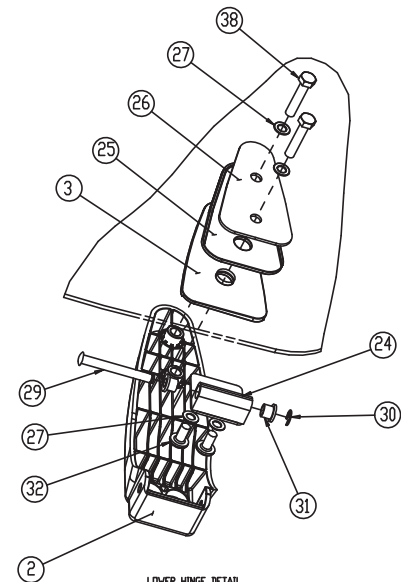

*a Not Included with 260024. Order Separately.

RH Door Assembly (2 of 2)

Door Hold-Open Kit
 Not Included with Door Assembly
 Order Separately

STRIKER ASSEMBLY VIEW

NOTE:
 APPROX SEAM LOCATION
 APPLY SUREBOND 150 TO GASKET ENDS

CAB RH SIDE EXTERIOR VIEW

UPPER HINGE DETAIL

LOWER HINGE DETAIL

LH Door Assembly (1 of 2)

Item	Part No.	Qty	Description	Item	Part No.	Qty	Description
	260235		LH Door Assembly				
1	599260	1	. Glass LH Door	24	599243	1	. Guard - Striker
2	599231	1	. Top Hinge	26	599214	1	. Gasket Latch Bracket
3	599232	1	. Hinge	27	259876	1	. Bracket
4	599209	1	. Upper Hinge	28	599220	1	. Gasket
5	599240	2	. Bushing Hinge Pin	29	599221	1	. Gasket
6	599210	1	. Hinge Cover Bottom	30	599222	1	. Handle Assembly
7	599238	2	. Hinge Pin		260568	1	. Key
8	599239	2	. Clip Retaining	31	259877	1	. Handle Assembly - Interior
9	599211	2	. Gasket	32	599228	4	. Screw
11	599234	2	. Hinge Support Bracket	34	259878	1	. Cover Latch (Black)
12	599235	8	. Washer	35	599217	2	. Washer
13	598988	8	. Screw	36	599218	2	. Hinge Washer
15	599247	4	. Bolt	37	599249	3	. Screw
16	599287	1	. Door Striker	38	599227	1	. Nut
17	599058	7	. Screw	39	599099	1	. Washer Black
18	599246	1	. Door Switch	40	599224	1	. Screw
19	599244	1	. Striker Door	41	599100	1	. Nut
20	599245	1	. Tapped Block	42	599065	1	. Screw
21	599215	REF	. Door Seal	43	599223	4	. Screw
22	599165	REF	. Door Seal	44	*a 260237	1	Kit, Door Hold-Open, LH
23	599233	2	. Gasket Hinge Glass				