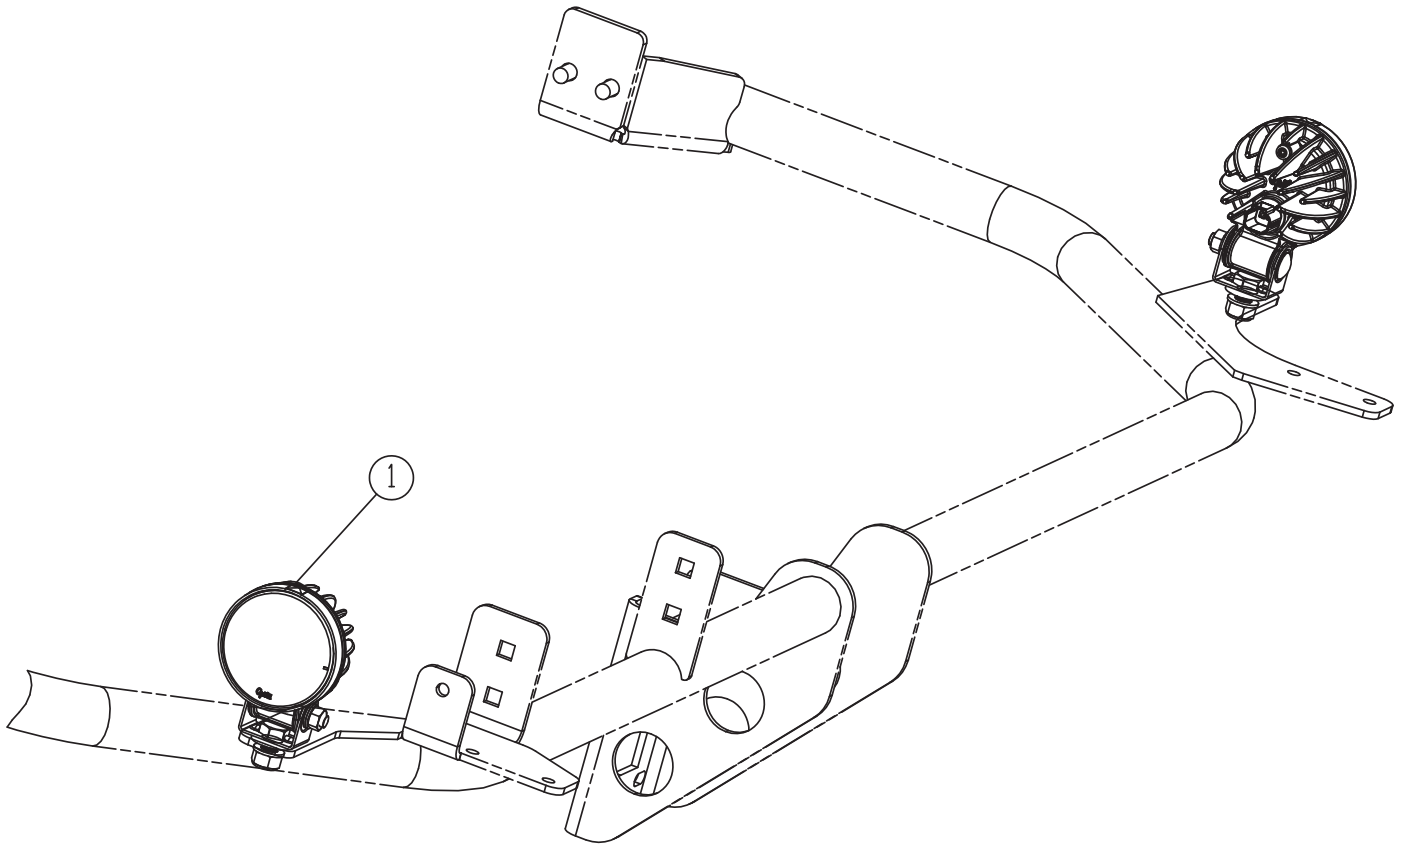

Rear Light Arrangement

Item	Part No.	Qty	Description	Item	Part No.	Qty	Description
	260384		Rear Light Arrangement				
1	598982	2	. Led Light				
2	598984	2	. Harness - Rear Lights				
3	598985	REF	. Wire Tie