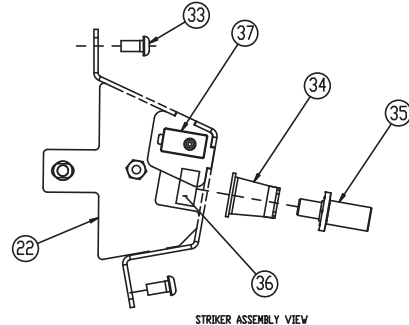

Misc Electrical Items

Item	Part No.	Qty	Description	Item	Part No.	Qty	Description
260398 Misc Electrical Items							
1	*a 601857	1	. Main Harness	6	*a 598985	REF	. Cable Tie
2	599368	1	. Horn	7	599373	1	. USB Outlet
3	599369	1	. Receptacle - 12V	8	599374	8	. Screw
4	599370	1	. Cap - Power Source	9	599133	4	. Screw
5	*a 599307	REF	. 12" Cable Tie	10	*a 602201	1	. Cable, Camera, 15 ft

*a Not Illustrated

RH Door Assembly (1 of 2)

Item	Part No.	Qty	Description	Item	Part No.	Qty	Description
	260224		RH Door Assembly				
1	599209	1	. Hinge - Upper Door	22	599230	1	. Door Striker
2	599210	1	. Hinge Cover - Bottom	23	599231	1	. Top Hinge
3	599211	2	. Gasket Hinge To Glass	24	599232	1	. Hinge
4	599212	1	. Glass - Door RH	25	599233	2	. Gasket - Hinge - Glass
5	599213	1	. Latch Plate	26	599234	2	. Hinge Support Bracket
6	599214	1	. Gasket Latch Bracket	27	599235	8	. Washer
7	599215	REF	. Seal - Door	28	599236	2	. Bolt
8	599216	1	. Handle Assy - Reverse Door	29	599238	2	. Hinge Pin
9	599217	2	. Washer - Rear Hinge	30	599239	2	. Clip Retaining
10	599218	2	. Washer Plastic- Hinge	31	599240	2	. Bushing Hinge Pin
11	599065	1	. Screw	32	598988	4	. Screw
12	599220	1	. Gasket Handle Mtg	33	599242	3	. Screw
13	599221	1	. Gasket Handle	34	599243	1	. Guard -Striker
14	599222	1	. Handle Assy - Pushbutton	35	599244	1	. Striker - Door
	260568	1	. Key	36	599245	1	. Tapped Block
15	599223	4	. Screw	37	599246	1	. Door Switch
16	599224	1	. Screw	38	599247	2	. Bolt
17	599100	1	. Nut	40	599165	REF	. Door/Window Seal
18	599099	1	. Washer	41	599249	3	. Screw
19	599227	1	. Nut	42	*a 260236	1	Kit, Door Hold-Open, RH
20	599228	4	. Screw				
21	599229	1	. RH Cover Latch				

*a Not Included with 260024. Order Separately.

RH Door Assembly (2 of 2)

Door Hold-Open Kit
 Not Included with Door Assembly
 Order Separately

STRIKER ASSEMBLY VIEW

NOTE:
 APPROX SEAM LOCATION
 APPLY SUREBOND 150 TO GASKET ENDS