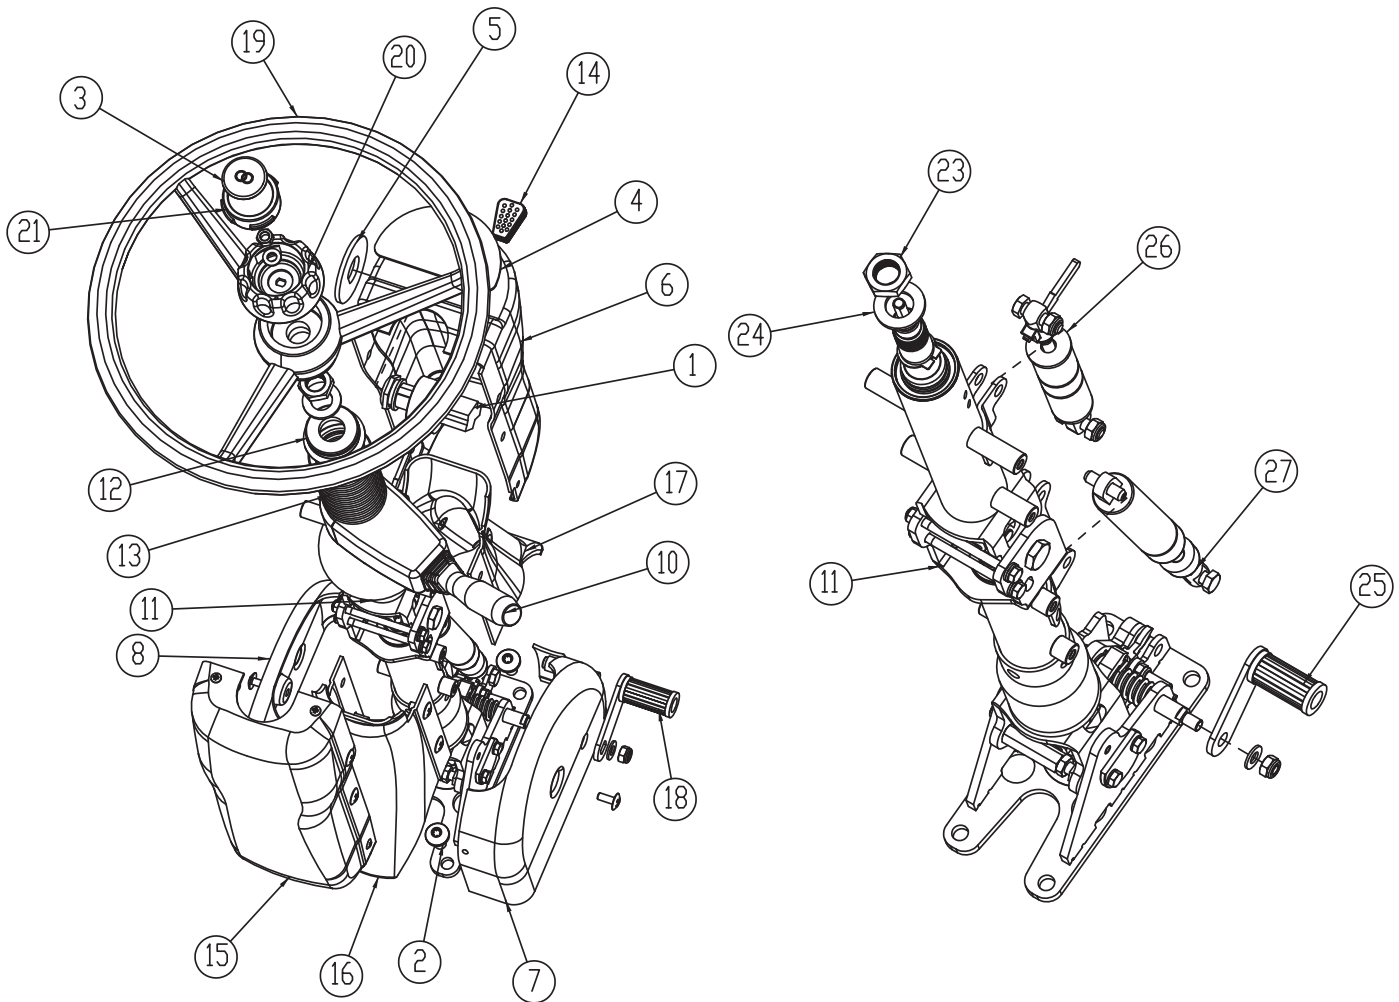

Front Light Arrangement

Item	Part No.	Qty	Description	Item	Part No.	Qty	Description
	260383		Front Light Arrangement				
1	598969	2	. Harness - Front Lights	3	598981	6	. Light Bracket
2	598970	12	. Screw	4	598982	6	. Led Light

Rear Light Arrangement

Item	Part No.	Qty	Description	Item	Part No.	Qty	Description
	260384		Rear Light Arrangement				
1	598982	2	. Led Light				
2	598984	2	. Harness - Rear Lights				
3	598985	REF	. Wire Tie				

Steering Column Arrangement

Item	Part No.	Qty	Description	Item	Part No.	Qty	Description
	260385		Steering Column Arrangement				
1	598987	1	. Ignition Switch	18	599003	1	. Pedal Cover
	260568	1	. . Key	19	599004	1	. Steering Wheel
2	598988	4	. Screw	20	599005	1	. Knob For Telescopic Adjustment
4	598989	1	. Indicator Panel	21	599006	1	. Steering Wheel Cap
5	598990	1	. Ignition Switch Panel	23	599007	1	. Nut
6	598991	1	. Rear Upper Cover	24	599008	1	. Washer
7	598992	1	. Left Protection	25	599009	1	. Foot Control Lever
8	598993	1	. Right Protection	26	599010	1	. Spring Gas Upper Spare Parts
9	598994	1	. Wire Harness (Internal)	27	599011	1	. Spring Gas Lower Spare Parts
10	598995	1	. Column Switch	28	599012	1	. Steering Column Assembly
11	598996	1	. Steering Column	30	599013	1	. Nut Hex
12	598997	1	. Ring Rubber Bellows	31	599014	1	. Split Lock Washer
13	598998	1	. Rubber Bellows	32	598985	REF	. Tie-Cable
14	598999	1	. Knob	33	599016	REF	. P-Clamp
15	599000	1	. Front Upper Cover	34	599017	1	. Rubber Grommet
16	599001	1	. Front Lower Cover	35	601858	1	. Steering Column Harness (Cab)
17	599002	1	. Rear Lower Cover				