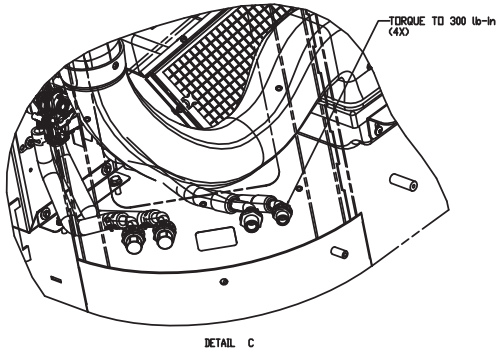

HVAC Arrangement (2 of 2)

HVAC Unit (1 of 2)

Item	Part No.	Qty	Description	Item	Part No.	Qty	Description
	599297		HVAC Unit				
1	599364	1	. Water Valve Assy - 12 / 24 Volt	10	599341	2	. Clamp Spring Band 5/8" I. D. Hose
2	599357	1	. Orifice Tube - Orange	11	*a 599365	1	. Wire Harness - ATC Unit
3	599349	1	. Heater Assy	12	599339	1	. Bracket - Air Temp Sensor
4	599352	2	. Knob - Threaded, M5 X 20	13	599353	1	. Motor Blower Assy 24V
5	597848	1	. Recirculation Filter	15	599346	1	. Cover Assy - Unit
6	599348	1	. Evaporator Assy	16	593444	1	. Clip - External E-Ring .75" Dia
7	599345	1	. Cover Assy - Filter	17	599363	1	. Thermistor - Air Temp Probe Assy
8	599340	1	. Bracket Assy - Retaining, Motor	18	599347	1	. Evap Probe Assy
9	599350	1	. Hose - Heater 5/8" ID				

*a Not Illustrated