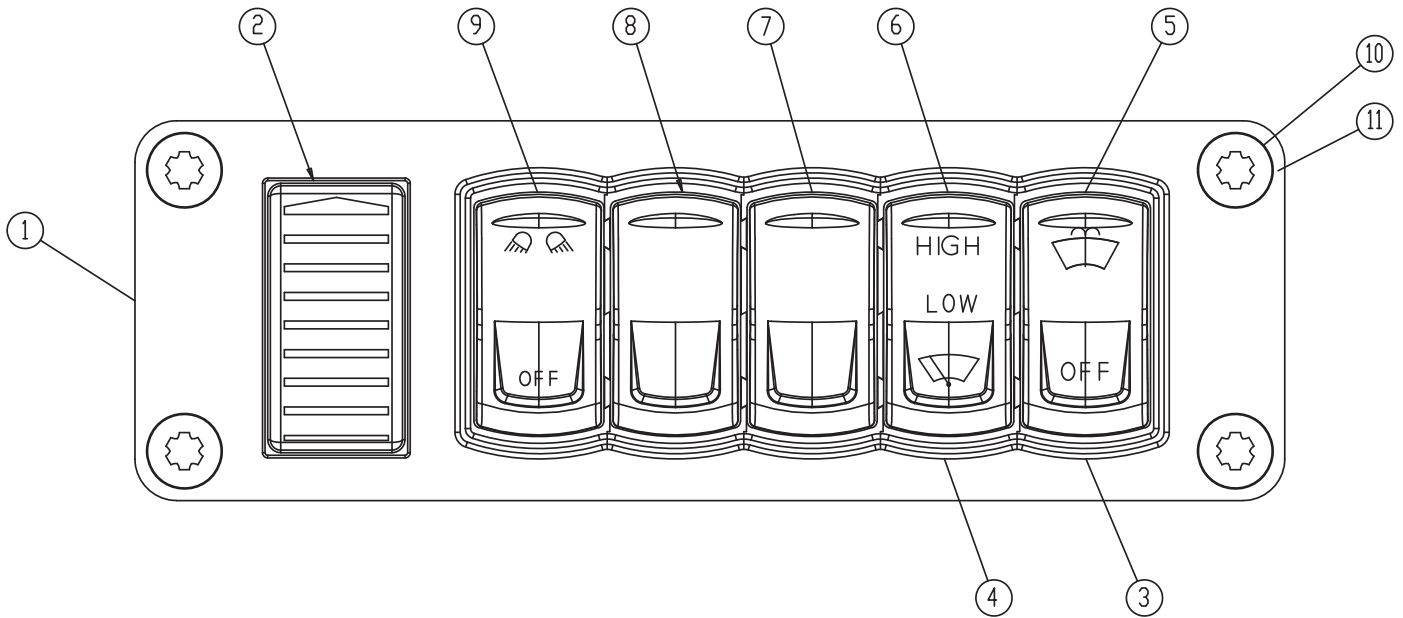

Right Switch Group

Item	Part No.	Qty	Description	Item	Part No.	Qty	Description
	260388		Right Switch Group				
1	599034	1	. Plate	7	599028	1	. Switch - Dome Light
2	599035	1	. Bluetooth Microphone	8	599026	1	. Switch - Work Light
3	599036	2	. Bezel - Switch - End	9	599042	1	. Switch - Aux Light
4	599030	4	. Bezel - Switch - Middle	10	599032	4	. Screw
5	599038	1	. Switch - Washer Fluid	11	599033	4	. Threaded Insert
6	599039	1	. Switch - Wiper Motor