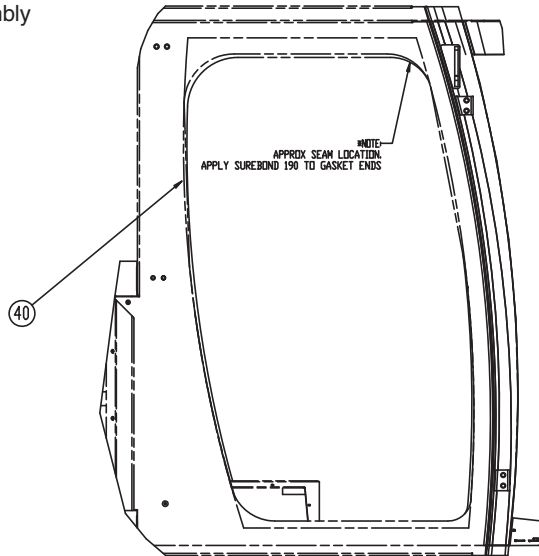

*a Not Included with 260024. Order Separately.

RH Door Assembly (2 of 2)

Door Hold-Open Kit
 Not Included with Door Assembly
 Order Separately

STRIKER ASSEMBLY VIEW

NOTE:
 APPROX SEAM LOCATION
 APPLY SUREBOND 150 TO GASKET ENDS

CAB RH SIDE EXTERIOR VIEW

UPPER HINGE DETAIL

LOWER HINGE DETAIL

LH Door Assembly (1 of 2)

Item	Part No.	Qty	Description	Item	Part No.	Qty	Description
	260235		LH Door Assembly				
1	599260	1	. Glass LH Door	24	599243	1	. Guard - Striker
2	599231	1	. Top Hinge	26	599214	1	. Gasket Latch Bracket
3	599232	1	. Hinge	27	259876	1	. Bracket
4	599209	1	. Upper Hinge	28	599220	1	. Gasket
5	599240	2	. Bushing Hinge Pin	29	599221	1	. Gasket
6	599210	1	. Hinge Cover Bottom	30	599222	1	. Handle Assembly
7	599238	2	. Hinge Pin		260568	1	. Key
8	599239	2	. Clip Retaining	31	259877	1	. Handle Assembly - Interior
9	599211	2	. Gasket	32	599228	4	. Screw
11	599234	2	. Hinge Support Bracket	34	259878	1	. Cover Latch (Black)
12	599235	8	. Washer	35	599217	2	. Washer
13	598988	8	. Screw	36	599218	2	. Hinge Washer
15	599247	4	. Bolt	37	599249	3	. Screw
16	599287	1	. Door Striker	38	599227	1	. Nut
17	599058	7	. Screw	39	599099	1	. Washer Black
18	599246	1	. Door Switch	40	599224	1	. Screw
19	599244	1	. Striker Door	41	599100	1	. Nut
20	599245	1	. Tapped Block	42	599065	1	. Screw
21	599215	REF	. Door Seal	43	599223	4	. Screw
22	599165	REF	. Door Seal	44	*a 260237	1	Kit, Door Hold-Open, LH
23	599233	2	. Gasket Hinge Glass				