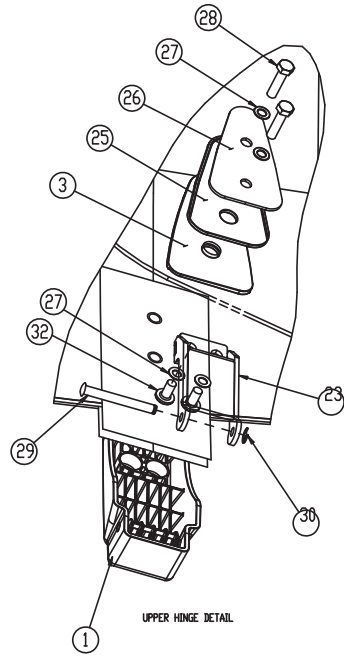

*a Not Included with 260024. Order Separately.

RH Door Assembly (2 of 2)

Door Hold-Open Kit
 Not Included with Door Assembly
 Order Separately

STRIKER ASSEMBLY VIEW

NOTE:
 APPROX SEAM LOCATION
 APPLY SUREBOND 150 TO GASKET ENDS

CAB RH SIDE EXTERIOR VIEW

UPPER HINGE DETAIL

LOWER HINGE DETAIL

LH Door Assembly (1 of 2)

Item	Part No.	Qty	Description	Item	Part No.	Qty	Description
	260235		LH Door Assembly				
1	599260	1	. Glass LH Door	24	599243	1	. Guard - Striker
2	599231	1	. Top Hinge	26	599214	1	. Gasket Latch Bracket
3	599232	1	. Hinge	27	259876	1	. Bracket
4	599209	1	. Upper Hinge	28	599220	1	. Gasket
5	599240	2	. Bushing Hinge Pin	29	599221	1	. Gasket
6	599210	1	. Hinge Cover Bottom	30	599222	1	. Handle Assembly
7	599238	2	. Hinge Pin		260568	1	. Key
8	599239	2	. Clip Retaining	31	259877	1	. Handle Assembly - Interior
9	599211	2	. Gasket	32	599228	4	. Screw
11	599234	2	. Hinge Support Bracket	34	259878	1	. Cover Latch (Black)
12	599235	8	. Washer	35	599217	2	. Washer
13	598988	8	. Screw	36	599218	2	. Hinge Washer
15	599247	4	. Bolt	37	599249	3	. Screw
16	599287	1	. Door Striker	38	599227	1	. Nut
17	599058	7	. Screw	39	599099	1	. Washer Black
18	599246	1	. Door Switch	40	599224	1	. Screw
19	599244	1	. Striker Door	41	599100	1	. Nut
20	599245	1	. Tapped Block	42	599065	1	. Screw
21	599215	REF	. Door Seal	43	599223	4	. Screw
22	599165	REF	. Door Seal	44	*a 260237	1	Kit, Door Hold-Open, LH
23	599233	2	. Gasket Hinge Glass				