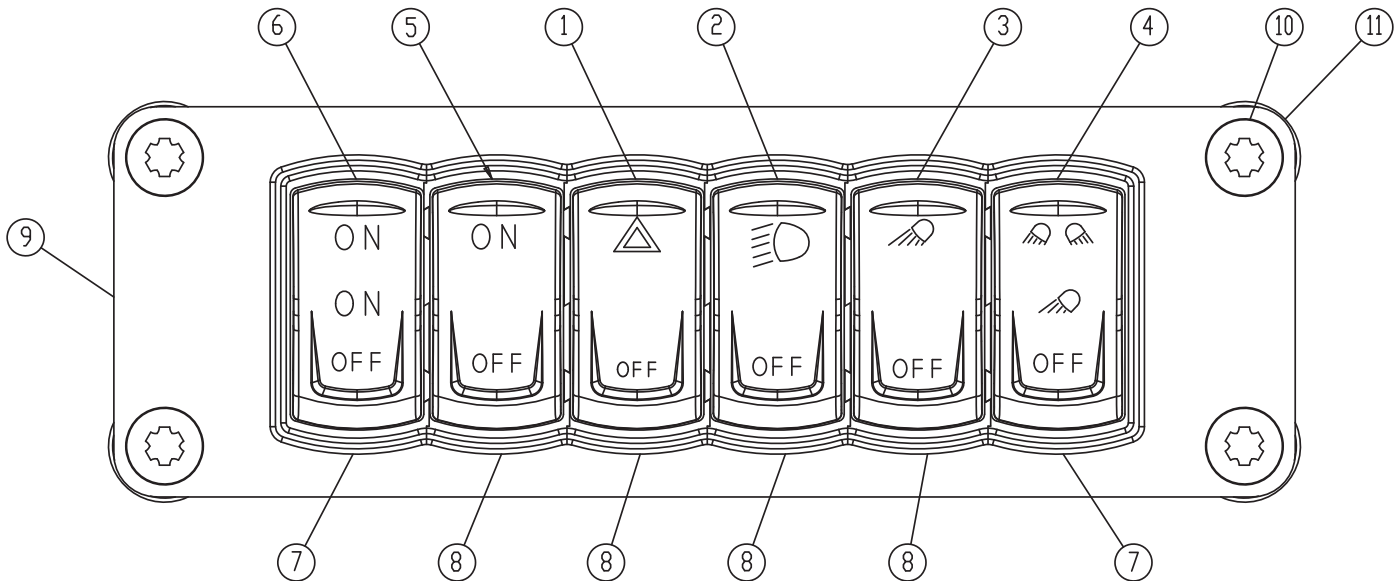

Left Switch Group

Item	Part No.	Qty	Description	Item	Part No.	Qty	Description
	260387		Left Switch Group				
1	599023	1	. Switch - Hazard	7	599036	2	. Bezel - Switch - End
2	599024	1	. Switch - Road Light	8	599030	4	. Bezel - Middle
3	599025	1	. Switch - Field Light	9	599031	1	. Bezel - Painted
4	599026	1	. Switch - Work Light	10	599032	4	. Screw
5	599027	1	. Switch - Back Light	11	599033	4	. Threaded Insert
6	599028	1	. Switch - Dome Light