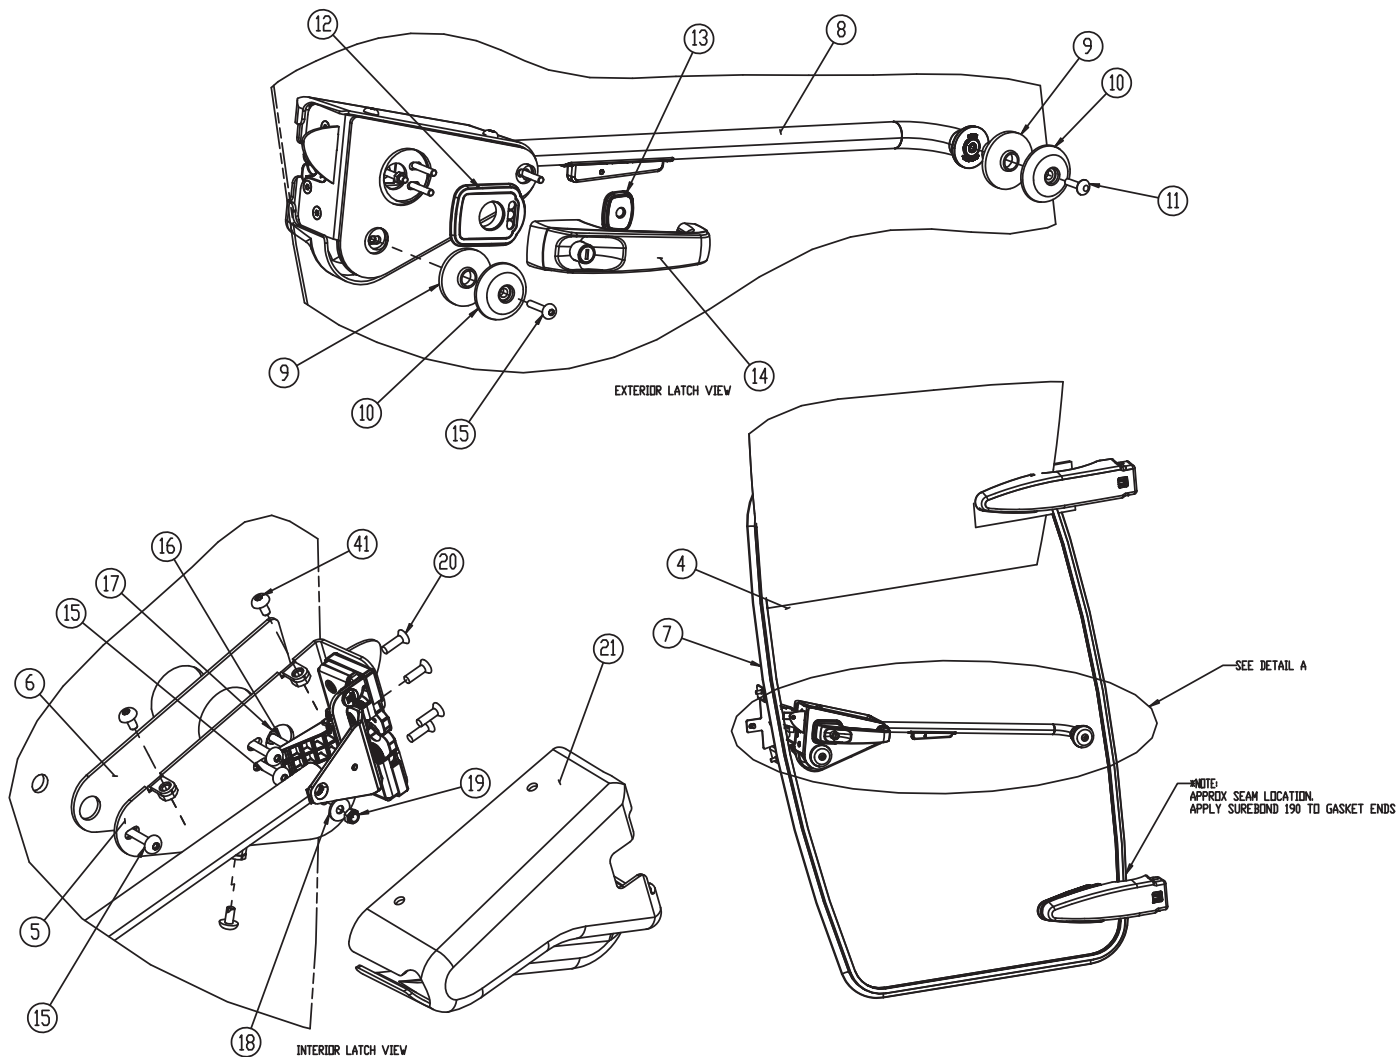

RH Door Assembly (1 of 2)

Item	Part No.	Qty	Description	Item	Part No.	Qty	Description
	260224		RH Door Assembly				
1	599209	1	. Hinge - Upper Door	22	599230	1	. Door Striker
2	599210	1	. Hinge Cover - Bottom	23	599231	1	. Top Hinge
3	599211	2	. Gasket Hinge To Glass	24	599232	1	. Hinge
4	599212	1	. Glass - Door RH	25	599233	2	. Gasket - Hinge - Glass
5	599213	1	. Latch Plate	26	599234	2	. Hinge Support Bracket
6	599214	1	. Gasket Latch Bracket	27	599235	8	. Washer
7	599215	REF	. Seal - Door	28	599236	2	. Bolt
8	599216	1	. Handle Assy - Reverse Door	29	599238	2	. Hinge Pin
9	599217	2	. Washer - Rear Hinge	30	599239	2	. Clip Retaining
10	599218	2	. Washer Plastic- Hinge	31	599240	2	. Bushing Hinge Pin
11	599065	1	. Screw	32	598988	4	. Screw
12	599220	1	. Gasket Handle Mtg	33	599242	3	. Screw
13	599221	1	. Gasket Handle	34	599243	1	. Guard -Striker
14	599222	1	. Handle Assy - Pushbutton	35	599244	1	. Striker - Door
	260568	1	. Key	36	599245	1	. Tapped Block
15	599223	4	. Screw	37	599246	1	. Door Switch
16	599224	1	. Screw	38	599247	2	. Bolt
17	599100	1	. Nut	40	599165	REF	. Door/Window Seal
18	599099	1	. Washer	41	599249	3	. Screw
19	599227	1	. Nut	42	*a 260236	1	Kit, Door Hold-Open, RH
20	599228	4	. Screw				
21	599229	1	. RH Cover Latch				

*a Not Included with 260024. Order Separately.