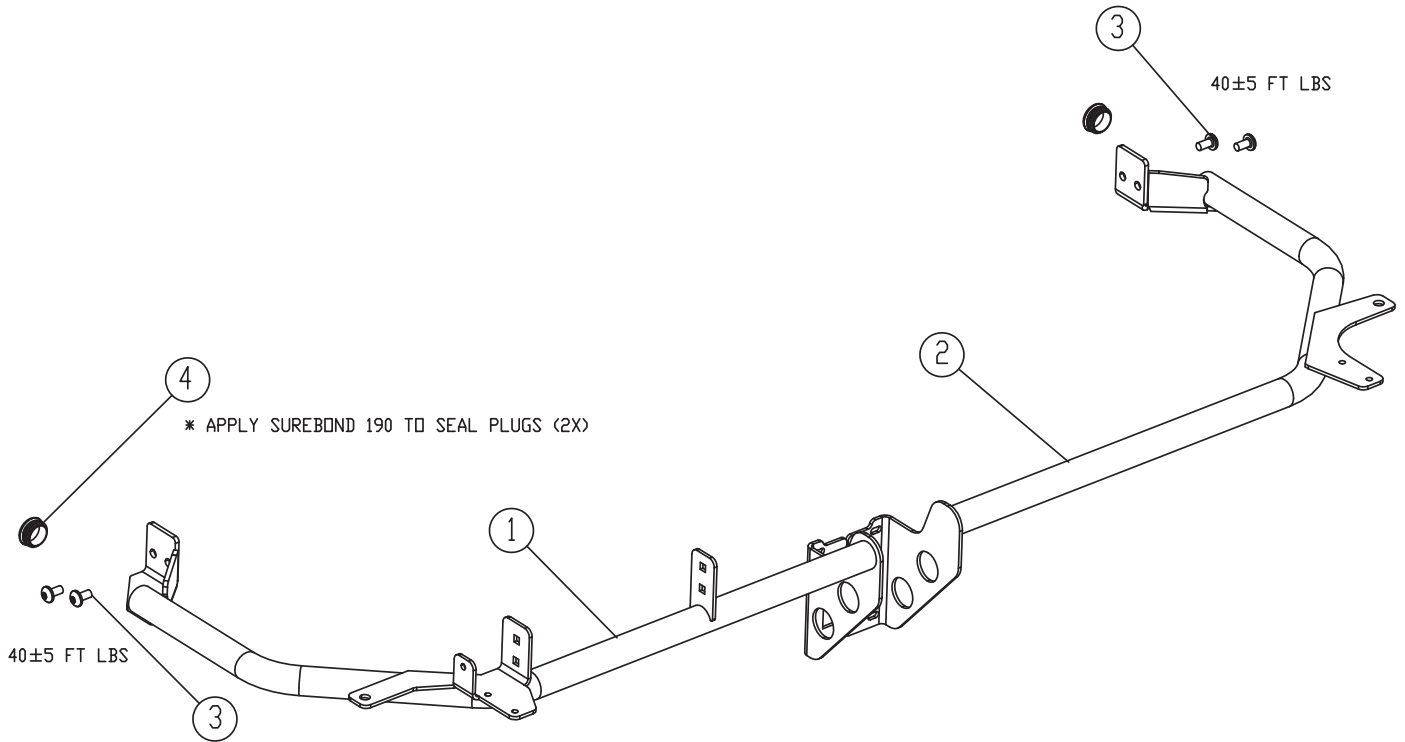

Rear Light Arrangement

Item	Part No.	Qty	Description	Item	Part No.	Qty	Description
	260384		Rear Light Arrangement				
1	598982	2	. Led Light				
2	598984	2	. Harness - Rear Lights				
3	598985	REF	. Wire Tie				

Steering Column Arrangement

Item	Part No.	Qty	Description	Item	Part No.	Qty	Description
	260385		Steering Column Arrangement				
1	598987	1	. Ignition Switch	18	599003	1	. Pedal Cover
	260568	1	. . Key	19	599004	1	. Steering Wheel
2	598988	4	. Screw	20	599005	1	. Knob For Telescopic Adjustment
4	598989	1	. Indicator Panel	21	599006	1	. Steering Wheel Cap
5	598990	1	. Ignition Switch Panel	23	599007	1	. Nut
6	598991	1	. Rear Upper Cover	24	599008	1	. Washer
7	598992	1	. Left Protection	25	599009	1	. Foot Control Lever
8	598993	1	. Right Protection	26	599010	1	. Spring Gas Upper Spare Parts
9	598994	1	. Wire Harness (Internal)	27	599011	1	. Spring Gas Lower Spare Parts
10	598995	1	. Column Switch	28	599012	1	. Steering Column Assembly
11	598996	1	. Steering Column	30	599013	1	. Nut Hex
12	598997	1	. Ring Rubber Bellows	31	599014	1	. Split Lock Washer
13	598998	1	. Rubber Bellows	32	598985	REF	. Tie-Cable
14	598999	1	. Knob	33	599016	REF	. P-Clamp
15	599000	1	. Front Upper Cover	34	599017	1	. Rubber Grommet
16	599001	1	. Front Lower Cover	35	601858	1	. Steering Column Harness (Cab)
17	599002	1	. Rear Lower Cover				

Rear Mounting Rail Assembly

Item	Part No.	Qty	Description	Item	Part No.	Qty	Description
	260386		Rear Mounting Rail Assembly				
1	599019	1	. Left Handrail	3	598988	4	. Screw
2	599020	1	. Right Handrail	4	599022	2	. Plug