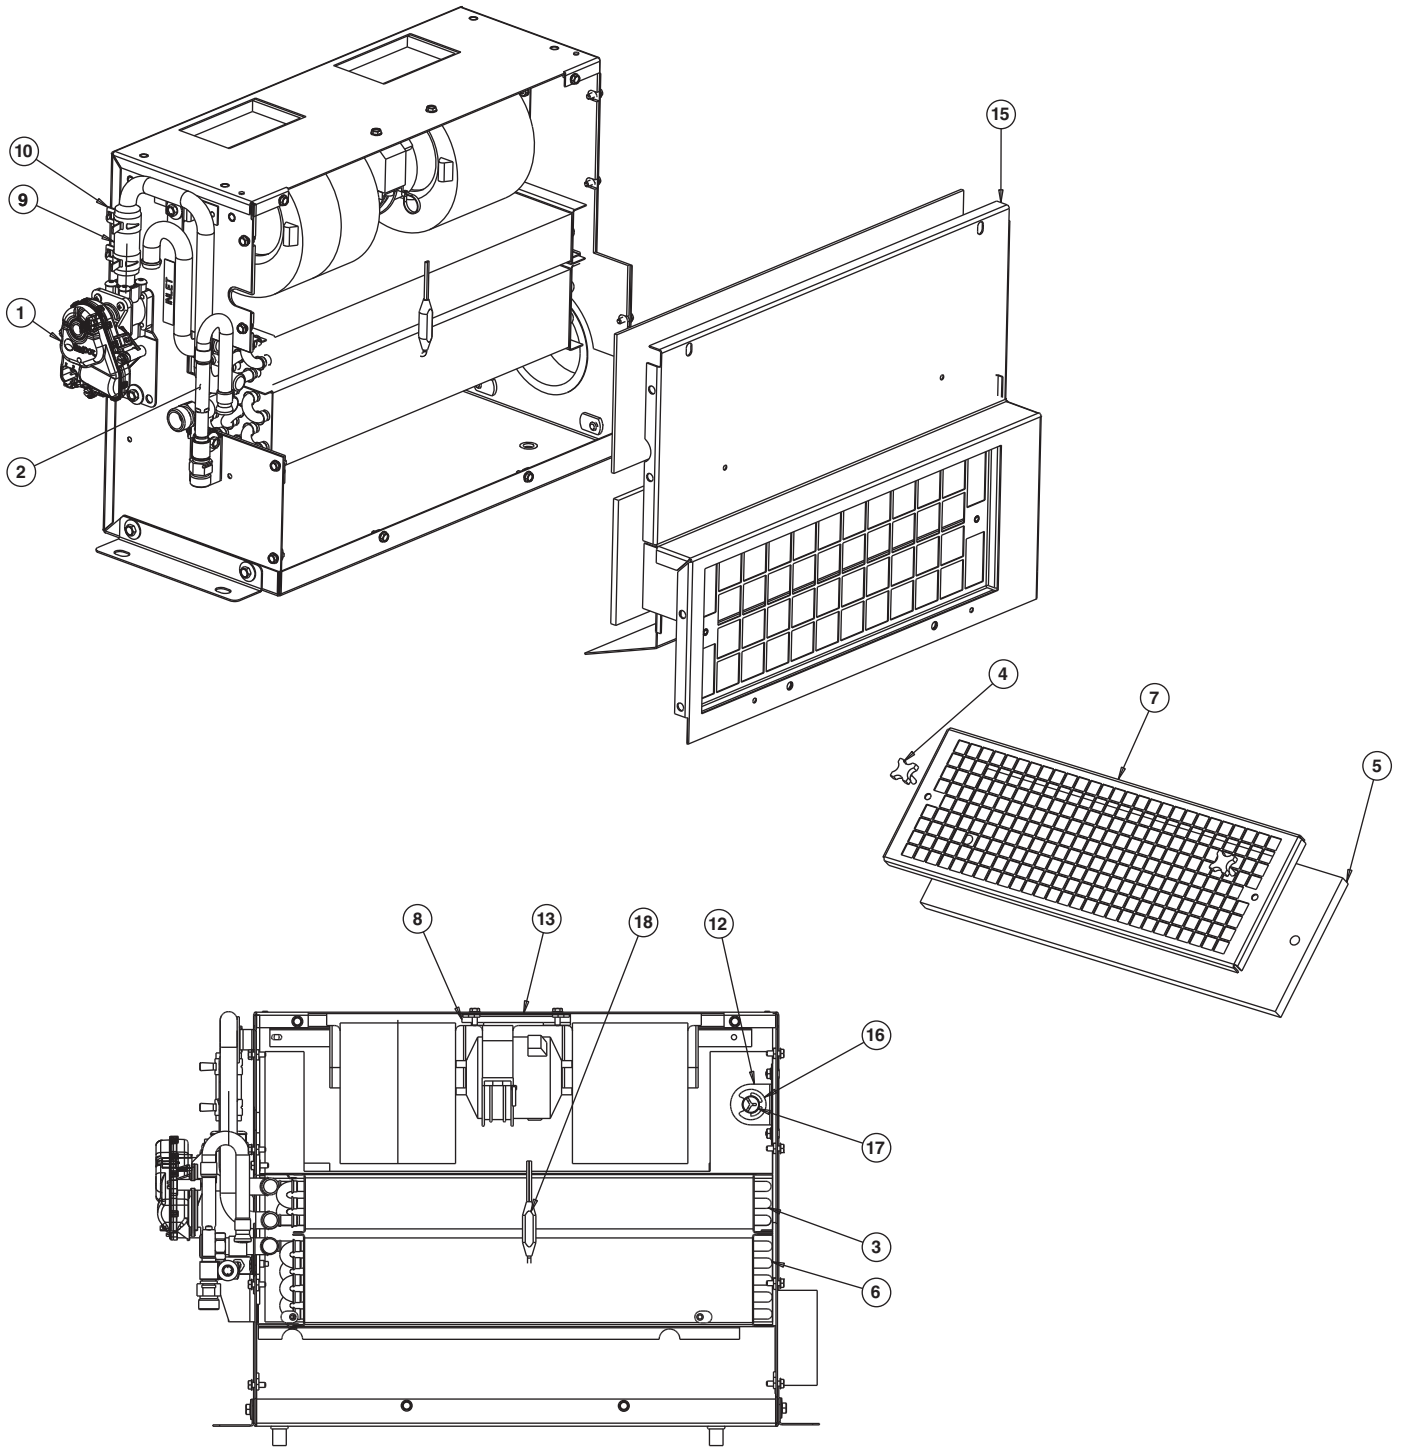

HVAC Unit (1 of 2)

Item	Part No.	Qty	Description	Item	Part No.	Qty	Description
	599297		HVAC Unit				
1	599364	1	. Water Valve Assy - 12 / 24 Volt	10	599341	2	. Clamp Spring Band 5/8" I. D. Hose
2	599357	1	. Orifice Tube - Orange	11	*a 599365	1	. Wire Harness - ATC Unit
3	599349	1	. Heater Assy	12	599339	1	. Bracket - Air Temp Sensor
4	599352	2	. Knob - Threaded, M5 X 20	13	599353	1	. Motor Blower Assy 24V
5	597848	1	. Recirculation Filter	15	599346	1	. Cover Assy - Unit
6	599348	1	. Evaporator Assy	16	593444	1	. Clip - External E-Ring .75" Dia
7	599345	1	. Cover Assy - Filter	17	599363	1	. Thermistor - Air Temp Probe Assy
8	599340	1	. Bracket Assy - Retaining, Motor	18	599347	1	. Evap Probe Assy
9	599350	1	. Hose - Heater 5/8" ID				

*a Not Illustrated

HVAC Unit (2 of 2)