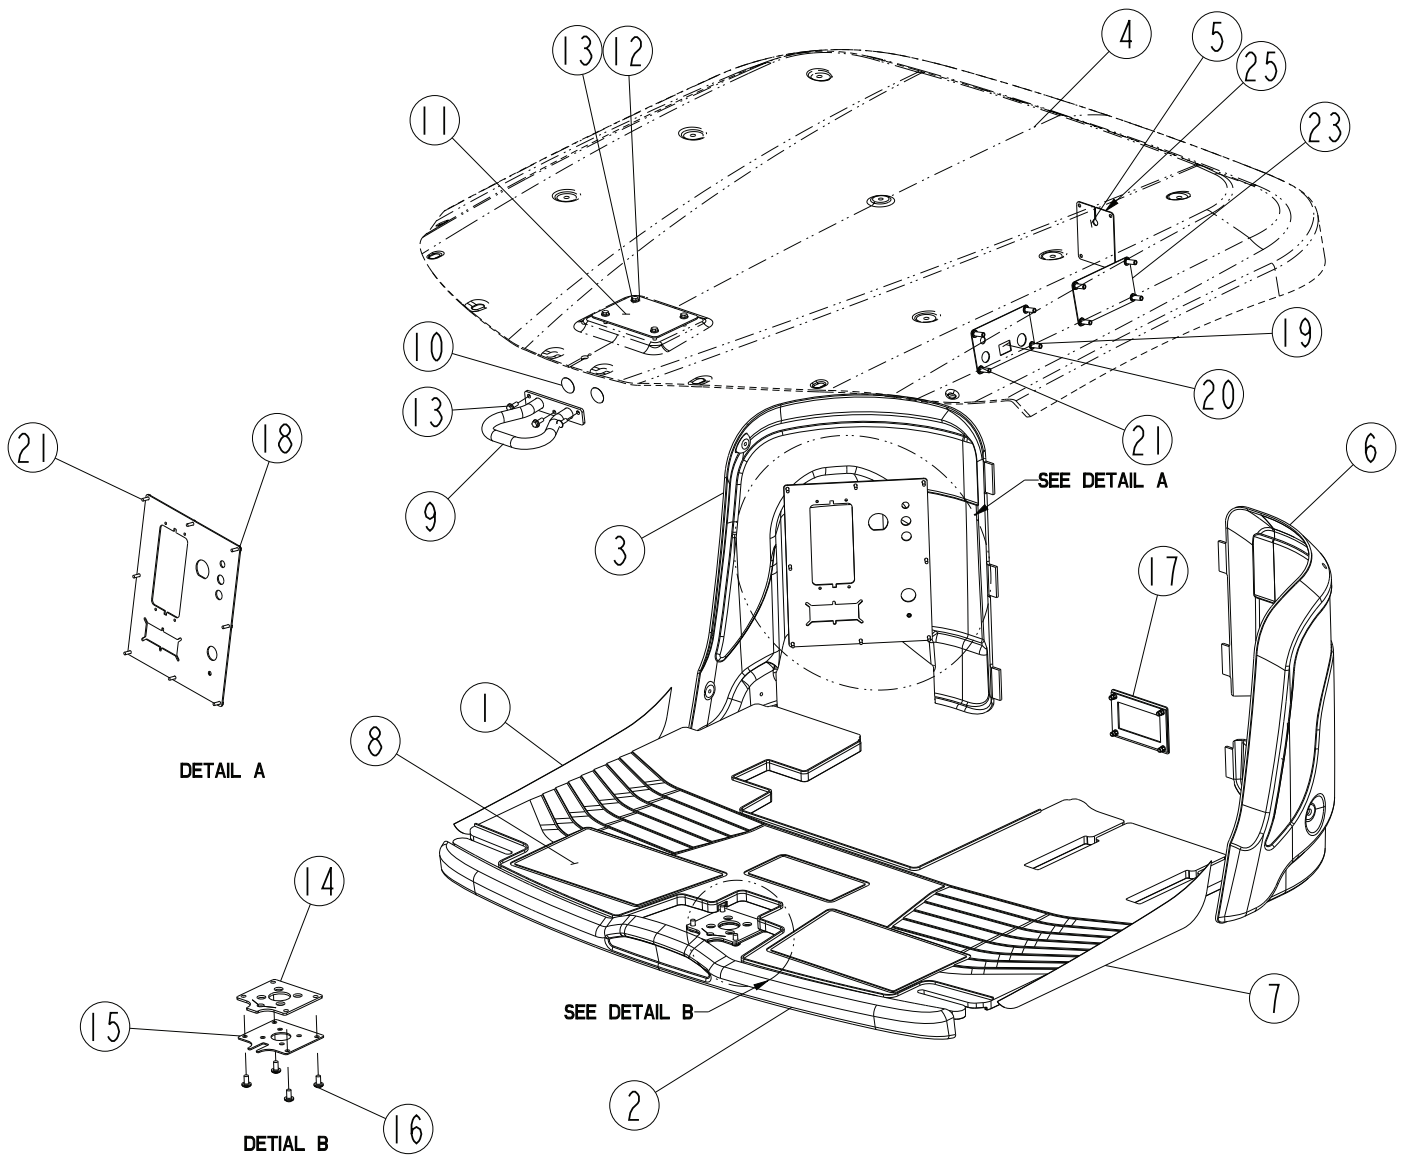

Exterior Components

Item	Part No.	Qty	Description	Item	Part No.	Qty	Description
	260394		Exterior Components				
1	599138	1	. RH Window Decal - White	13	599150	7	. Screw
2	599139	1	. Cover - Front Lower White	14	599151	1	. Generator Bracket Gasket
3	599140	1	. Cover - Rear RH - White	15	599152	1	. Generator Bracket
4	599141	1	. Outer Roof - White	16	598988	4	. Screw
5	599142	1	. Upper Rear Bulkhead	17	599154	1	. Cable Panel (Painted)
6	599143	1	. Cover - Rear LH - White	18	259872	1	. Plate - I.O
7	599144	1	. Door Decal - White	19	259873	8	. Insert
8	599145	1	. Floor mat - Molded	20	259874	2	. Plate Bulkhead
9	599146	1	. Grab Bar	21	599032	16	. Screw
10	599147	2	. Grey Label	22	599163	REF	. Seal Foam
11	599148	1	. Beacon Plate	23	599161	1	. Control Panel
12	599149	4	. Washer