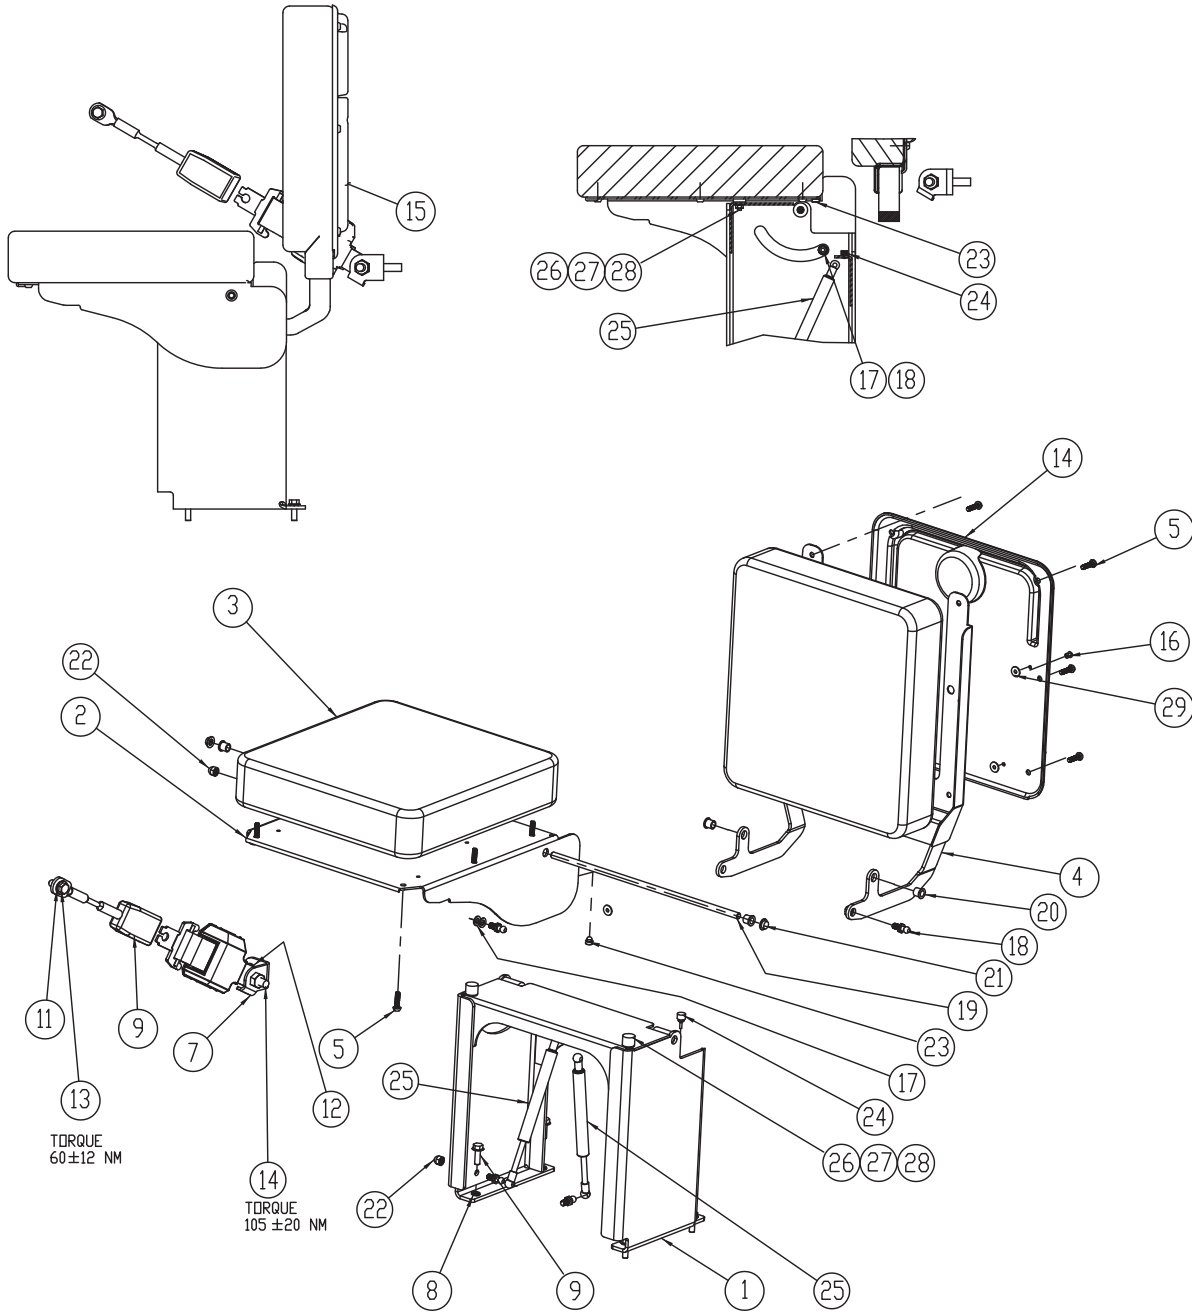

Trainer Seat Assembly

Item	Part No.	Qty	Description	Item	Part No.	Qty	Description
	260391		Trainer Seat Assembly				
1	599073	1	. Trainer Seat Base	16	599063	4	. Pop Rivet
2	599074	1	. Seat Bottom	17	599089	2	. Lock Washer
3	259871	2	. Seat Cushion	18	599090	4	. Ball Stud
4	599076	1	. Seat Back	19	599091	1	. Pivot Shaft
5	599077	12	. Screw	20	599092	4	. Bushing
6	599078	4	. Screw	21	599093	2	. Cap Nut
7	599079	1	. Seat Belt Bracket	22	599094	2	. Acorn Nut
8	599080	4	. Lock Washer	23	599095	2	. Rubber Bumper
9	599081	1	. Seat Belt	24	599096	2	. Rubber Bumper
10	599082	2	. Lock Washer	25	599097	2	. Gas Strut
11	599083	1	. Lock Washer	26	599098	2	. Neoprene Bumper
12	599084	2	. Bolt	27	599099	2	. Washer
13	599085	1	. Bolt	28	599100	2	. Nut - Hex
14	599086	1	. Seat Back	29	599067	4	. Washer
15	599062	1	. Storage Net