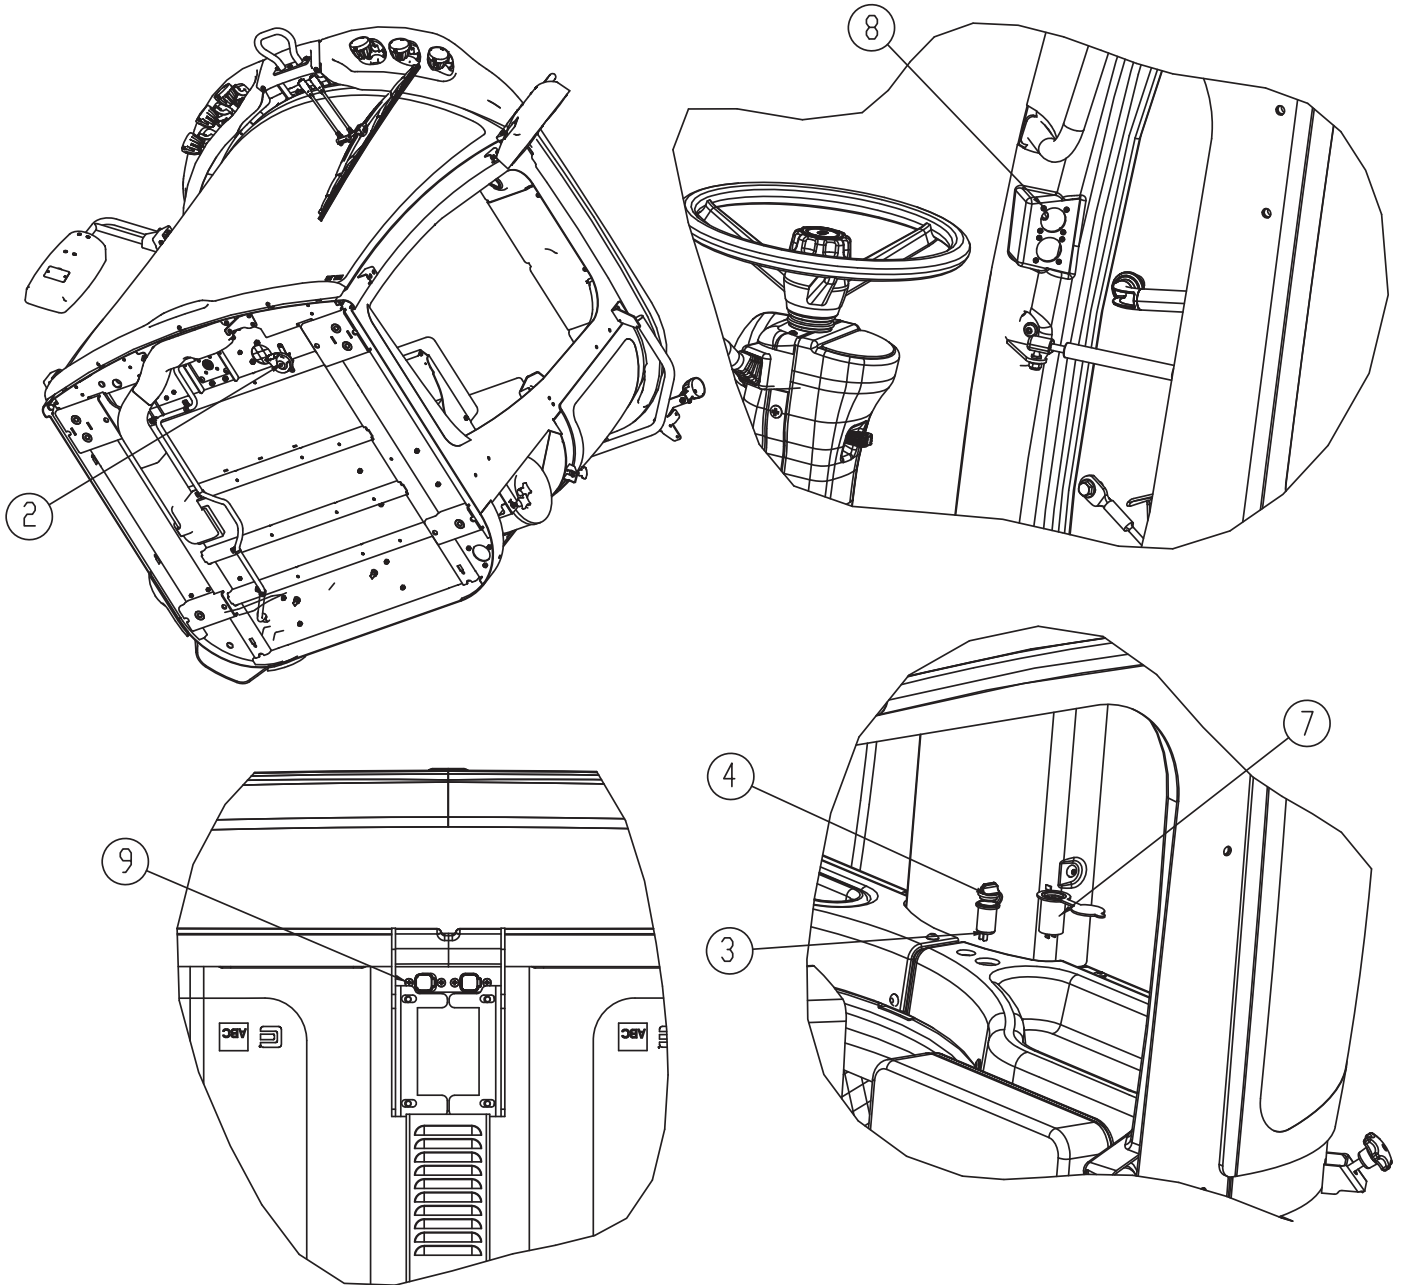

Misc Electrical Items

Item	Part No.	Qty	Description	Item	Part No.	Qty	Description
260398 Misc Electrical Items							
1	*a 601857	1	. Main Harness	6	*a 598985	REF	. Cable Tie
2	599368	1	. Horn	7	599373	1	. USB Outlet
3	599369	1	. Receptacle - 12V	8	599374	8	. Screw
4	599370	1	. Cap - Power Source	9	599133	4	. Screw
5	*a 599307	REF	. 12" Cable Tie	10	*a 602201	1	. Cable, Camera, 15 ft

*a Not Illustrated