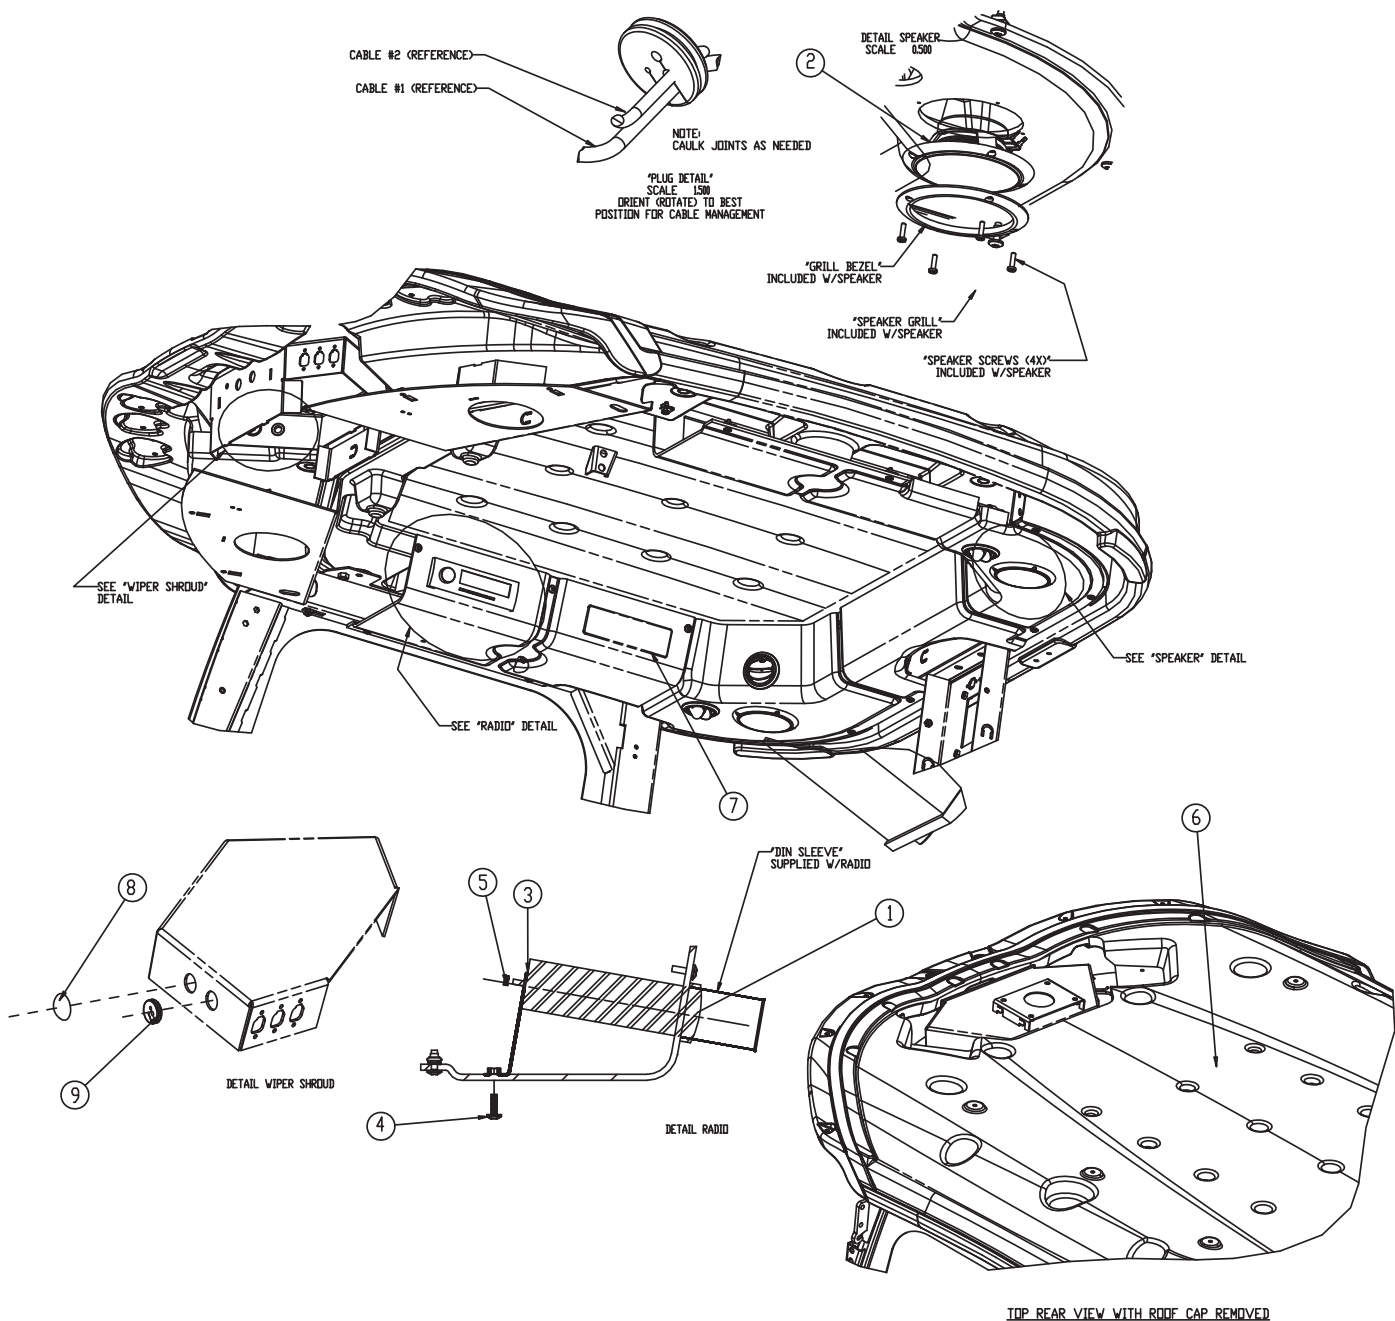

Radio Arrangement

Item	Part No.	Qty	Description	Item	Part No.	Qty	Description
	260397		Radio Arrangement				
1	599199	1	. Radio Am/Fm	6	599204	1	. Audio Antenna - Internal
2	599200	2	. Speaker - 4" Rear	7	599205	1	. Plastic Cover
3	599201	1	. Radio Support Bracket	8	599206	1	. Hole Plug
4	599032	1	. Screw Truss	9	599207	1	. Rubber Grommet
5	599203	1	. Hex Lock Nut	10	599208	1	. Harness - Radio Jumper