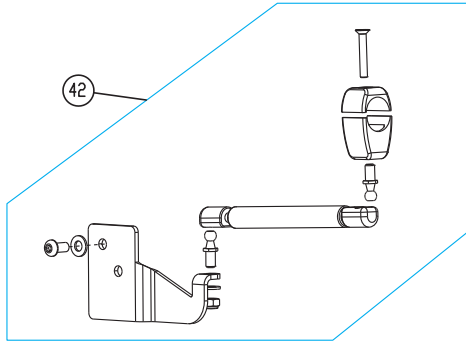

*a Not Illustrated

RH Door Assembly (1 of 2)

Item	Part No.	Qty	Description	Item	Part No.	Qty	Description
	260224		RH Door Assembly				
1	599209	1	. Hinge - Upper Door	22	599230	1	. Door Striker
2	599210	1	. Hinge Cover - Bottom	23	599231	1	. Top Hinge
3	599211	2	. Gasket Hinge To Glass	24	599232	1	. Hinge
4	599212	1	. Glass - Door RH	25	599233	2	. Gasket - Hinge - Glass
5	599213	1	. Latch Plate	26	599234	2	. Hinge Support Bracket
6	599214	1	. Gasket Latch Bracket	27	599235	8	. Washer
7	599215	REF	. Seal - Door	28	599236	2	. Bolt
8	599216	1	. Handle Assy - Reverse Door	29	599238	2	. Hinge Pin
9	599217	2	. Washer - Rear Hinge	30	599239	2	. Clip Retaining
10	599218	2	. Washer Plastic- Hinge	31	599240	2	. Bushing Hinge Pin
11	599065	1	. Screw	32	598988	4	. Screw
12	599220	1	. Gasket Handle Mtg	33	599242	3	. Screw
13	599221	1	. Gasket Handle	34	599243	1	. Guard -Striker
14	599222	1	. Handle Assy - Pushbutton	35	599244	1	. Striker - Door
	260568	1	. Key	36	599245	1	. Tapped Block
15	599223	4	. Screw	37	599246	1	. Door Switch
16	599224	1	. Screw	38	599247	2	. Bolt
17	599100	1	. Nut	40	599165	REF	. Door/Window Seal
18	599099	1	. Washer	41	599249	3	. Screw
19	599227	1	. Nut	42	*a 260236	1	Kit, Door Hold-Open, RH
20	599228	4	. Screw				
21	599229	1	. RH Cover Latch				

*a Not Included with 260024. Order Separately.

RH Door Assembly (2 of 2)

Door Hold-Open Kit
 Not Included with Door Assembly
 Order Separately

STRIKER ASSEMBLY VIEW

NOTE:
 APPROX SEAM LOCATION
 APPLY SUREBOND 150 TO GASKET ENDS