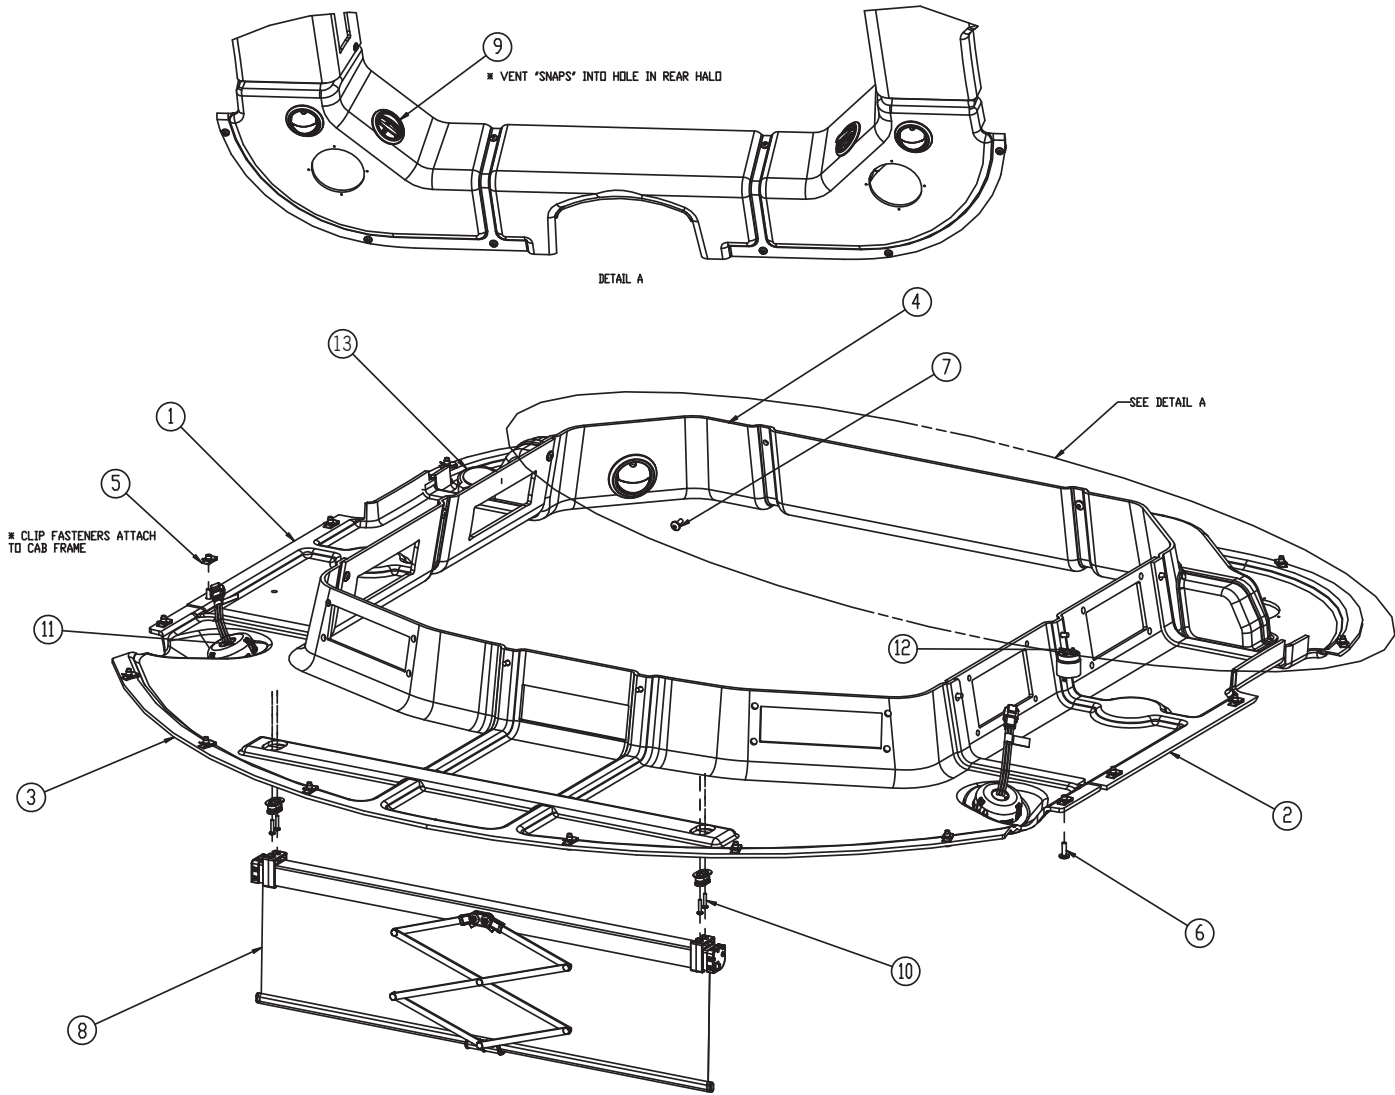

Halo Arrangement

Item	Part No.	Qty	Description	Item	Part No.	Qty	Description
	260395		Halo Arrangement				
1	599177	1	. Halo - Side RH	8	599184	1	. Sunshade
2	599178	1	. Cover - LH Halo	9	599185	4	. Round Defrost Vent
3	259875	1	. Halo - Front	10	599186	4	. Screw
4	599180	1	. Halo - Rear	11	599187	2	. Dome Light
5	599053	18	. Palnut	12	599188	1	. Chime
6	599032	22	. Screw	13	602129	1	. Antenna, GPS, Adhesive Mount
7	599183	6	. Screw