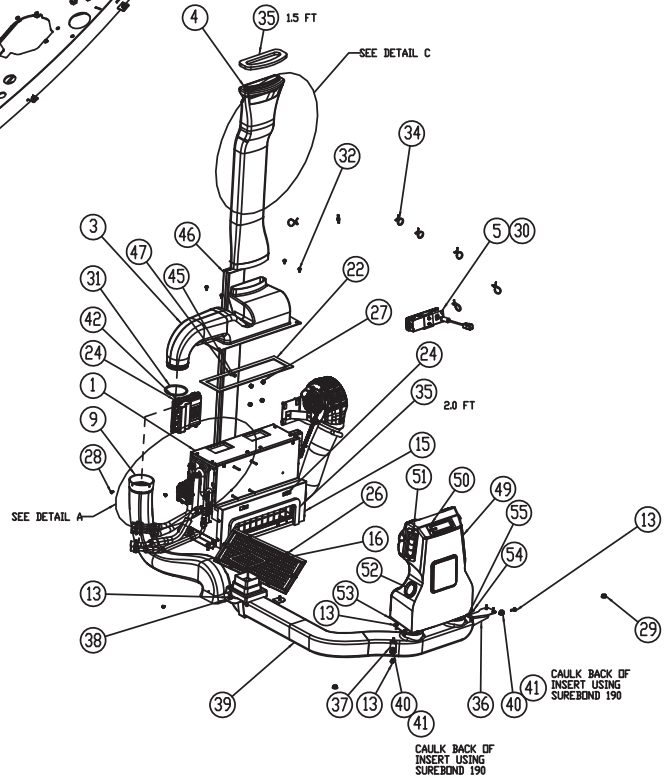

HVAC Arrangement (2 of 2)

HVAC Unit (1 of 2)

Item	Part No.	Qty	Description	Item	Part No.	Qty	Description
	599297		HVAC Unit				
1	599364	1	. Water Valve Assy - 12 / 24 Volt	10	599341	2	. Clamp Spring Band 5/8" I. D. Hose
2	599357	1	. Orifice Tube - Orange	11	*a 599365	1	. Wire Harness - ATC Unit
3	599349	1	. Heater Assy	12	599339	1	. Bracket - Air Temp Sensor
4	599352	2	. Knob - Threaded, M5 X 20	13	599353	1	. Motor Blower Assy 24V
5	597848	1	. Recirculation Filter	15	599346	1	. Cover Assy - Unit
6	599348	1	. Evaporator Assy	16	593444	1	. Clip - External E-Ring .75" Dia
7	599345	1	. Cover Assy - Filter	17	599363	1	. Thermistor - Air Temp Probe Assy
8	599340	1	. Bracket Assy - Retaining, Motor	18	599347	1	. Evap Probe Assy
9	599350	1	. Hose - Heater 5/8" ID				

*a Not Illustrated