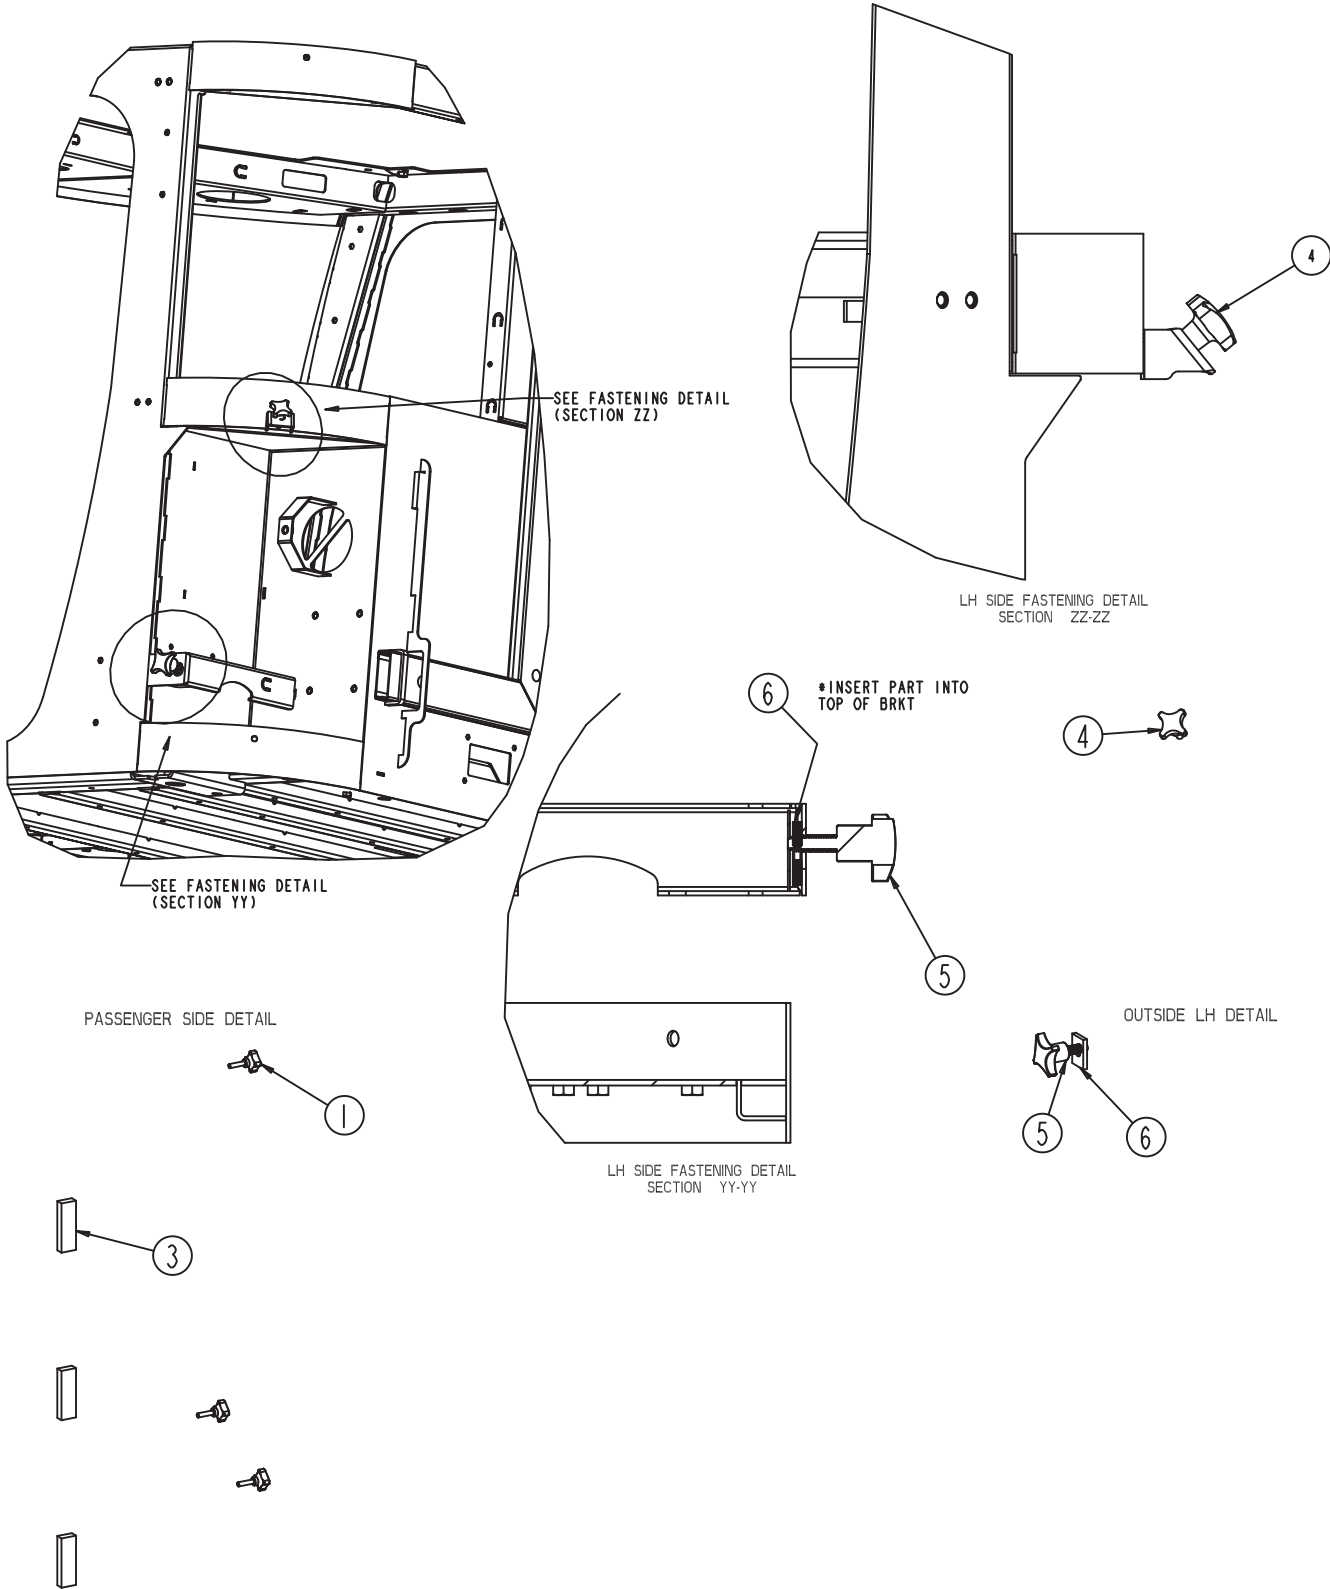

Exterior Cladding

Item	Part No.	Qty	Description	Item	Part No.	Qty	Description
	260393		Exterior Cladding				
1	259880	3	. Knob	4	259881	1	. Knob
2	599165	12 Ft	. Seal - Bulb	5	599166	1	. Knob
3	599164	A/R	. Seal Foam	6	599168	1	. Tapped Block