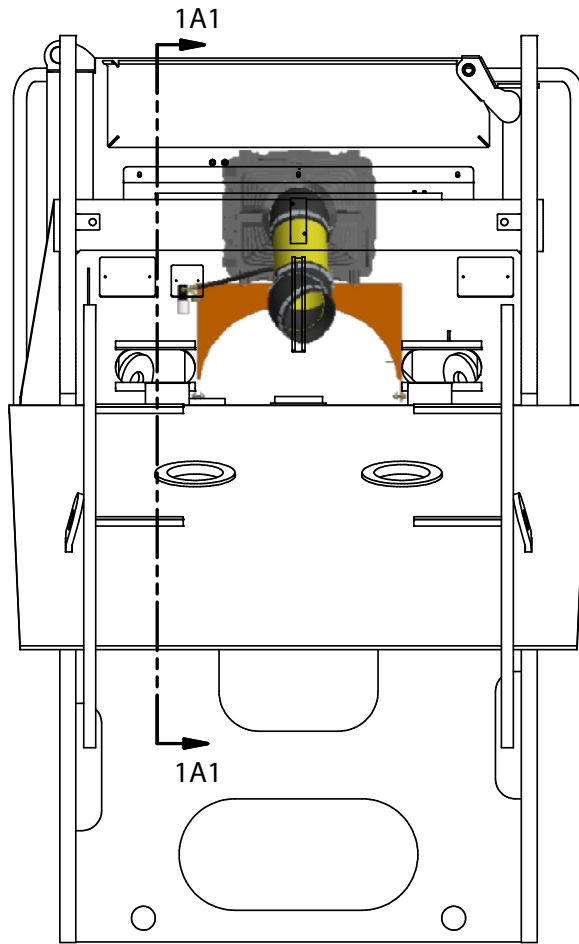

Air Intake Installation

Item	Part No.	Qty	Description	Item	Part No.	Qty	Description
	600988		Air Intake Installation				
1	* 600155	1	. Air Cleaner	11	226792	1	. T-Bolt Clamp
2	599707	1	. Air Intake Mount	12	208136	1	. Indicator
3	252425	1	. Reducer, Hump Hose	13	208137	1	. Filter
4	224226	3	. Elbow	14	508790	1	. Bracket Assembly
5	YDHA 8212-11.00	1	. Tube	15	209406	1	. Fitting
6	R13811432	14	. Washer	16	209750	1	. Fitting
7	R13811210	4	. Capscrew	17	602010	1	. Tube Air Intake
8	302401W	5	. Locknut	18	YDHA 8212-4.00	1	. Tube
9	293628W	5	. Capscrew	99	599710	1	. Kit, Hose
10	224199	7	. T-Bolt Clamp	99.1	256240	1	.. Hose Assembly

* See Separate Coverage

SECTION 1A1-1A1

NOTES:

- 1 REFERENCE POWER UNIT INSTALLATION FOR CONTINUATION OF AIR INTAKE PLUMBING.