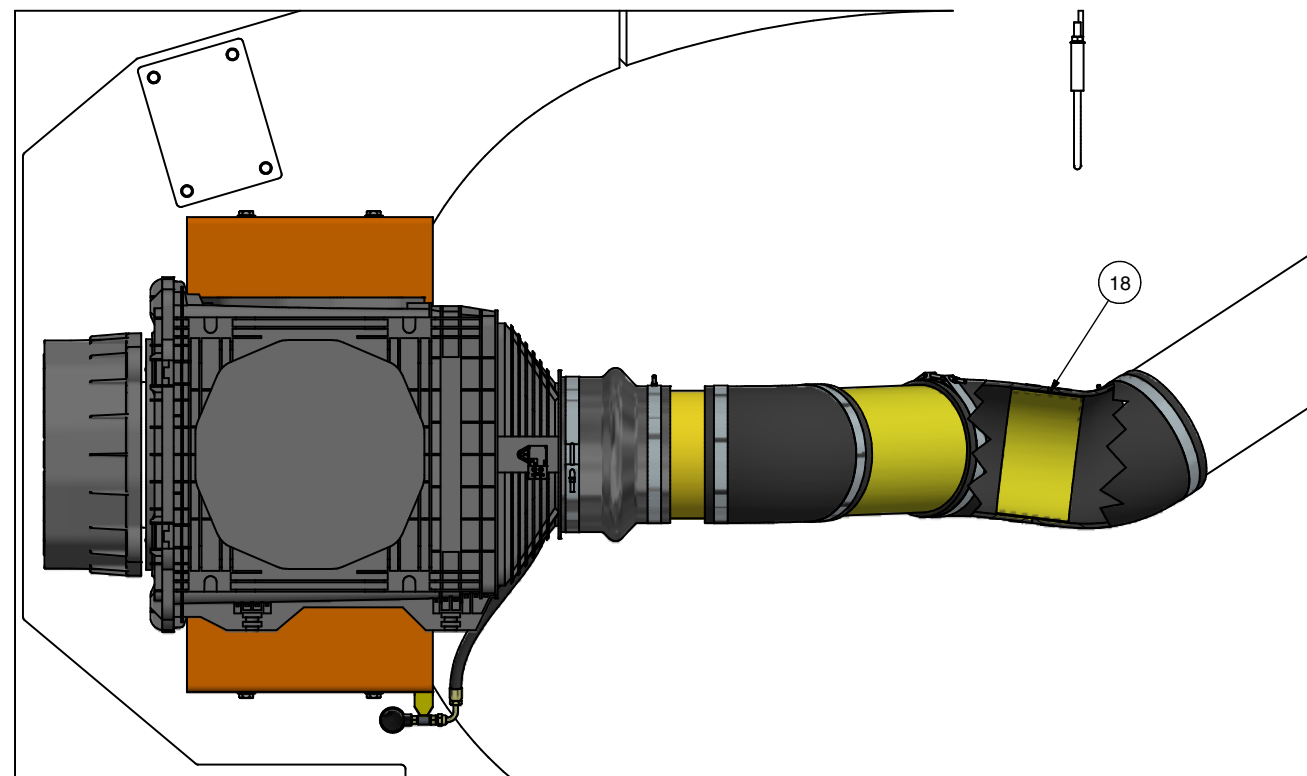

## Air Intake Installation

Item	Part No.	Qty	Description	Item	Part No.	Qty	Description
	<b>600988</b>		<b>Air Intake Installation</b>				
1	* 600155	1	. Air Cleaner	11	226792	1	. T-Bolt Clamp
2	599707	1	. Air Intake Mount	12	208136	1	. Indicator
3	252425	1	. Reducer, Hump Hose	13	208137	1	. Filter
4	224226	3	. Elbow	14	508790	1	. Bracket Assembly
5	YDHA 8212-11.00	1	. Tube	15	209406	1	. Fitting
6	R13811432	14	. Washer	16	209750	1	. Fitting
7	R13811210	4	. Capscrew	17	602010	1	. Tube Air Intake
8	302401W	5	. Locknut	18	YDHA 8212-4.00	1	. Tube
9	293628W	5	. Capscrew	99	599710	1	. Kit, Hose
10	224199	7	. T-Bolt Clamp	99.1	256240	1	.. Hose Assembly

\* See Separate Coverage

**SECTION 1A1-1A1**

NOTES:

- 1 REFERENCE POWER UNIT INSTALLATION FOR CONTINUATION OF AIR INTAKE PLUMBING.

DETAIL 2D2

4X (8) (6) (7)  
2X

DETAIL 2B1

SECTION 2C2-2C2