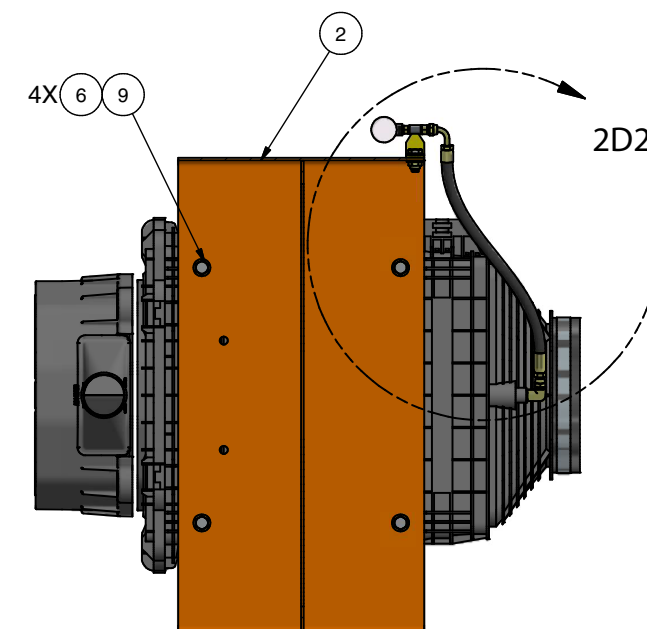

## Air Intake Installation

Item	Part No.	Qty	Description	Item	Part No.	Qty	Description
	<b>600988</b>		<b>Air Intake Installation</b>				
1	* 600155	1	. Air Cleaner	11	226792	1	. T-Bolt Clamp
2	599707	1	. Air Intake Mount	12	208136	1	. Indicator
3	252425	1	. Reducer, Hump Hose	13	208137	1	. Filter
4	224226	3	. Elbow	14	508790	1	. Bracket Assembly
5	YDHA 8212-11.00	1	. Tube	15	209406	1	. Fitting
6	R13811432	14	. Washer	16	209750	1	. Fitting
7	R13811210	4	. Capscrew	17	602010	1	. Tube Air Intake
8	302401W	5	. Locknut	18	YDHA 8212-4.00	1	. Tube
9	293628W	5	. Capscrew	99	599710	1	. Kit, Hose
10	224199	7	. T-Bolt Clamp	99.1	256240	1	.. Hose Assembly

\* See Separate Coverage

**SECTION 1A1-1A1**

NOTES:

- 1 REFERENCE POWER UNIT INSTALLATION FOR CONTINUATION OF AIR INTAKE PLUMBING.

DETAIL 2D2

4X (8) (6) (7)  
2X

DETAIL 2B1

SECTION 2C2-2C2