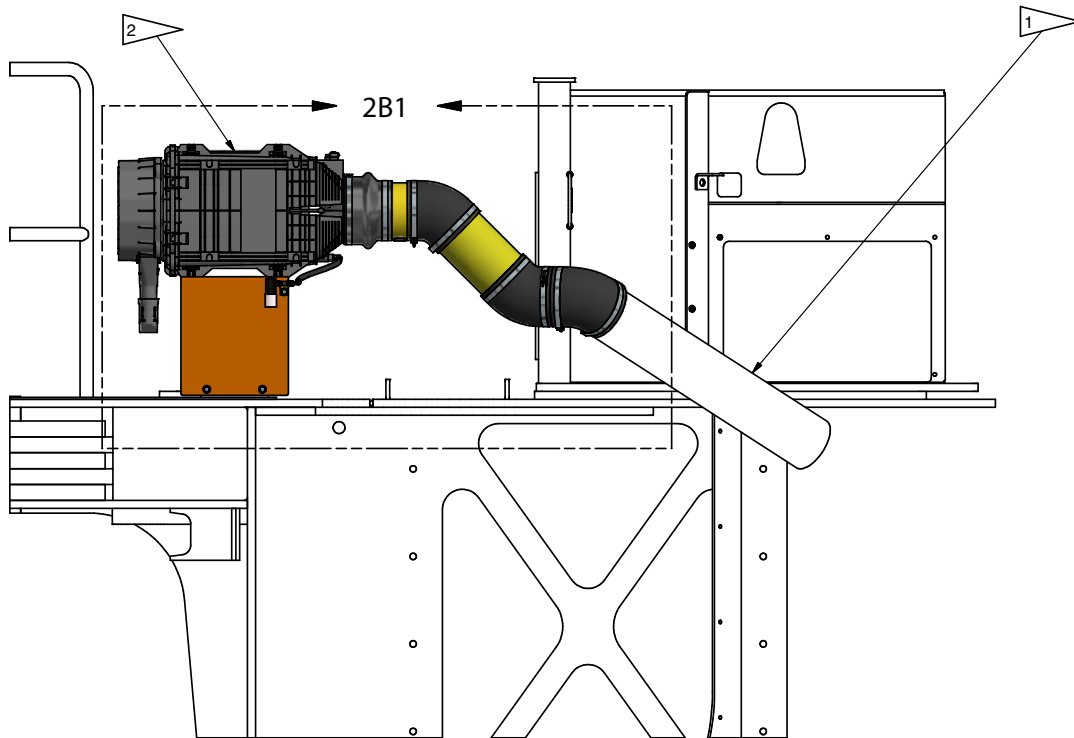

Air Intake Installation

Item	Part No.	Qty	Description	Item	Part No.	Qty	Description
	600988		Air Intake Installation				
1	* 600155	1	. Air Cleaner	11	226792	1	. T-Bolt Clamp
2	599707	1	. Air Intake Mount	12	208136	1	. Indicator
3	252425	1	. Reducer, Hump Hose	13	208137	1	. Filter
4	224226	3	. Elbow	14	508790	1	. Bracket Assembly
5	YDHA 8212-11.00	1	. Tube	15	209406	1	. Fitting
6	R13811432	14	. Washer	16	209750	1	. Fitting
7	R13811210	4	. Capscrew	17	602010	1	. Tube Air Intake
8	302401W	5	. Locknut	18	YDHA 8212-4.00	1	. Tube
9	293628W	5	. Capscrew	99	599710	1	. Kit, Hose
10	224199	7	. T-Bolt Clamp	99.1	256240	1	.. Hose Assembly

* See Separate Coverage

SECTION 1A1-1A1

NOTES:

- 1 REFERENCE POWER UNIT INSTALLATION FOR CONTINUATION OF AIR INTAKE PLUMBING.