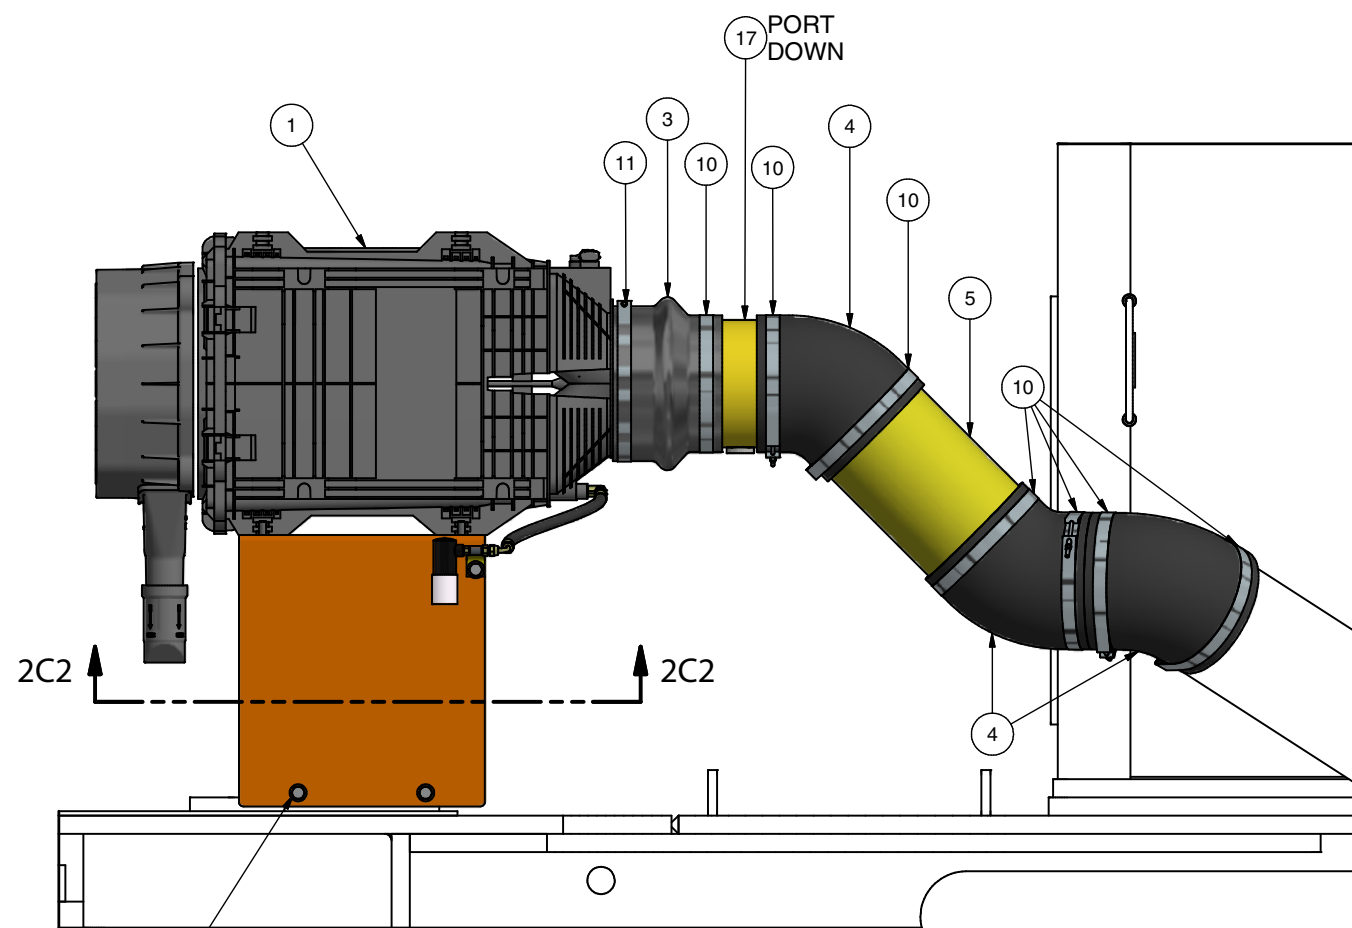

## Air Intake Installation

Item	Part No.	Qty	Description	Item	Part No.	Qty	Description
	<b>600988</b>		<b>Air Intake Installation</b>				
1	* 600155	1	. Air Cleaner	11	226792	1	. T-Bolt Clamp
2	599707	1	. Air Intake Mount	12	208136	1	. Indicator
3	252425	1	. Reducer, Hump Hose	13	208137	1	. Filter
4	224226	3	. Elbow	14	508790	1	. Bracket Assembly
5	YDHA 8212-11.00	1	. Tube	15	209406	1	. Fitting
6	R13811432	14	. Washer	16	209750	1	. Fitting
7	R13811210	4	. Capscrew	17	602010	1	. Tube Air Intake
8	302401W	5	. Locknut	18	YDHA 8212-4.00	1	. Tube
9	293628W	5	. Capscrew	99	599710	1	. Kit, Hose
10	224199	7	. T-Bolt Clamp	99.1	256240	1	.. Hose Assembly

\* See Separate Coverage

**SECTION 1A1-1A1**

NOTES:

- 1 REFERENCE POWER UNIT INSTALLATION FOR CONTINUATION OF AIR INTAKE PLUMBING.

DETAIL 2D2

4X (8) (6) (7)  
2X

DETAIL 2B1

SECTION 2C2-2C2