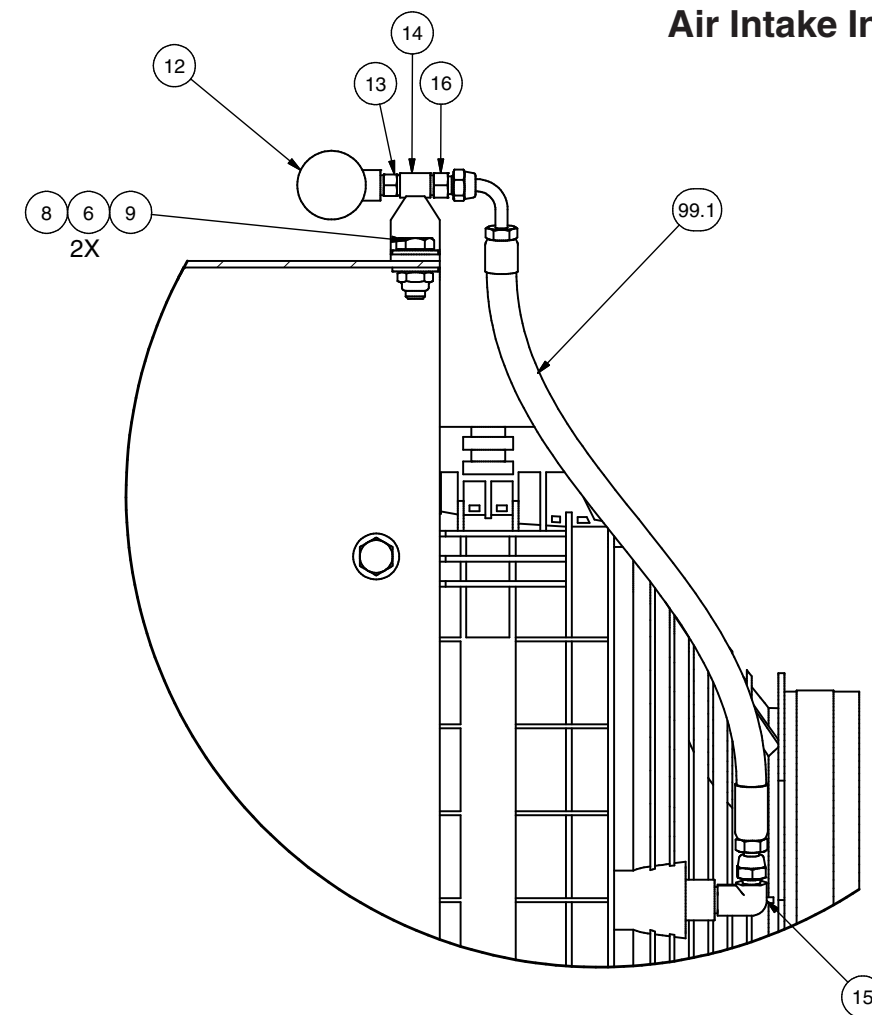

## Air Intake Installation

Item	Part No.	Qty	Description	Item	Part No.	Qty	Description
	<b>600988</b>		<b>Air Intake Installation</b>				
1	* 600155	1	. Air Cleaner	11	226792	1	. T-Bolt Clamp
2	599707	1	. Air Intake Mount	12	208136	1	. Indicator
3	252425	1	. Reducer, Hump Hose	13	208137	1	. Filter
4	224226	3	. Elbow	14	508790	1	. Bracket Assembly
5	YDHA 8212-11.00	1	. Tube	15	209406	1	. Fitting
6	R13811432	14	. Washer	16	209750	1	. Fitting
7	R13811210	4	. Capscrew	17	602010	1	. Tube Air Intake
8	302401W	5	. Locknut	18	YDHA 8212-4.00	1	. Tube
9	293628W	5	. Capscrew	99	599710	1	. Kit, Hose
10	224199	7	. T-Bolt Clamp	99.1	256240	1	.. Hose Assembly

\* See Separate Coverage

**SECTION 1A1-1A1**

NOTES:

- 1 REFERENCE POWER UNIT INSTALLATION FOR CONTINUATION OF AIR INTAKE PLUMBING.

DETAIL 2D2

4X (8) (6) (7)  
2X

DETAIL 2B1

SECTION 2C2-2C2