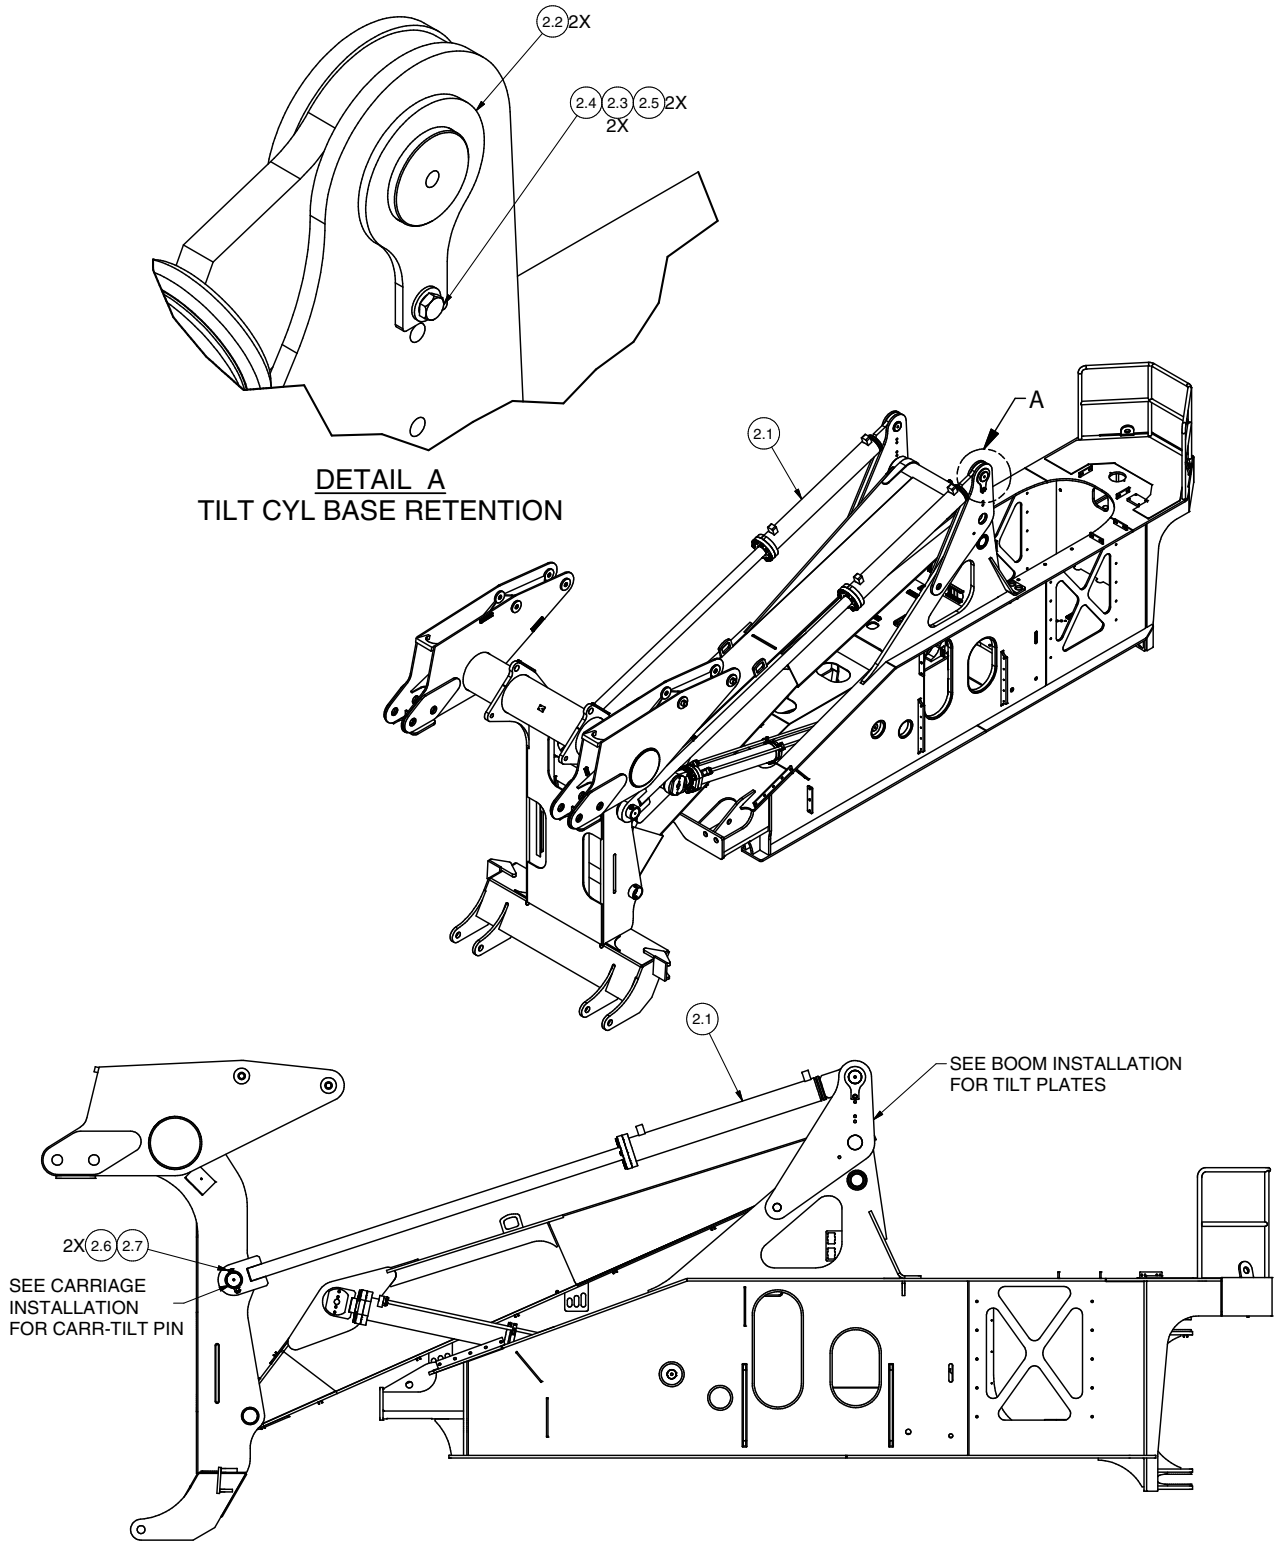

Tilt Cylinder Installation

Item	Part No.	Qty	Description	Item	Part No.	Qty	Description
<b>Tilt Cylinder Installation</b>							
2.1	* 601729	2	. Cylinder Assembly, Tilt	2.5	302405W	2	. Locknut
2.2	598729	2	. Tilt Pin	2.6	R13803588	2	. Locknut
2.3	R13813326	4	. Washer	2.7	R13807831	2	. Capscrew
2.4	Y19C-M2075	2	. Capscrew				