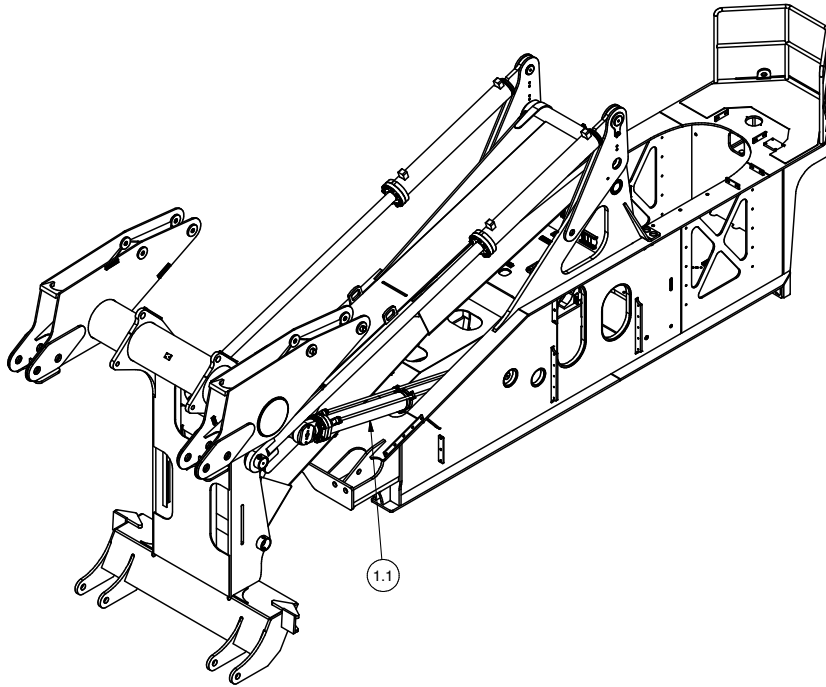

Hoist Cylinder Installation

SECTION B-B
HOIST CYL BASE RETENTION

Item	Part No.	Qty	Description	Item	Part No.	Qty	Description
600985 Hoist Cylinder Installation							
1.1	* 601731	2	. Cylinder Assembly, Hoist	1.3	09430341	2	. Capscrew
1.2	598728	2	. Pin	1.4	R13803587	2	. Locknut