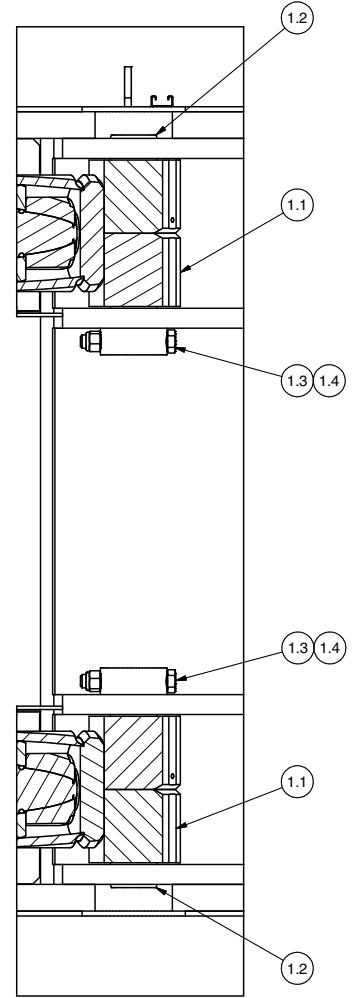

Hoist Cylinder Installation

SECTION B-B
HOIST CYL BASE RETENTION

Item	Part No.	Qty	Description	Item	Part No.	Qty	Description
600985 Hoist Cylinder Installation							
1.1	* 601731	2	. Cylinder Assembly, Hoist	1.3	09430341	2	. Capscrew
1.2	598728	2	. Pin	1.4	R13803587	2	. Locknut