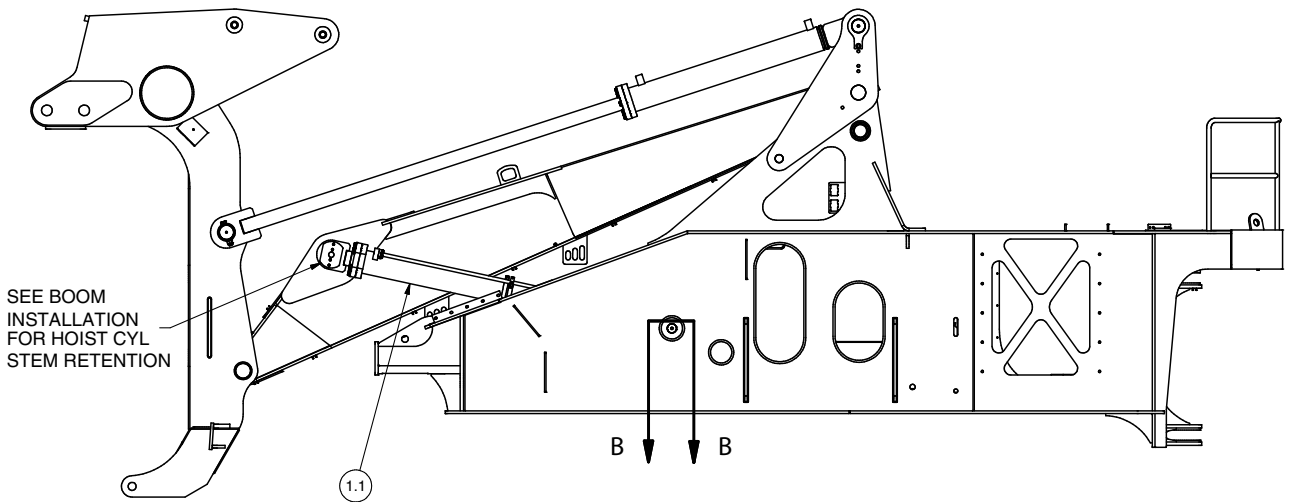

Hoist Cylinder Installation

SECTION B-B
HOIST CYL BASE RETENTION

Item	Part No.	Qty	Description	Item	Part No.	Qty	Description
600985 Hoist Cylinder Installation							
1.1	* 601731	2	. Cylinder Assembly, Hoist	1.3	09430341	2	. Capscrew
1.2	598728	2	. Pin	1.4	R13803587	2	. Locknut