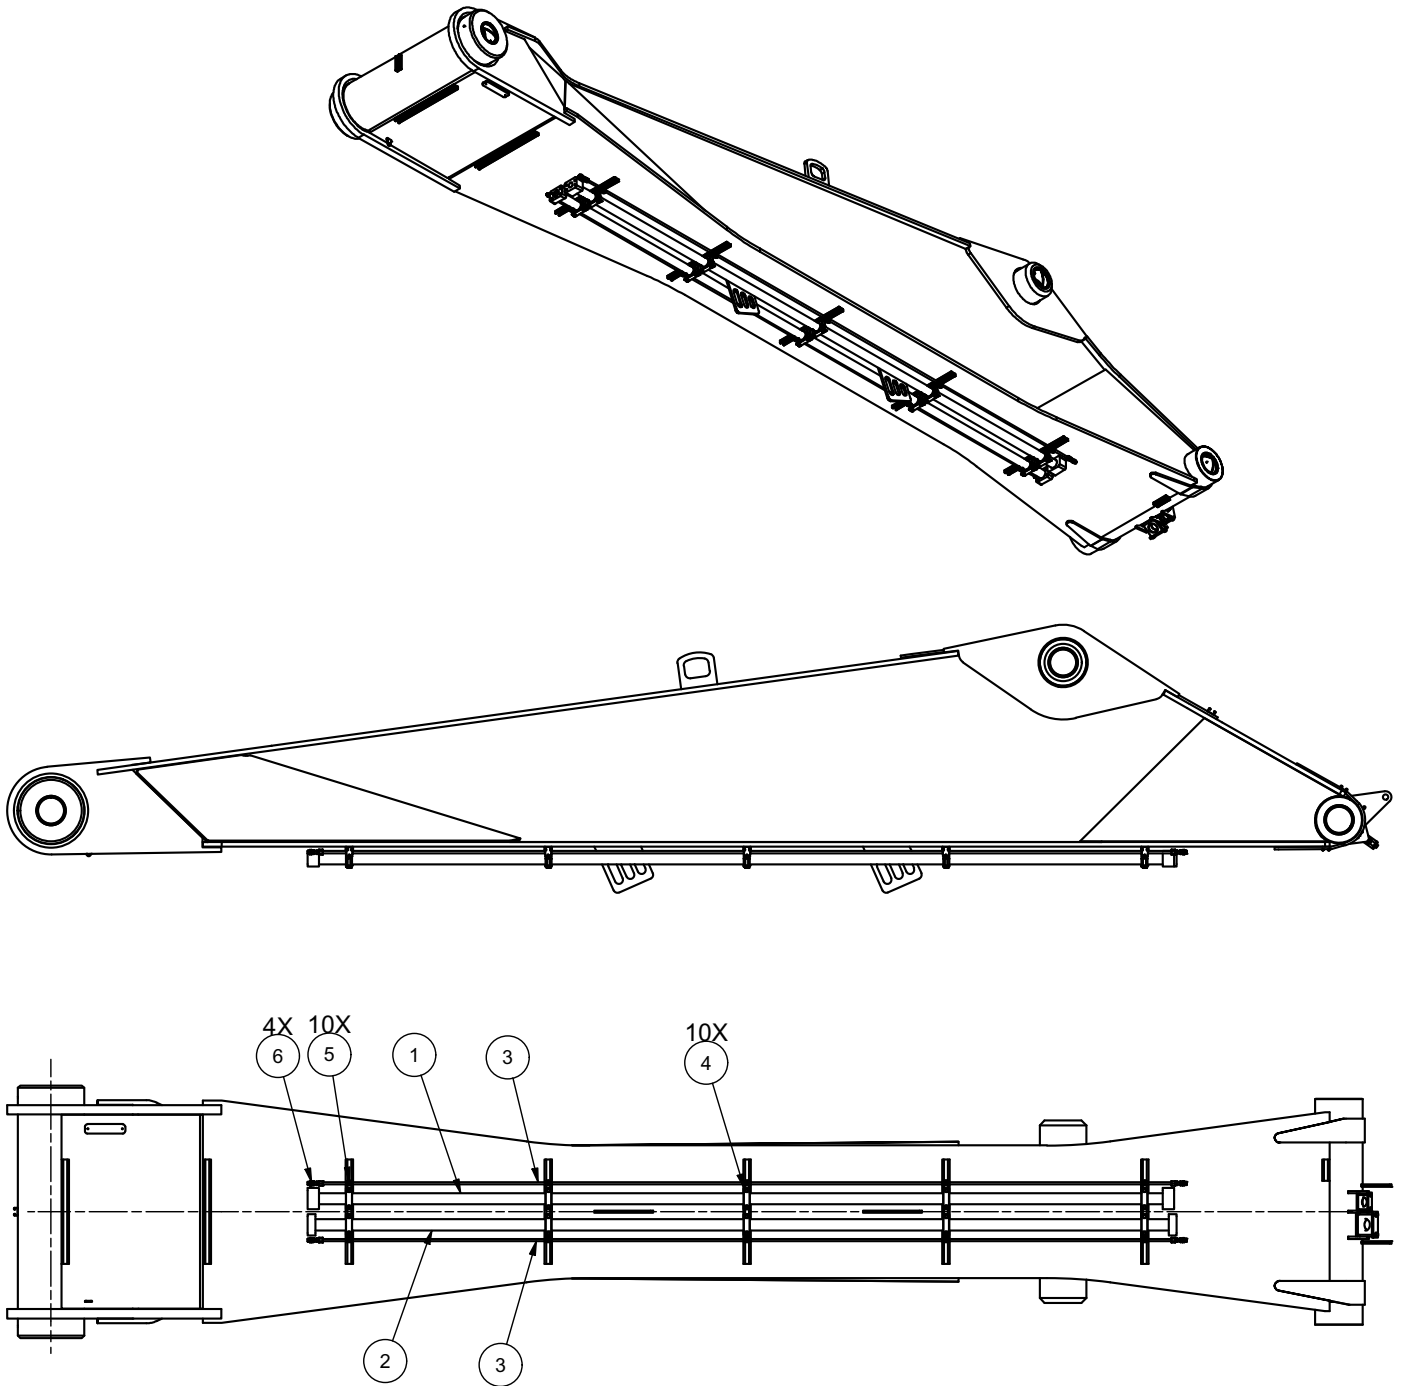

Hydraulic System - Boom

Item	Part No.	Qty	Description	Item	Part No.	Qty	Description
	<b>600982</b>		<b>Hydraulic System - Boom</b>				
1	598269	1	. Tube, Pressure	4	601085	10	. Clamp-Hose
2	598270	1	. Tube, Return	5	231251	10	. Clamp
3	598268	2	. Assembly, Tube	6	R833653	4	. Fitting