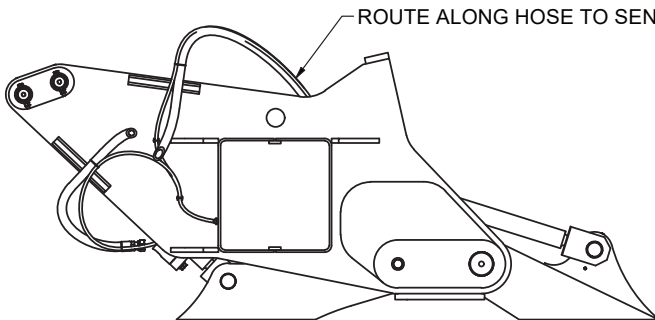

Electrical System - Carriage

Electrical System - Carriage

Item	Part No.	Qty	Description	Item	Part No.	Qty	Description
600978 Electrical System - Carriage							
1	254837	1	. Module, Expansion	5	595326	31	. Mount, Tack
2	601960	1	. Wire Harness, Carr XA2	6	249329	69	. Cable Tie
3	296417W	2	. Washer	7	258338	2	. Floodlight
4	R13811617	2	. Capscrew	9	231251	2	. Clamp

DETAIL 23BD23
SOME PARTS REMOVED FOR CLARITY

SECTION 23BF23-23BF23
BOOM-CARRIAGE POSITION SENSOR

SECTION 23BE23-23BE23

Electrical System - Carriage