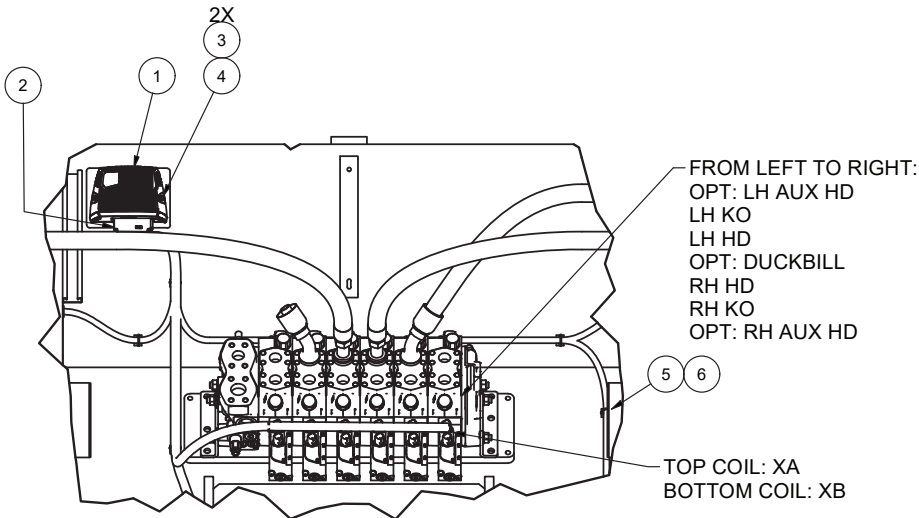

Electrical System - Carriage

Electrical System - Carriage

Item	Part No.	Qty	Description	Item	Part No.	Qty	Description
600978 Electrical System - Carriage							
1	254837	1	. Module, Expansion	5	595326	31	. Mount, Tack
2	601960	1	. Wire Harness, Carr XA2	6	249329	69	. Cable Tie
3	296417W	2	. Washer	7	258338	2	. Floodlight
4	R13811617	2	. Capscrew	9	231251	2	. Clamp

DETAIL 23BD23
SOME PARTS REMOVED FOR CLARITY

SECTION 23BF23-23BF23
BOOM-CARRIAGE POSITION SENSOR

SECTION 23BE23-23BE23

Electrical System - Carriage