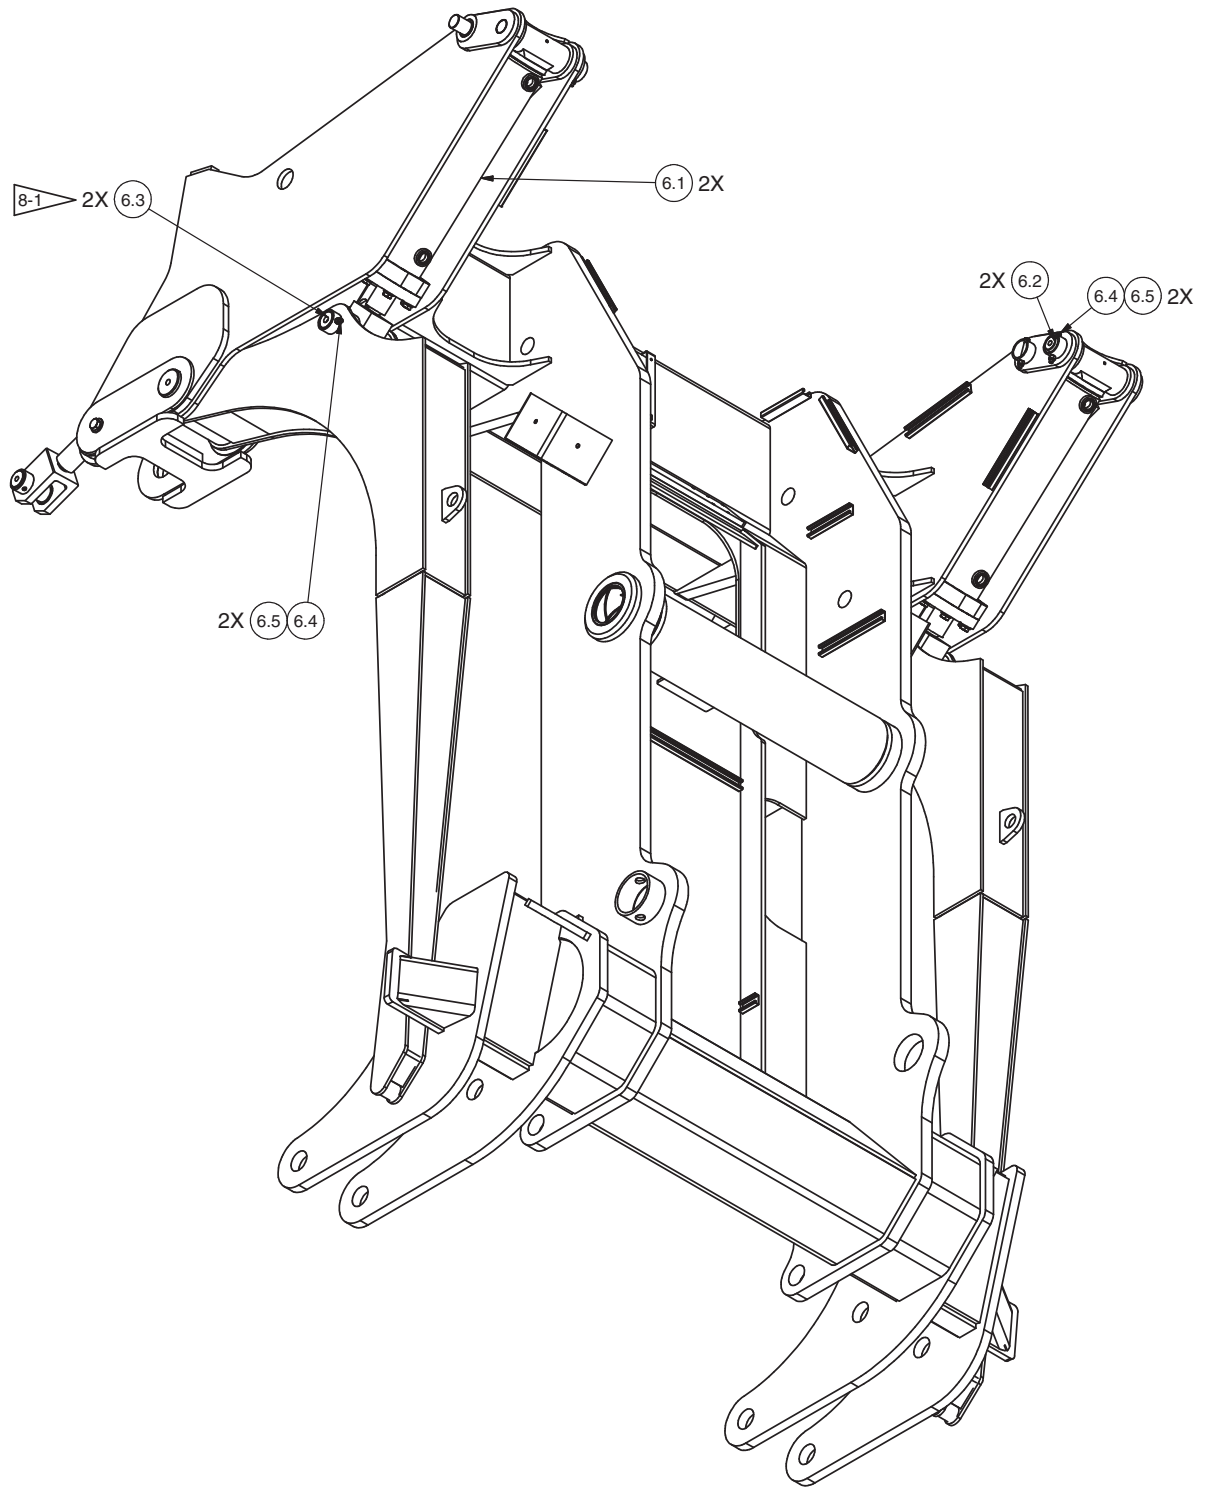

Kickoff Cylinder Installation

Item	Part No.	Qty	Description	Item	Part No.	Qty	Description
	600976		Kickoff Cylinder Installation				
6.1	* 601884	2	. Cylinder Assembly, Kickoff	6.4	R13811085	4	. Capscrew
6.2	598679	2	. Pin	6.5	223587	4	. Locknut
6.3	601885	2	. Pin				