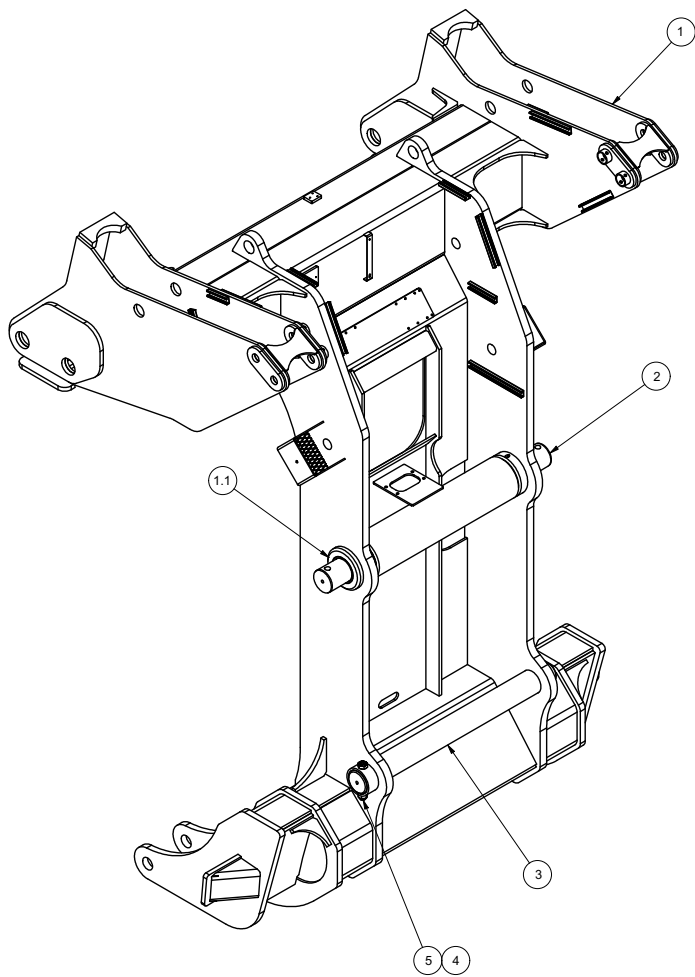

Carriage Installation

Item	Part No.	Qty	Description
	600971		Carriage Installation
1	601926	1	. Carriage
1.1	561170	2	. Bushing
2	598661	1	. Pin, Carriage-Tilt
3	598662	1	. Pin, Carriage-Boom
4	R13803588	1	. Locknut
5	R13807831	1	. Capscrew
6	606358	1	. Decal, Wagner Yellow