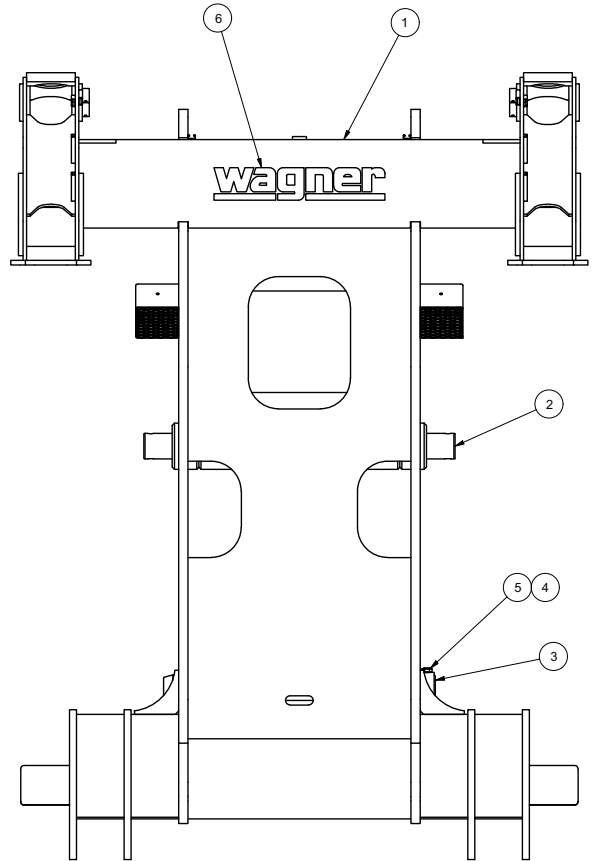

Carriage Installation

Item	Part No.	Qty	Description
	600971		Carriage Installation
1	601926	1	. Carriage
1.1	561170	2	. Bushing
2	598661	1	. Pin, Carriage-Tilt
3	598662	1	. Pin, Carriage-Boom
4	R13803588	1	. Locknut
5	R13807831	1	. Capscrew
6	606358	1	. Decal, Wagner Yellow