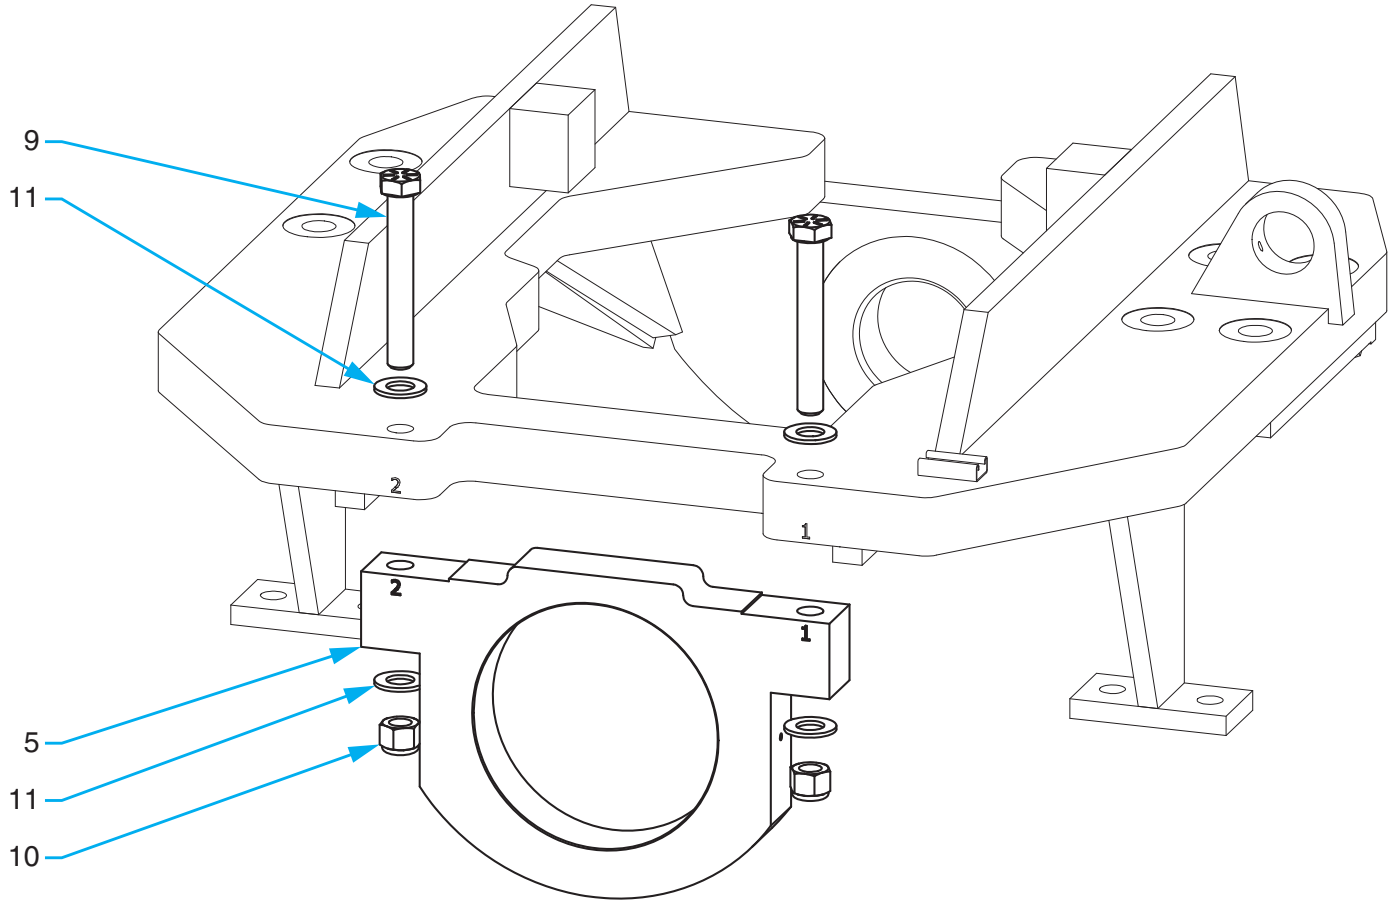

Axle Cradle

Item	Part No.	Qty	Description	Item	Part No.	Qty	Description
	600967		Axle Cradle				
5	567520	1	. Plate, Bearing Housing	10	220918	2	. Nut, Esna
9	2303941W	2	. Capscrew	11	217419	4	. Washer