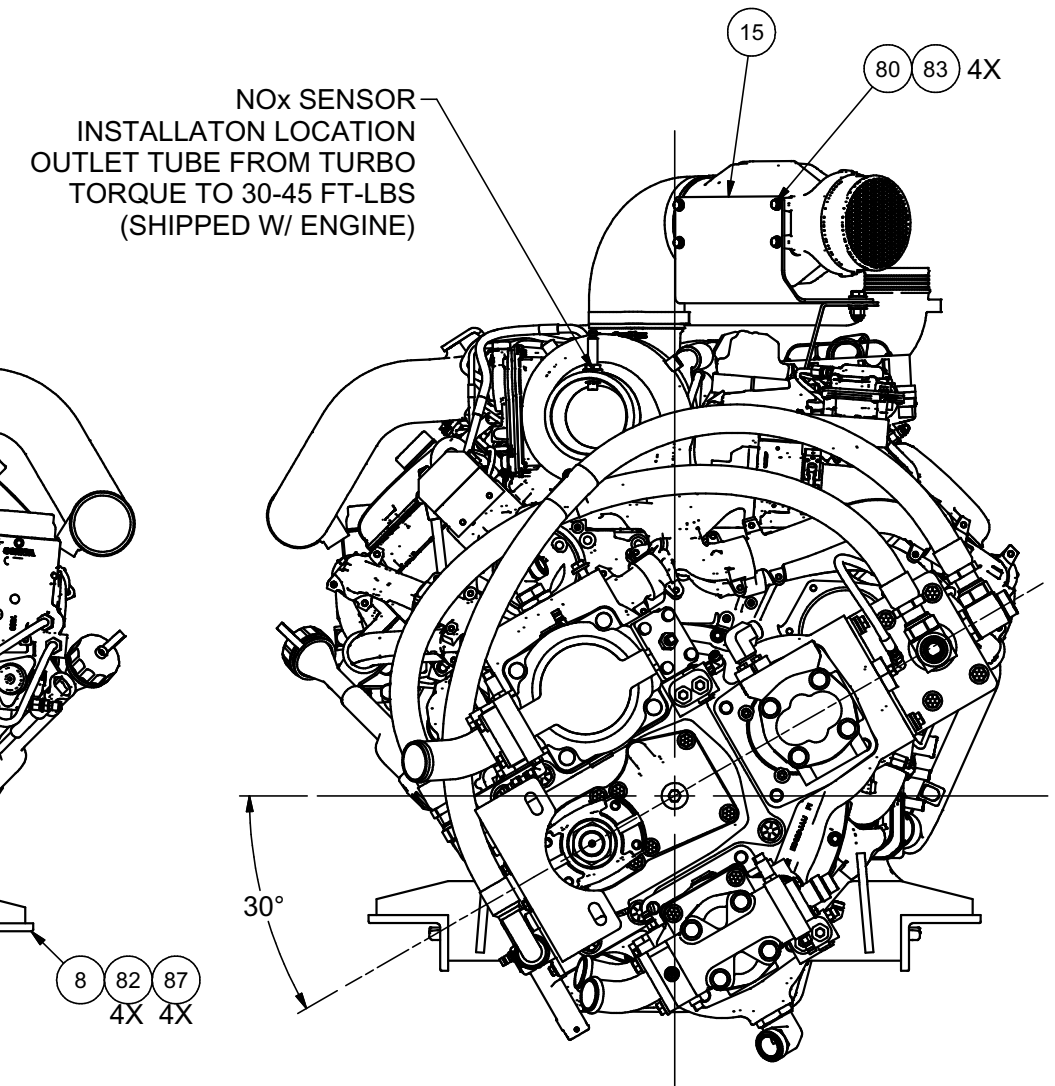

BACK VIEW
ORIENT CONV. AS SHOWN