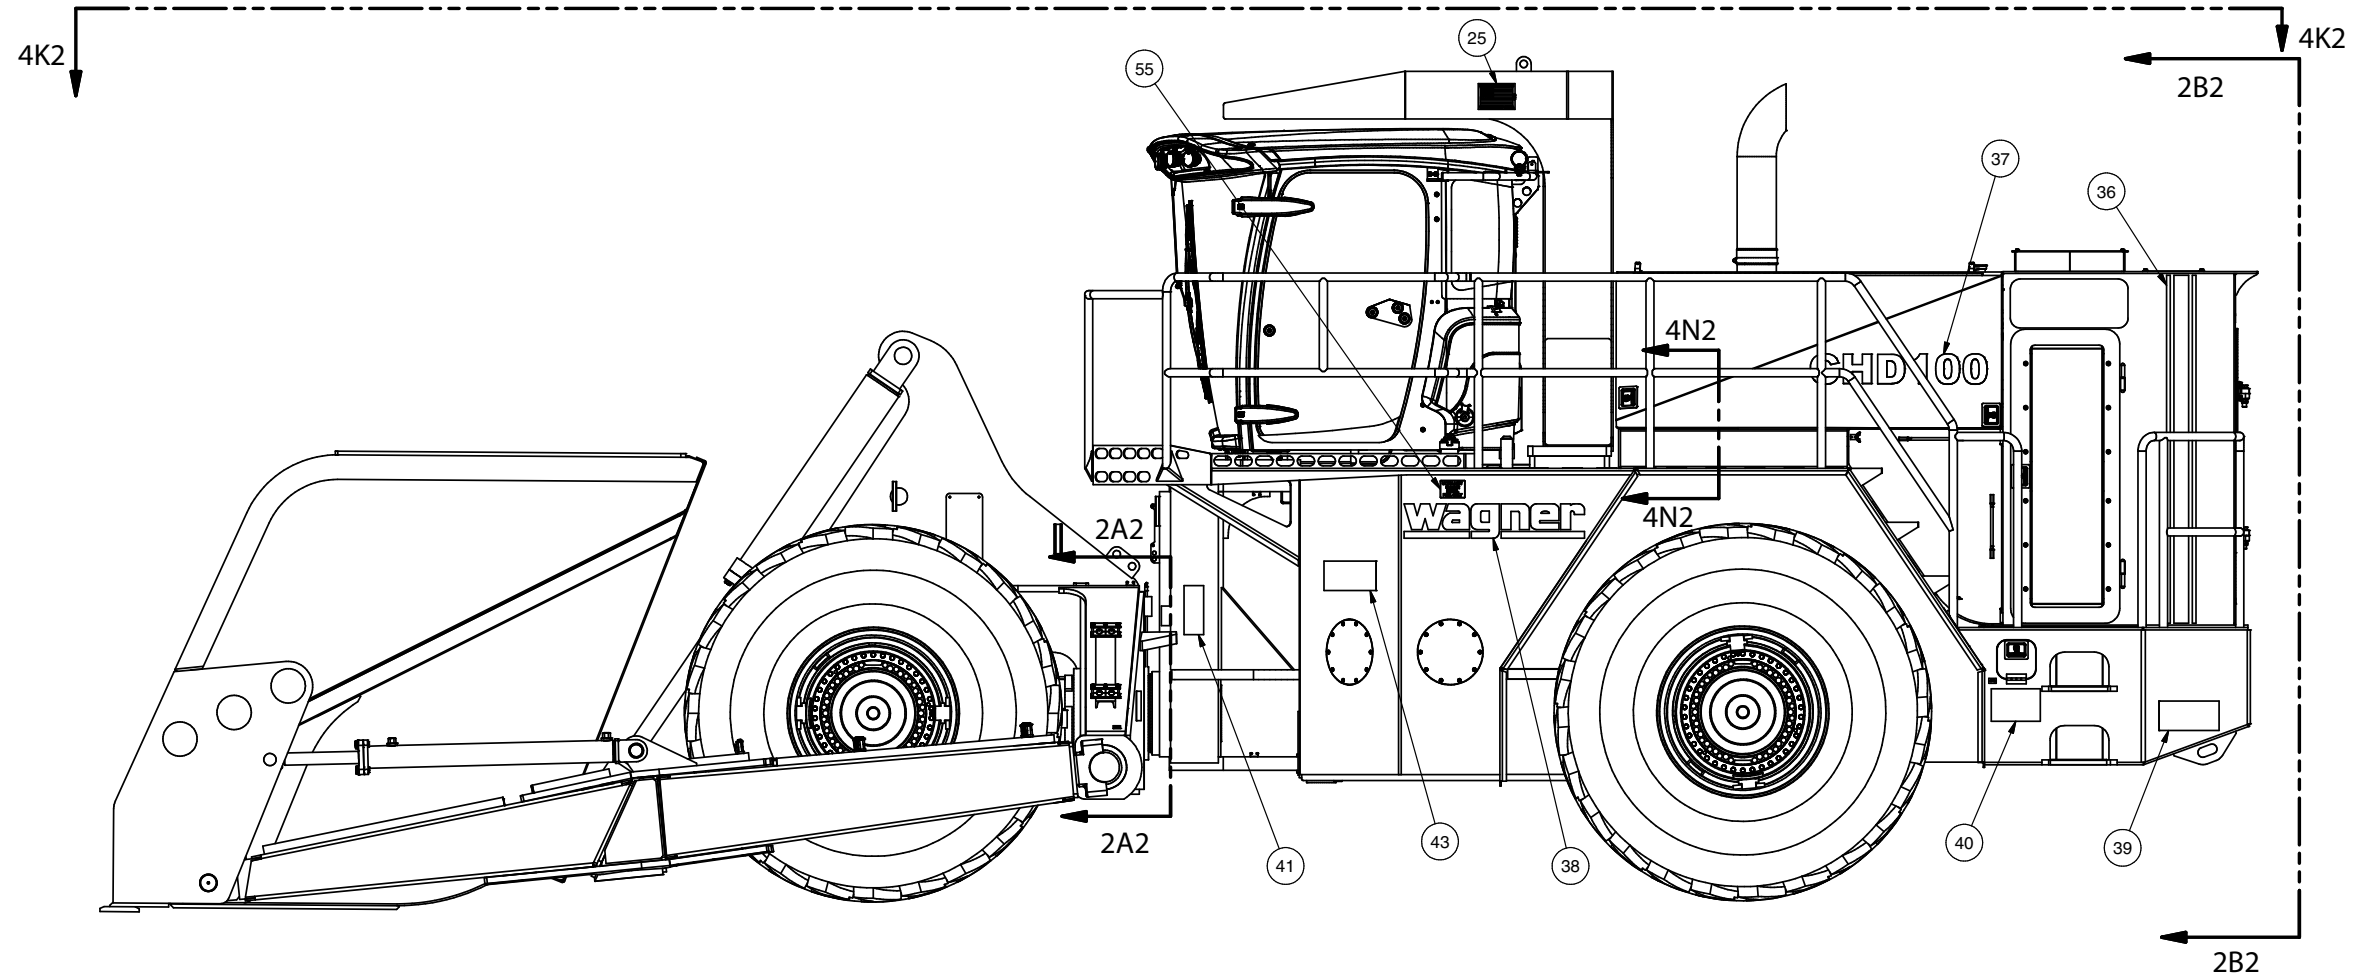

---

Decal Locations

## Decal Locations

Item	Part No.	Qty	Description	Item	Part No.	Qty	Description
	<b>600960</b>		<b>Decal Locations</b>				
25	FD70000434	2	. Decal, Manuf In USA	40	547453	2	. Decal, No Riders
26	597483	1	. Decal, Steering Column	41	576139	2	. Decal, Crush Hazard
27	906581	1	. Decal, Emission Control Info	42	576856	1	. Decal,A, Warning...Welding..
28	558098	1	. Plate, Wagner Manuf & Serial #'s	43	545430	4	. Decal, Crush Hazard
29	579532	2	. Decal, Replace...Element	44	219382	1 Roll	. Tape, Non-Skid
31	539197	1	. Decal, Fire Extinguisher	45	594140	1 Roll	. Tape, Reflective Marking
32	557118	1	. Decal, Trans Oil Fill	46	222737	A/R	. Sealer, Edge
33	528880	1	. Decal, Trans Oil Level/Idle	47	557202	1	. Decal, Hydraulic Oil
34	557494	2	. Decal, Battery Disconnect	48	557352	1	. Decal, Pressurized Breather
36	529474	12'	. Decal, Racing Stripe, 6 Wide	49	593272	1	. Decal, Hyd Tank Fill
37	601575	2	. Decal, CHD100	50	557353	1	. Decal, Filter Pressure
38	593266	3	. Decal, Wagner	51	587606	2	. Decal, Element
39	601576	2	. Decal, Warning Do Not Approach	55	600742	1	. Decal, Diesel Fuel

2X; ONE ON  
INSIDE OF DOOR  
RIGHT SIDE UP W/  
DOOR OPEN

SECTION 2A2-2A2

VIEW 4K2-4K2

SECTION 4N2-4N2