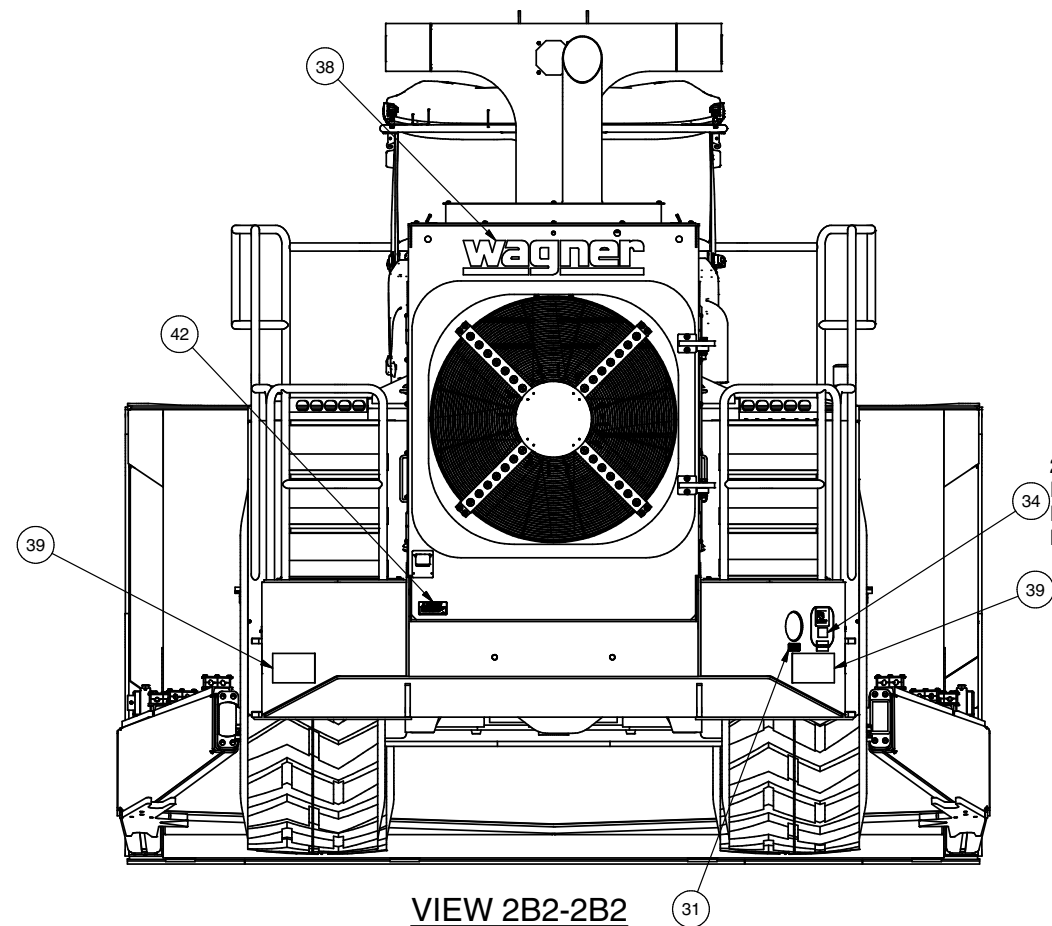

## Decal Locations

Item	Part No.	Qty	Description	Item	Part No.	Qty	Description
	<b>600960</b>		<b>Decal Locations</b>				
25	FD70000434	2	. Decal, Manuf In USA	40	547453	2	. Decal, No Riders
26	597483	1	. Decal, Steering Column	41	576139	2	. Decal, Crush Hazard
27	906581	1	. Decal, Emission Control Info	42	576856	1	. Decal,A, Warning...Welding..
28	558098	1	. Plate, Wagner Manuf & Serial #'s	43	545430	4	. Decal, Crush Hazard
29	579532	2	. Decal, Replace...Element	44	219382	1 Roll	. Tape, Non-Skid
31	539197	1	. Decal, Fire Extinguisher	45	594140	1 Roll	. Tape, Reflective Marking
32	557118	1	. Decal, Trans Oil Fill	46	222737	A/R	. Sealer, Edge
33	528880	1	. Decal, Trans Oil Level/Idle	47	557202	1	. Decal, Hydraulic Oil
34	557494	2	. Decal, Battery Disconnect	48	557352	1	. Decal, Pressurized Breather
36	529474	12'	. Decal, Racing Stripe, 6 Wide	49	593272	1	. Decal, Hyd Tank Fill
37	601575	2	. Decal, CHD100	50	557353	1	. Decal, Filter Pressure
38	593266	3	. Decal, Wagner	51	587606	2	. Decal, Element
39	601576	2	. Decal, Warning Do Not Approach	55	600742	1	. Decal, Diesel Fuel

2X; ONE ON  
INSIDE OF DOOR  
RIGHT SIDE UP W/  
DOOR OPEN

SECTION 2A2-2A2

VIEW 4K2-4K2

SECTION 4N2-4N2