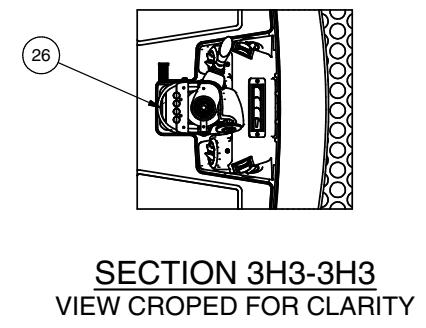

## Decal Locations

Item	Part No.	Qty	Description	Item	Part No.	Qty	Description
	<b>600960</b>		<b>Decal Locations</b>				
25	FD70000434	2	. Decal, Manuf In USA	40	547453	2	. Decal, No Riders
26	597483	1	. Decal, Steering Column	41	576139	2	. Decal, Crush Hazard
27	906581	1	. Decal, Emission Control Info	42	576856	1	. Decal,A, Warning...Welding..
28	558098	1	. Plate, Wagner Manuf & Serial #'s	43	545430	4	. Decal, Crush Hazard
29	579532	2	. Decal, Replace...Element	44	219382	1 Roll	. Tape, Non-Skid
31	539197	1	. Decal, Fire Extinguisher	45	594140	1 Roll	. Tape, Reflective Marking
32	557118	1	. Decal, Trans Oil Fill	46	222737	A/R	. Sealer, Edge
33	528880	1	. Decal, Trans Oil Level/Idle	47	557202	1	. Decal, Hydraulic Oil
34	557494	2	. Decal, Battery Disconnect	48	557352	1	. Decal, Pressurized Breather
36	529474	12'	. Decal, Racing Stripe, 6 Wide	49	593272	1	. Decal, Hyd Tank Fill
37	601575	2	. Decal, CHD100	50	557353	1	. Decal, Filter Pressure
38	593266	3	. Decal, Wagner	51	587606	2	. Decal, Element
39	601576	2	. Decal, Warning Do Not Approach	55	600742	1	. Decal, Diesel Fuel

2X; ONE ON  
INSIDE OF DOOR  
RIGHT SIDE UP W/  
DOOR OPEN

SECTION 2A2-2A2

VIEW 4K2-4K2

SECTION 4N2-4N2