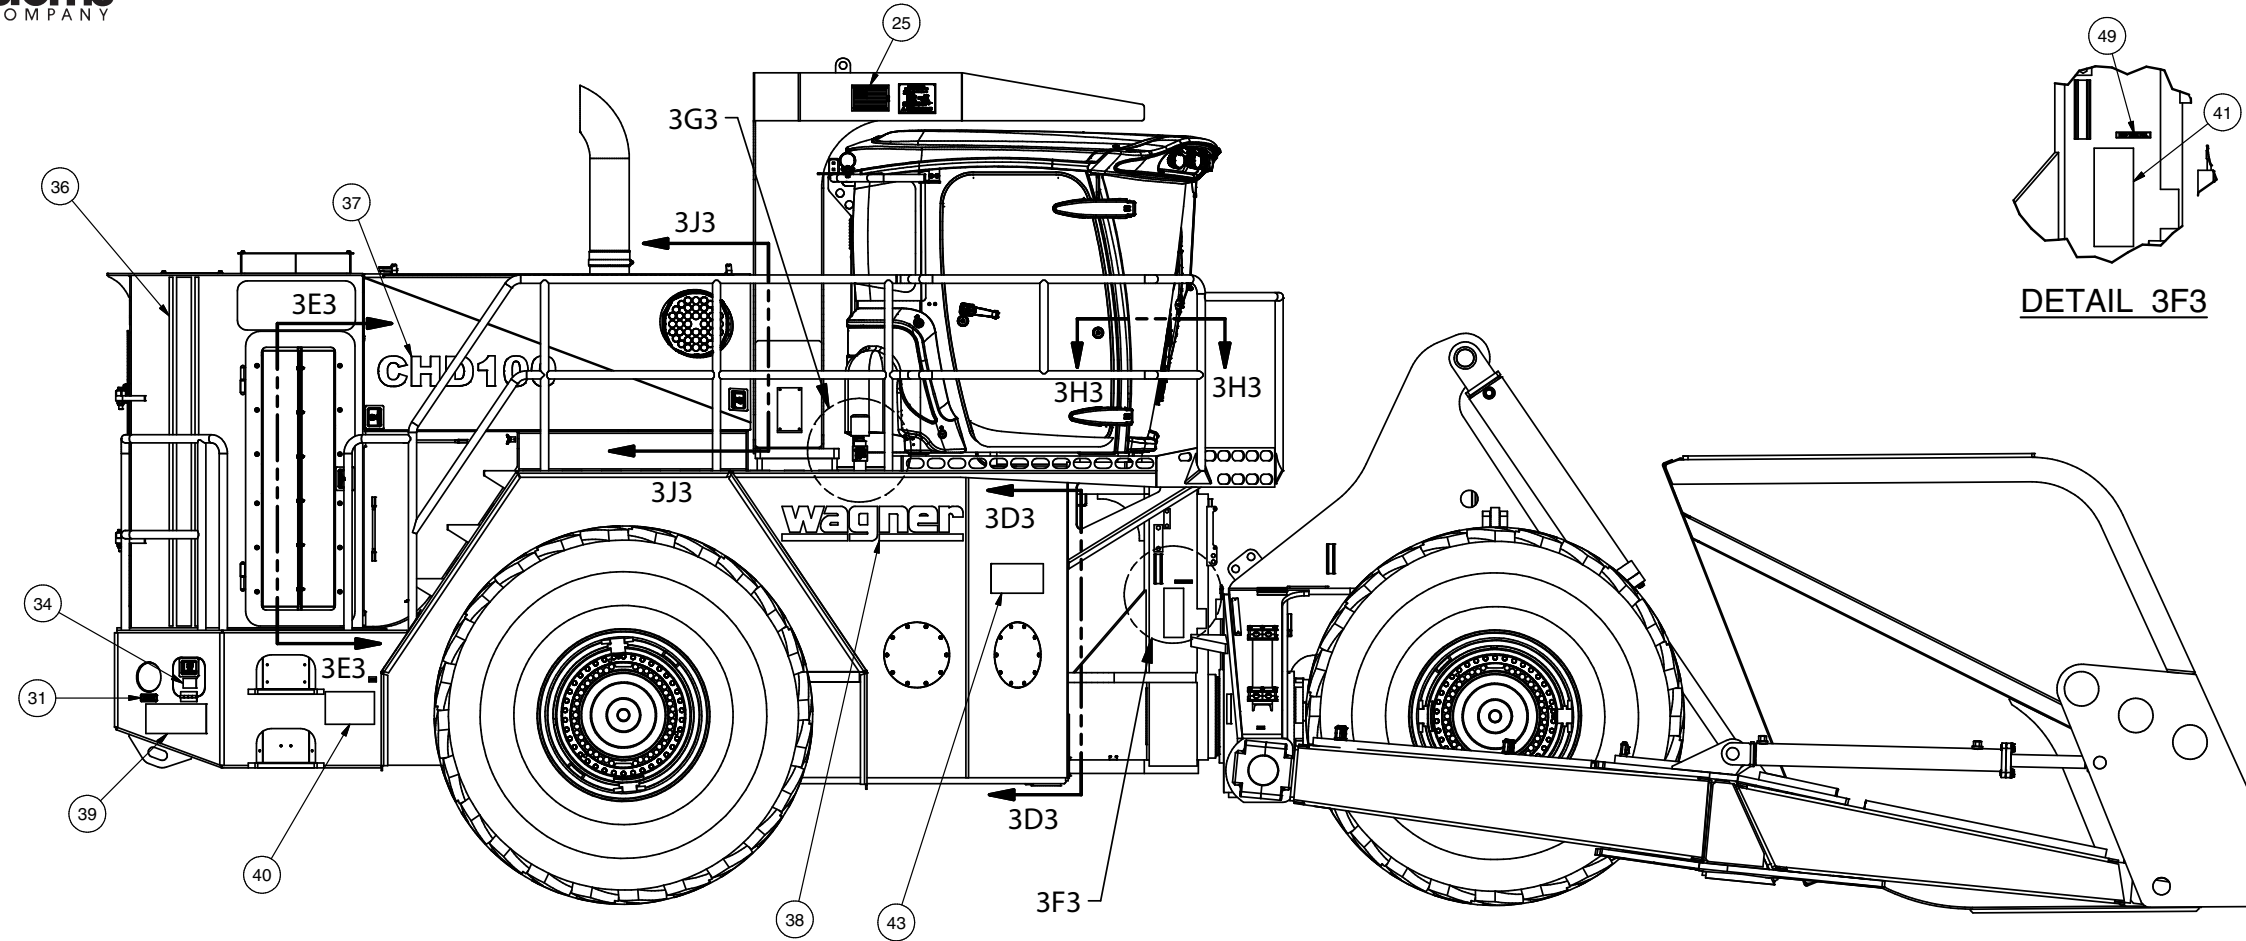

## Decal Locations

Item	Part No.	Qty	Description	Item	Part No.	Qty	Description
	<b>600960</b>		<b>Decal Locations</b>				
25	FD70000434	2	. Decal, Manuf In USA	40	547453	2	. Decal, No Riders
26	597483	1	. Decal, Steering Column	41	576139	2	. Decal, Crush Hazard
27	906581	1	. Decal, Emission Control Info	42	576856	1	. Decal,A, Warning...Welding..
28	558098	1	. Plate, Wagner Manuf & Serial #'s	43	545430	4	. Decal, Crush Hazard
29	579532	2	. Decal, Replace...Element	44	219382	1 Roll	. Tape, Non-Skid
31	539197	1	. Decal, Fire Extinguisher	45	594140	1 Roll	. Tape, Reflective Marking
32	557118	1	. Decal, Trans Oil Fill	46	222737	A/R	. Sealer, Edge
33	528880	1	. Decal, Trans Oil Level/Idle	47	557202	1	. Decal, Hydraulic Oil
34	557494	2	. Decal, Battery Disconnect	48	557352	1	. Decal, Pressurized Breather
36	529474	12'	. Decal, Racing Stripe, 6 Wide	49	593272	1	. Decal, Hyd Tank Fill
37	601575	2	. Decal, CHD100	50	557353	1	. Decal, Filter Pressure
38	593266	3	. Decal, Wagner	51	587606	2	. Decal, Element
39	601576	2	. Decal, Warning Do Not Approach	55	600742	1	. Decal, Diesel Fuel

2X; ONE ON  
INSIDE OF DOOR  
RIGHT SIDE UP W/  
DOOR OPEN

SECTION 2A2-2A2

VIEW 4K2-4K2

SECTION 4N2-4N2