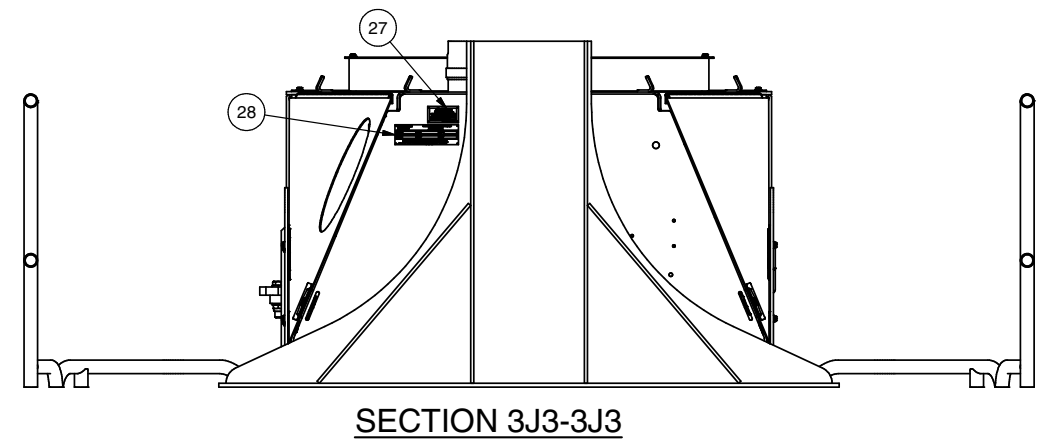

## Decal Locations

Item	Part No.	Qty	Description	Item	Part No.	Qty	Description
	<b>600960</b>		<b>Decal Locations</b>				
25	FD70000434	2	. Decal, Manuf In USA	40	547453	2	. Decal, No Riders
26	597483	1	. Decal, Steering Column	41	576139	2	. Decal, Crush Hazard
27	906581	1	. Decal, Emission Control Info	42	576856	1	. Decal,A, Warning...Welding..
28	558098	1	. Plate, Wagner Manuf & Serial #'s	43	545430	4	. Decal, Crush Hazard
29	579532	2	. Decal, Replace...Element	44	219382	1 Roll	. Tape, Non-Skid
31	539197	1	. Decal, Fire Extinguisher	45	594140	1 Roll	. Tape, Reflective Marking
32	557118	1	. Decal, Trans Oil Fill	46	222737	A/R	. Sealer, Edge
33	528880	1	. Decal, Trans Oil Level/Idle	47	557202	1	. Decal, Hydraulic Oil
34	557494	2	. Decal, Battery Disconnect	48	557352	1	. Decal, Pressurized Breather
36	529474	12'	. Decal, Racing Stripe, 6 Wide	49	593272	1	. Decal, Hyd Tank Fill
37	601575	2	. Decal, CHD100	50	557353	1	. Decal, Filter Pressure
38	593266	3	. Decal, Wagner	51	587606	2	. Decal, Element
39	601576	2	. Decal, Warning Do Not Approach	55	600742	1	. Decal, Diesel Fuel

2X; ONE ON  
INSIDE OF DOOR  
RIGHT SIDE UP W/  
DOOR OPEN

SECTION 2A2-2A2

VIEW 4K2-4K2

SECTION 4N2-4N2