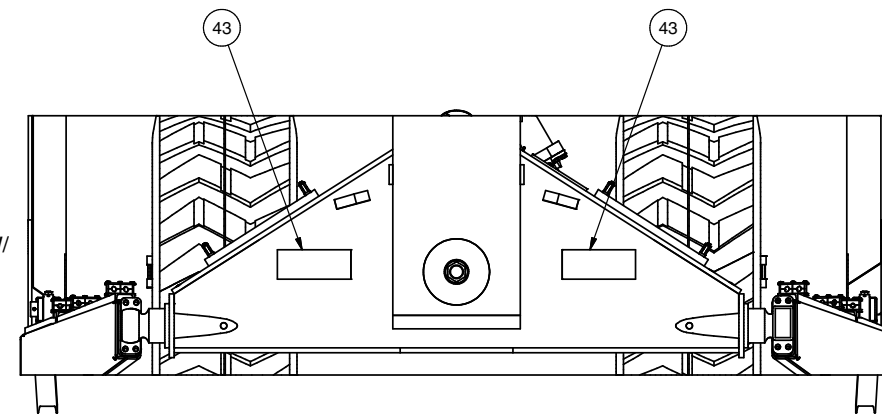

## Decal Locations

Item	Part No.	Qty	Description	Item	Part No.	Qty	Description
	<b>600960</b>		<b>Decal Locations</b>				
25	FD70000434	2	. Decal, Manuf In USA	40	547453	2	. Decal, No Riders
26	597483	1	. Decal, Steering Column	41	576139	2	. Decal, Crush Hazard
27	906581	1	. Decal, Emission Control Info	42	576856	1	. Decal,A, Warning...Welding..
28	558098	1	. Plate, Wagner Manuf & Serial #'s	43	545430	4	. Decal, Crush Hazard
29	579532	2	. Decal, Replace...Element	44	219382	1 Roll	. Tape, Non-Skid
31	539197	1	. Decal, Fire Extinguisher	45	594140	1 Roll	. Tape, Reflective Marking
32	557118	1	. Decal, Trans Oil Fill	46	222737	A/R	. Sealer, Edge
33	528880	1	. Decal, Trans Oil Level/Idle	47	557202	1	. Decal, Hydraulic Oil
34	557494	2	. Decal, Battery Disconnect	48	557352	1	. Decal, Pressurized Breather
36	529474	12'	. Decal, Racing Stripe, 6 Wide	49	593272	1	. Decal, Hyd Tank Fill
37	601575	2	. Decal, CHD100	50	557353	1	. Decal, Filter Pressure
38	593266	3	. Decal, Wagner	51	587606	2	. Decal, Element
39	601576	2	. Decal, Warning Do Not Approach	55	600742	1	. Decal, Diesel Fuel

2X; ONE ON  
INSIDE OF DOOR  
RIGHT SIDE UP W/  
DOOR OPEN

SECTION 2A2-2A2

VIEW 4K2-4K2

SECTION 4N2-4N2