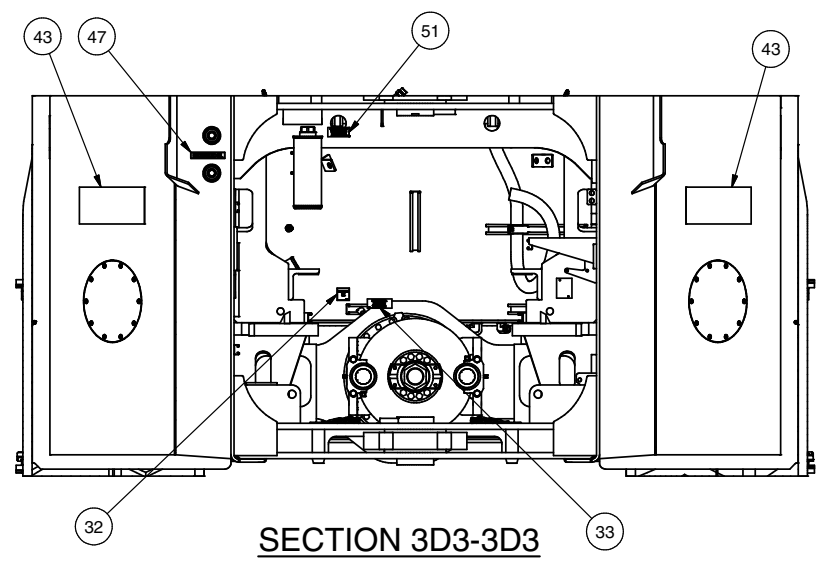

## Decal Locations

Item	Part No.	Qty	Description	Item	Part No.	Qty	Description
	<b>600960</b>		<b>Decal Locations</b>				
25	FD70000434	2	. Decal, Manuf In USA	40	547453	2	. Decal, No Riders
26	597483	1	. Decal, Steering Column	41	576139	2	. Decal, Crush Hazard
27	906581	1	. Decal, Emission Control Info	42	576856	1	. Decal,A, Warning...Welding..
28	558098	1	. Plate, Wagner Manuf & Serial #'s	43	545430	4	. Decal, Crush Hazard
29	579532	2	. Decal, Replace...Element	44	219382	1 Roll	. Tape, Non-Skid
31	539197	1	. Decal, Fire Extinguisher	45	594140	1 Roll	. Tape, Reflective Marking
32	557118	1	. Decal, Trans Oil Fill	46	222737	A/R	. Sealer, Edge
33	528880	1	. Decal, Trans Oil Level/Idle	47	557202	1	. Decal, Hydraulic Oil
34	557494	2	. Decal, Battery Disconnect	48	557352	1	. Decal, Pressurized Breather
36	529474	12'	. Decal, Racing Stripe, 6 Wide	49	593272	1	. Decal, Hyd Tank Fill
37	601575	2	. Decal, CHD100	50	557353	1	. Decal, Filter Pressure
38	593266	3	. Decal, Wagner	51	587606	2	. Decal, Element
39	601576	2	. Decal, Warning Do Not Approach	55	600742	1	. Decal, Diesel Fuel

2X; ONE ON  
INSIDE OF DOOR  
RIGHT SIDE UP W/  
DOOR OPEN

SECTION 2A2-2A2

VIEW 4K2-4K2

SECTION 4N2-4N2