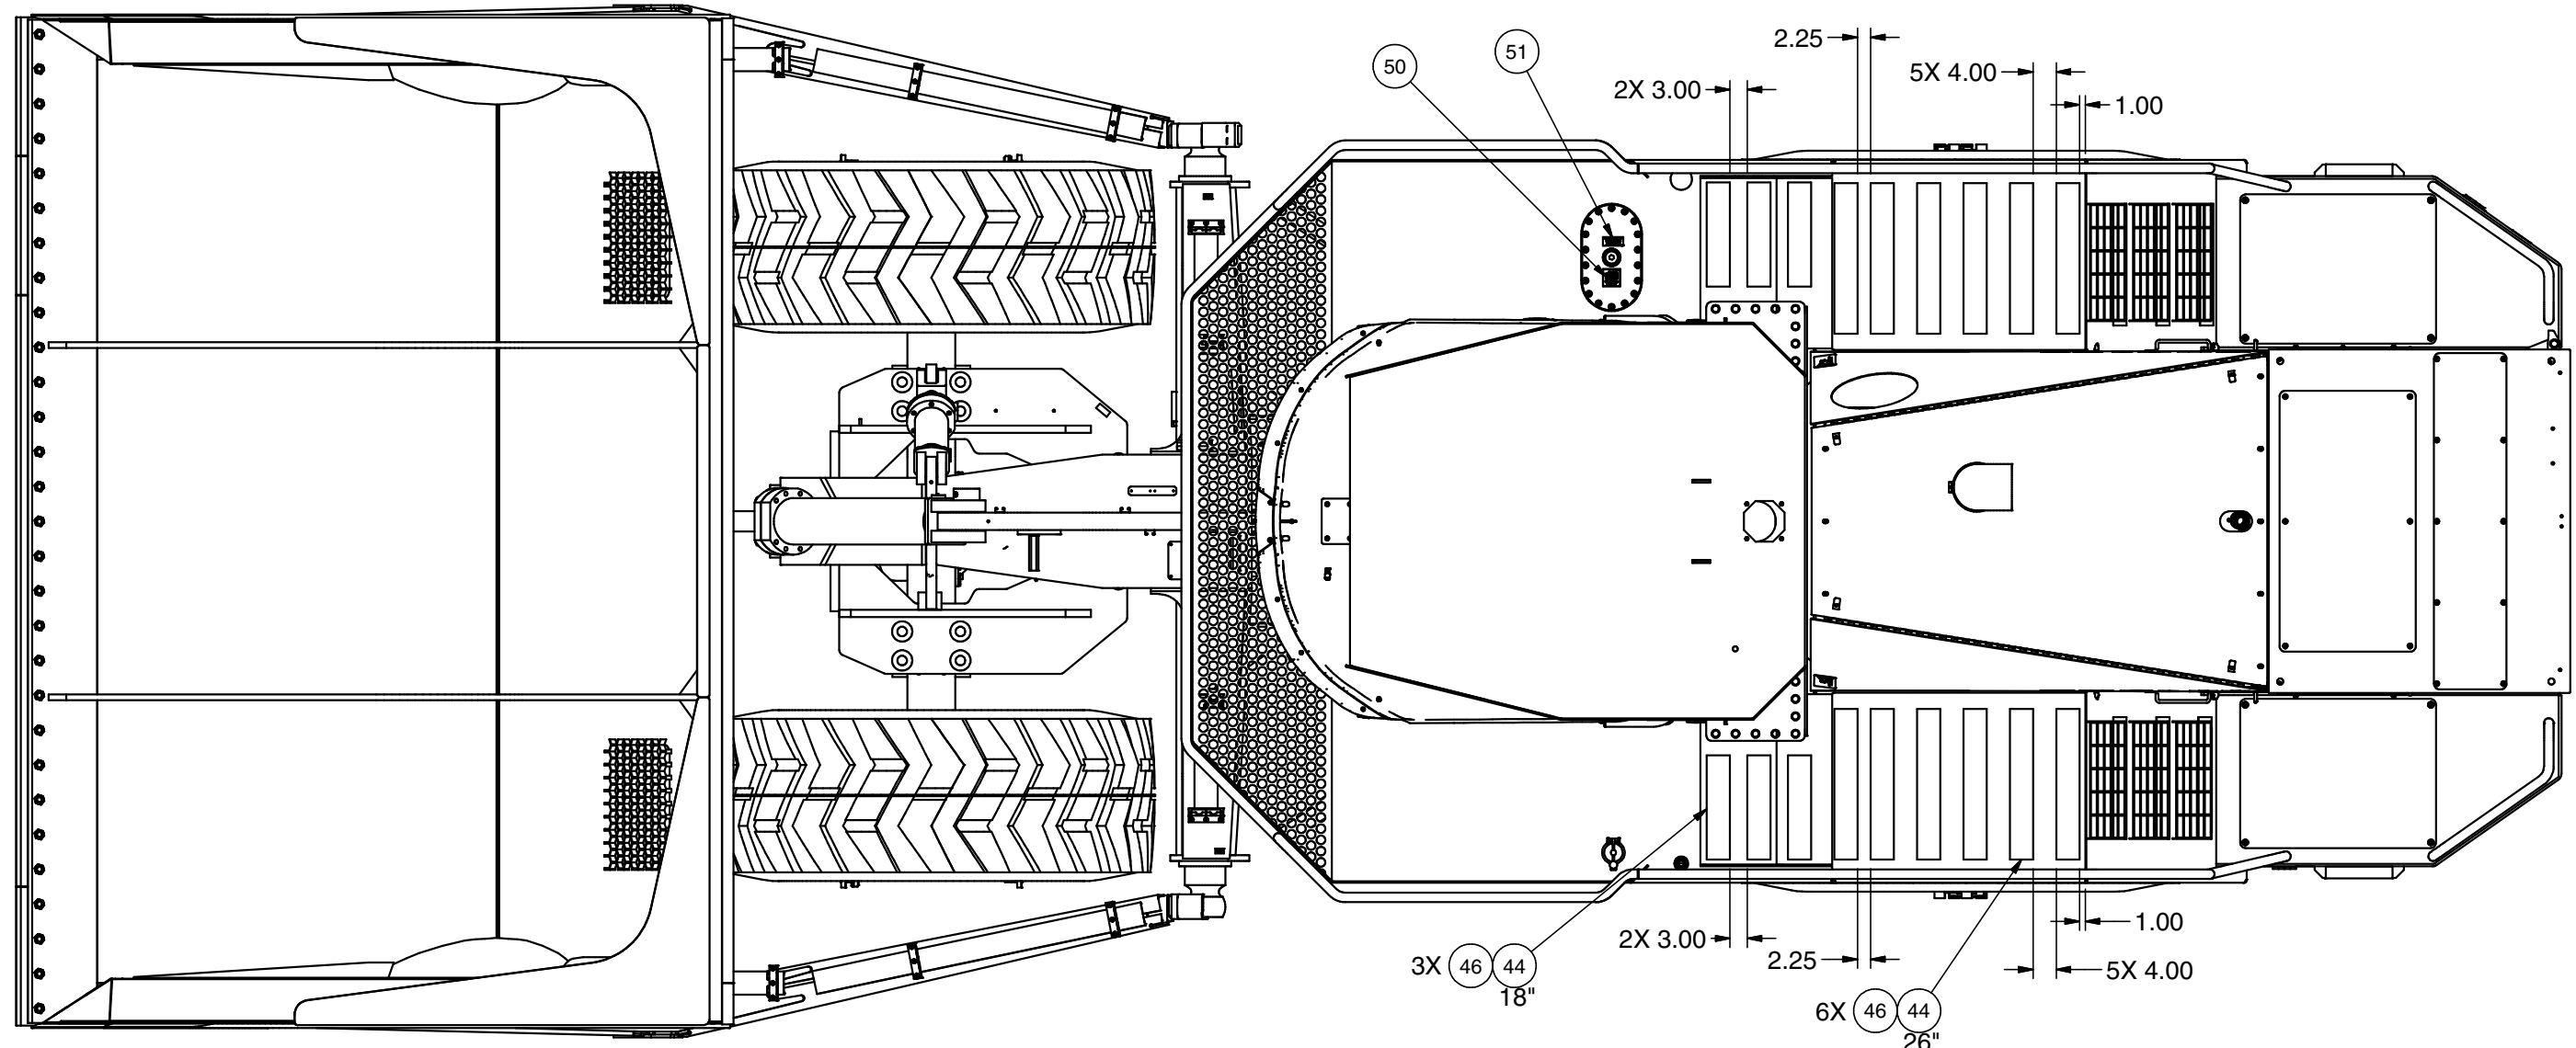

## Decal Locations

Item	Part No.	Qty	Description	Item	Part No.	Qty	Description
	<b>600960</b>		<b>Decal Locations</b>				
25	FD70000434	2	. Decal, Manuf In USA	40	547453	2	. Decal, No Riders
26	597483	1	. Decal, Steering Column	41	576139	2	. Decal, Crush Hazard
27	906581	1	. Decal, Emission Control Info	42	576856	1	. Decal,A, Warning...Welding..
28	558098	1	. Plate, Wagner Manuf & Serial #'s	43	545430	4	. Decal, Crush Hazard
29	579532	2	. Decal, Replace...Element	44	219382	1 Roll	. Tape, Non-Skid
31	539197	1	. Decal, Fire Extinguisher	45	594140	1 Roll	. Tape, Reflective Marking
32	557118	1	. Decal, Trans Oil Fill	46	222737	A/R	. Sealer, Edge
33	528880	1	. Decal, Trans Oil Level/Idle	47	557202	1	. Decal, Hydraulic Oil
34	557494	2	. Decal, Battery Disconnect	48	557352	1	. Decal, Pressurized Breather
36	529474	12'	. Decal, Racing Stripe, 6 Wide	49	593272	1	. Decal, Hyd Tank Fill
37	601575	2	. Decal, CHD100	50	557353	1	. Decal, Filter Pressure
38	593266	3	. Decal, Wagner	51	587606	2	. Decal, Element
39	601576	2	. Decal, Warning Do Not Approach	55	600742	1	. Decal, Diesel Fuel

2X; ONE ON  
INSIDE OF DOOR  
RIGHT SIDE UP W/  
DOOR OPEN

SECTION 2A2-2A2

VIEW 4K2-4K2

SECTION 4N2-4N2