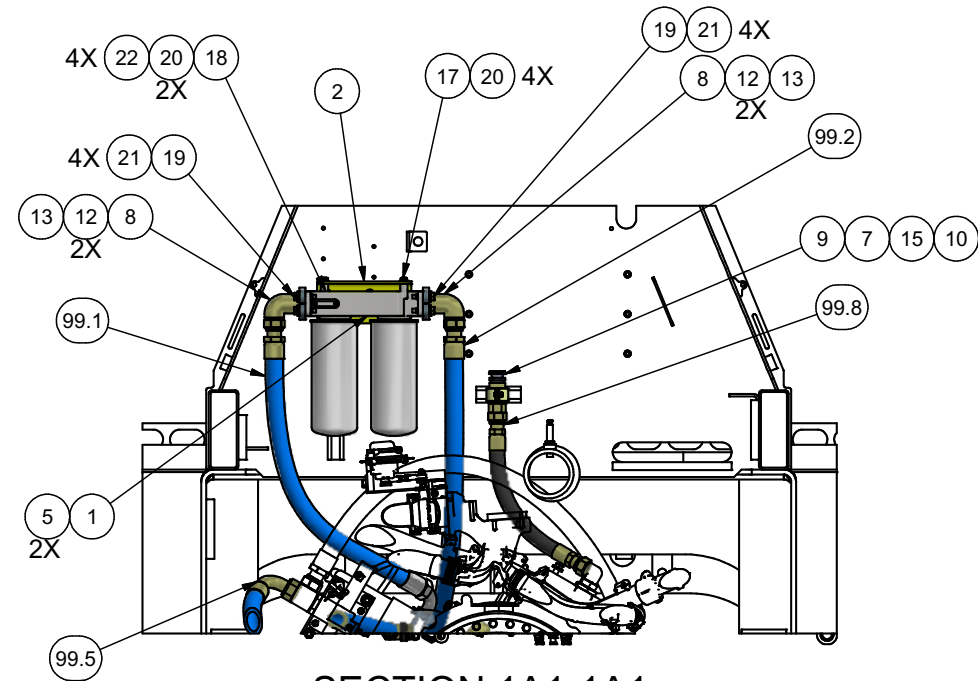

SECTION 1A1-1A1