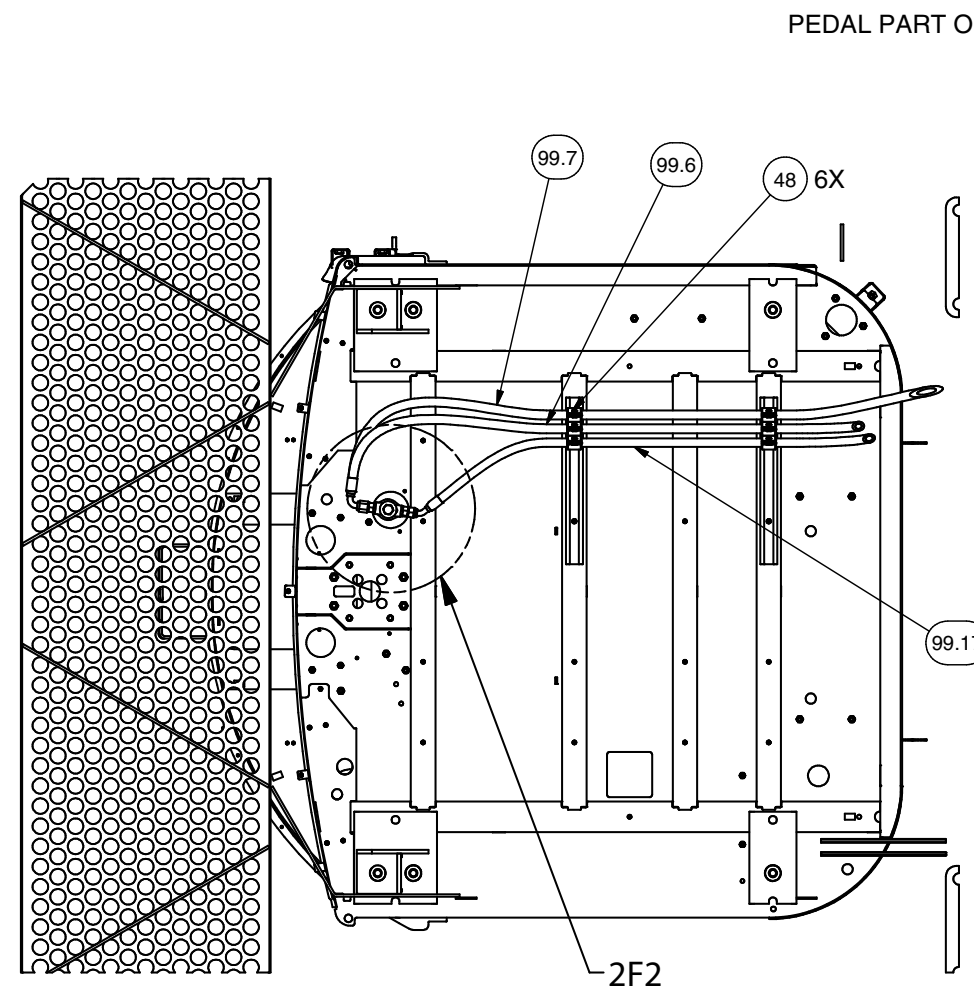

**SECTION 2E1-2E1
BRAKE PEDAL PLUMBING**