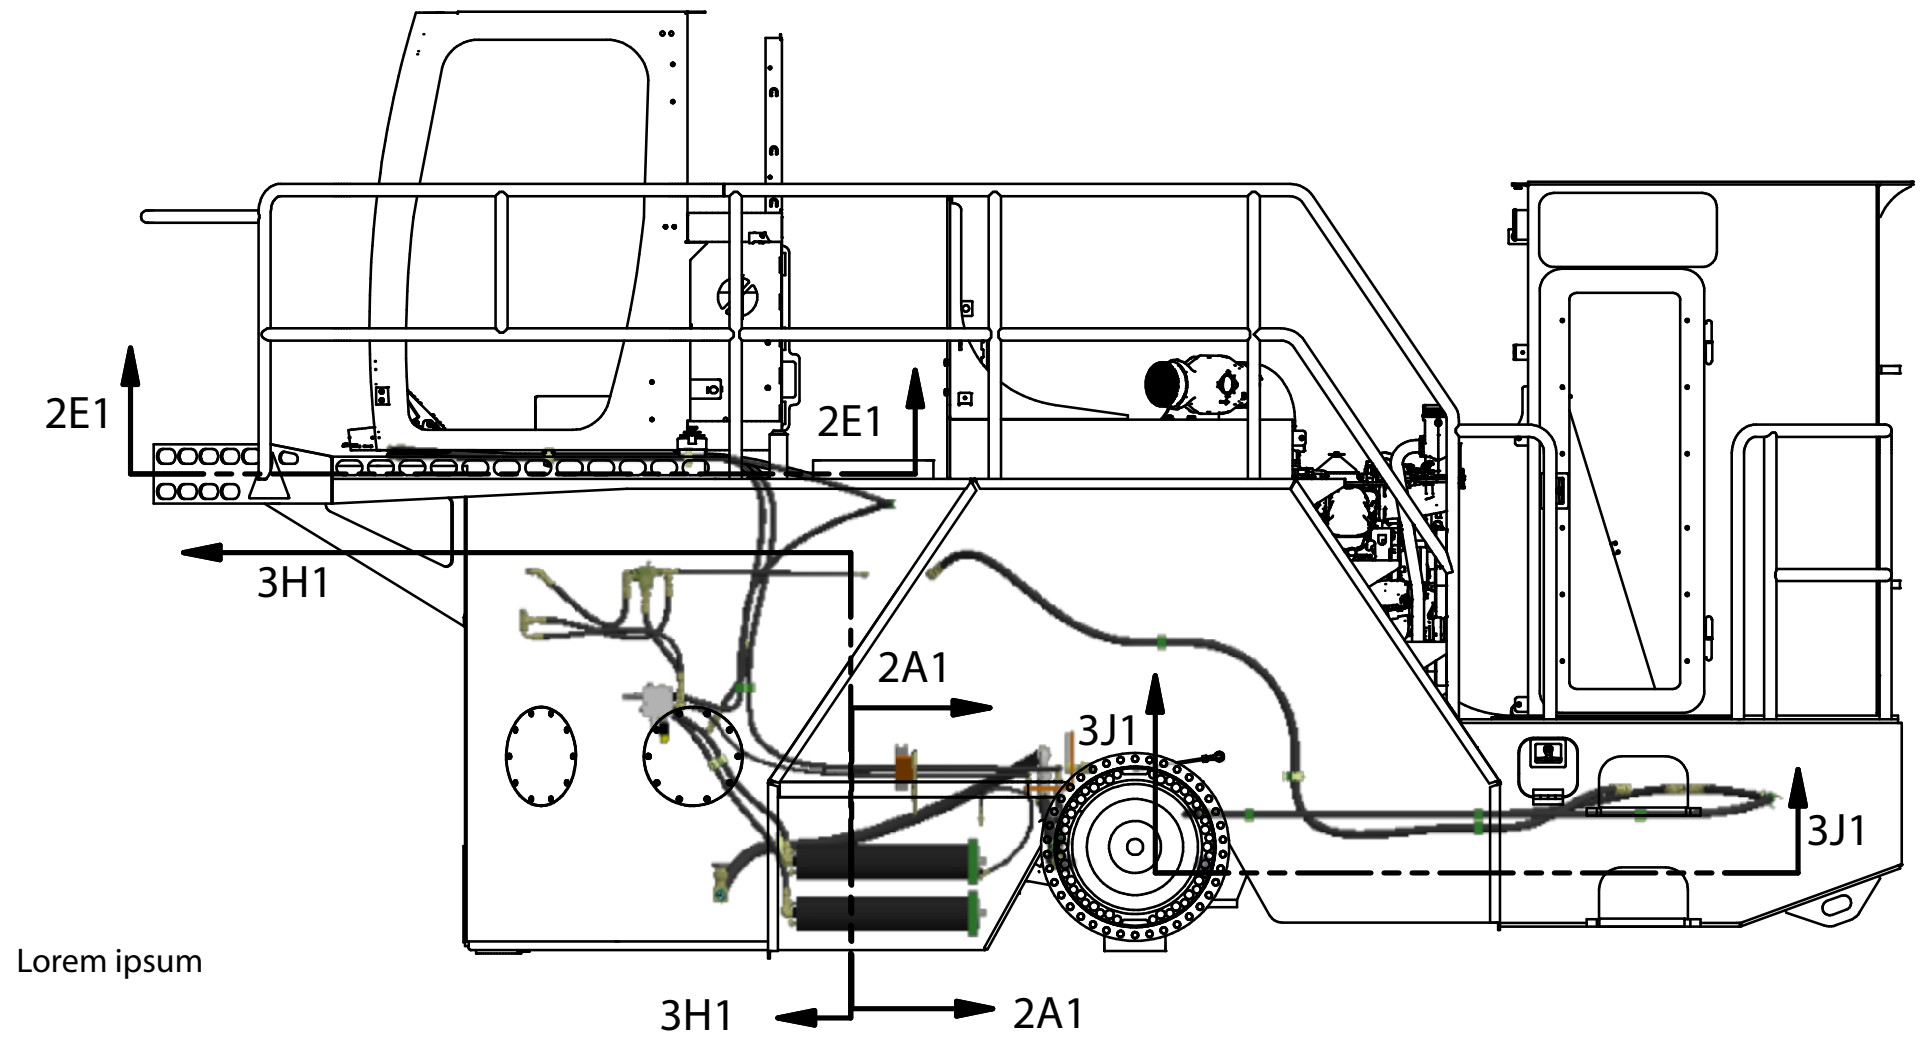

Hydraulic System - Brakes

Item	Part No.	Qty	Description	Item	Part No.	Qty	Description
	600954		Hydraulic System - Brakes				
1	* 251610	1	. Valve, Accum Charge	39	R833207	2	. Fitting
	251340	1	. . Repair Kit	40	R833103	1	. Fitting
2	* 590154	2	. Accumulator	41	231452	3	. Fitting
3	* 598056	1	. Assembly, Manifold	42	210709	3	. Fitting
4	591858	2	. Fitting	43	209080	1	. Fitting
5	594420	2	. Fitting	44	231441	2	. Fitting
6	591857	2	. Fitting	45	212762	2	. Fitting
7	R1992651	2	. Screw, Bleeder	46	R833200	1	. Fitting
8	241844	2	. Fitting	47	235314	2	. Fitting
9	601572	2	. Fitting	48	231537	14	. Clamp
10	R833550	2	. Fitting	49	231296	2	. Clamp
11	296418W	2	. Washer	50	CLP0100175	3	. Clamp, Hydra-Zorb
12	Y23C-M08100	2	. Capscrew	51	CLP0100112	9	. Clamp, Hydra-Zorb
13	221767W	2	. Washer	52	R833251	1	. Fitting
14	R13811034	2	. Capscrew	53	239234	1	. Fitting
15	221771W	4	. Washer	54	601545	1	. Clamp Assembly
16	Y18C-0820	4	. Capscrew	55	231251	1	. Clamp
17	248976	1	. Fitting	56	601359	2	. Tube Assembly
18	601358	1	. Fitting	57	597332	2	. Clamp, Hydra-Zorb
19	251424	1	. Sensor, Temp	99	601348	1	. Kit, Hose
20	R834006	1	. Fitting	99.1	235540	1	. . Hose Assembly
21	601543	1	. Bracket	99.2	600466	1	. . Hose Assembly
22	221780W	4	. Washer	99.3	237964	1	. . Hose Assembly
23	R13803587	2	. Locknut	99.4	601354	2	. . Hose Assembly
24	R13806324	2	. Capscrew	99.5	77574	1	. . Hose Assembly
25	598084	1	. Fitting	99.6	601350	1	. . Hose Assembly
26	601367	1	. Fitting	99.7	601351	1	. . Hose Assembly
27	R834700	1	. Fitting	99.8	242271	1	. . Hose Assembly
28	595255	2	. Fitting	99.9	592323	1	. . Hose Assembly
29	595290	2	. Fitting	99.10	598062	1	. . Hose Assembly
30	595291	2	. Fitting	99.11	601352	1	. . Hose Assembly
31	R14040	6	. Coupler, Male	99.12	601353	1	. . Hose Assembly
32	R833112	4	. Fitting	99.13	601355	1	. . Hose Assembly
33	598086	1	. Fitting	99.14	242125	2	. . Hose Assembly
34	598153	1	. Transducer	99.15	239847	1	. . Hose Assembly
35	R834002	1	. Fitting	99.16	592321	1	. . Hose Assembly
36	231466	1	. Fitting	99.17	601357	1	. . Hose Assembly
37	231439	4	. Fitting	99.18	601356	1	. . Hose Assembly
38	R833261	2	. Fitting	99.19	601349	1	. . Hose Assembly

* See Separate Coverage

Lorem ipsum