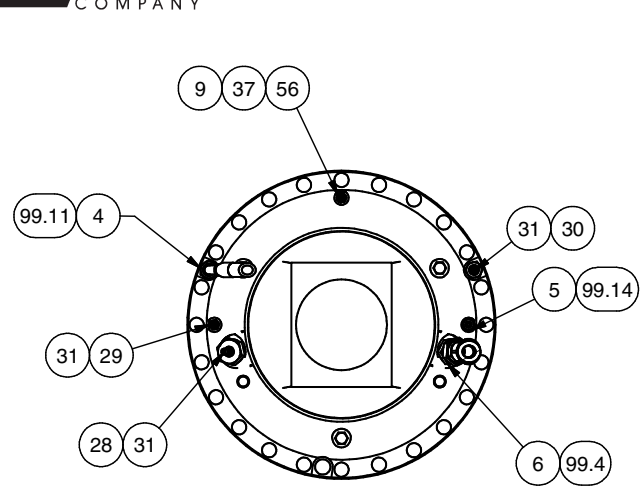

**SECTION 2C2-2C2
LH BRAKE HUB PLUMBING**