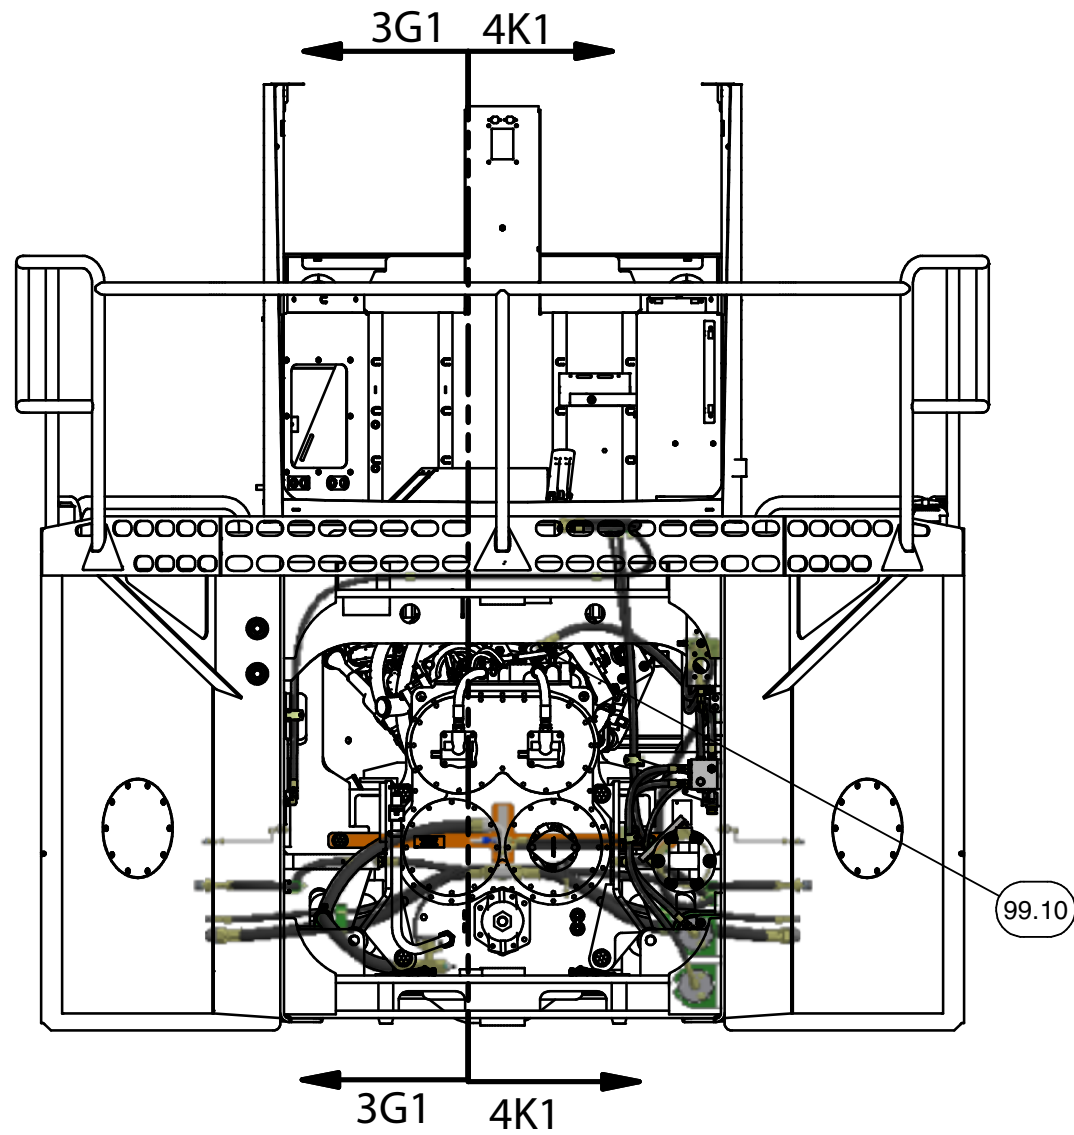

Hydraulic System - Brakes

Item	Part No.	Qty	Description	Item	Part No.	Qty	Description
	600954		Hydraulic System - Brakes				
1	* 251610	1	. Valve, Accum Charge	39	R833207	2	. Fitting
	251340	1	. . Repair Kit	40	R833103	1	. Fitting
2	* 590154	2	. Accumulator	41	231452	3	. Fitting
3	* 598056	1	. Assembly, Manifold	42	210709	3	. Fitting
4	591858	2	. Fitting	43	209080	1	. Fitting
5	594420	2	. Fitting	44	231441	2	. Fitting
6	591857	2	. Fitting	45	212762	2	. Fitting
7	R1992651	2	. Screw, Bleeder	46	R833200	1	. Fitting
8	241844	2	. Fitting	47	235314	2	. Fitting
9	601572	2	. Fitting	48	231537	14	. Clamp
10	R833550	2	. Fitting	49	231296	2	. Clamp
11	296418W	2	. Washer	50	CLP0100175	3	. Clamp, Hydra-Zorb
12	Y23C-M08100	2	. Capscrew	51	CLP0100112	9	. Clamp, Hydra-Zorb
13	221767W	2	. Washer	52	R833251	1	. Fitting
14	R13811034	2	. Capscrew	53	239234	1	. Fitting
15	221771W	4	. Washer	54	601545	1	. Clamp Assembly
16	Y18C-0820	4	. Capscrew	55	231251	1	. Clamp
17	248976	1	. Fitting	56	601359	2	. Tube Assembly
18	601358	1	. Fitting	57	597332	2	. Clamp, Hydra-Zorb
19	251424	1	. Sensor, Temp	99	601348	1	. Kit, Hose
20	R834006	1	. Fitting	99.1	235540	1	. . Hose Assembly
21	601543	1	. Bracket	99.2	600466	1	. . Hose Assembly
22	221780W	4	. Washer	99.3	237964	1	. . Hose Assembly
23	R13803587	2	. Locknut	99.4	601354	2	. . Hose Assembly
24	R13806324	2	. Capscrew	99.5	77574	1	. . Hose Assembly
25	598084	1	. Fitting	99.6	601350	1	. . Hose Assembly
26	601367	1	. Fitting	99.7	601351	1	. . Hose Assembly
27	R834700	1	. Fitting	99.8	242271	1	. . Hose Assembly
28	595255	2	. Fitting	99.9	592323	1	. . Hose Assembly
29	595290	2	. Fitting	99.10	598062	1	. . Hose Assembly
30	595291	2	. Fitting	99.11	601352	1	. . Hose Assembly
31	R14040	6	. Coupler, Male	99.12	601353	1	. . Hose Assembly
32	R833112	4	. Fitting	99.13	601355	1	. . Hose Assembly
33	598086	1	. Fitting	99.14	242125	2	. . Hose Assembly
34	598153	1	. Transducer	99.15	239847	1	. . Hose Assembly
35	R834002	1	. Fitting	99.16	592321	1	. . Hose Assembly
36	231466	1	. Fitting	99.17	601357	1	. . Hose Assembly
37	231439	4	. Fitting	99.18	601356	1	. . Hose Assembly
38	R833261	2	. Fitting	99.19	601349	1	. . Hose Assembly

* See Separate Coverage

Lorem ipsum