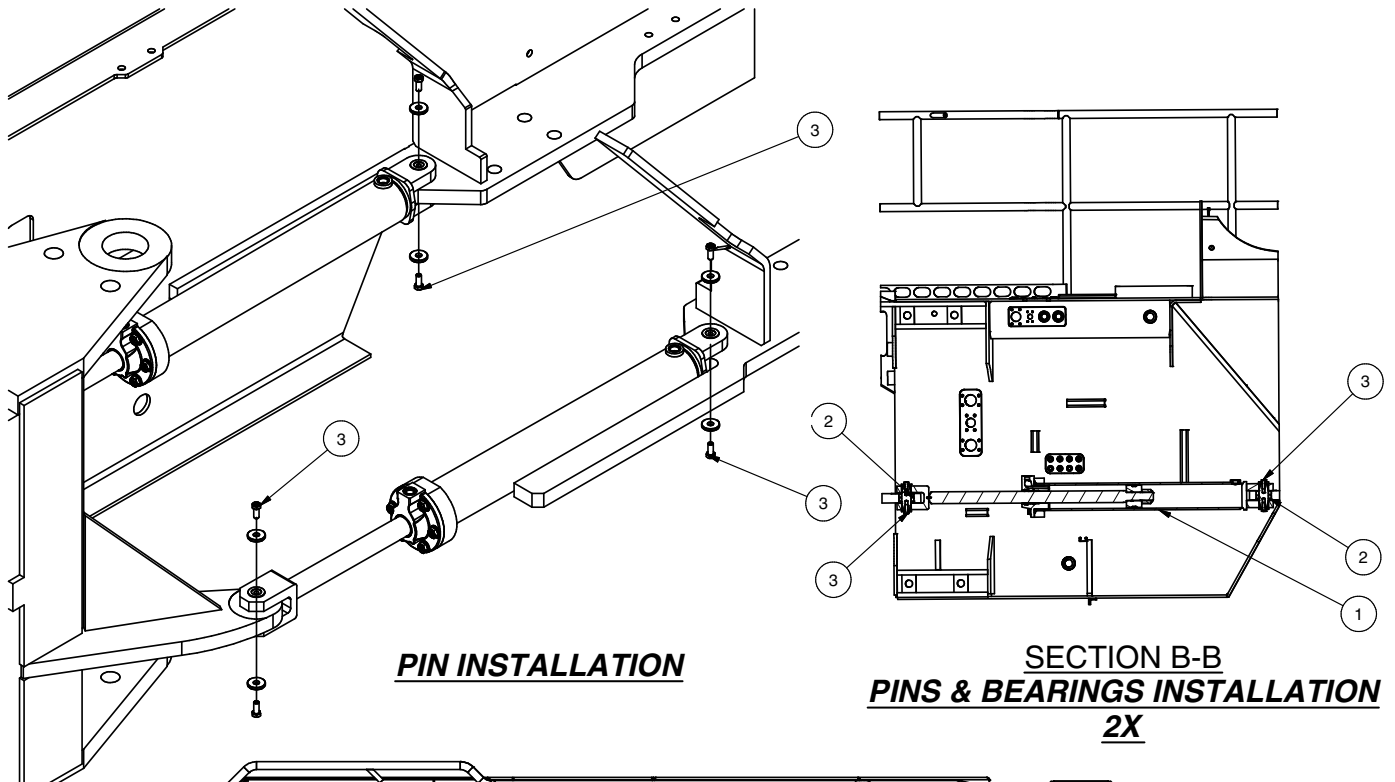

Installation, Cylinder - Steering

Item	Part No.	Qty	Description	Item	Part No.	Qty	Description
	600949		Installation, Cylinder - Strg				
1	* 601095	2	. Cylinder Assembly	3	601115	4	. Pin
2	204502	4	. Bearing				