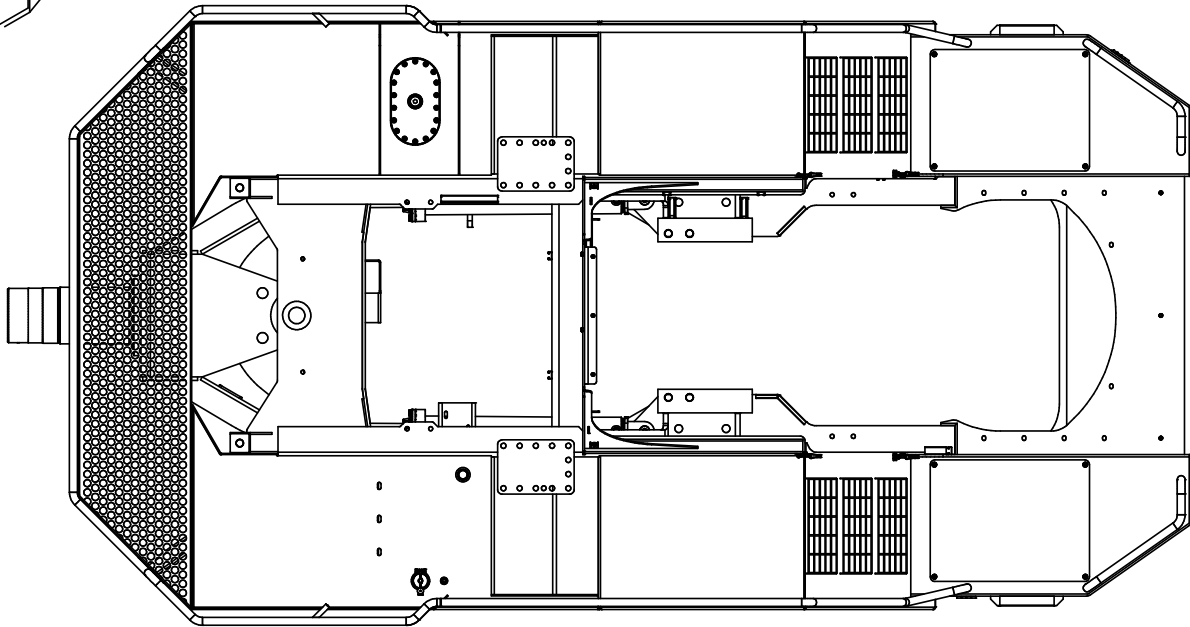

Installation, Cylinder - Steering

Item	Part No.	Qty	Description	Item	Part No.	Qty	Description
	600949		Installation, Cylinder - Strg				
1	* 601095	2	. Cylinder Assembly	3	601115	4	. Pin
2	204502	4	. Bearing				