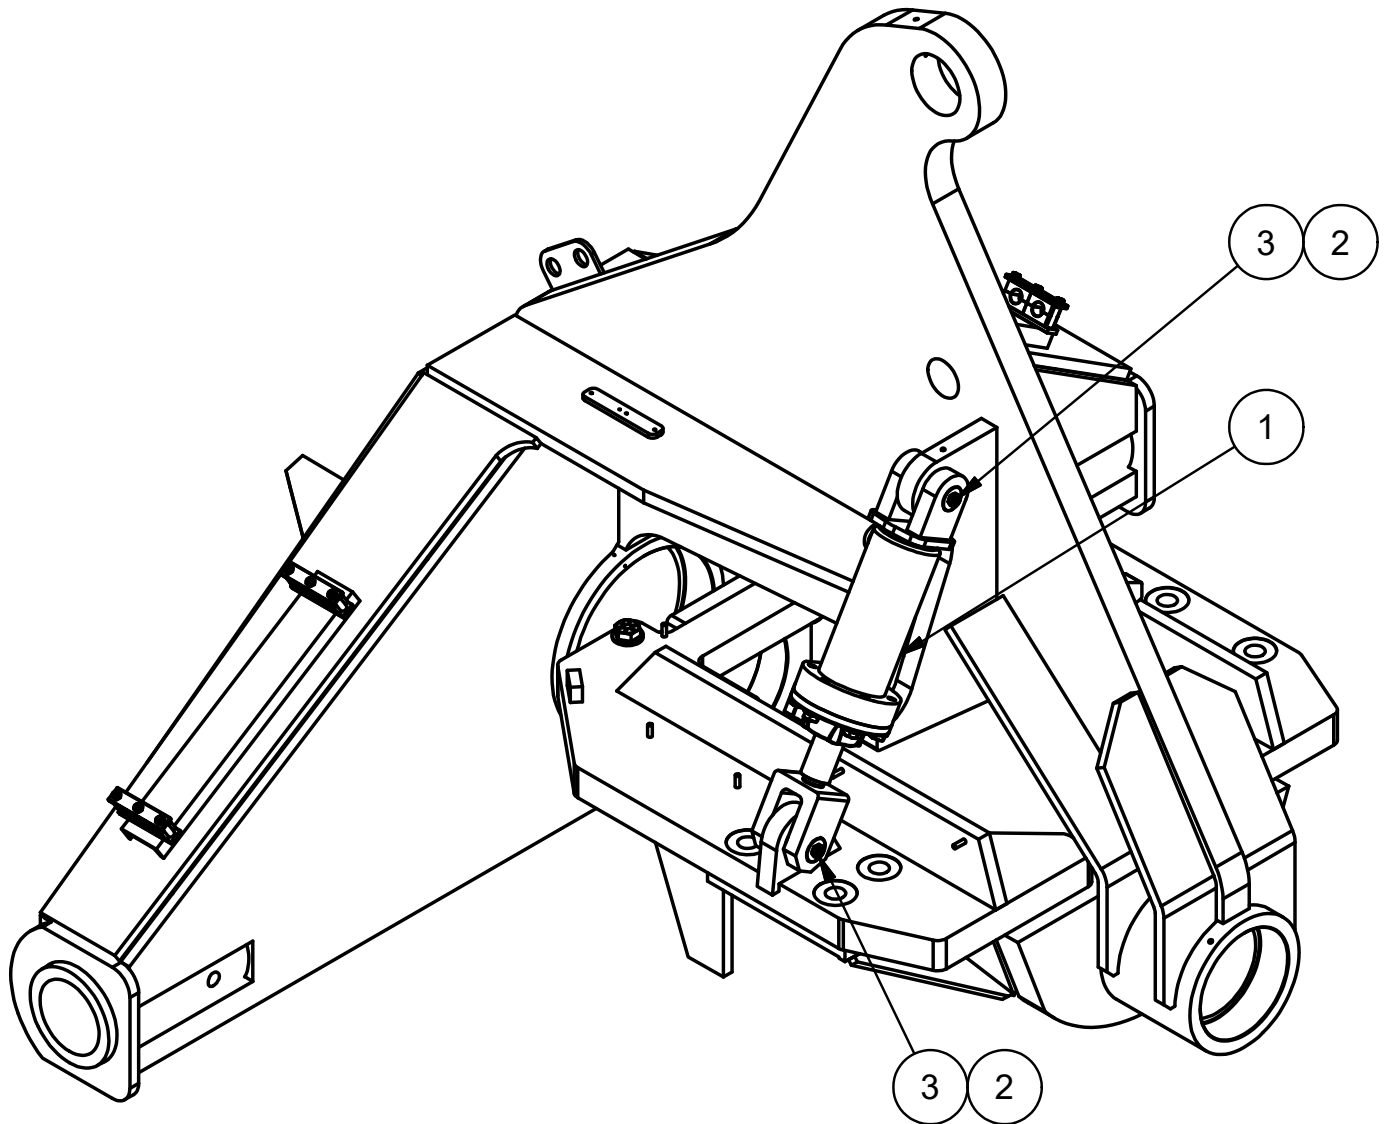

Installation, Cylinder - Tilt

Item	Part No.	Qty	Description	Item	Part No.	Qty	Description
	600948		Installation, Cylinder - Tilt				
1	* 601145	1	. Cylinder Assembly	3	601115	2	. Pin
2	204502	2	. Bearing				