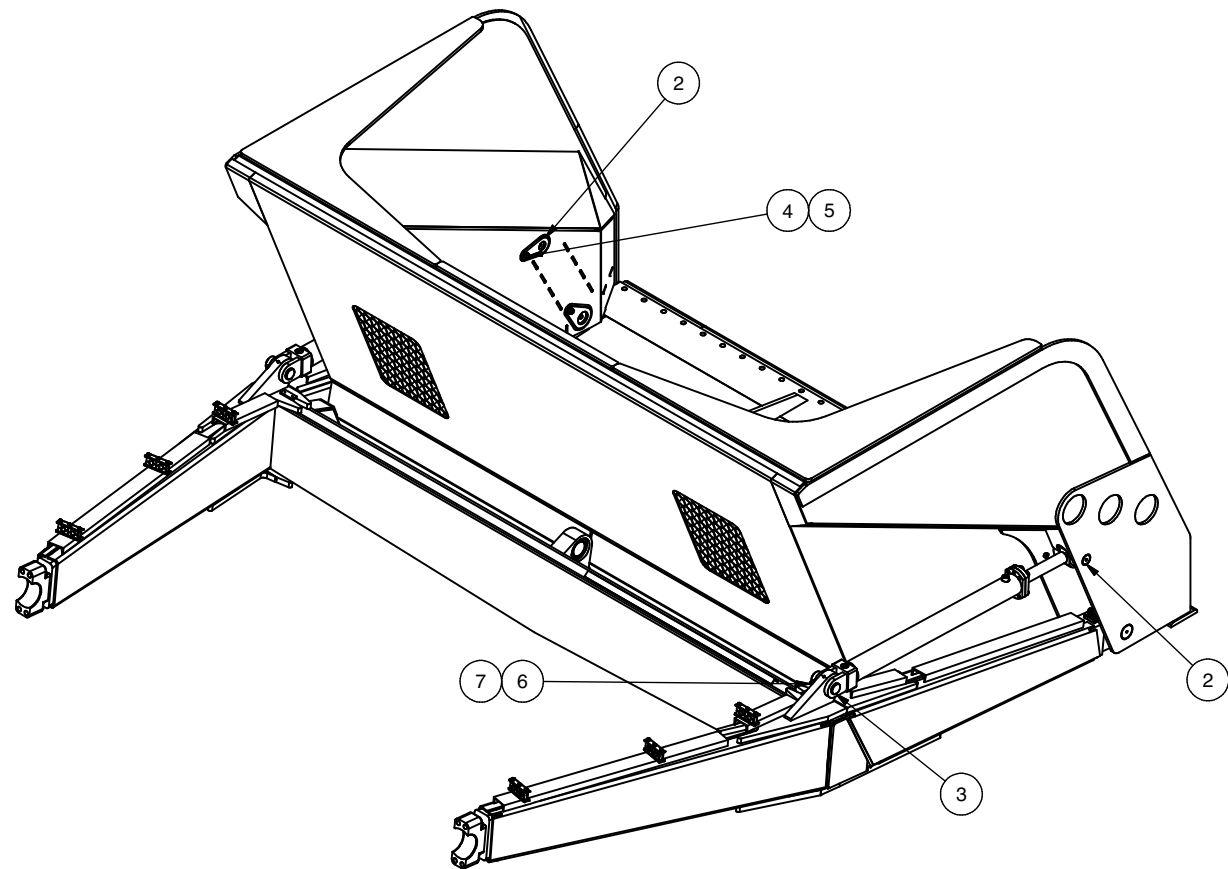

SECTION A-A