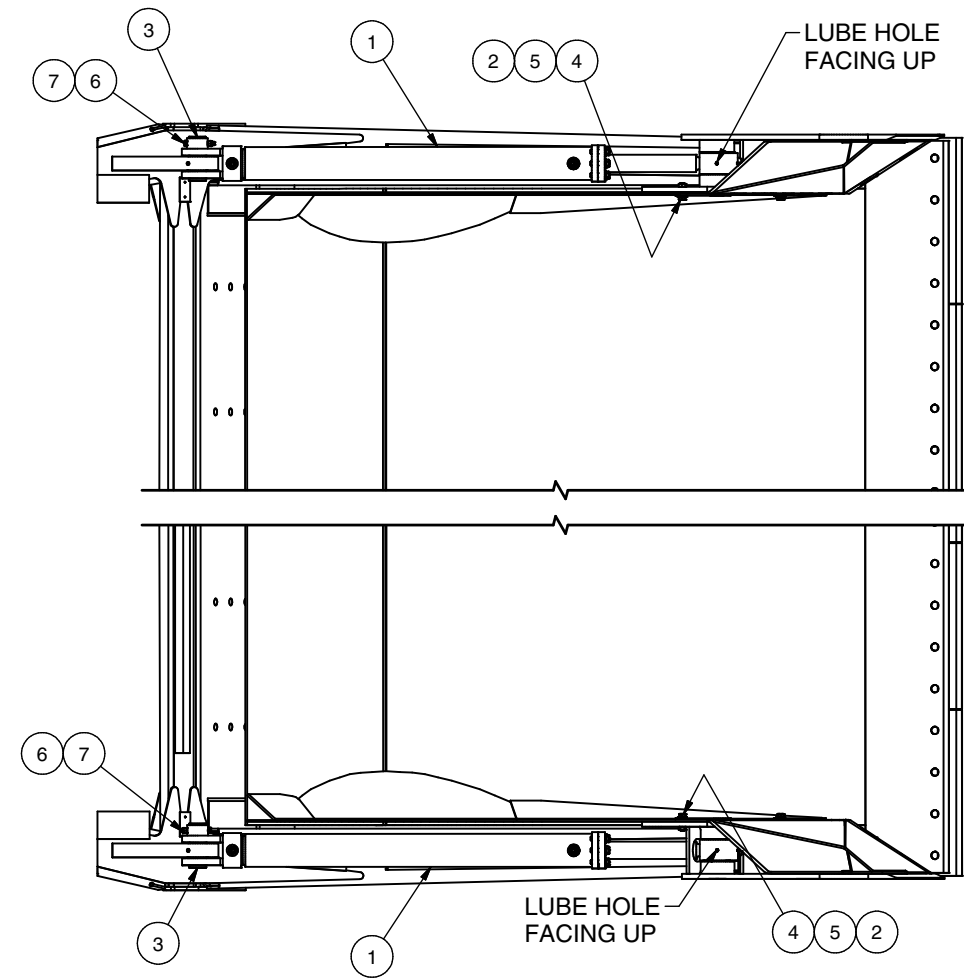

SECTION A-A