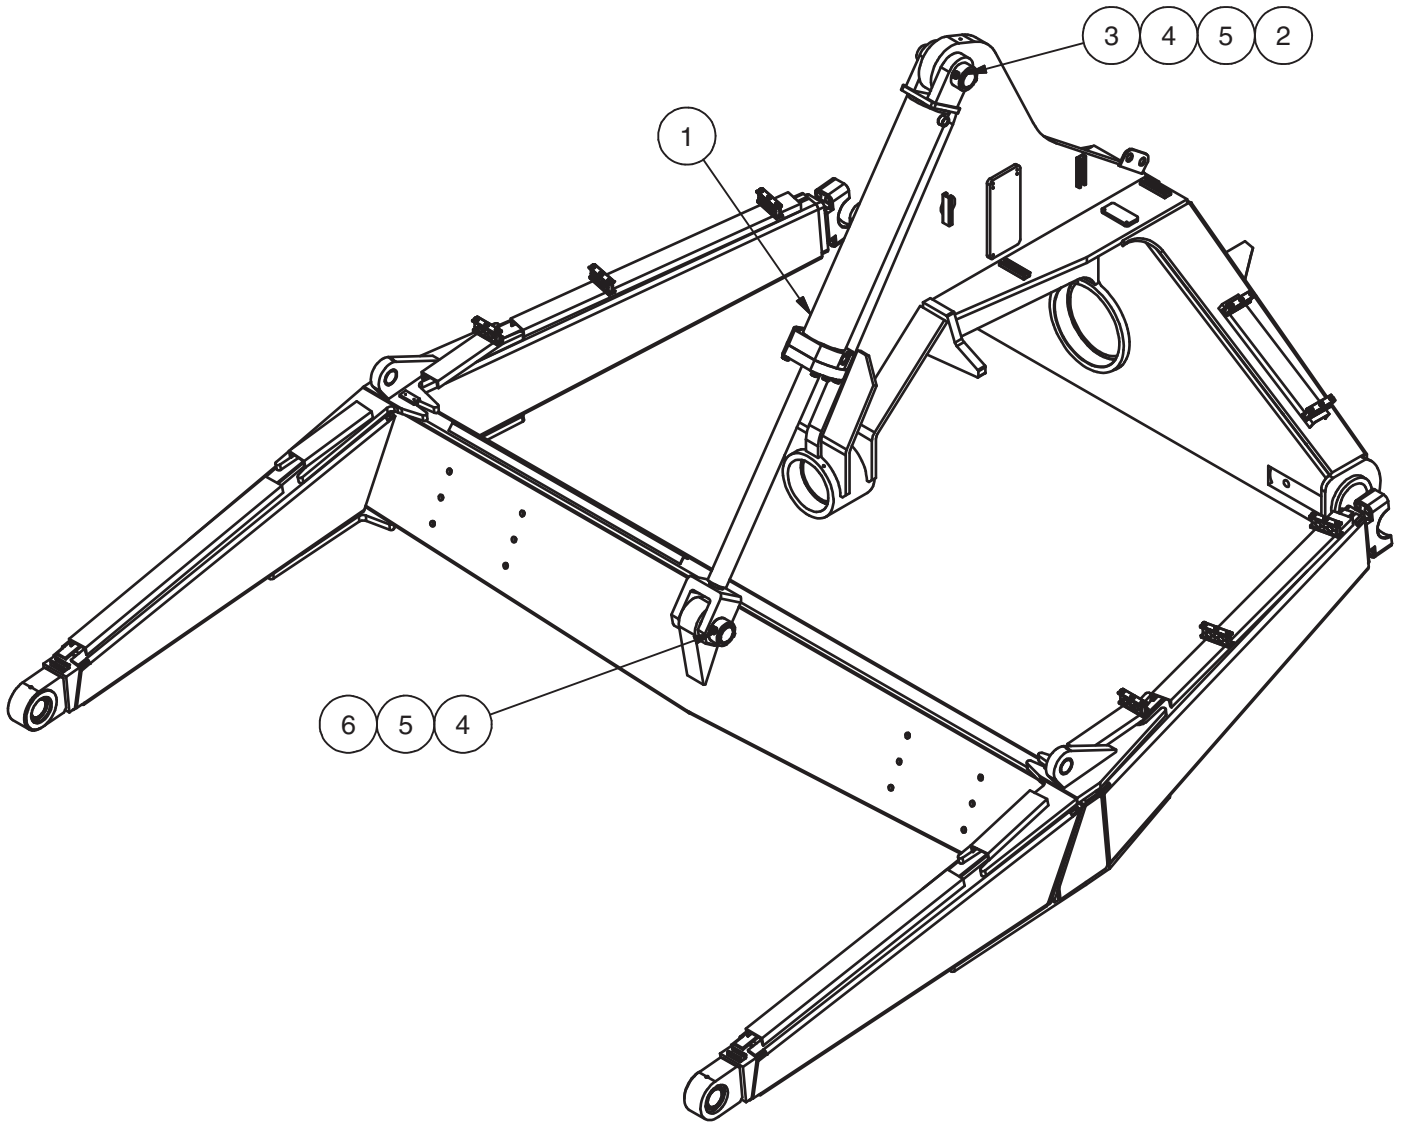

Installation, Cylinder - Hoist

Item	Part No.	Qty	Description	Item	Part No.	Qty	Description
<b>600946 Installation, Cylinder - Hoist</b>							
1	* 601154	1	. Cylinder Assembly	4	230682W	2	. Capscrew
2	214314	1	. Bearing	5	R13811196	2	. Locknut
3	601166	1	. Pin	6	541274	1	. Pin