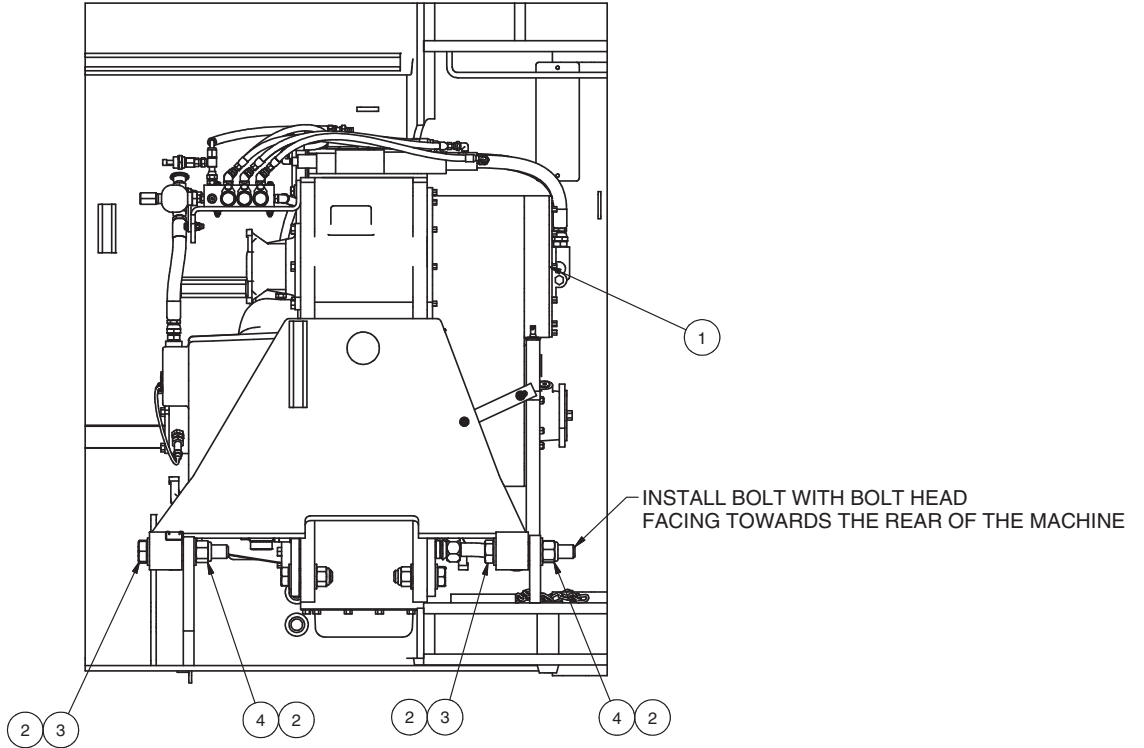

Transmission Installation

SECTION A-A
VIEW CROPPED FOR CLARITY

Item	Part No.	Qty	Description	Item	Part No.	Qty	Description
600944 Transmission Installation							
1	* 600962	1	. Trans Assembly, 8000 Series	3	230750	4	. Capscrew
2	225851	8	. Washer	4	R13803588	4	. Locknut