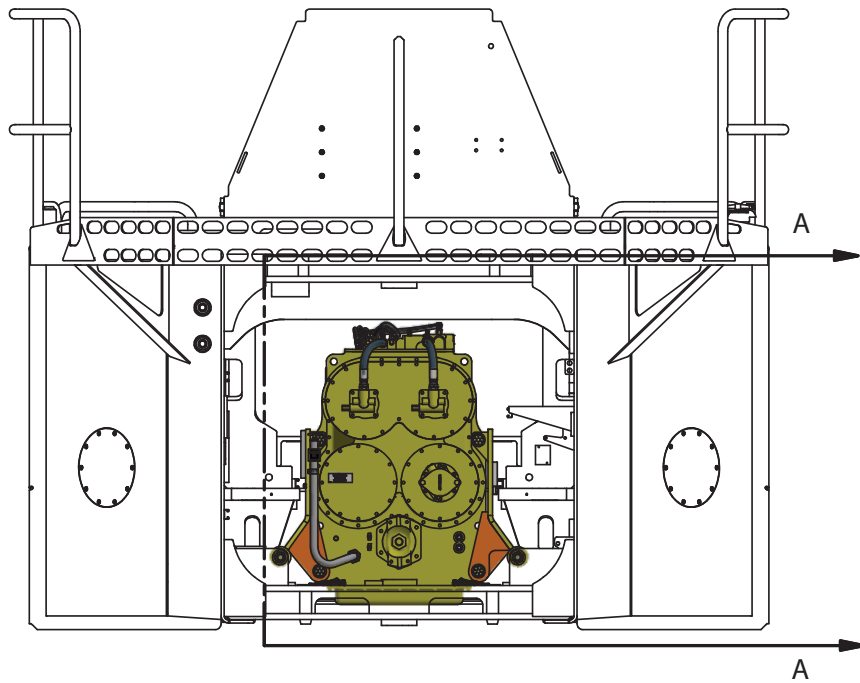

Transmission Installation

SECTION A-A
VIEW CROPPED FOR CLARITY

Item	Part No.	Qty	Description	Item	Part No.	Qty	Description
600944 Transmission Installation							
1	* 600962	1	. Trans Assembly, 8000 Series	3	230750	4	. Capscrew
2	225851	8	. Washer	4	R13803588	4	. Locknut