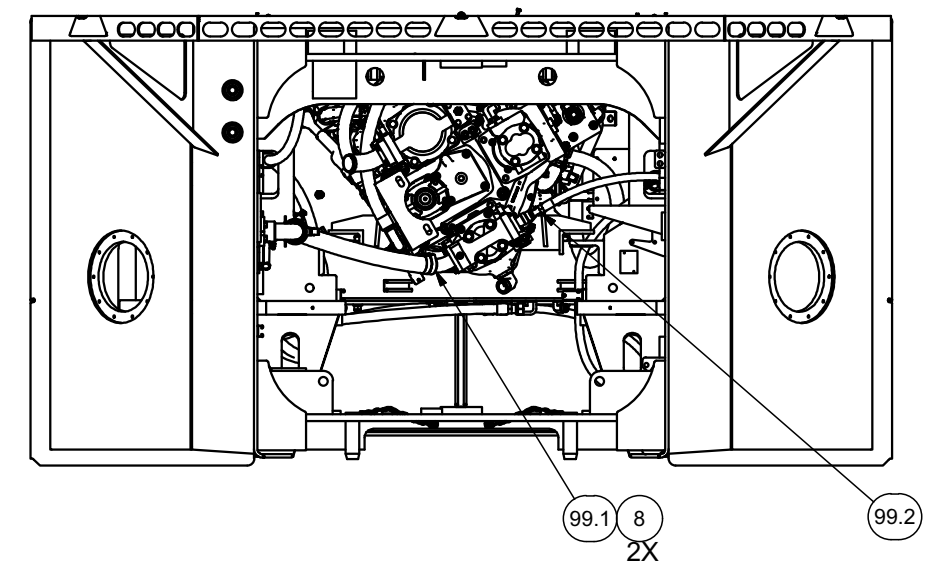

Cooling System

Cooling System

Item	Part No.	Qty	Description	Item	Part No.	Qty	Description
	600942		Cooling System				
1	* 601051	1	. Cooling Assembly	13	R13810989	2	. Capscrew
2	601289	2	. Plate, Door Stop	14	Y17C-1036	13	. Capscrew
3	590052	2	. Stop, Door	15	221763W	10	. Washer
4	R833276	1	. Fitting	16	234271	23	. Washer
5	231452	1	. Fitting	17	15113W	8	. Locknut
6	602557	1	. Fitting	18	Y17D-10	10	. Locknut
7	23390	1	. Kit, Split Flange	19	253983	1	. Ball Valve
	203523	1	.. O-Ring	20	594450	1	. Fitting
	209539	2	.. Clamp Half	99	601288	1	. Kit, Hose
8	219321	4	. T-Bolt Clamp	99.1	201439-40	1	.. Suction Hose
9	256890	4	. U-Bolt	99.2	602172	1	.. Hose Assembly
10	231537	5	. Clamp	99.3	601994	1	.. Hose Assembly
11	CLP0100112	4	. Clamp, Hydra-Zorb	99.4	601287	1	.. Hose Assembly
12	255588	3	. Clamp, Hydra-Zorb				

* See Separate Coverage

SECTION 1A1-1A1
2 PLCS

SECTION 2B1-2B1

SECTION 2C1-2C1

SECTION 2E1-2E1

VIEW 2D1-2D1

SECTION 2F2-2F2