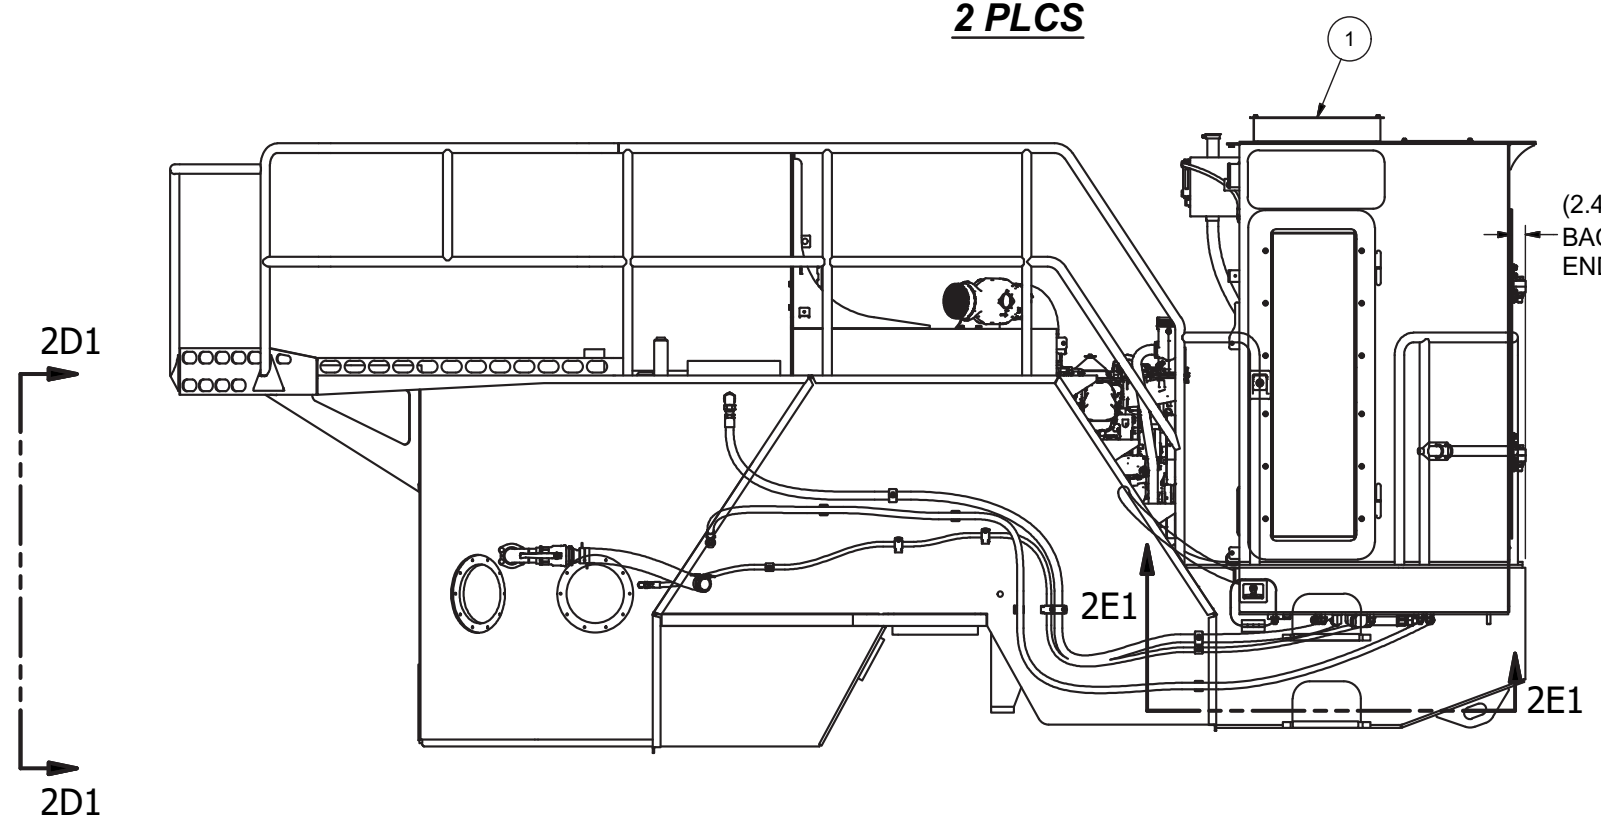

Cooling System

Cooling System

Item	Part No.	Qty	Description	Item	Part No.	Qty	Description
	600942		Cooling System				
1	* 601051	1	. Cooling Assembly	13	R13810989	2	. Capscrew
2	601289	2	. Plate, Door Stop	14	Y17C-1036	13	. Capscrew
3	590052	2	. Stop, Door	15	221763W	10	. Washer
4	R833276	1	. Fitting	16	234271	23	. Washer
5	231452	1	. Fitting	17	15113W	8	. Locknut
6	602557	1	. Fitting	18	Y17D-10	10	. Locknut
7	23390	1	. Kit, Split Flange	19	253983	1	. Ball Valve
	203523	1	.. O-Ring	20	594450	1	. Fitting
	209539	2	.. Clamp Half	99	601288	1	. Kit, Hose
8	219321	4	. T-Bolt Clamp	99.1	201439-40	1	.. Suction Hose
9	256890	4	. U-Bolt	99.2	602172	1	.. Hose Assembly
10	231537	5	. Clamp	99.3	601994	1	.. Hose Assembly
11	CLP0100112	4	. Clamp, Hydra-Zorb	99.4	601287	1	.. Hose Assembly
12	255588	3	. Clamp, Hydra-Zorb				

* See Separate Coverage

SECTION 1A1-1A1
2 PLCS

SECTION 2B1-2B1

SECTION 2C1-2C1

SECTION 2E1-2E1

VIEW 2D1-2D1

SECTION 2F2-2F2