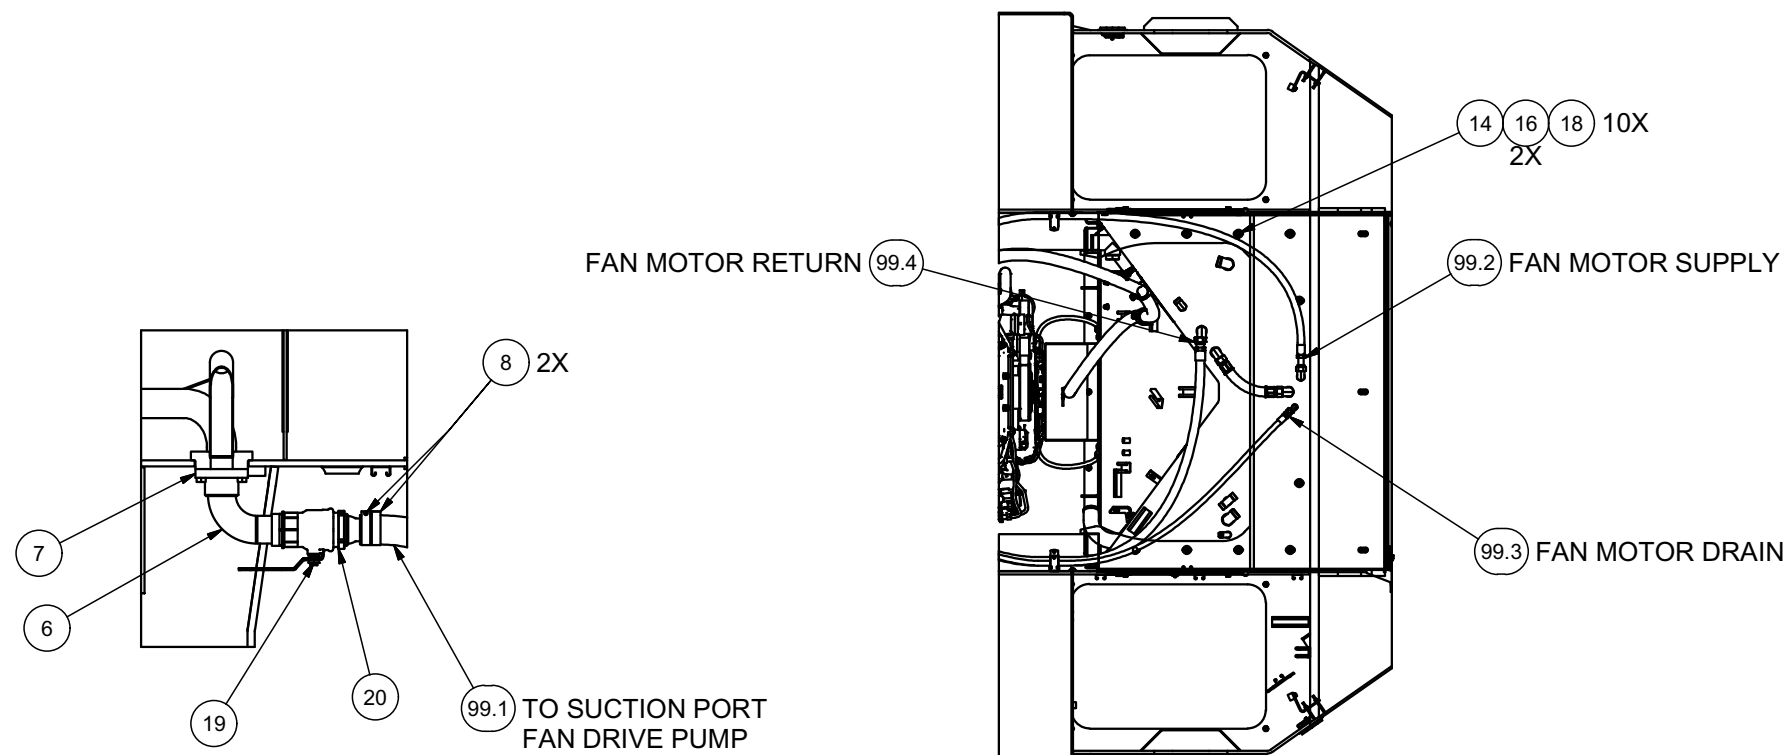

Cooling System

Cooling System

Item	Part No.	Qty	Description	Item	Part No.	Qty	Description
	600942		Cooling System				
1	* 601051	1	. Cooling Assembly	13	R13810989	2	. Capscrew
2	601289	2	. Plate, Door Stop	14	Y17C-1036	13	. Capscrew
3	590052	2	. Stop, Door	15	221763W	10	. Washer
4	R833276	1	. Fitting	16	234271	23	. Washer
5	231452	1	. Fitting	17	15113W	8	. Locknut
6	602557	1	. Fitting	18	Y17D-10	10	. Locknut
7	23390	1	. Kit, Split Flange	19	253983	1	. Ball Valve
	203523	1	.. O-Ring	20	594450	1	. Fitting
	209539	2	.. Clamp Half	99	601288	1	. Kit, Hose
8	219321	4	. T-Bolt Clamp	99.1	201439-40	1	.. Suction Hose
9	256890	4	. U-Bolt	99.2	602172	1	.. Hose Assembly
10	231537	5	. Clamp	99.3	601994	1	.. Hose Assembly
11	CLP0100112	4	. Clamp, Hydra-Zorb	99.4	601287	1	.. Hose Assembly
12	255588	3	. Clamp, Hydra-Zorb				

* See Separate Coverage

SECTION 1A1-1A1
2 PLCS

SECTION 2B1-2B1

SECTION 2C1-2C1

SECTION 2E1-2E1

VIEW 2D1-2D1

SECTION 2F2-2F2