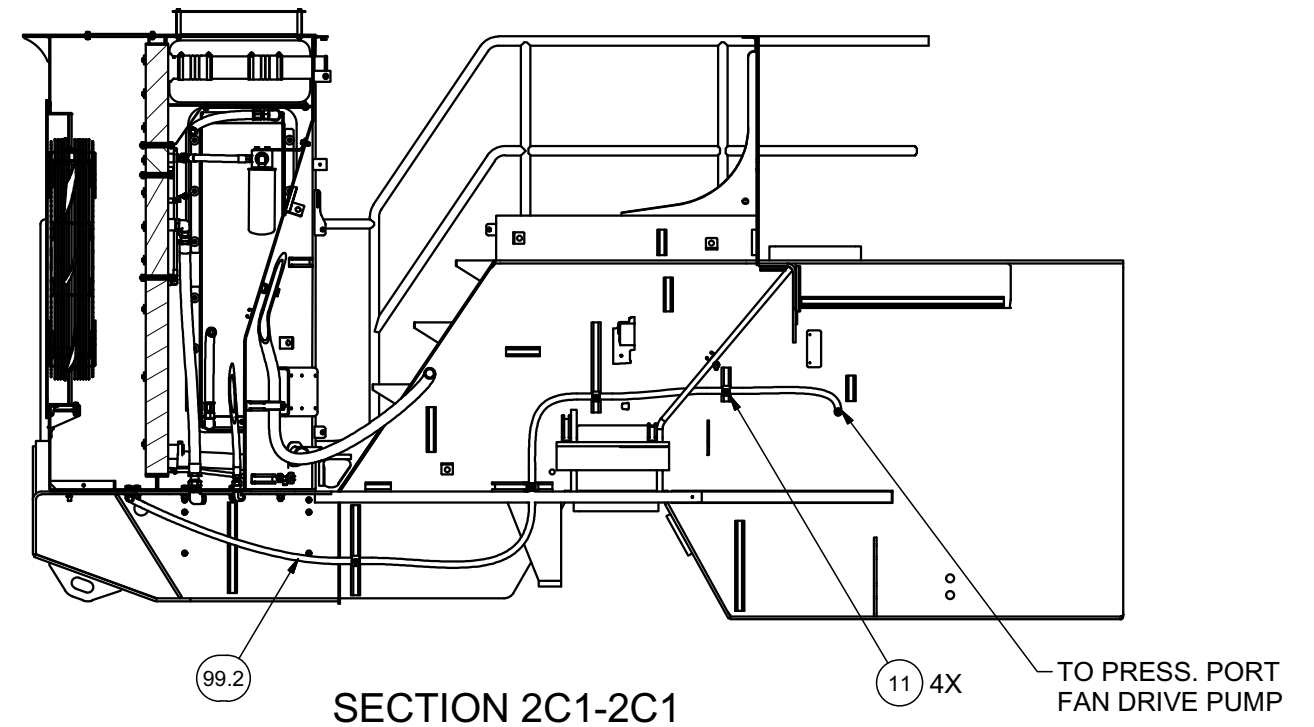

Cooling System

Cooling System

Item	Part No.	Qty	Description	Item	Part No.	Qty	Description
	600942		Cooling System				
1	* 601051	1	. Cooling Assembly	13	R13810989	2	. Capscrew
2	601289	2	. Plate, Door Stop	14	Y17C-1036	13	. Capscrew
3	590052	2	. Stop, Door	15	221763W	10	. Washer
4	R833276	1	. Fitting	16	234271	23	. Washer
5	231452	1	. Fitting	17	15113W	8	. Locknut
6	602557	1	. Fitting	18	Y17D-10	10	. Locknut
7	23390	1	. Kit, Split Flange	19	253983	1	. Ball Valve
	203523	1	.. O-Ring	20	594450	1	. Fitting
	209539	2	.. Clamp Half	99	601288	1	. Kit, Hose
8	219321	4	. T-Bolt Clamp	99.1	201439-40	1	.. Suction Hose
9	256890	4	. U-Bolt	99.2	602172	1	.. Hose Assembly
10	231537	5	. Clamp	99.3	601994	1	.. Hose Assembly
11	CLP0100112	4	. Clamp, Hydra-Zorb	99.4	601287	1	.. Hose Assembly
12	255588	3	. Clamp, Hydra-Zorb				

* See Separate Coverage

SECTION 1A1-1A1
2 PLCS

SECTION 2B1-2B1

SECTION 2C1-2C1

SECTION 2E1-2E1

VIEW 2D1-2D1

SECTION 2F2-2F2