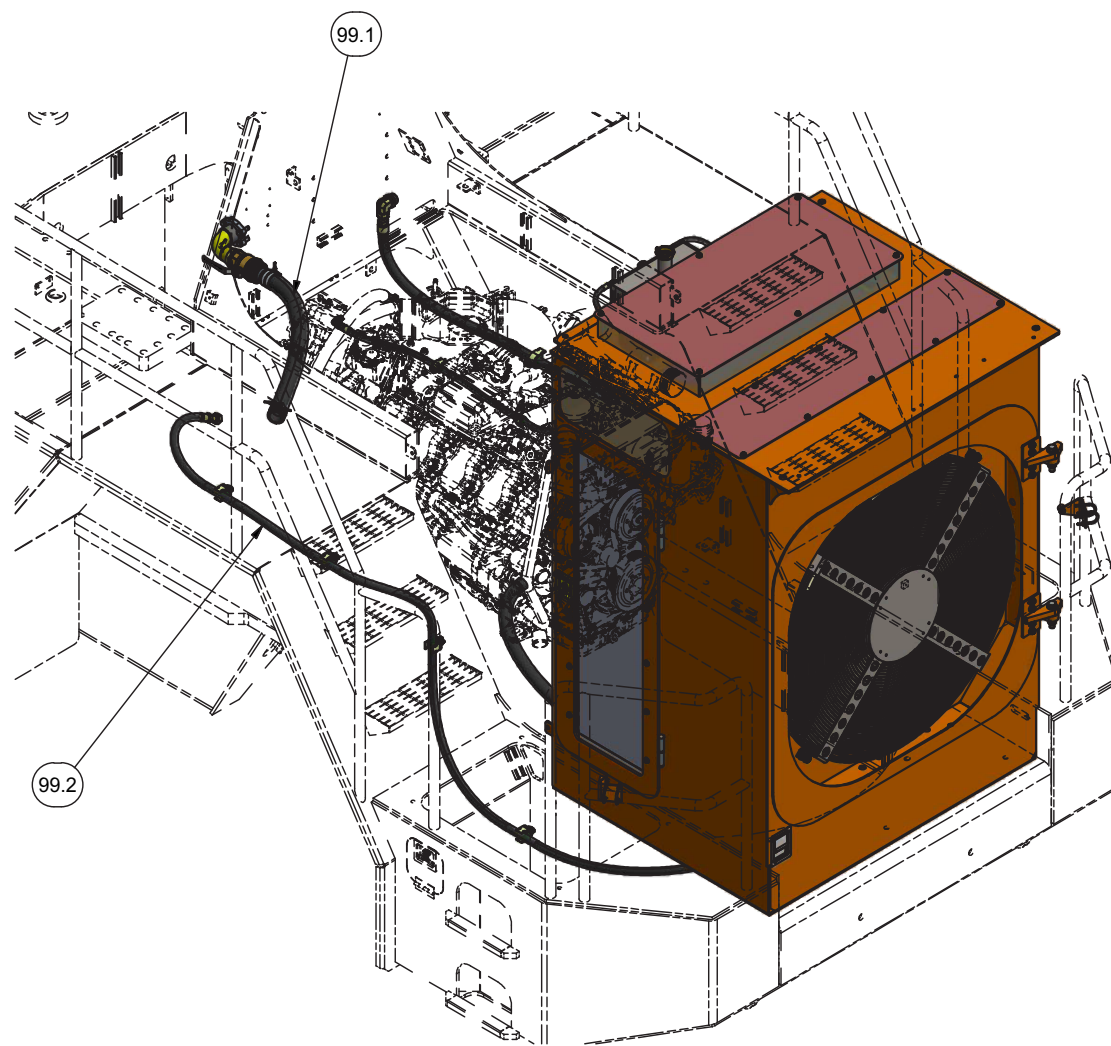

Cooling System

Cooling System

Item	Part No.	Qty	Description	Item	Part No.	Qty	Description
	600942		Cooling System				
1	* 601051	1	. Cooling Assembly	13	R13810989	2	. Capscrew
2	601289	2	. Plate, Door Stop	14	Y17C-1036	13	. Capscrew
3	590052	2	. Stop, Door	15	221763W	10	. Washer
4	R833276	1	. Fitting	16	234271	23	. Washer
5	231452	1	. Fitting	17	15113W	8	. Locknut
6	602557	1	. Fitting	18	Y17D-10	10	. Locknut
7	23390	1	. Kit, Split Flange	19	253983	1	. Ball Valve
	203523	1	.. O-Ring	20	594450	1	. Fitting
	209539	2	.. Clamp Half	99	601288	1	. Kit, Hose
8	219321	4	. T-Bolt Clamp	99.1	201439-40	1	.. Suction Hose
9	256890	4	. U-Bolt	99.2	602172	1	.. Hose Assembly
10	231537	5	. Clamp	99.3	601994	1	.. Hose Assembly
11	CLP0100112	4	. Clamp, Hydra-Zorb	99.4	601287	1	.. Hose Assembly
12	255588	3	. Clamp, Hydra-Zorb				

* See Separate Coverage

SECTION 1A1-1A1
2 PLCS

SECTION 2B1-2B1

SECTION 2C1-2C1

SECTION 2E1-2E1

VIEW 2D1-2D1

SECTION 2F2-2F2