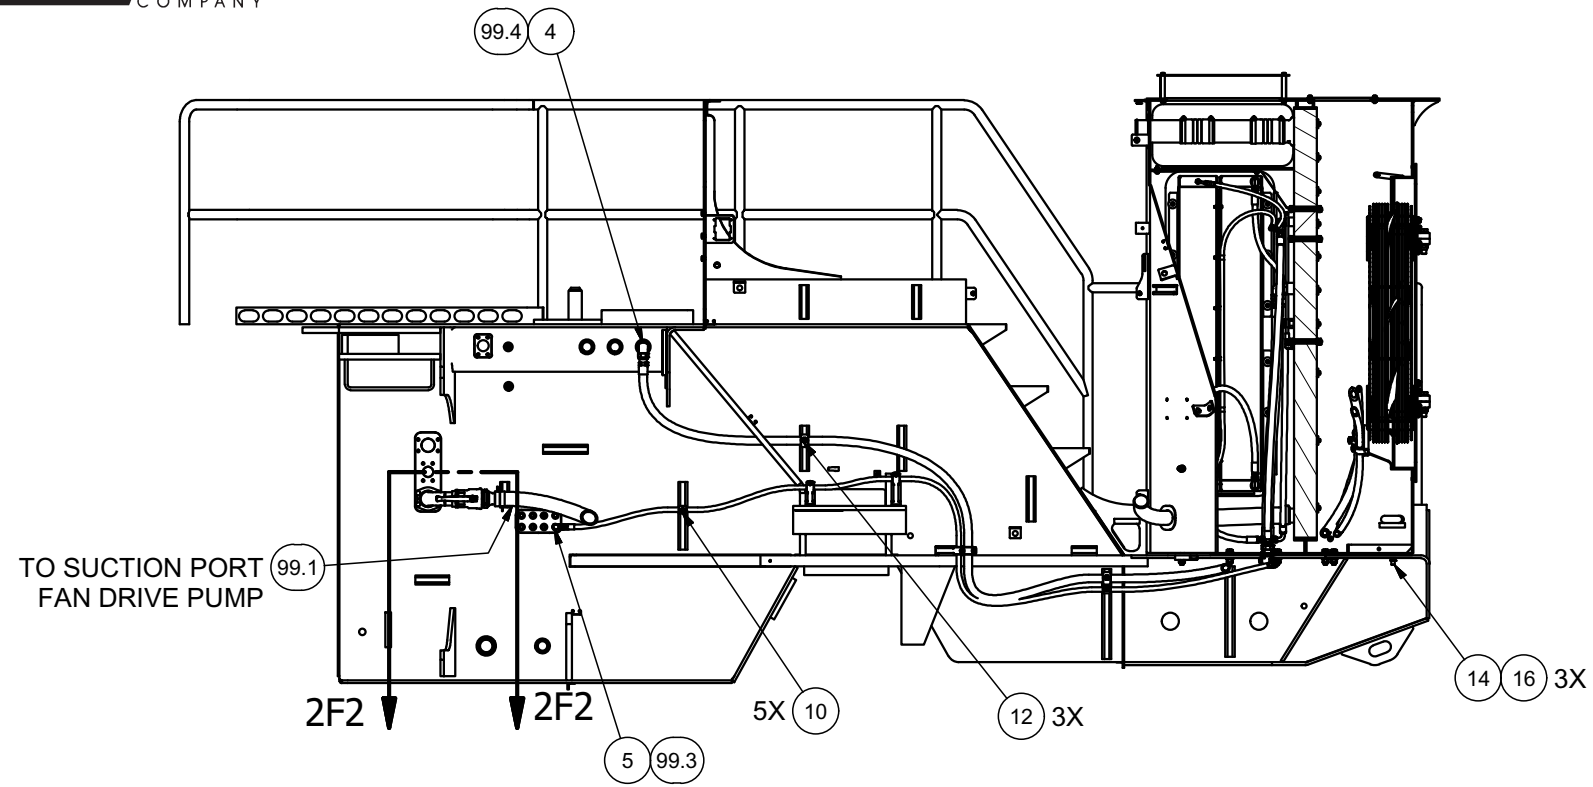

Cooling System

Cooling System

Item	Part No.	Qty	Description	Item	Part No.	Qty	Description
	600942		Cooling System				
1	* 601051	1	. Cooling Assembly	13	R13810989	2	. Capscrew
2	601289	2	. Plate, Door Stop	14	Y17C-1036	13	. Capscrew
3	590052	2	. Stop, Door	15	221763W	10	. Washer
4	R833276	1	. Fitting	16	234271	23	. Washer
5	231452	1	. Fitting	17	15113W	8	. Locknut
6	602557	1	. Fitting	18	Y17D-10	10	. Locknut
7	23390	1	. Kit, Split Flange	19	253983	1	. Ball Valve
	203523	1	.. O-Ring	20	594450	1	. Fitting
	209539	2	.. Clamp Half	99	601288	1	. Kit, Hose
8	219321	4	. T-Bolt Clamp	99.1	201439-40	1	.. Suction Hose
9	256890	4	. U-Bolt	99.2	602172	1	.. Hose Assembly
10	231537	5	. Clamp	99.3	601994	1	.. Hose Assembly
11	CLP0100112	4	. Clamp, Hydra-Zorb	99.4	601287	1	.. Hose Assembly
12	255588	3	. Clamp, Hydra-Zorb				

* See Separate Coverage

SECTION 1A1-1A1
2 PLCS

SECTION 2B1-2B1

SECTION 2C1-2C1

SECTION 2E1-2E1

VIEW 2D1-2D1

SECTION 2F2-2F2