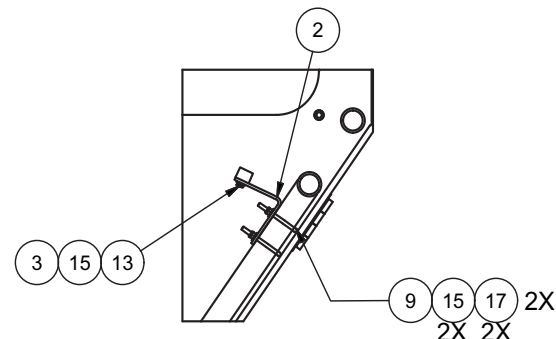

Cooling System

Cooling System

Item	Part No.	Qty	Description	Item	Part No.	Qty	Description
	600942		Cooling System				
1	* 601051	1	. Cooling Assembly	13	R13810989	2	. Capscrew
2	601289	2	. Plate, Door Stop	14	Y17C-1036	13	. Capscrew
3	590052	2	. Stop, Door	15	221763W	10	. Washer
4	R833276	1	. Fitting	16	234271	23	. Washer
5	231452	1	. Fitting	17	15113W	8	. Locknut
6	602557	1	. Fitting	18	Y17D-10	10	. Locknut
7	23390	1	. Kit, Split Flange	19	253983	1	. Ball Valve
	203523	1	.. O-Ring	20	594450	1	. Fitting
	209539	2	.. Clamp Half	99	601288	1	. Kit, Hose
8	219321	4	. T-Bolt Clamp	99.1	201439-40	1	.. Suction Hose
9	256890	4	. U-Bolt	99.2	602172	1	.. Hose Assembly
10	231537	5	. Clamp	99.3	601994	1	.. Hose Assembly
11	CLP0100112	4	. Clamp, Hydra-Zorb	99.4	601287	1	.. Hose Assembly
12	255588	3	. Clamp, Hydra-Zorb				

* See Separate Coverage

SECTION 1A1-1A1
2 PLCS

SECTION 2B1-2B1

SECTION 2C1-2C1

SECTION 2E1-2E1

VIEW 2D1-2D1

SECTION 2F2-2F2