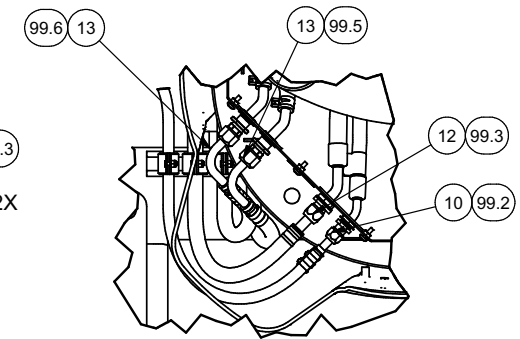

Installation, Heater & A/C

Installation, Heater & A/C

Item	Part No.	Qty	Description	Item	Part No.	Qty	Description
	600940		Installation, Heater & A/C				
1	599500	1	. Assembly, Receiver Dryer	14	595701	2	. Fitting
2	239197	1	. Switch, Pressure	15	597359	1	. Fitting
3	209698	1	. Clamp	16	231412	1	. Ball Valve
4	231537	4	. Clamp	17	245043	2	. Hose End
5	231250	16	. Clamp	18	94295	3	. AC Power Clean And Flush
6	588316	1	. Clamp, Hydra-Zorb	99	601508	1	. Kit, Hose
7	201431	4	. Hose Clamp	99.1	259106-27	1	.. Hose
8	249329	4	. Cable Tie	99.2	259106-137	1	.. Hose
9	592691	1	. Fitting	99.3	586891-112	1	.. Hose
10	909003	2	. Fitting	99.4	259106-18.5	1	.. Hose
11	592690	1	. Fitting	99.5	259356-150	1	.. Hose, Heater
12	586890	1	. Fitting	99.6	259356-180	1	.. Hose, Heater
13	586889	2	. Fitting	99.7	259356-72	1	.. Hose, Heater

SECTION 1A1-1A1

SECTION 2C1-2C1

DETAIL 2G1

DETAIL 2J1

DETAIL 2K2

DETAIL 2H1

SECTION 2B1-2B1

SECTION 2F1-2F1

HEATER RETURN (7) 99.6 (3) 99.7 (7) HEATER SUPPLY

DETAIL 2E1

SECTION 2D1-2D1

DETAIL 2L2

SECURE VALVE
IN CLAMP