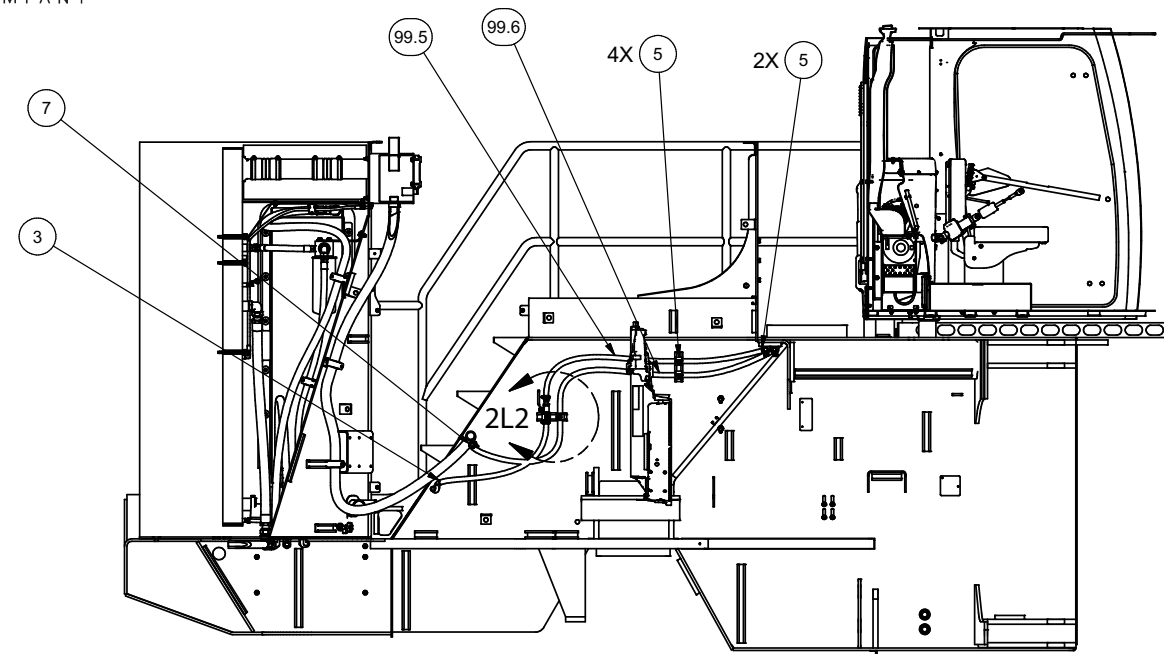

Installation, Heater & A/C

Installation, Heater & A/C

Item	Part No.	Qty	Description	Item	Part No.	Qty	Description
	600940		Installation, Heater & A/C				
1	599500	1	. Assembly, Receiver Dryer	14	595701	2	. Fitting
2	239197	1	. Switch, Pressure	15	597359	1	. Fitting
3	209698	1	. Clamp	16	231412	1	. Ball Valve
4	231537	4	. Clamp	17	245043	2	. Hose End
5	231250	16	. Clamp	18	94295	3	. AC Power Clean And Flush
6	588316	1	. Clamp, Hydra-Zorb	99	601508	1	. Kit, Hose
7	201431	4	. Hose Clamp	99.1	259106-27	1	.. Hose
8	249329	4	. Cable Tie	99.2	259106-137	1	.. Hose
9	592691	1	. Fitting	99.3	586891-112	1	.. Hose
10	909003	2	. Fitting	99.4	259106-18.5	1	.. Hose
11	592690	1	. Fitting	99.5	259356-150	1	.. Hose, Heater
12	586890	1	. Fitting	99.6	259356-180	1	.. Hose, Heater
13	586889	2	. Fitting	99.7	259356-72	1	.. Hose, Heater

SECTION 1A1-1A1

SECTION 2C1-2C1

DETAIL 2G1

DETAIL 2J1

DETAIL 2K2

DETAIL 2H1

SECTION 2B1-2B1

SECTION 2F1-2F1

HEATER RETURN (7) 99.6 (3) 99.7 (7) HEATER SUPPLY

DETAIL 2E1

SECTION 2D1-2D1

DETAIL 2L2

SECURE VALVE
IN CLAMP