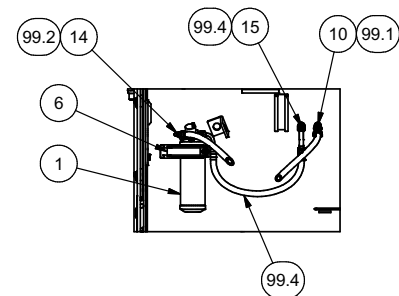

Installation, Heater & A/C

Installation, Heater & A/C

Item	Part No.	Qty	Description	Item	Part No.	Qty	Description
	600940		Installation, Heater & A/C				
1	599500	1	. Assembly, Receiver Dryer	14	595701	2	. Fitting
2	239197	1	. Switch, Pressure	15	597359	1	. Fitting
3	209698	1	. Clamp	16	231412	1	. Ball Valve
4	231537	4	. Clamp	17	245043	2	. Hose End
5	231250	16	. Clamp	18	94295	3	. AC Power Clean And Flush
6	588316	1	. Clamp, Hydra-Zorb	99	601508	1	. Kit, Hose
7	201431	4	. Hose Clamp	99.1	259106-27	1	.. Hose
8	249329	4	. Cable Tie	99.2	259106-137	1	.. Hose
9	592691	1	. Fitting	99.3	586891-112	1	.. Hose
10	909003	2	. Fitting	99.4	259106-18.5	1	.. Hose
11	592690	1	. Fitting	99.5	259356-150	1	.. Hose, Heater
12	586890	1	. Fitting	99.6	259356-180	1	.. Hose, Heater
13	586889	2	. Fitting	99.7	259356-72	1	.. Hose, Heater

SECTION 1A1-1A1

SECTION 2C1-2C1

DETAIL 2G1

DETAIL 2J1

DETAIL 2K2

DETAIL 2H1

SECTION 2B1-2B1

SECTION 2F1-2F1

HEATER RETURN (7) 99.6 (3) 99.7 (7) HEATER SUPPLY

DETAIL 2E1

SECTION 2D1-2D1

DETAIL 2L2

SECURE VALVE
IN CLAMP