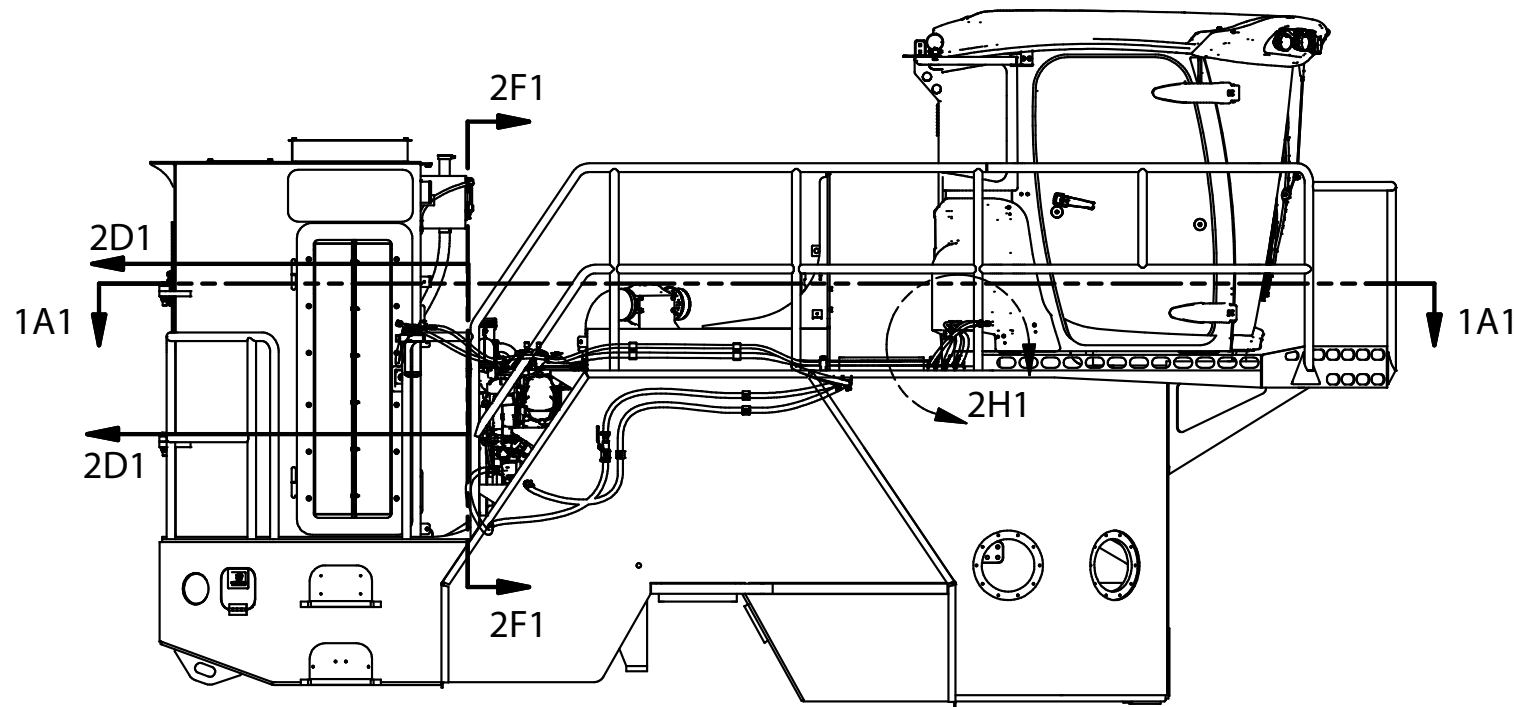

Installation, Heater & A/C

Installation, Heater & A/C

Item	Part No.	Qty	Description	Item	Part No.	Qty	Description
	600940		Installation, Heater & A/C				
1	599500	1	. Assembly, Receiver Dryer	14	595701	2	. Fitting
2	239197	1	. Switch, Pressure	15	597359	1	. Fitting
3	209698	1	. Clamp	16	231412	1	. Ball Valve
4	231537	4	. Clamp	17	245043	2	. Hose End
5	231250	16	. Clamp	18	94295	3	. AC Power Clean And Flush
6	588316	1	. Clamp, Hydra-Zorb	99	601508	1	. Kit, Hose
7	201431	4	. Hose Clamp	99.1	259106-27	1	.. Hose
8	249329	4	. Cable Tie	99.2	259106-137	1	.. Hose
9	592691	1	. Fitting	99.3	586891-112	1	.. Hose
10	909003	2	. Fitting	99.4	259106-18.5	1	.. Hose
11	592690	1	. Fitting	99.5	259356-150	1	.. Hose, Heater
12	586890	1	. Fitting	99.6	259356-180	1	.. Hose, Heater
13	586889	2	. Fitting	99.7	259356-72	1	.. Hose, Heater

SECTION 1A1-1A1

SECTION 2C1-2C1

DETAIL 2G1

DETAIL 2J1

DETAIL 2K2

DETAIL 2H1

SECTION 2B1-2B1

SECTION 2F1-2F1

HEATER RETURN (7) 99.6 (3) 99.7 (7) HEATER SUPPLY

DETAIL 2E1

SECTION 2D1-2D1

DETAIL 2L2

SECURE VALVE
IN CLAMP