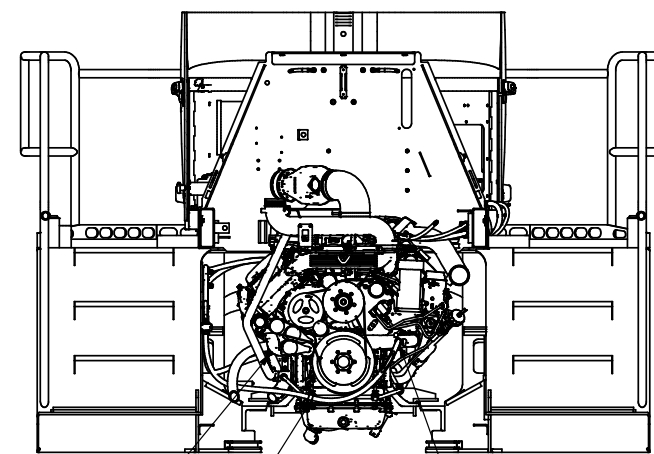

Installation, Heater & A/C

Installation, Heater & A/C

Item	Part No.	Qty	Description	Item	Part No.	Qty	Description
	600940		Installation, Heater & A/C				
1	599500	1	. Assembly, Receiver Dryer	14	595701	2	. Fitting
2	239197	1	. Switch, Pressure	15	597359	1	. Fitting
3	209698	1	. Clamp	16	231412	1	. Ball Valve
4	231537	4	. Clamp	17	245043	2	. Hose End
5	231250	16	. Clamp	18	94295	3	. AC Power Clean And Flush
6	588316	1	. Clamp, Hydra-Zorb	99	601508	1	. Kit, Hose
7	201431	4	. Hose Clamp	99.1	259106-27	1	.. Hose
8	249329	4	. Cable Tie	99.2	259106-137	1	.. Hose
9	592691	1	. Fitting	99.3	586891-112	1	.. Hose
10	909003	2	. Fitting	99.4	259106-18.5	1	.. Hose
11	592690	1	. Fitting	99.5	259356-150	1	.. Hose, Heater
12	586890	1	. Fitting	99.6	259356-180	1	.. Hose, Heater
13	586889	2	. Fitting	99.7	259356-72	1	.. Hose, Heater

SECTION 1A1-1A1

SECTION 2C1-2C1

DETAIL 2G1

DETAIL 2J1

DETAIL 2K2

DETAIL 2H1

SECTION 2B1-2B1

SECTION 2F1-2F1

HEATER RETURN (7) 99.6 (3) 99.7 (7) HEATER SUPPLY

DETAIL 2E1

SECTION 2D1-2D1

DETAIL 2L2

SECURE VALVE
IN CLAMP