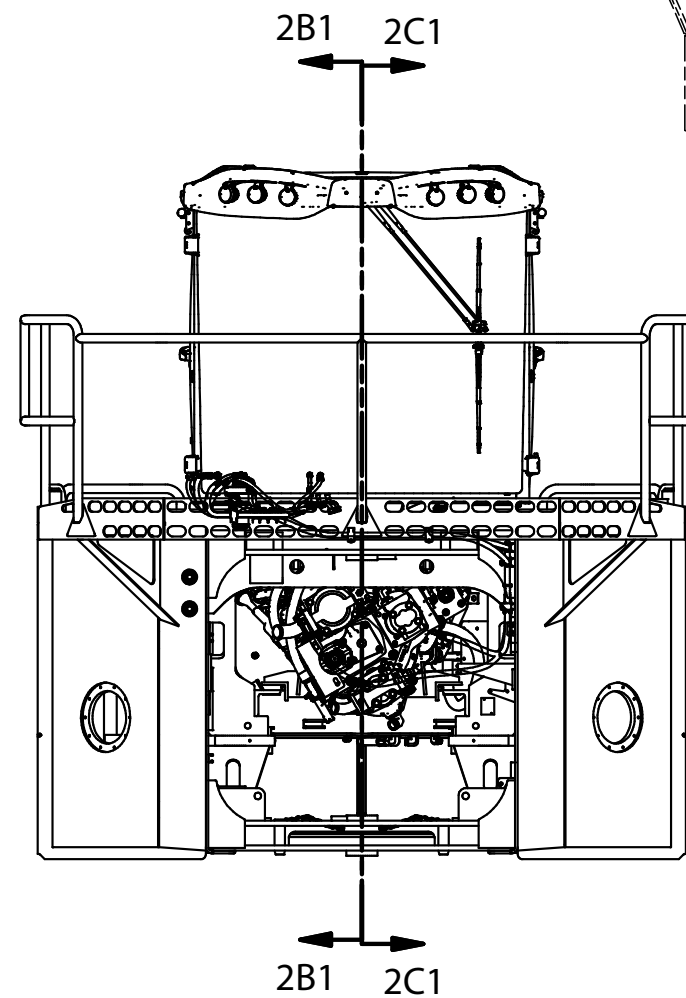

Installation, Heater & A/C

Installation, Heater & A/C

Item	Part No.	Qty	Description	Item	Part No.	Qty	Description
	600940		Installation, Heater & A/C				
1	599500	1	. Assembly, Receiver Dryer	14	595701	2	. Fitting
2	239197	1	. Switch, Pressure	15	597359	1	. Fitting
3	209698	1	. Clamp	16	231412	1	. Ball Valve
4	231537	4	. Clamp	17	245043	2	. Hose End
5	231250	16	. Clamp	18	94295	3	. AC Power Clean And Flush
6	588316	1	. Clamp, Hydra-Zorb	99	601508	1	. Kit, Hose
7	201431	4	. Hose Clamp	99.1	259106-27	1	.. Hose
8	249329	4	. Cable Tie	99.2	259106-137	1	.. Hose
9	592691	1	. Fitting	99.3	586891-112	1	.. Hose
10	909003	2	. Fitting	99.4	259106-18.5	1	.. Hose
11	592690	1	. Fitting	99.5	259356-150	1	.. Hose, Heater
12	586890	1	. Fitting	99.6	259356-180	1	.. Hose, Heater
13	586889	2	. Fitting	99.7	259356-72	1	.. Hose, Heater

SECTION 1A1-1A1

SECTION 2C1-2C1

DETAIL 2G1

DETAIL 2J1

DETAIL 2K2

DETAIL 2H1

SECTION 2B1-2B1

SECTION 2F1-2F1

HEATER RETURN (7) 99.6 (3) 99.7 (7) HEATER SUPPLY

DETAIL 2E1

SECTION 2D1-2D1

DETAIL 2L2

SECURE VALVE
IN CLAMP