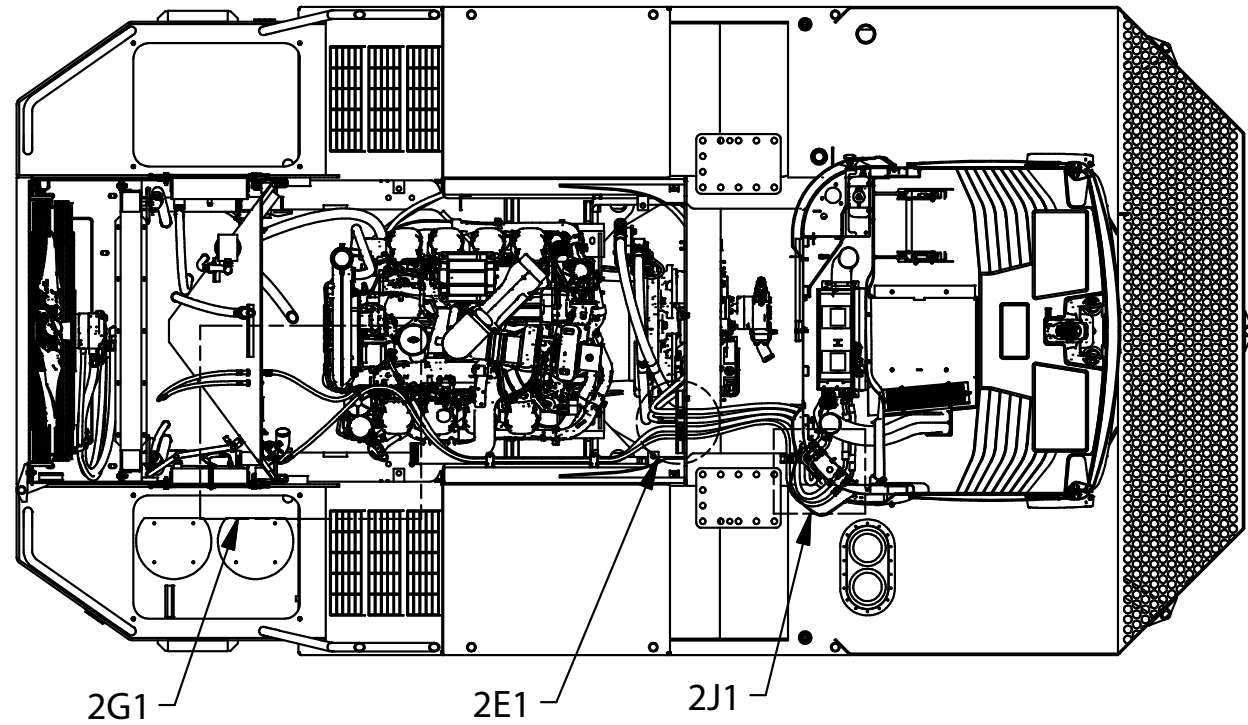

Installation, Heater & A/C

Installation, Heater & A/C

Item	Part No.	Qty	Description	Item	Part No.	Qty	Description
	600940		Installation, Heater & A/C				
1	599500	1	. Assembly, Receiver Dryer	14	595701	2	. Fitting
2	239197	1	. Switch, Pressure	15	597359	1	. Fitting
3	209698	1	. Clamp	16	231412	1	. Ball Valve
4	231537	4	. Clamp	17	245043	2	. Hose End
5	231250	16	. Clamp	18	94295	3	. AC Power Clean And Flush
6	588316	1	. Clamp, Hydra-Zorb	99	601508	1	. Kit, Hose
7	201431	4	. Hose Clamp	99.1	259106-27	1	.. Hose
8	249329	4	. Cable Tie	99.2	259106-137	1	.. Hose
9	592691	1	. Fitting	99.3	586891-112	1	.. Hose
10	909003	2	. Fitting	99.4	259106-18.5	1	.. Hose
11	592690	1	. Fitting	99.5	259356-150	1	.. Hose, Heater
12	586890	1	. Fitting	99.6	259356-180	1	.. Hose, Heater
13	586889	2	. Fitting	99.7	259356-72	1	.. Hose, Heater

SECTION 1A1-1A1

SECTION 2C1-2C1

DETAIL 2G1

DETAIL 2J1

DETAIL 2K2

DETAIL 2H1

SECTION 2B1-2B1

SECTION 2F1-2F1

HEATER RETURN (7) 99.6 (3) 99.7 (7) HEATER SUPPLY

DETAIL 2E1

SECTION 2D1-2D1

DETAIL 2L2

SECURE VALVE
IN CLAMP