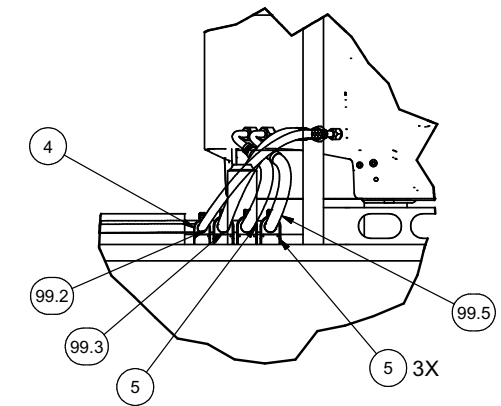

Installation, Heater & A/C

Installation, Heater & A/C

Item	Part No.	Qty	Description	Item	Part No.	Qty	Description
	600940		Installation, Heater & A/C				
1	599500	1	. Assembly, Receiver Dryer	14	595701	2	. Fitting
2	239197	1	. Switch, Pressure	15	597359	1	. Fitting
3	209698	1	. Clamp	16	231412	1	. Ball Valve
4	231537	4	. Clamp	17	245043	2	. Hose End
5	231250	16	. Clamp	18	94295	3	. AC Power Clean And Flush
6	588316	1	. Clamp, Hydra-Zorb	99	601508	1	. Kit, Hose
7	201431	4	. Hose Clamp	99.1	259106-27	1	.. Hose
8	249329	4	. Cable Tie	99.2	259106-137	1	.. Hose
9	592691	1	. Fitting	99.3	586891-112	1	.. Hose
10	909003	2	. Fitting	99.4	259106-18.5	1	.. Hose
11	592690	1	. Fitting	99.5	259356-150	1	.. Hose, Heater
12	586890	1	. Fitting	99.6	259356-180	1	.. Hose, Heater
13	586889	2	. Fitting	99.7	259356-72	1	.. Hose, Heater

SECTION 1A1-1A1

SECTION 2C1-2C1

DETAIL 2G1

DETAIL 2J1

DETAIL 2K2

DETAIL 2H1

SECTION 2B1-2B1

SECTION 2F1-2F1

HEATER RETURN (7) 99.6 (3) 99.7 (7) HEATER SUPPLY

DETAIL 2E1

SECTION 2D1-2D1

DETAIL 2L2

SECURE VALVE
IN CLAMP