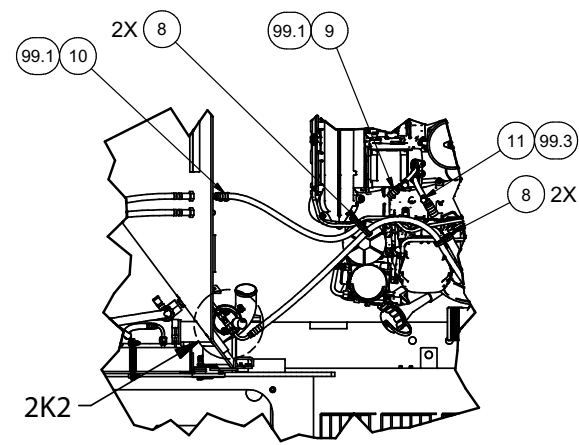

Installation, Heater & A/C

Installation, Heater & A/C

Item	Part No.	Qty	Description	Item	Part No.	Qty	Description
	600940		Installation, Heater & A/C				
1	599500	1	. Assembly, Receiver Dryer	14	595701	2	. Fitting
2	239197	1	. Switch, Pressure	15	597359	1	. Fitting
3	209698	1	. Clamp	16	231412	1	. Ball Valve
4	231537	4	. Clamp	17	245043	2	. Hose End
5	231250	16	. Clamp	18	94295	3	. AC Power Clean And Flush
6	588316	1	. Clamp, Hydra-Zorb	99	601508	1	. Kit, Hose
7	201431	4	. Hose Clamp	99.1	259106-27	1	.. Hose
8	249329	4	. Cable Tie	99.2	259106-137	1	.. Hose
9	592691	1	. Fitting	99.3	586891-112	1	.. Hose
10	909003	2	. Fitting	99.4	259106-18.5	1	.. Hose
11	592690	1	. Fitting	99.5	259356-150	1	.. Hose, Heater
12	586890	1	. Fitting	99.6	259356-180	1	.. Hose, Heater
13	586889	2	. Fitting	99.7	259356-72	1	.. Hose, Heater

SECTION 1A1-1A1

SECTION 2C1-2C1

DETAIL 2G1

DETAIL 2J1

DETAIL 2K2

DETAIL 2H1

SECTION 2B1-2B1

SECTION 2F1-2F1

HEATER RETURN (7) 99.6 (3) 99.7 (7) HEATER SUPPLY

DETAIL 2E1

SECTION 2D1-2D1

DETAIL 2L2

SECURE VALVE
IN CLAMP