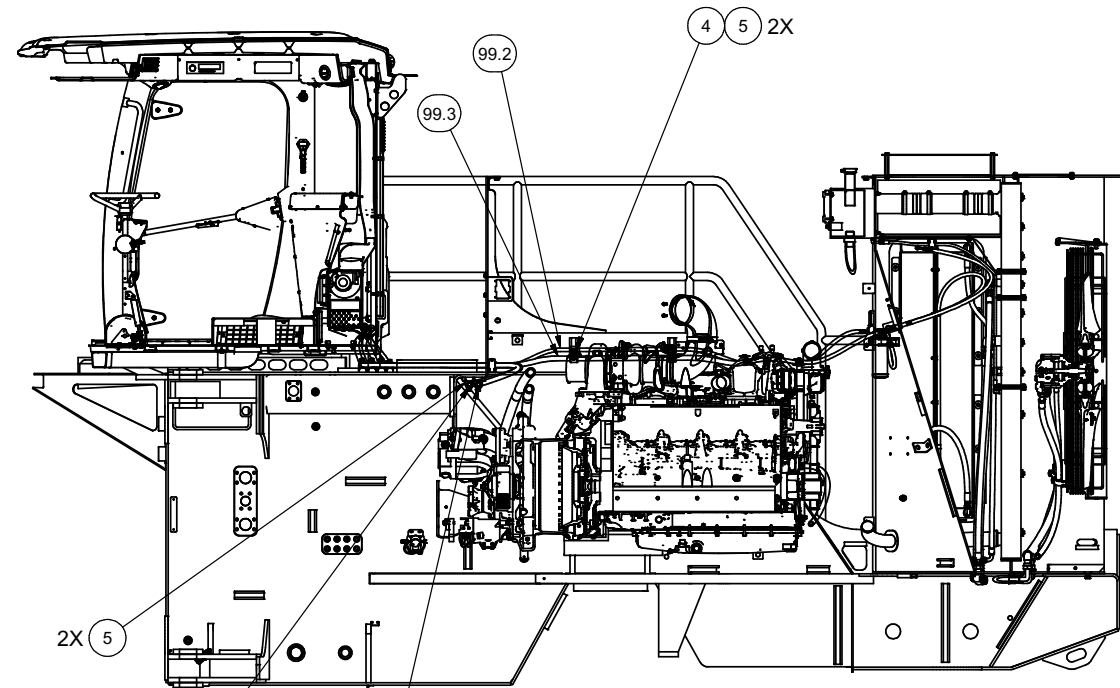

Installation, Heater & A/C

Installation, Heater & A/C

Item	Part No.	Qty	Description	Item	Part No.	Qty	Description
	600940		Installation, Heater & A/C				
1	599500	1	. Assembly, Receiver Dryer	14	595701	2	. Fitting
2	239197	1	. Switch, Pressure	15	597359	1	. Fitting
3	209698	1	. Clamp	16	231412	1	. Ball Valve
4	231537	4	. Clamp	17	245043	2	. Hose End
5	231250	16	. Clamp	18	94295	3	. AC Power Clean And Flush
6	588316	1	. Clamp, Hydra-Zorb	99	601508	1	. Kit, Hose
7	201431	4	. Hose Clamp	99.1	259106-27	1	.. Hose
8	249329	4	. Cable Tie	99.2	259106-137	1	.. Hose
9	592691	1	. Fitting	99.3	586891-112	1	.. Hose
10	909003	2	. Fitting	99.4	259106-18.5	1	.. Hose
11	592690	1	. Fitting	99.5	259356-150	1	.. Hose, Heater
12	586890	1	. Fitting	99.6	259356-180	1	.. Hose, Heater
13	586889	2	. Fitting	99.7	259356-72	1	.. Hose, Heater

SECTION 1A1-1A1

SECTION 2C1-2C1

DETAIL 2G1

DETAIL 2J1

DETAIL 2K2

DETAIL 2H1

SECTION 2B1-2B1

SECTION 2F1-2F1

HEATER RETURN (7) 99.6 (3) 99.7 (7) HEATER SUPPLY

DETAIL 2E1

SECTION 2D1-2D1

DETAIL 2L2

SECURE VALVE
IN CLAMP