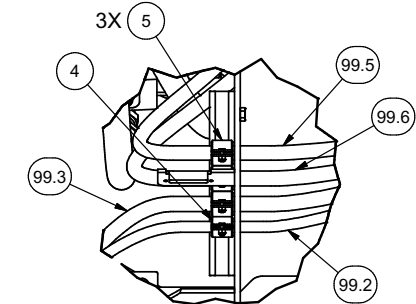

Installation, Heater & A/C

Installation, Heater & A/C

Item	Part No.	Qty	Description	Item	Part No.	Qty	Description
	600940		Installation, Heater & A/C				
1	599500	1	. Assembly, Receiver Dryer	14	595701	2	. Fitting
2	239197	1	. Switch, Pressure	15	597359	1	. Fitting
3	209698	1	. Clamp	16	231412	1	. Ball Valve
4	231537	4	. Clamp	17	245043	2	. Hose End
5	231250	16	. Clamp	18	94295	3	. AC Power Clean And Flush
6	588316	1	. Clamp, Hydra-Zorb	99	601508	1	. Kit, Hose
7	201431	4	. Hose Clamp	99.1	259106-27	1	.. Hose
8	249329	4	. Cable Tie	99.2	259106-137	1	.. Hose
9	592691	1	. Fitting	99.3	586891-112	1	.. Hose
10	909003	2	. Fitting	99.4	259106-18.5	1	.. Hose
11	592690	1	. Fitting	99.5	259356-150	1	.. Hose, Heater
12	586890	1	. Fitting	99.6	259356-180	1	.. Hose, Heater
13	586889	2	. Fitting	99.7	259356-72	1	.. Hose, Heater

SECTION 1A1-1A1

SECTION 2C1-2C1

DETAIL 2G1

DETAIL 2J1

DETAIL 2K2

DETAIL 2H1

SECTION 2B1-2B1

SECTION 2F1-2F1

HEATER RETURN (7) 99.6 (3) 99.7 (7) HEATER SUPPLY

DETAIL 2E1

SECTION 2D1-2D1

DETAIL 2L2

SECURE VALVE
IN CLAMP