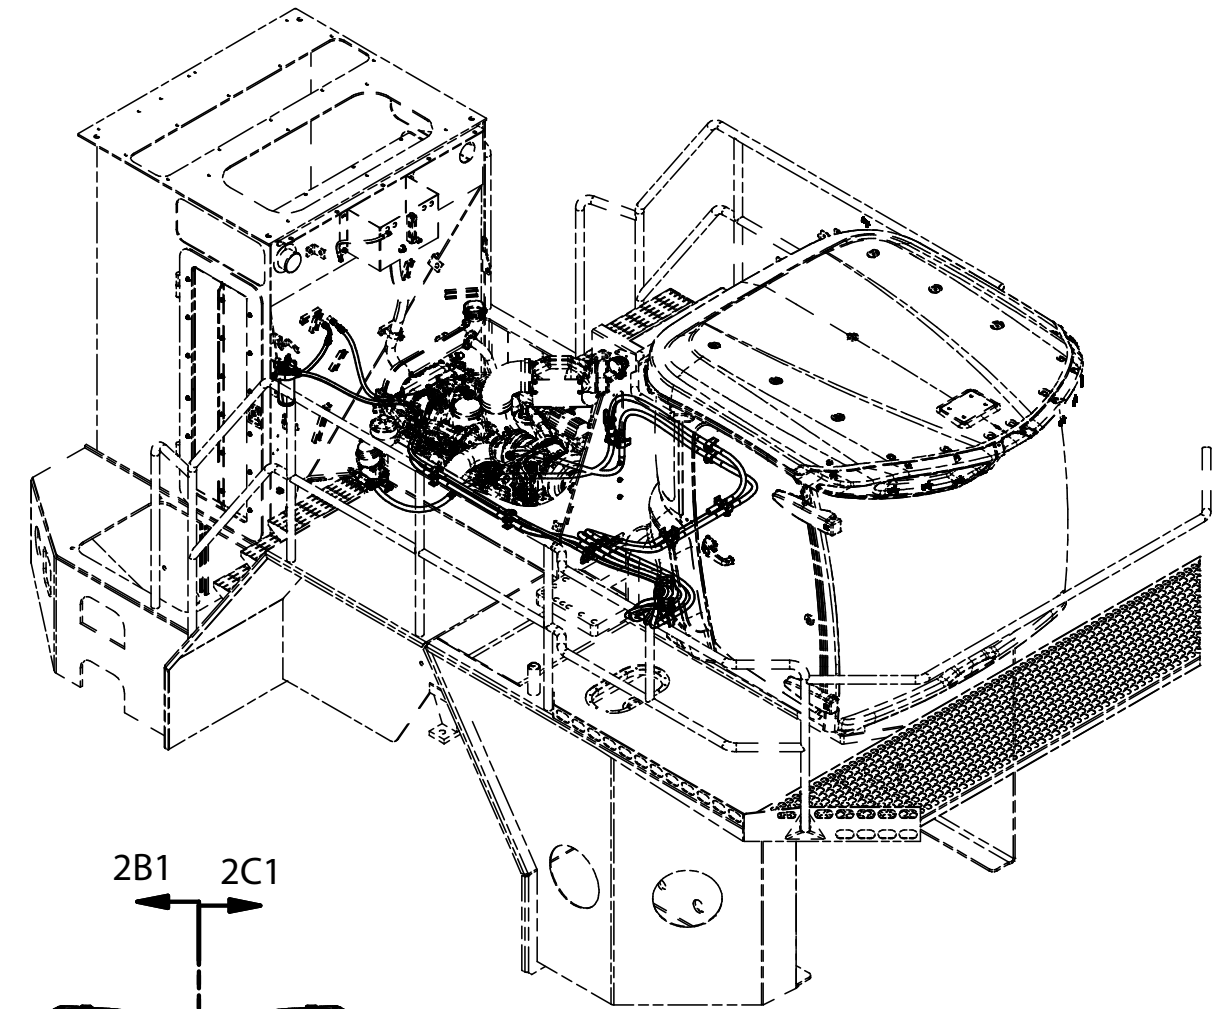

Installation, Heater & A/C

Installation, Heater & A/C

Item	Part No.	Qty	Description	Item	Part No.	Qty	Description
	600940		Installation, Heater & A/C				
1	599500	1	. Assembly, Receiver Dryer	14	595701	2	. Fitting
2	239197	1	. Switch, Pressure	15	597359	1	. Fitting
3	209698	1	. Clamp	16	231412	1	. Ball Valve
4	231537	4	. Clamp	17	245043	2	. Hose End
5	231250	16	. Clamp	18	94295	3	. AC Power Clean And Flush
6	588316	1	. Clamp, Hydra-Zorb	99	601508	1	. Kit, Hose
7	201431	4	. Hose Clamp	99.1	259106-27	1	.. Hose
8	249329	4	. Cable Tie	99.2	259106-137	1	.. Hose
9	592691	1	. Fitting	99.3	586891-112	1	.. Hose
10	909003	2	. Fitting	99.4	259106-18.5	1	.. Hose
11	592690	1	. Fitting	99.5	259356-150	1	.. Hose, Heater
12	586890	1	. Fitting	99.6	259356-180	1	.. Hose, Heater
13	586889	2	. Fitting	99.7	259356-72	1	.. Hose, Heater

SECTION 1A1-1A1

SECTION 2C1-2C1

DETAIL 2G1

DETAIL 2J1

DETAIL 2K2

DETAIL 2H1

SECTION 2B1-2B1

SECTION 2F1-2F1

HEATER RETURN (7) 99.6 (3) 99.7 (7) HEATER SUPPLY

DETAIL 2E1

SECTION 2D1-2D1

DETAIL 2L2

SECURE VALVE
IN CLAMP