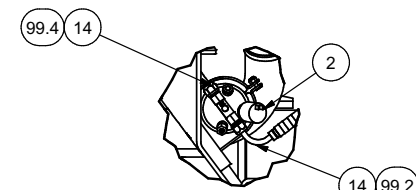

Installation, Heater & A/C

Installation, Heater & A/C

Item	Part No.	Qty	Description	Item	Part No.	Qty	Description
	600940		Installation, Heater & A/C				
1	599500	1	. Assembly, Receiver Dryer	14	595701	2	. Fitting
2	239197	1	. Switch, Pressure	15	597359	1	. Fitting
3	209698	1	. Clamp	16	231412	1	. Ball Valve
4	231537	4	. Clamp	17	245043	2	. Hose End
5	231250	16	. Clamp	18	94295	3	. AC Power Clean And Flush
6	588316	1	. Clamp, Hydra-Zorb	99	601508	1	. Kit, Hose
7	201431	4	. Hose Clamp	99.1	259106-27	1	.. Hose
8	249329	4	. Cable Tie	99.2	259106-137	1	.. Hose
9	592691	1	. Fitting	99.3	586891-112	1	.. Hose
10	909003	2	. Fitting	99.4	259106-18.5	1	.. Hose
11	592690	1	. Fitting	99.5	259356-150	1	.. Hose, Heater
12	586890	1	. Fitting	99.6	259356-180	1	.. Hose, Heater
13	586889	2	. Fitting	99.7	259356-72	1	.. Hose, Heater

SECTION 1A1-1A1

SECTION 2C1-2C1

DETAIL 2G1

DETAIL 2J1

DETAIL 2K2

DETAIL 2H1

SECTION 2B1-2B1

SECTION 2F1-2F1

HEATER RETURN (7) 99.6 (3) 99.7 (7) HEATER SUPPLY

DETAIL 2E1

SECTION 2D1-2D1

DETAIL 2L2

SECURE VALVE
IN CLAMP