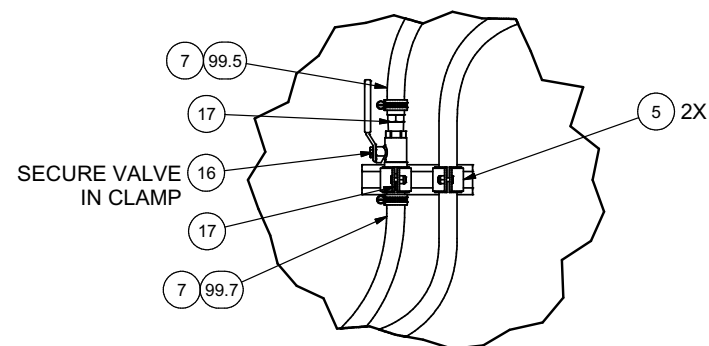

Installation, Heater & A/C

Installation, Heater & A/C

Item	Part No.	Qty	Description	Item	Part No.	Qty	Description
	600940		Installation, Heater & A/C				
1	599500	1	. Assembly, Receiver Dryer	14	595701	2	. Fitting
2	239197	1	. Switch, Pressure	15	597359	1	. Fitting
3	209698	1	. Clamp	16	231412	1	. Ball Valve
4	231537	4	. Clamp	17	245043	2	. Hose End
5	231250	16	. Clamp	18	94295	3	. AC Power Clean And Flush
6	588316	1	. Clamp, Hydra-Zorb	99	601508	1	. Kit, Hose
7	201431	4	. Hose Clamp	99.1	259106-27	1	.. Hose
8	249329	4	. Cable Tie	99.2	259106-137	1	.. Hose
9	592691	1	. Fitting	99.3	586891-112	1	.. Hose
10	909003	2	. Fitting	99.4	259106-18.5	1	.. Hose
11	592690	1	. Fitting	99.5	259356-150	1	.. Hose, Heater
12	586890	1	. Fitting	99.6	259356-180	1	.. Hose, Heater
13	586889	2	. Fitting	99.7	259356-72	1	.. Hose, Heater

SECTION 1A1-1A1

SECTION 2C1-2C1

DETAIL 2G1

DETAIL 2J1

DETAIL 2K2

DETAIL 2H1

SECTION 2B1-2B1

SECTION 2F1-2F1

HEATER RETURN (7) 99.6 (3) 99.7 (7) HEATER SUPPLY

DETAIL 2E1

SECTION 2D1-2D1

DETAIL 2L2

SECURE VALVE
IN CLAMP