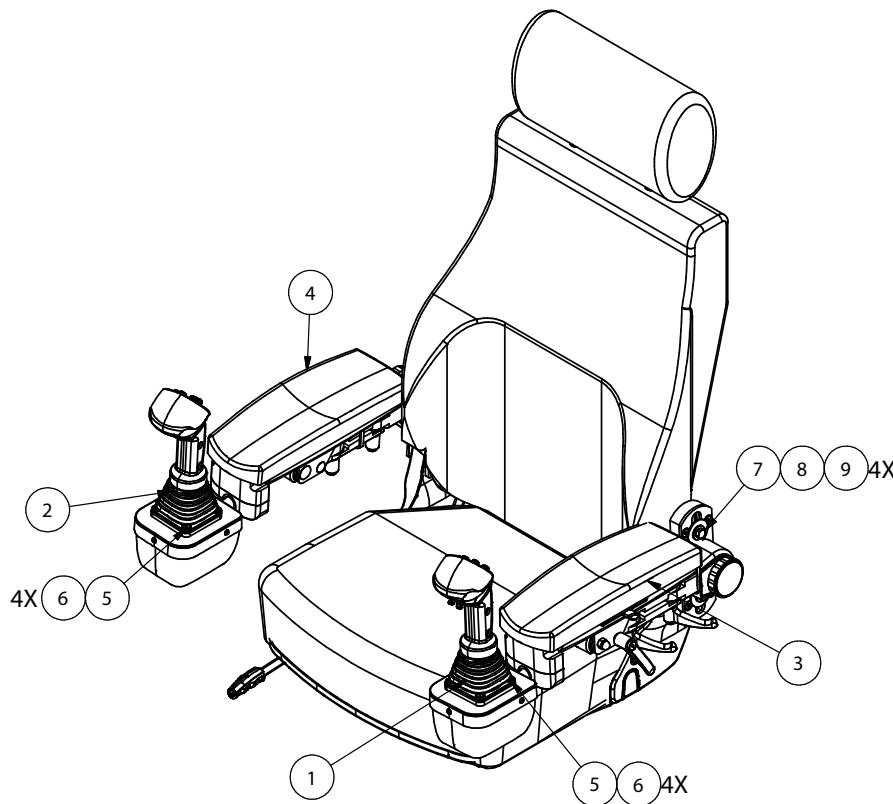

Seat Controls

PICTORIAL REPRESENTATION IS NOT ACCURATE. USE HARDWARE TO MOUNT THE ARMREST TO THE SEAT.

Item	Part No.	Qty	Description	Item	Part No.	Qty	Description
	600939		Seat Controls	5	Y25G-(1024)10	8	. Capscrew
1	* 597389	1	. Joystick, LH	6	R13122	8	. Washer
2	* 597390	1	. Joystick, RH	7	R13809366	4	. Capscrew
3	* 601313	1	. Armrest Assembly, RH	8	221767W	4	. Washer
4	* 601314	1	. Armrest Assembly, LH	9	237578	4	. Washer, Fender