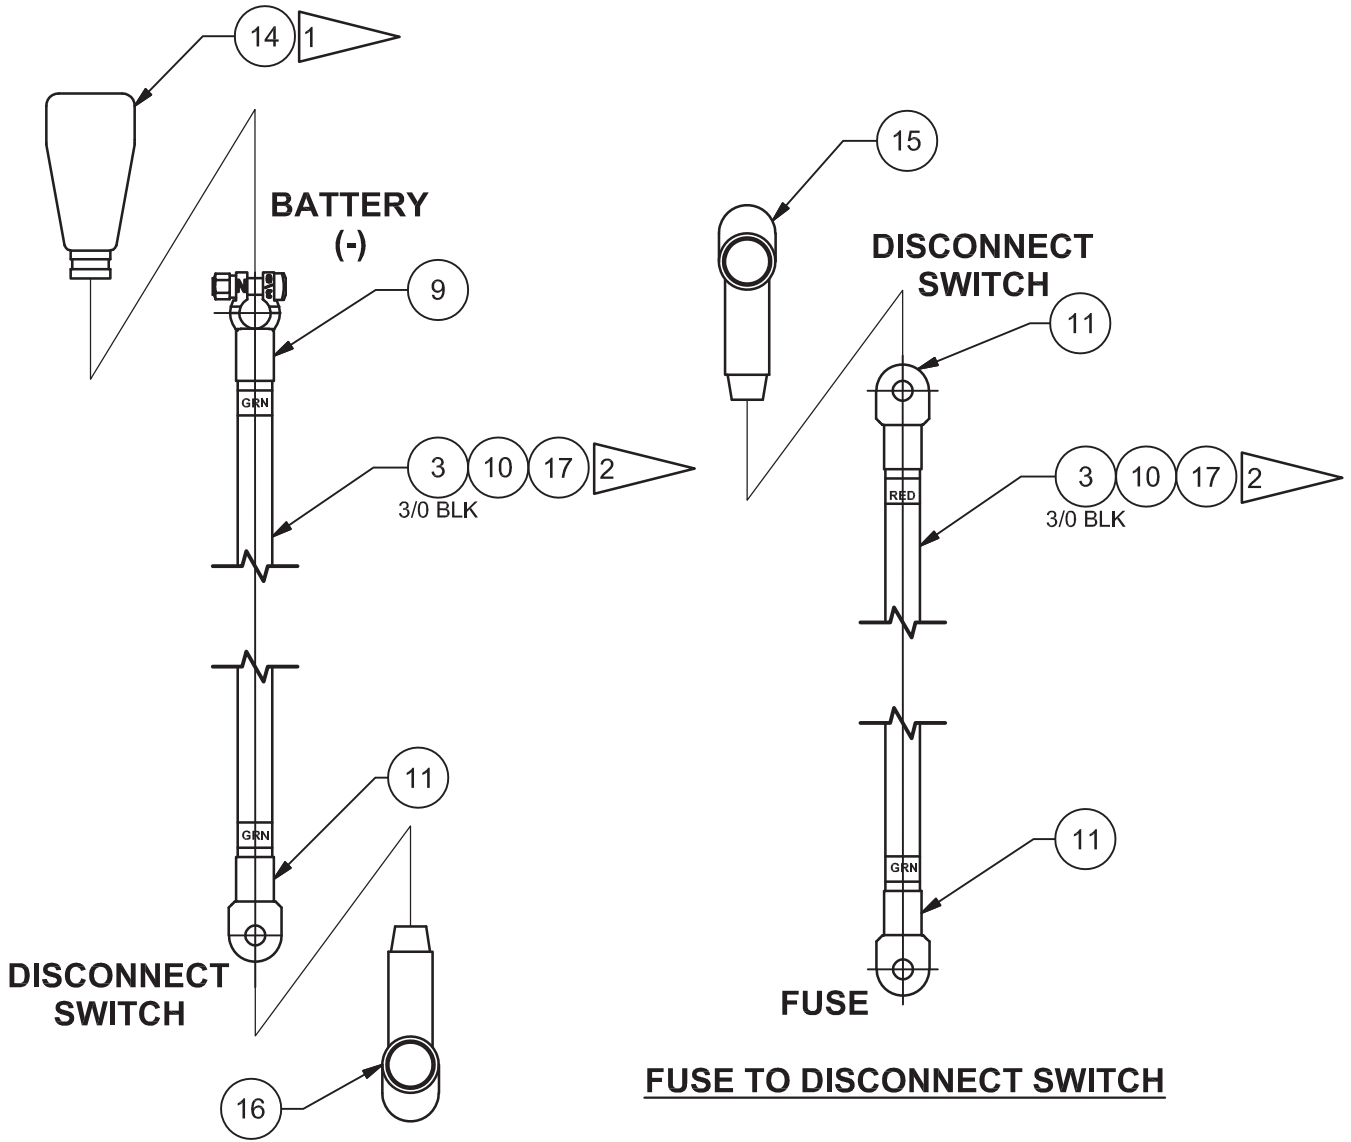

Battery Cable

**BATTERY (-) TO DISCONNECT SWITCH**

Item	Part No.	Qty	Description	Item	Part No.	Qty	Description
	<b>600907</b>		<b>Battery Cable</b>				
3	219943	16'	. Cable, Batt	14	254503	1	. Insulator, Terminal
9	230461	1	. Terminal, Batt	15	254504	1	. Insulator, Lug
10	242683	16'	. Sleeve	16	254505	1	. Insulator, Lug
11	254500	3	. Lug, Terminal	17	211790	8'	. Spiral Wrap