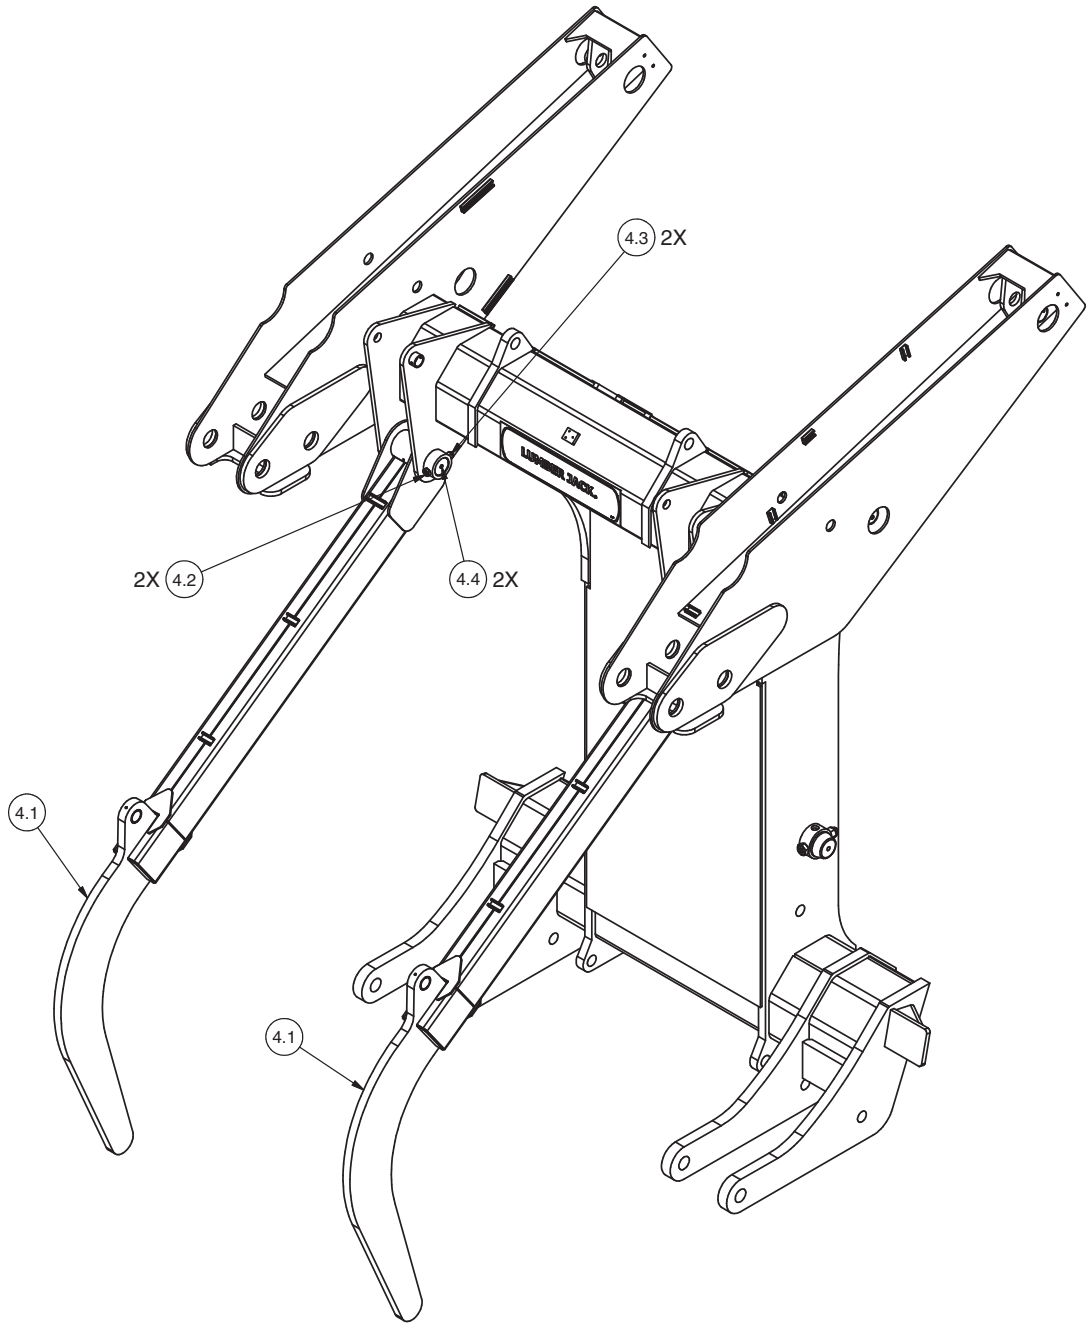

Independent Aux Kickoff Installation

Item	Part No.	Qty	Description	Item	Part No.	Qty	Description
600876 Independent Aux HD Installation							
4.1	600894	2	. Aux HD Arm	4.2	Y17C-16112	2	. Capscrew
	558336	2	.. Bushing	4.3	R13803587	2	. Locknut
	598655	1	.. Bushing	4.4	558324	2	. Pin