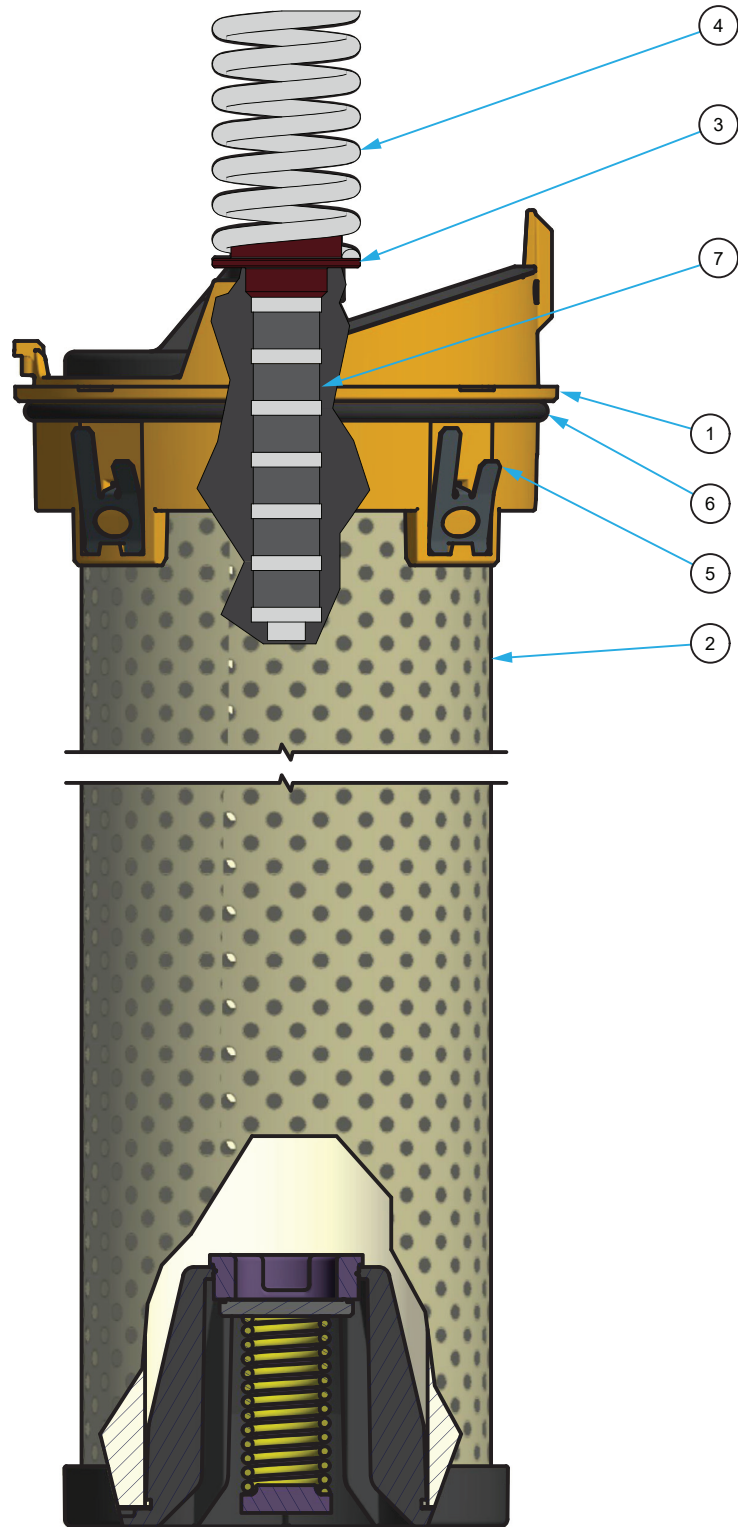

Filter, Tank Return

Item	Part No.	Qty	Description	Item	Part No.	Qty	Description
	600875		Filter, Tank Return				
1	259464	1	. Ring, Adapter	5	259468	4	. Clip, Spring
2	259465	1	. Element, 5 Micron	6	259469	1	. O-Ring
3	259466	1	. Locator, Spring	7	261322	1	. Magnet Column
4	259467	1	. Spring, Top				