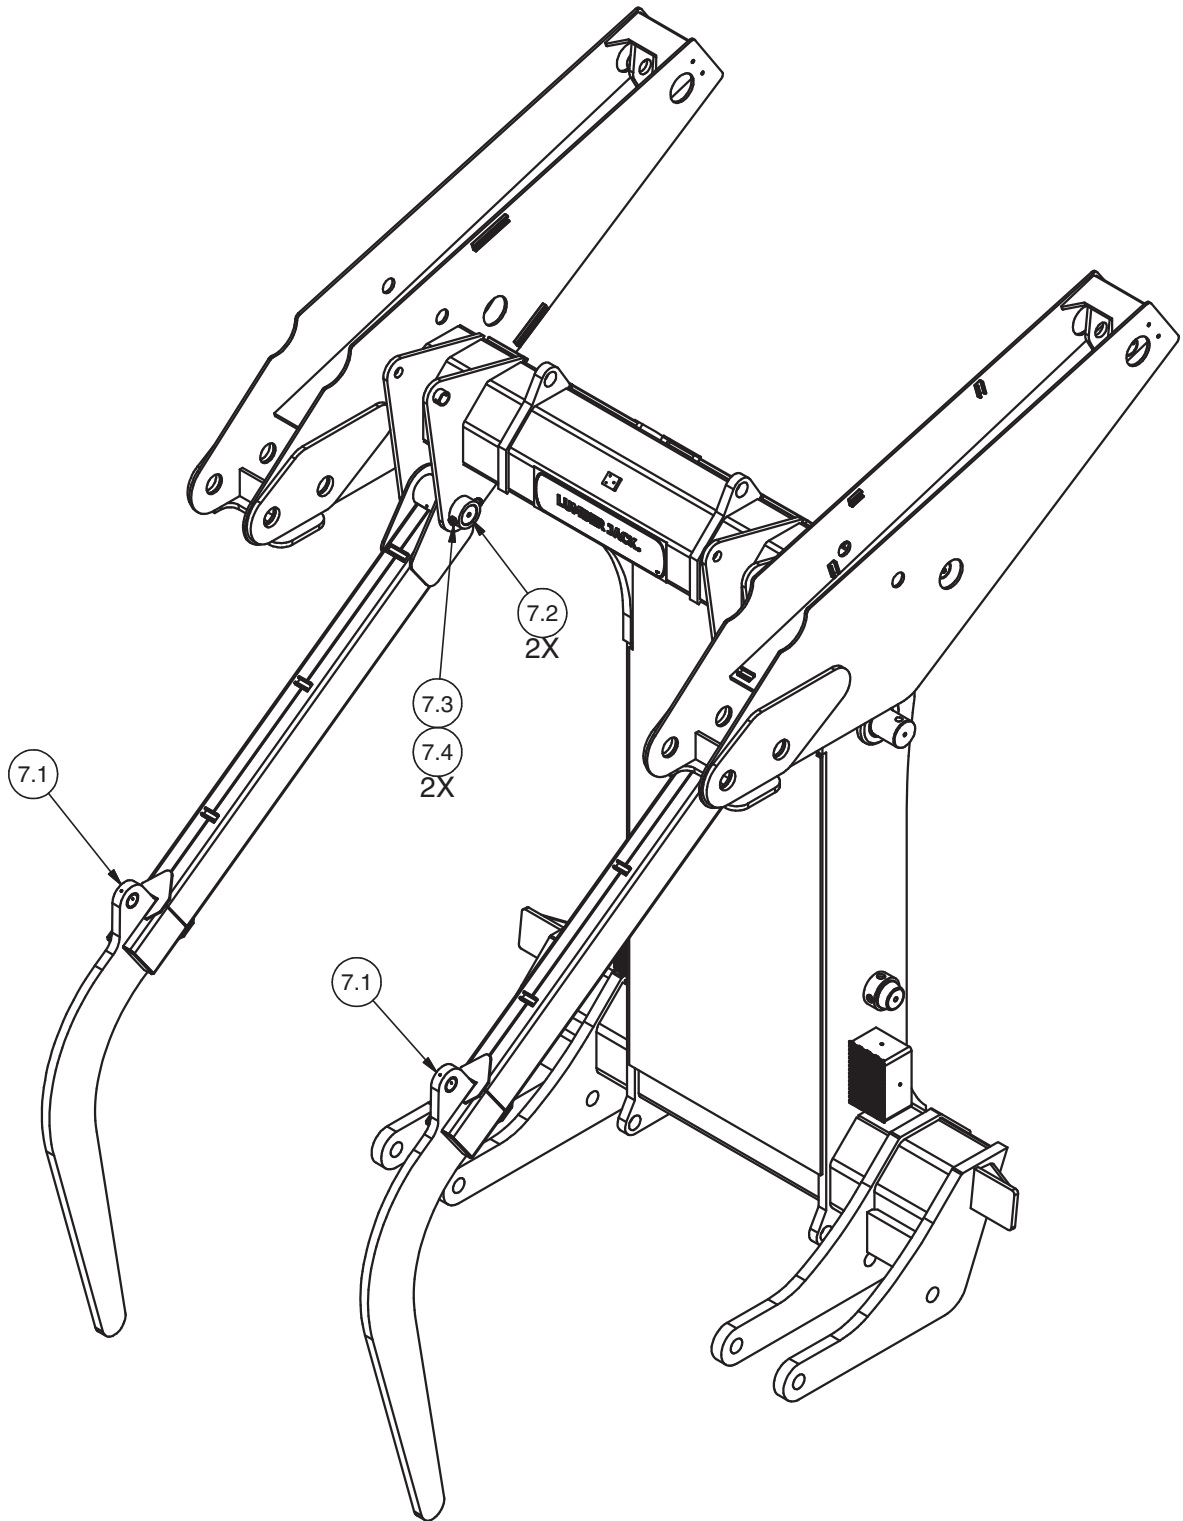

Independent Aux Holddown Installation

Item	Part No.	Qty	Description	Item	Part No.	Qty	Description
600845 Independent Aux HD Installation							
7.1	600685	2	. Arm Holddown, Aux	7.2	558324	2	. Pin
	558336	2	.. Bushing	7.3	Y17C-16112	2	. Capscrew
	598655	1	.. Bushing	7.4	R13803587	2	. Nut, Esna