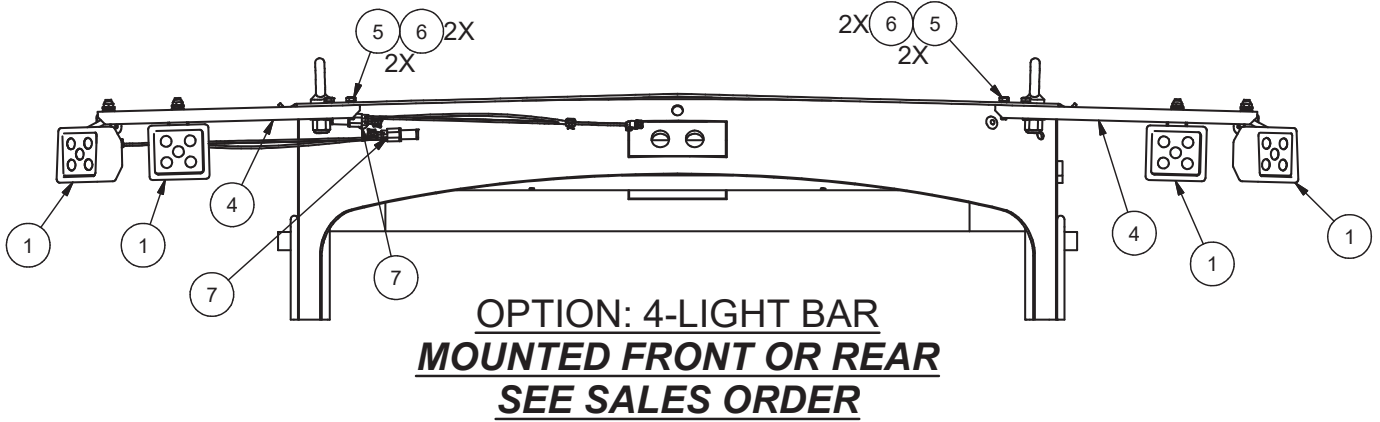

Light Bar Installation, LED 4 Light

Item	Part No.	Qty	Description	Item	Part No.	Qty	Description
	<b>600442</b>		<b>Light Bar Installation, LED 4 Light</b>				
1	258338	4	. Floodlight	5	221499W	4	. Capscrew
3	221767W	8	. Washer	6	237567	4	. Locknut
4	587031	2	. Mount	7	601512	2	. Wire Harness