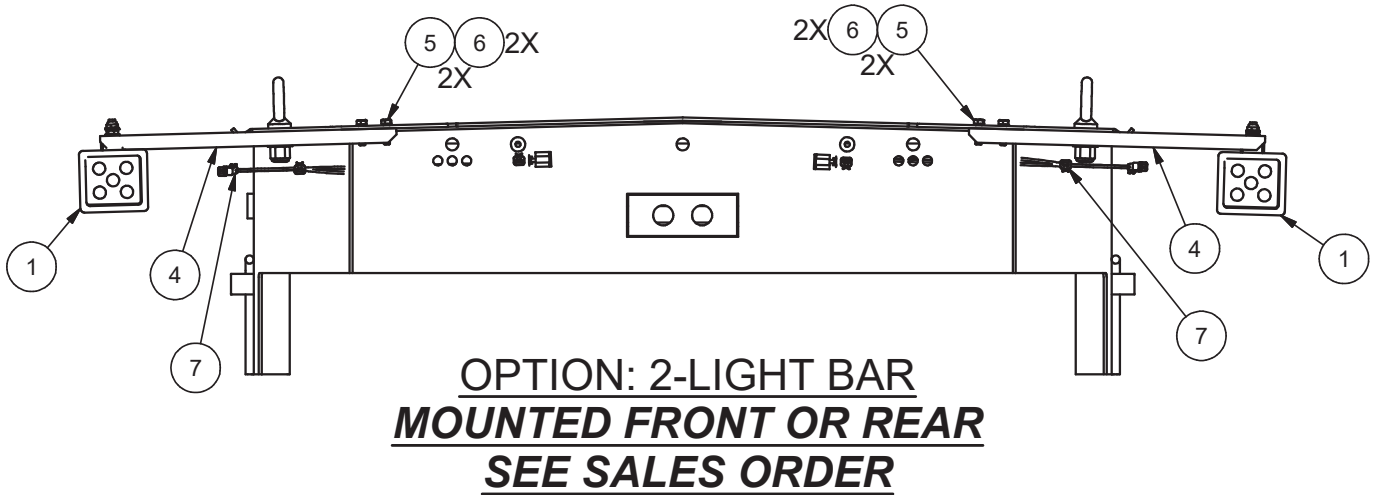

Light Bar Installation, LED 2 Light

Item	Part No.	Qty	Description	Item	Part No.	Qty	Description
	600441		Light Bar Installation, LED 2 Light				
1	258338	2	. Floodlight	5	221499W	4	. Capscrew
3	221767W	8	. Washer	6	237567	4	. Locknut
4	587031	2	. Mount	7	601512	2	. Wire Harness