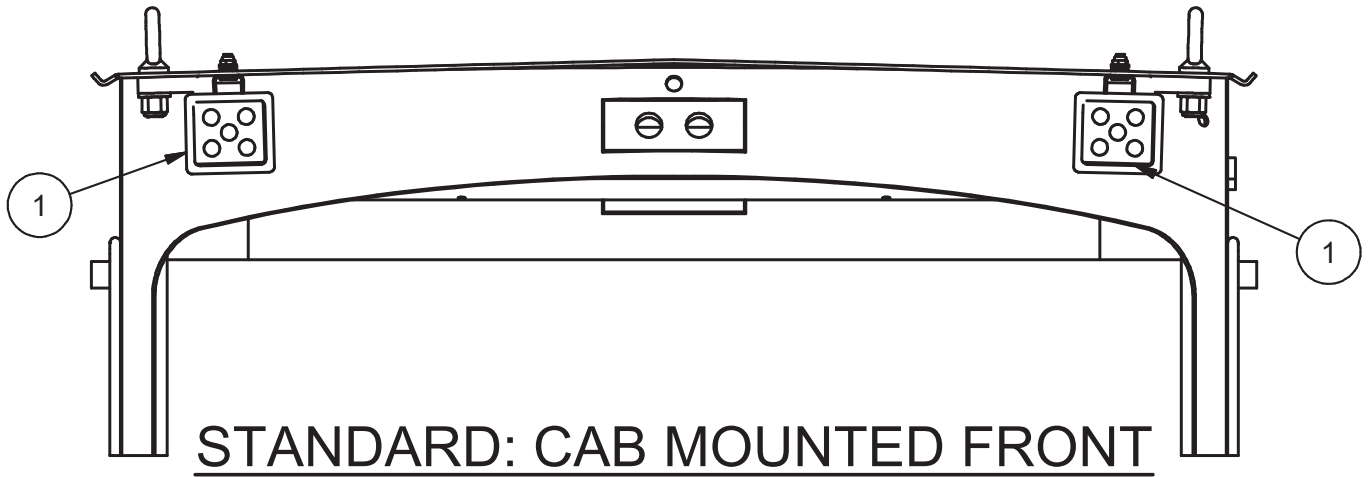

Light Installation, Front-LED

Item	Part No.	Qty	Description	Item	Part No.	Qty	Description
	600440		Light Installation, Front-LED				
1	258338	2	. Floodlight	5	---	---	---
3	---	---	---	6	---	---	---
4	---	---	---	7	---	---	---