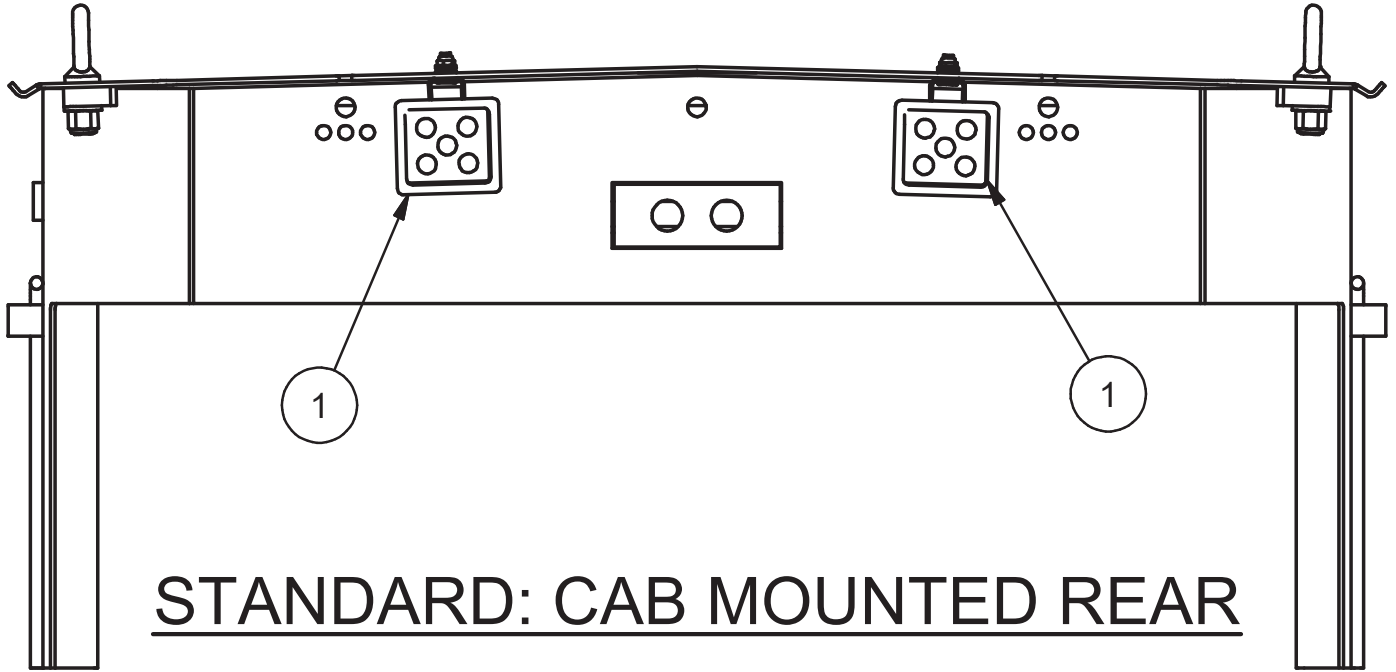

Light Installation, Rear-LED

Item	Part No.	Qty	Description	Item	Part No.	Qty	Description
	600439		Light Installation, Rear-LED				
1	258338	2	. Floodlight	5	---	---	---
3	---	---	---	6	---	---	---
4	---	---	---	7	---	---	---