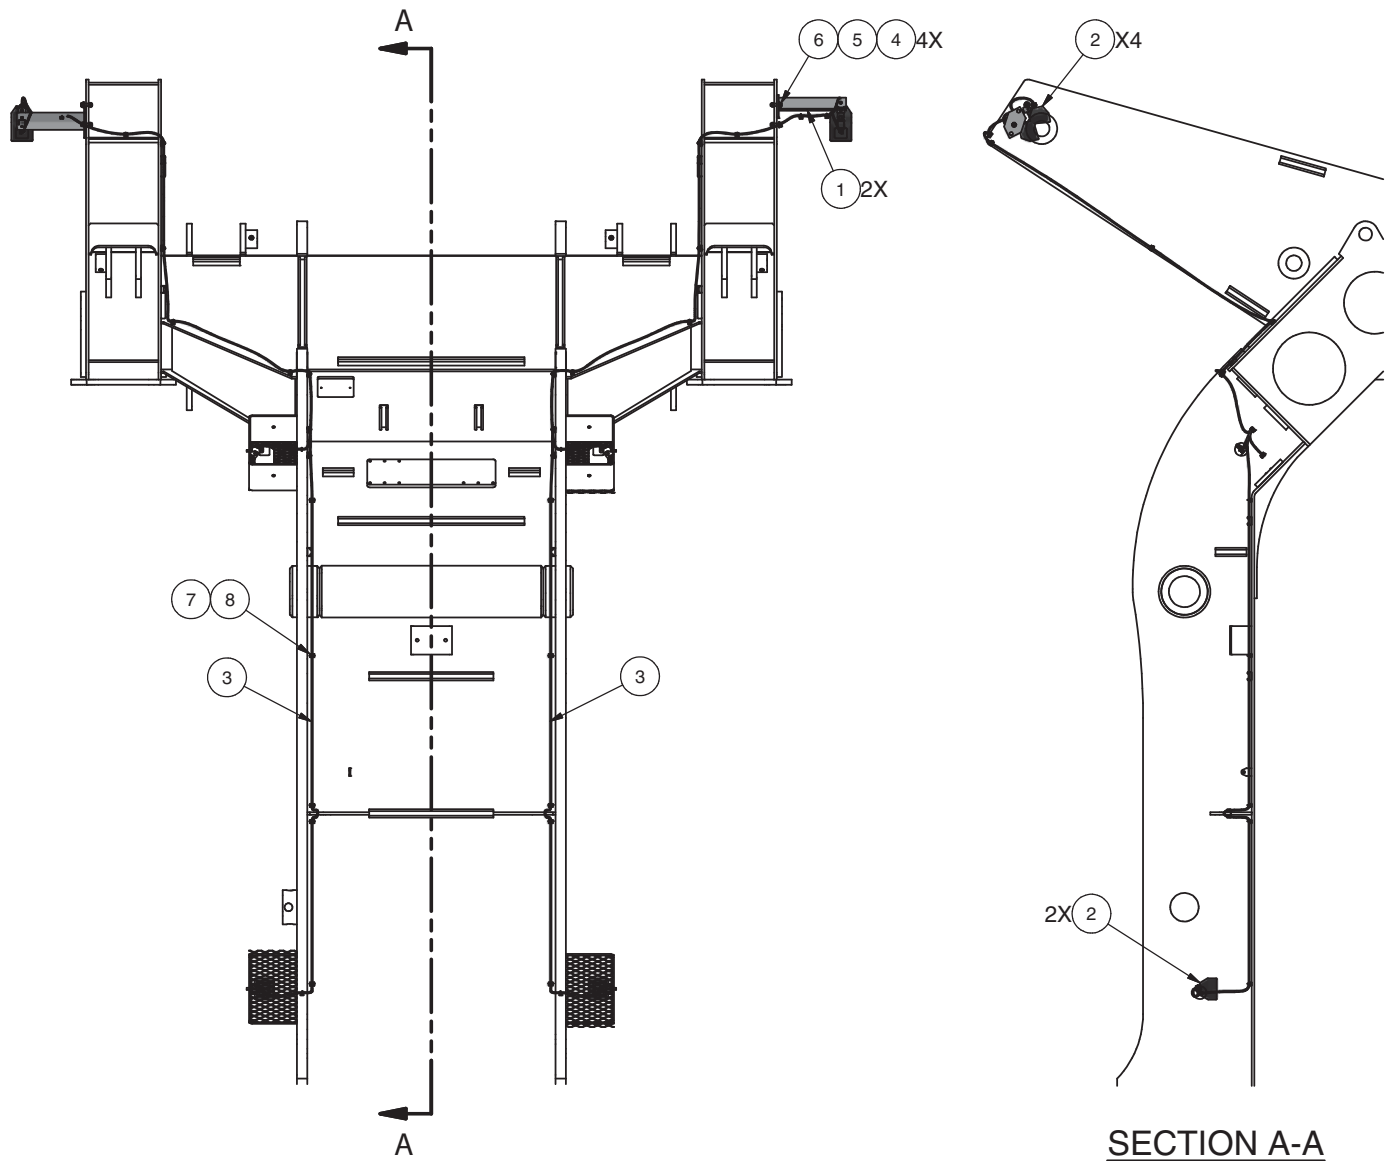

Lights Installation, Carriage-AUX

NOTE: ROUTING AND TACK MOUNT (ITEM #7 & 8) LOCATIONS ARE SUGGESTED AND MAY BE SLIGHTLY MODIFIED AS NEEDED.

Item	Part No.	Qty	Description	Item	Part No.	Qty	Description
600435 Lights Installation, Carriage-AUX							
1	600549	2	. Light Mount, Aux	5	221711W	4	. Hex Nut
2	258338	2	. Floodlight	6	221569W	4	. Capscrew
3	600572	2	. Wire Harness, Aux Carr Lights	7	249329	21	. Cable Tie
4	221771W	4	. Washer	8	595326	19	. Mount, Tack