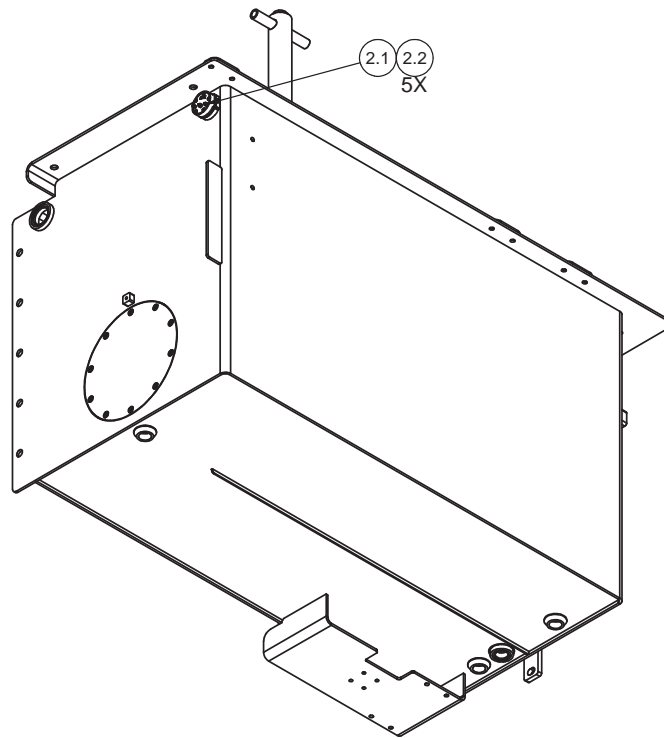

Hydraulic Oil Level Sender Installation

Item	Part No.	Qty	Description	Item	Part No.	Qty	Description
	600433		Hydraulic Oil Level Sender Inst				
2.1	600267	1	. Sending Unit, Fuel/Oil				
2.2	Y26G-(1032)16	5	. Capscrew				