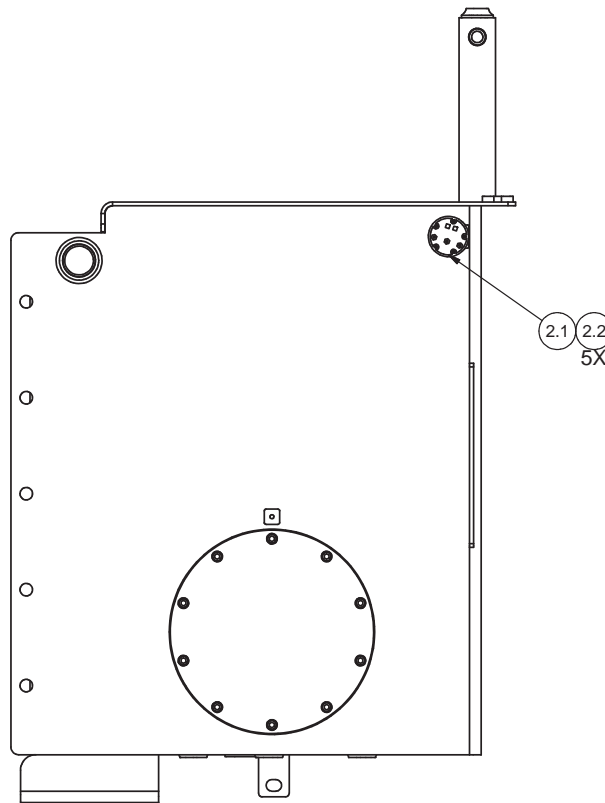

Hydraulic Oil Level Sender Installation

Item	Part No.	Qty	Description	Item	Part No.	Qty	Description
	600433		Hydraulic Oil Level Sender Inst				
2.1	600267	1	. Sending Unit, Fuel/Oil				
2.2	Y26G-(1032)16	5	. Capscrew				