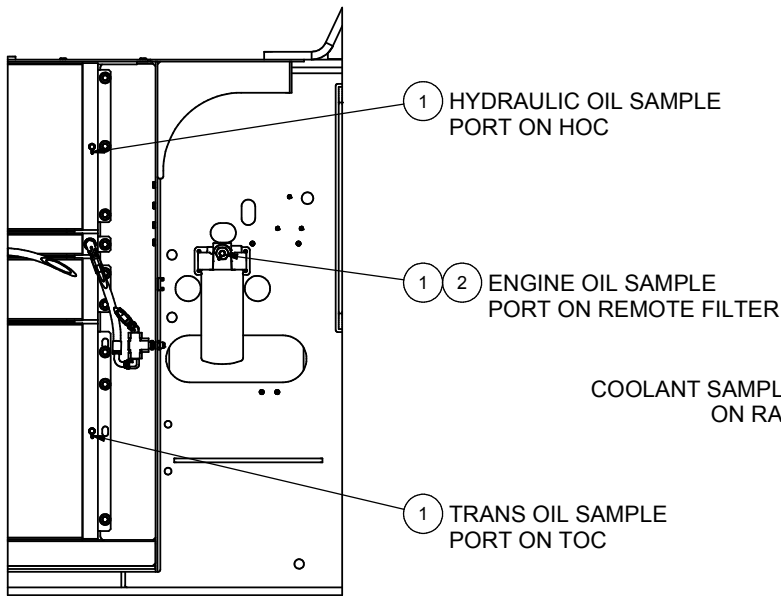

Oil Sample Installation, CAT

SECTION A-A

SECTION B-B  
VIEW ROTATED FOR CLARITY

Item	Part No.	Qty	Description	Item	Part No.	Qty	Description
	<b>600430</b>		<b>Oil Sample Installation, CAT</b>				
1	595298	4	. Fitting				
2	600810	1	. Fitting				