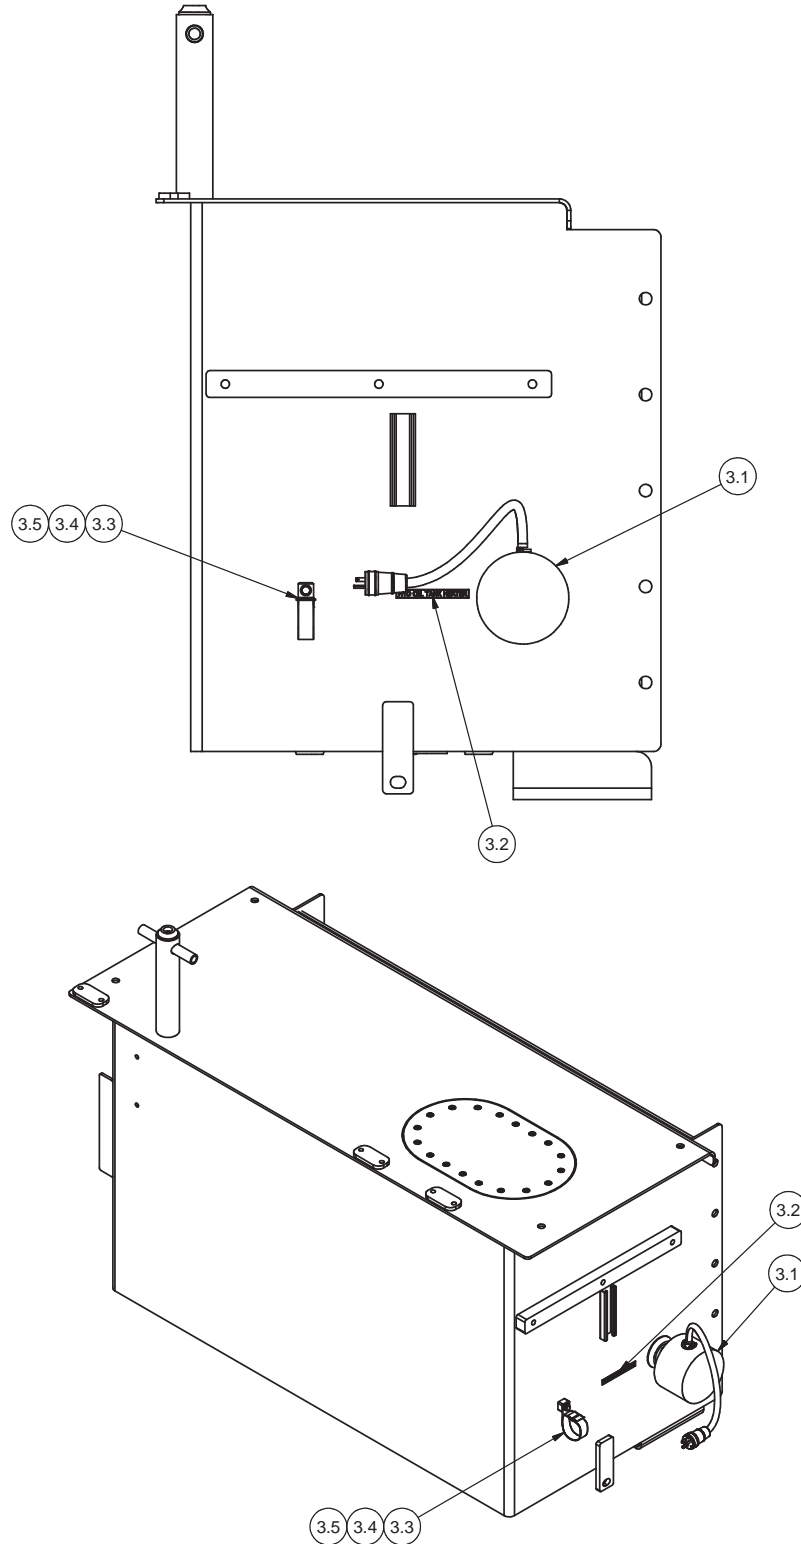

Hydraulic Tank Heater Installation

Item	Part No.	Qty	Description	Item	Part No.	Qty	Description
	600426		Hydraulic Tank Heater Inst.				
3.1	* 550357	1	. Heater Assembly	3.4	R13802914	1	. Washer
3.2	596296	1	. Decal, Hydraulic Tank Heater	3.5	293613W	1	. Capscrew
3.3	73969	1	. Cable Tie				