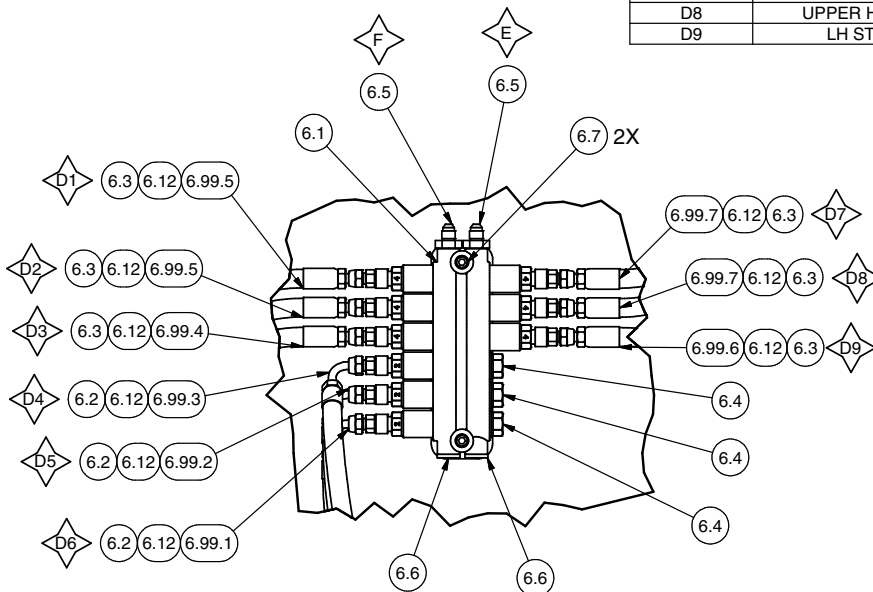

Auto Lube System, Bogie

Auto Lube System, Bogie

Item	Part No.	Qty	Description	Item	Part No.	Qty	Description
600340 Auto Lube System, Bogie							
6.1	* 594838	1	. Block, Distribution	6.12	209750	13	. Fitting
6.2	* 592523	3	. Metering Unit	6.13	209405	2	. Fitting
6.3	* 592525	6	. Metering Unit	6.99	600348	1	. Kit, Hose
6.4	* 592554	3	. Plug, Twin Metering	6.99.1	598771	1	.. Hose Assembly
6.5	229551	2	. Fitting	6.99.2	598772	1	.. Hose Assembly
6.6	251172	2	. Fitting	6.99.3	593665	1	.. Hose Assembly
6.7	293797W	2	. Capscrew	6.99.4	227473	1	.. Hose Assembly
6.8	234097	3	. Fitting	6.99.5	596550	2	.. Hose Assembly
6.9	231250	3	. Clamp	6.99.6	233139	1	.. Hose Assembly
6.10	231296	5	. Clamp	6.99.7	R14787	2	.. Hose Assembly
6.11	231251	2	. Clamp				

* Not included with 600340. Part of Kit 600336.

BOGIE ROUTING	
ROUTE	TO
D1	LOWER HINGE / UPPER THRUST
D2	LOWER HINGE / LOWER THRUST
D3	RH STRG CYL STEM PIVOT
D4	AXLE OSCILLATION FRONT
D5	AXLE OSCILLATION MIDDLE
D6	AXLE OSCILLATION REAR
D7	UPPER HINGE / UPPER THRUST
D8	UPPER HINGE / LOWER THRUST
D9	LH STRG CYL STEM PIVOT

DETAIL 11U11
BOGIE GREASE DISTRIBUTION MANIFOLD

Auto Lube System, Bogie