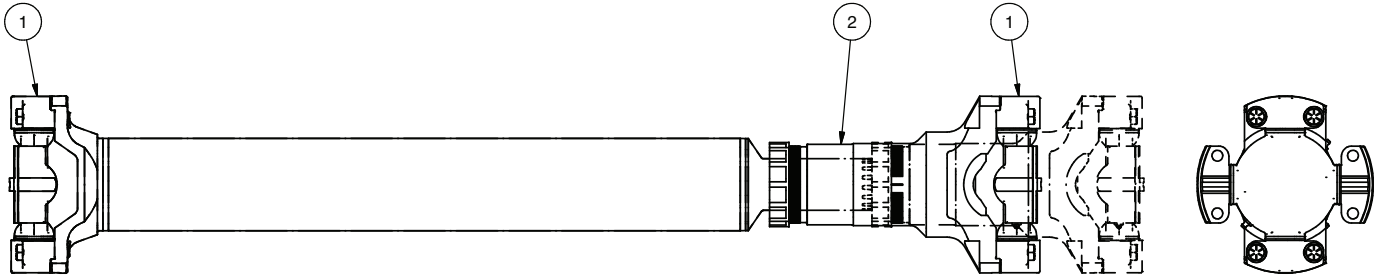

Driveline Assembly

Item	Part No.	Qty	Description
	<b>600328</b>		<b>Driveline Assembly</b>
1	598451	2	. U-Joint, 9C
2	598448	1	. Slip Yoke, 9C