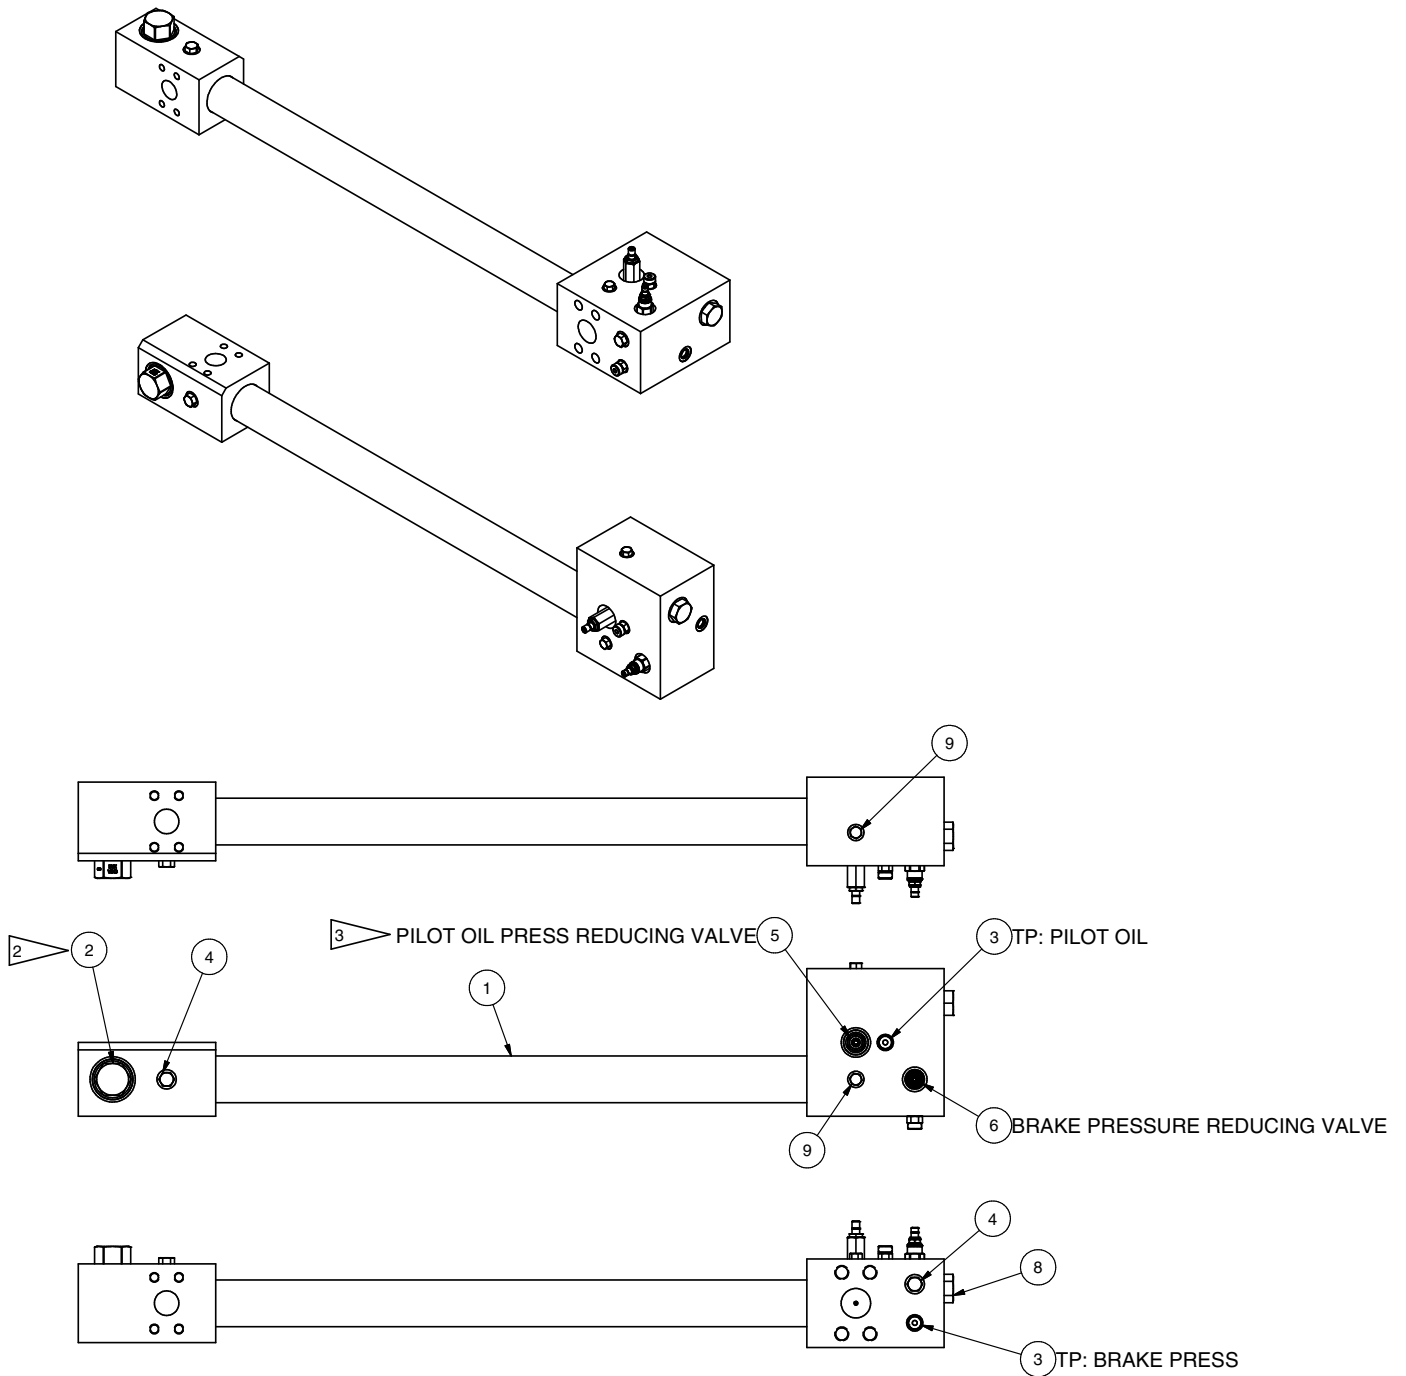

Pressure Rail Assembly

NOTES:

- 2 TORQUE TO 350-375 FT-LBS
- 3 TORQUE TO 30-35 FT-LBS

Item	Part No.	Qty	Description	Item	Part No.	Qty	Description
	<b>600277</b>		<b>Pressure Rail Assembly</b>	5	245790-020	1	. Cartridge, Valve
1	600278	1	. Pressure Rail	6	68973-2700	1	. Valve, Press Reducing/Relieving
2	245813	1	. Cartridge, Valve		242101	1	.. Seal Kit
	251394	1	.. Seal Kit	8	209080	1	. Fitting
3	75176	3	. Fitting, Port,	9	209423	1	. Fitting
4	212762	2	. Fitting				