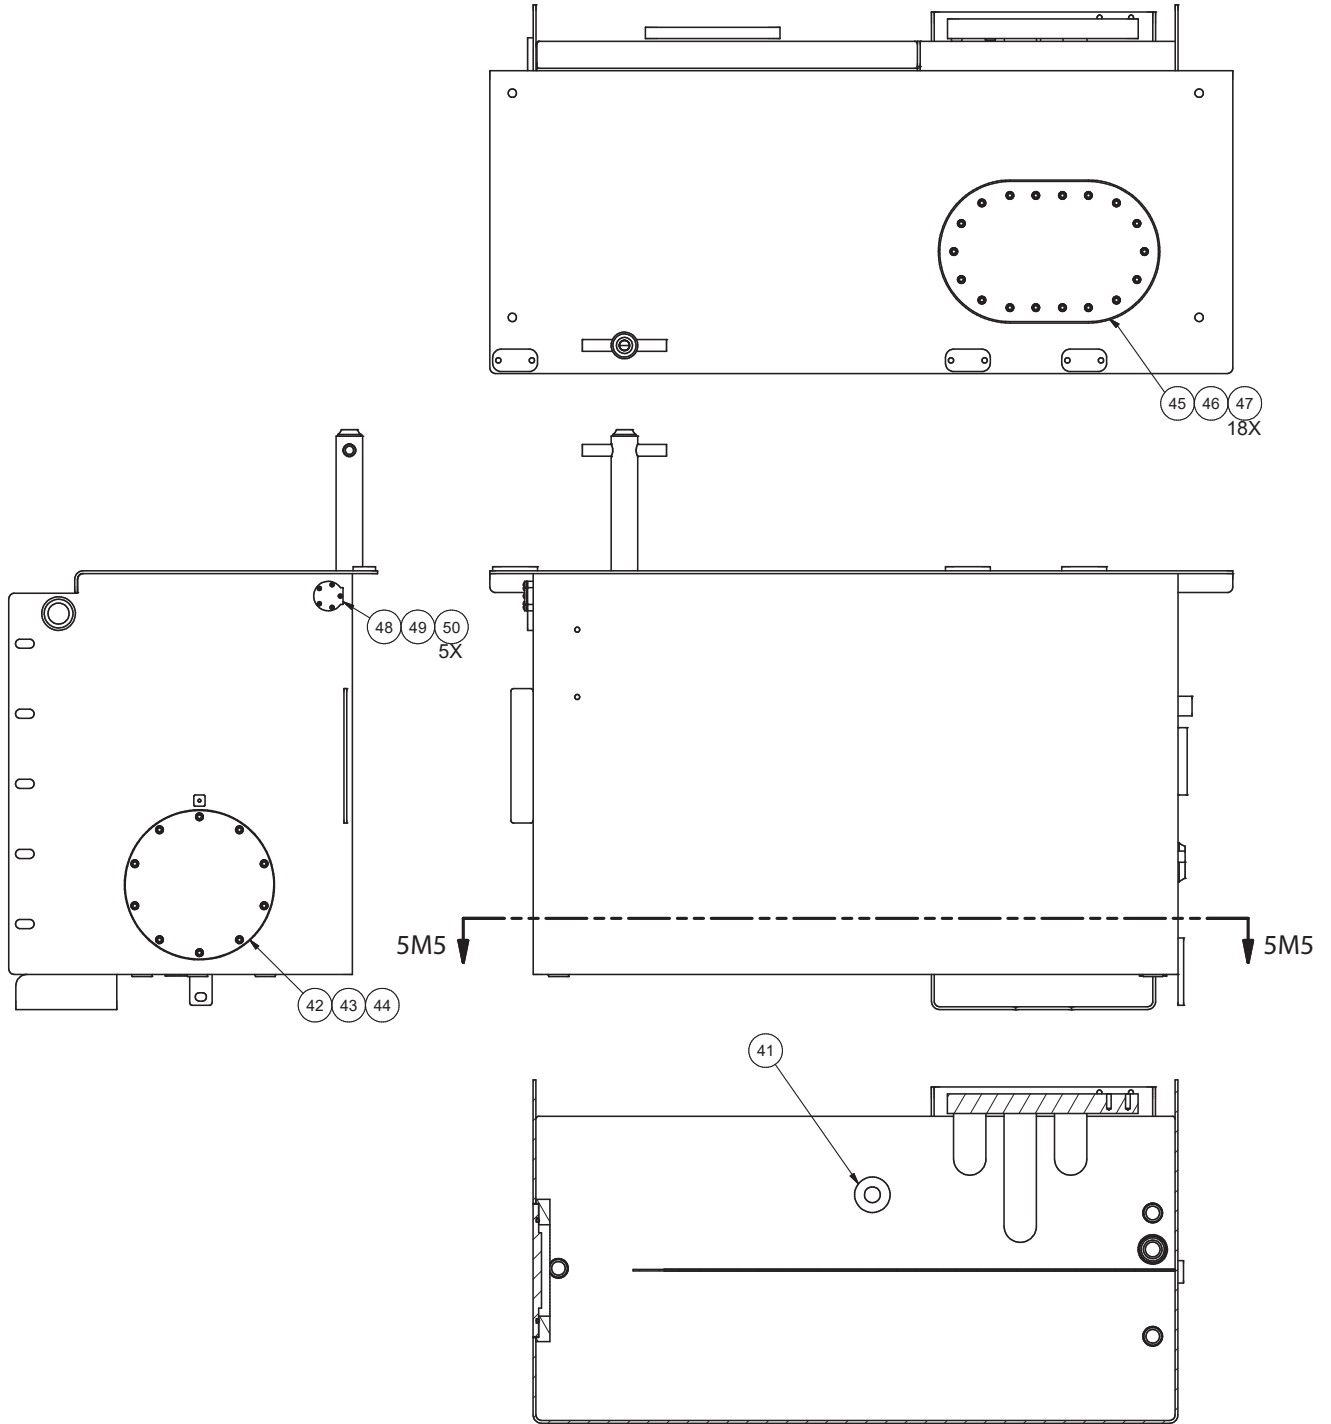

Hydraulic Tank Assembly

SECTION 5M5-5M5

Item	Part No.	Qty	Description	Item	Part No.	Qty	Description
	<b>600265</b>		<b>Hydraulic Tank Assembly</b>				
41	*a R525293	1	. Magnet, Ceramic	47	*c Y73G-0612	18	. Capscrew, 3/8" (Imperial)
42	591670	1	. Cover Plate	48	600804	1	. Cover Plate
43	*a 203496	1	. O-Ring	49	*a 600582	1	. Gasket, Sending Unit
44	*b Y23C-M1016	10	. Capscrew, M10 (Metric)	50	Y26G-(1032)08	5	. Capscrew
44	*c Y73G-0612	10	. Capscrew, 3/8" (Imperial)				
45	592026	1	. Cover, Dirt Box				*a Not included with assembly 600265. Order separately.
46	*a 562468	1	. Gasket				*b Older units used metric hardware
47	*b 296024W	18	. Capscrew, M10 (Metric)				*c Newer units use imperial hardware