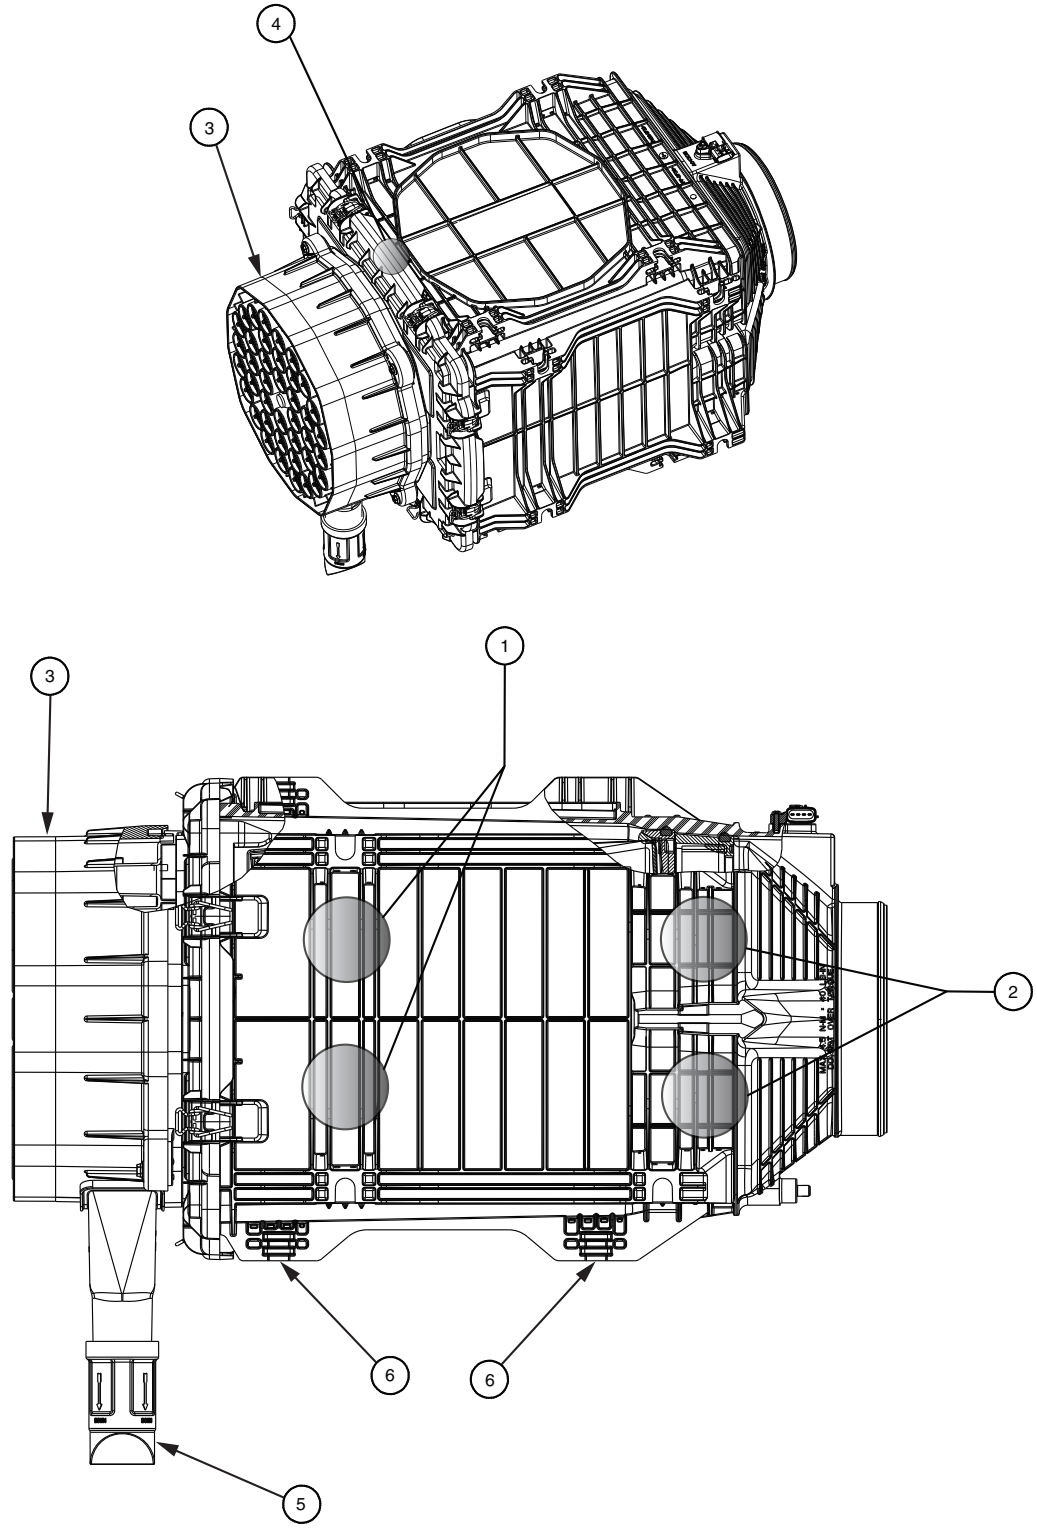

**Air Cleaner Assembly**

Item	Part No.	Qty	Description	Item	Part No.	Qty	Description
	<b>600155</b>		<b>Air Cleaner Assembly</b>				
1	600156	2	. Primary Element	4	600159	1	. Service Cover Gasket
2	600157	2	. Secondary Element	5	600161	1	. Dust Ejection Valve (DEV)
3	600158	1	. Service Cover	6	600162	1	. Mounting Hardware