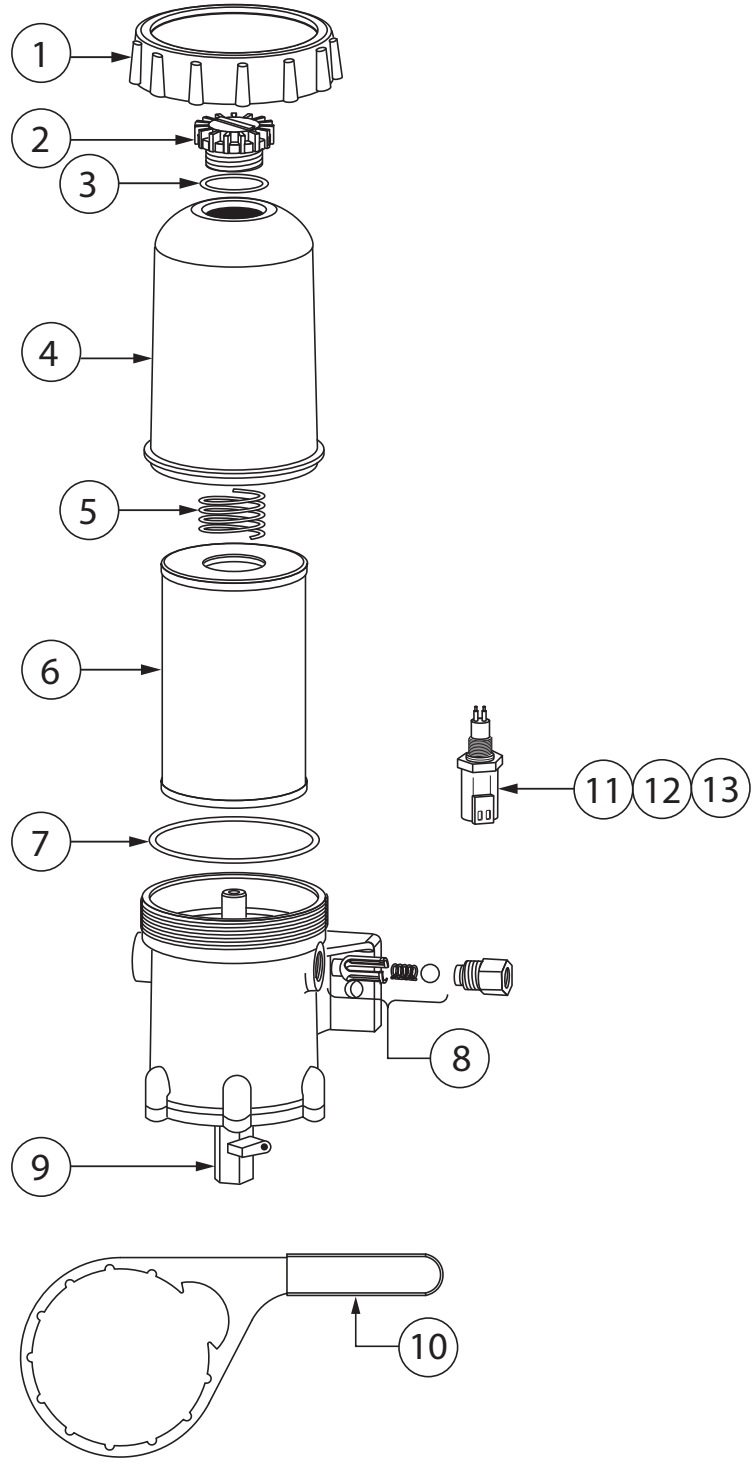

Fuel / Water Separator

Item	Part No.	Qty	Description	Item	Part No.	Qty	Description
	600138		Fuel / Water Separator				
1	600139	1	. Collar	9	600150	1	. Drain Valve
2	*a NSS	1	. Vent Cap	10	*c 600144	1	Collar Wrench
3	*a*b NSS	1	. O-Ring	11	*c 600151	1	WIF Sensor
4	600143	1	. Cover	12	*c 600152	1	WIF Wiring Harness
5	600147	1	. Holddown Spring	13	*c 600153	1	WIF LED
6	600148	1	. Filter Element				
7	*b NSS	1	. O-Ring				
8	600149	1	. Check Valve Service Kit				

*a Included with part # 600140 (Vent Cap Assembly)
 *b Included with part # 600142 (O-Ring Kit)
 *c Items not Included with part 600138 (Fuel/Water Separator)