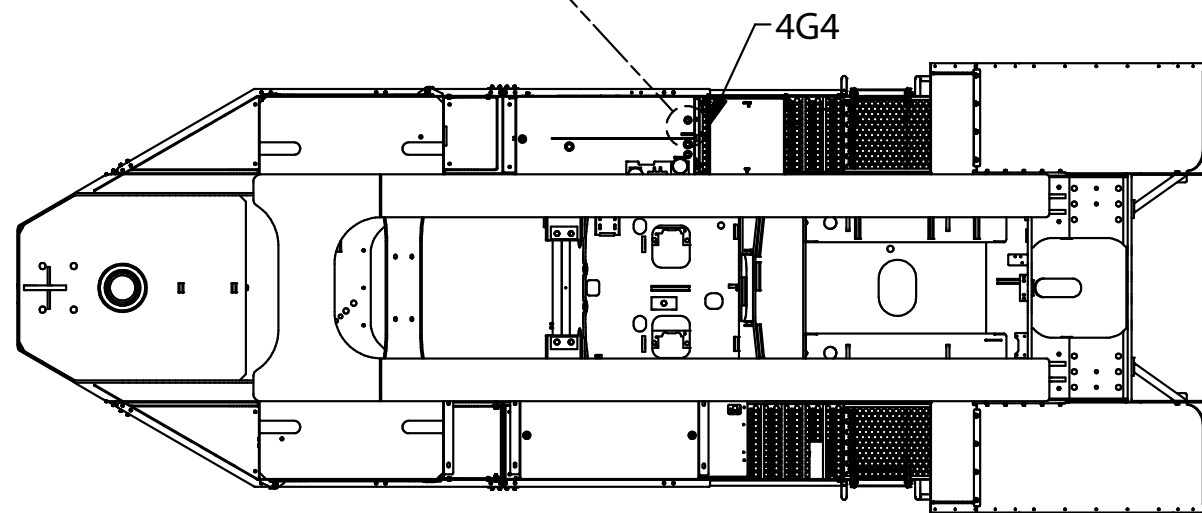

Decal Locations

Decal Locations

Item	Part No.	Qty	Description	Item	Part No.	Qty	Description
600034 Decal Locations							
29	579532	1	. Decal, Replace..Element	47	593301	1	. Decal, Hyd Oil Check
30	539226	1	. Decal, Fire Extinguisher	48	557352	1	. Decal, Pressurized Breather
31	539197	1	. Decal, Fire Extinguisher	49	593272	1	. Decal, Hyd Tank Fill
32	557118	1	. Decal, Trans Oil Fill	50	557353	1	. Decal, Filter Pressure
33	528880	1	. Decal, Trans Oil Level/Idle	51	593271	1	. Decal, Engine Oil Drain
34	563640	1	. Decal, Oil Fill, All Units	53	600896	1	. Decal, Element
35	563641	1	. Decal, Oil Check, All Units	55	600742	1	. Decal, Diesel Fuel
36	529474	20'	. Decal, Racing Stripe, 6 Wide	56	601590	1	. Decal Sheet, Coolers
37	600832	2	. Decal, L120	56.1	601591	1	. Decal, Hydraulic Cooler
38	593266	2	. Decal, Wagner	56.2	601592	1	. Decal, Brake Cooler
39	547451	2	. Decal, Warning	56.3	601593	1	. Decal, Fuel Cooler
40	547453	2	. Decal, No Riders	56.4	601594	1	. Decal, Air Cond. Condenser
42	576856	1	. Decal, A, Warning...Welding..	56.5	601595	1	. Decal, Radiator
44	593270	2	. Decal, Stairway Lighting	56.6	601596	1	. Decal, Charge Air
45	594140	2 Rolls	. Tape, Reflective Marking	56.7	601597	1	. Decal, Trans. Cooler
46	598795	1	. Decal, Hyd Oil Level Notice, L90				

DETAIL 3C3

DETAIL 3D3

**SECTION 4E4-4E4
HYD TANK**

TOP VIEW

**DETAIL 4G4
HYD TANK FILL**

**DETAIL 4F4
TRANSMISSION FILL**

REAR VIEW

BOTTOM VIEW