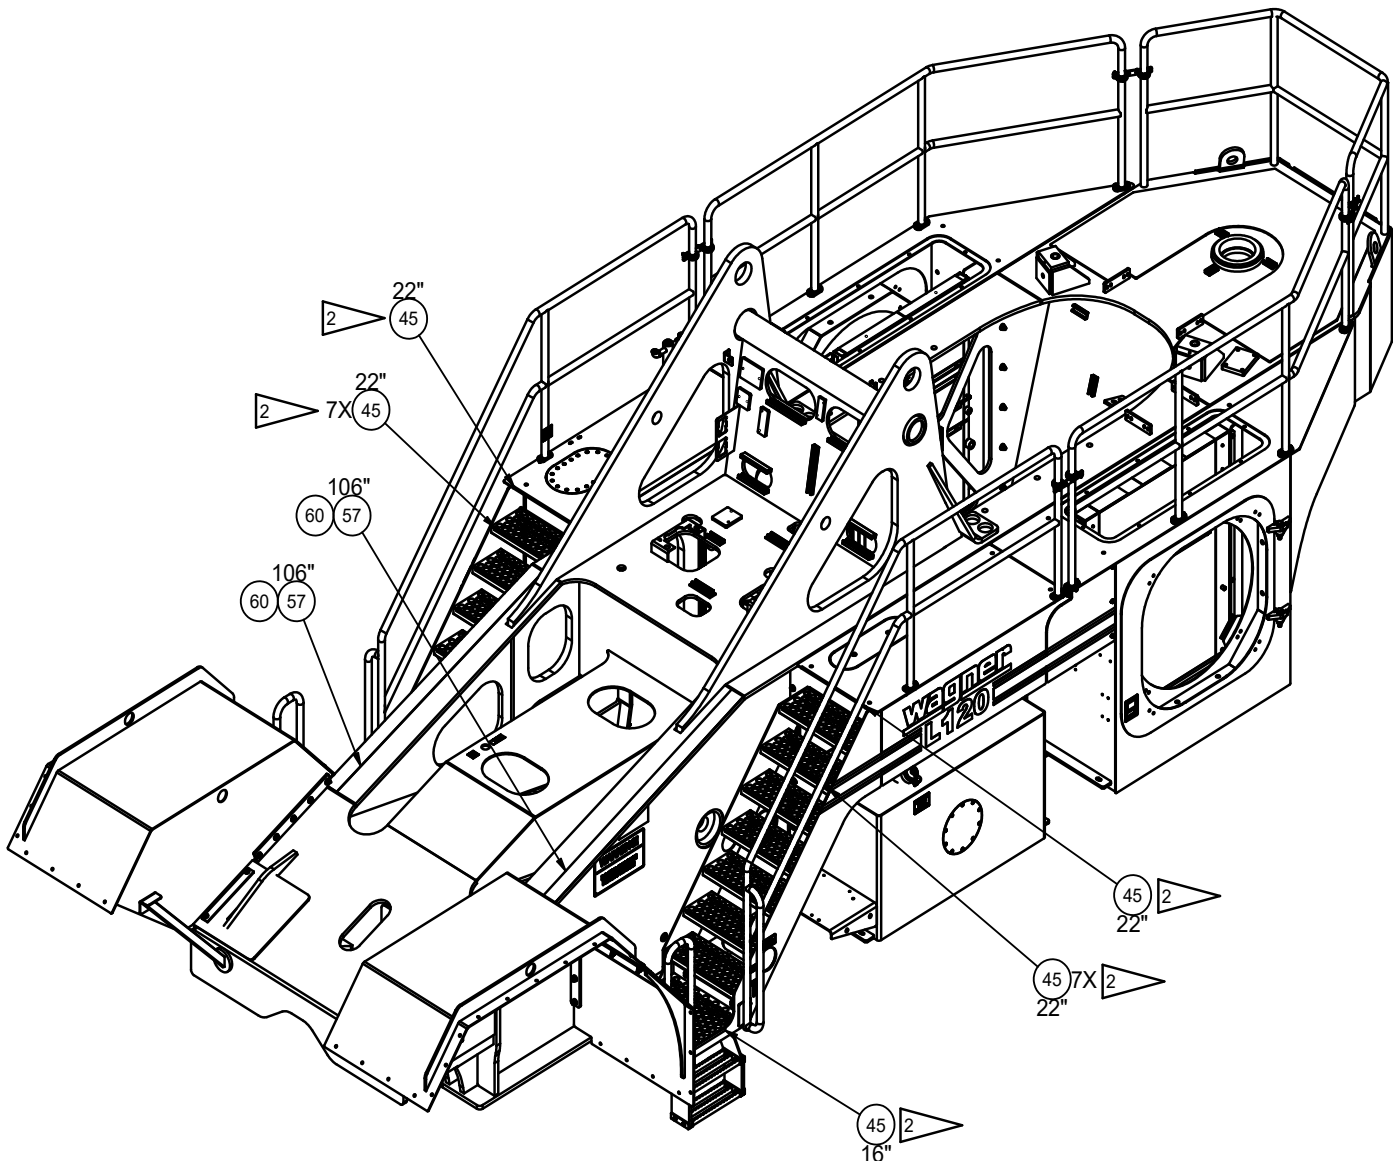

Decal Locations

Decal Locations

Item	Part No.	Qty	Description	Item	Part No.	Qty	Description
600034 Decal Locations							
29	579532	1	. Decal, Replace..Element	47	593301	1	. Decal, Hyd Oil Check
30	539226	1	. Decal, Fire Extinguisher	48	557352	1	. Decal, Pressurized Breather
31	539197	1	. Decal, Fire Extinguisher	49	593272	1	. Decal, Hyd Tank Fill
32	557118	1	. Decal, Trans Oil Fill	50	557353	1	. Decal, Filter Pressure
33	528880	1	. Decal, Trans Oil Level/Idle	51	593271	1	. Decal, Engine Oil Drain
34	563640	1	. Decal, Oil Fill, All Units	53	600896	1	. Decal, Element
35	563641	1	. Decal, Oil Check, All Units	55	600742	1	. Decal, Diesel Fuel
36	529474	20'	. Decal, Racing Stripe, 6 Wide	56	601590	1	. Decal Sheet, Coolers
37	600832	2	. Decal, L120	56.1	601591	1	. Decal, Hydraulic Cooler
38	593266	2	. Decal, Wagner	56.2	601592	1	. Decal, Brake Cooler
39	547451	2	. Decal, Warning	56.3	601593	1	. Decal, Fuel Cooler
40	547453	2	. Decal, No Riders	56.4	601594	1	. Decal, Air Cond. Condenser
42	576856	1	. Decal, A, Warning...Welding..	56.5	601595	1	. Decal, Radiator
44	593270	2	. Decal, Stairway Lighting	56.6	601596	1	. Decal, Charge Air
45	594140	2 Rolls	. Tape, Reflective Marking	56.7	601597	1	. Decal, Trans. Cooler
46	598795	1	. Decal, Hyd Oil Level Notice, L90				

DETAIL 3C3

DETAIL 3D3

**SECTION 4E4-4E4
HYD TANK**

TOP VIEW

**DETAIL 4G4
HYD TANK FILL**

**DETAIL 4F4
TRANSMISSION FILL**

REAR VIEW

BOTTOM VIEW