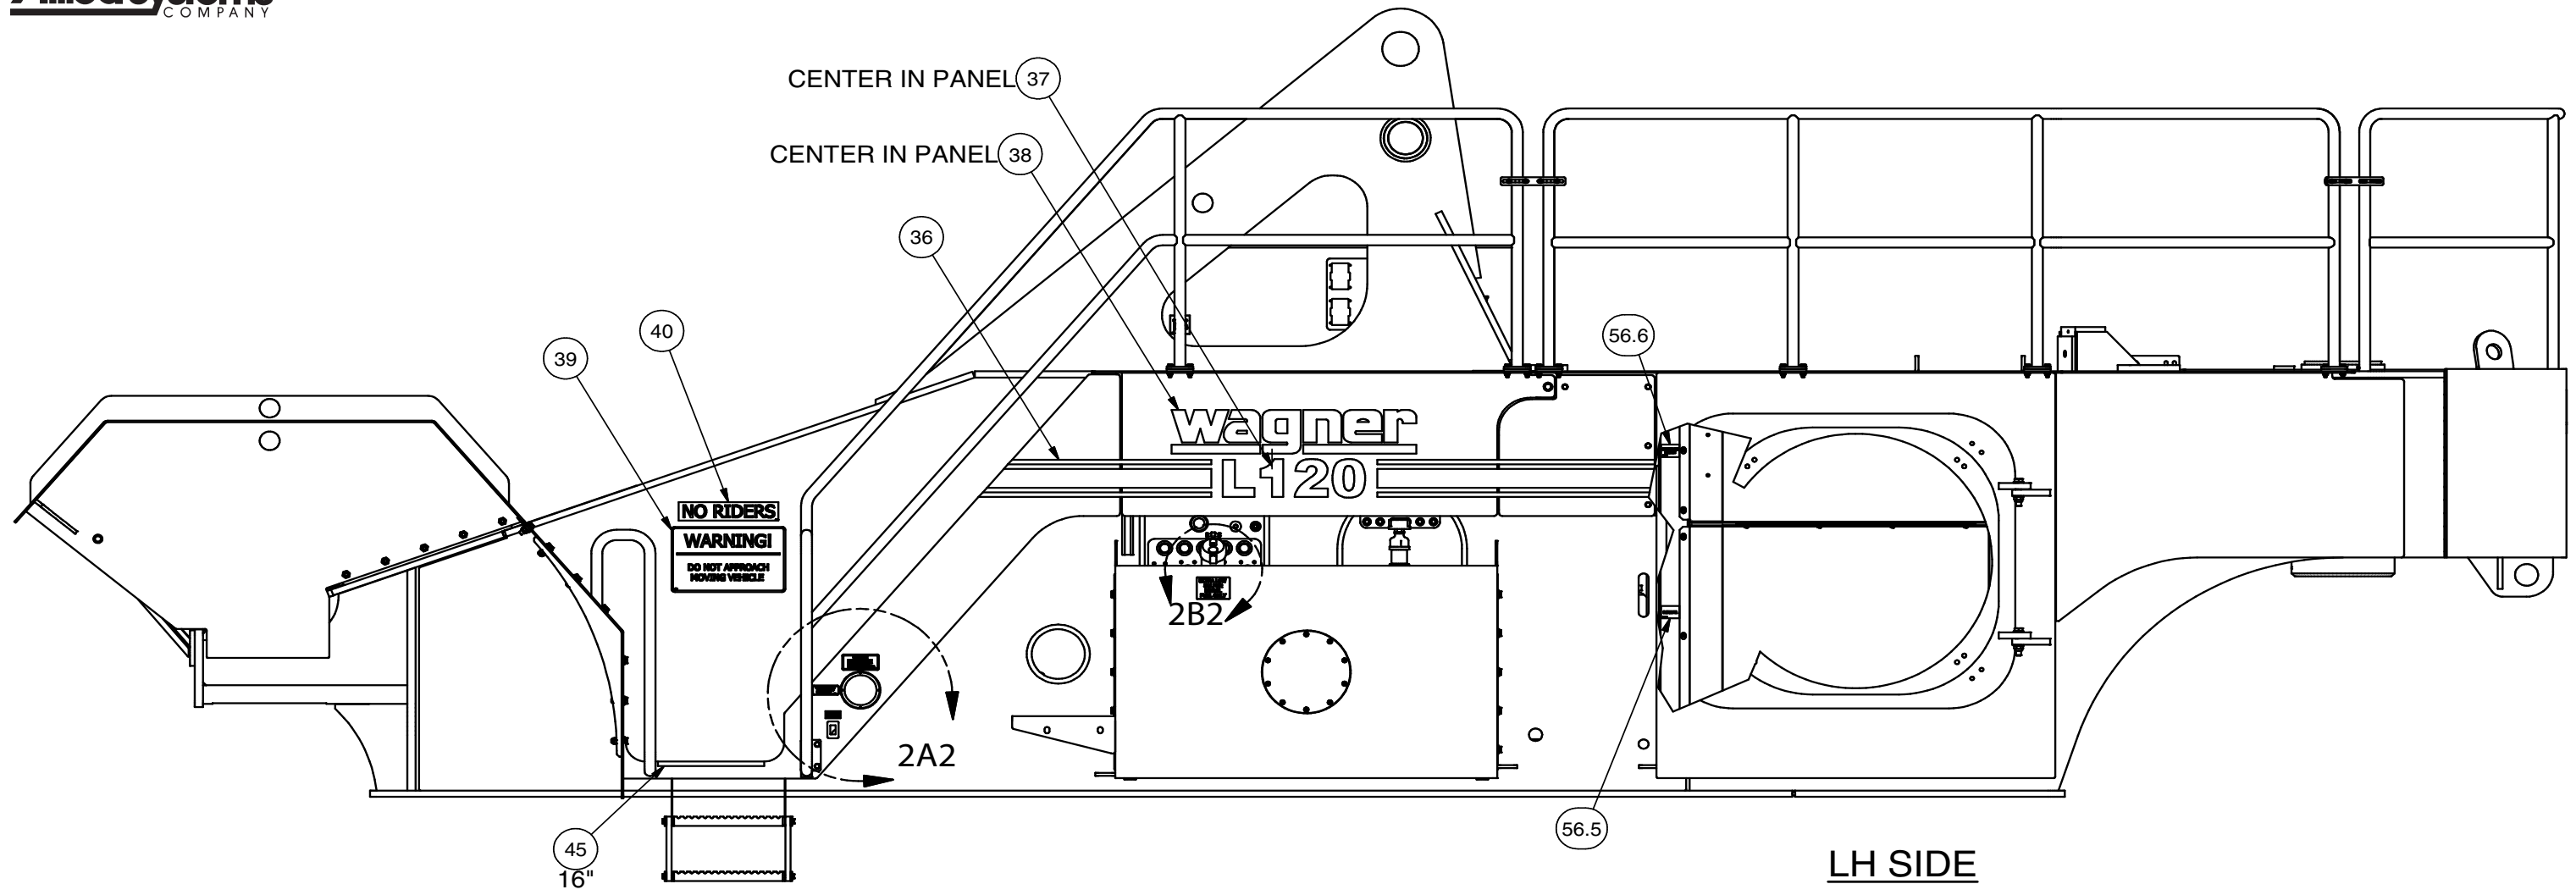

Decal Locations

Decal Locations

Item	Part No.	Qty	Description	Item	Part No.	Qty	Description
600034 Decal Locations							
29	579532	1	. Decal, Replace..Element	47	593301	1	. Decal, Hyd Oil Check
30	539226	1	. Decal, Fire Extinguisher	48	557352	1	. Decal, Pressurized Breather
31	539197	1	. Decal, Fire Extinguisher	49	593272	1	. Decal, Hyd Tank Fill
32	557118	1	. Decal, Trans Oil Fill	50	557353	1	. Decal, Filter Pressure
33	528880	1	. Decal, Trans Oil Level/Idle	51	593271	1	. Decal, Engine Oil Drain
34	563640	1	. Decal, Oil Fill, All Units	53	600896	1	. Decal, Element
35	563641	1	. Decal, Oil Check, All Units	55	600742	1	. Decal, Diesel Fuel
36	529474	20'	. Decal, Racing Stripe, 6 Wide	56	601590	1	. Decal Sheet, Coolers
37	600832	2	. Decal, L120	56.1	601591	1	. Decal, Hydraulic Cooler
38	593266	2	. Decal, Wagner	56.2	601592	1	. Decal, Brake Cooler
39	547451	2	. Decal, Warning	56.3	601593	1	. Decal, Fuel Cooler
40	547453	2	. Decal, No Riders	56.4	601594	1	. Decal, Air Cond. Condenser
42	576856	1	. Decal, A, Warning...Welding..	56.5	601595	1	. Decal, Radiator
44	593270	2	. Decal, Stairway Lighting	56.6	601596	1	. Decal, Charge Air
45	594140	2 Rolls	. Tape, Reflective Marking	56.7	601597	1	. Decal, Trans. Cooler
46	598795	1	. Decal, Hyd Oil Level Notice, L90				

DETAIL 3C3

DETAIL 3D3

**SECTION 4E4-4E4
HYD TANK**

TOP VIEW

**DETAIL 4G4
HYD TANK FILL**

**DETAIL 4F4
TRANSMISSION FILL**

REAR VIEW

BOTTOM VIEW