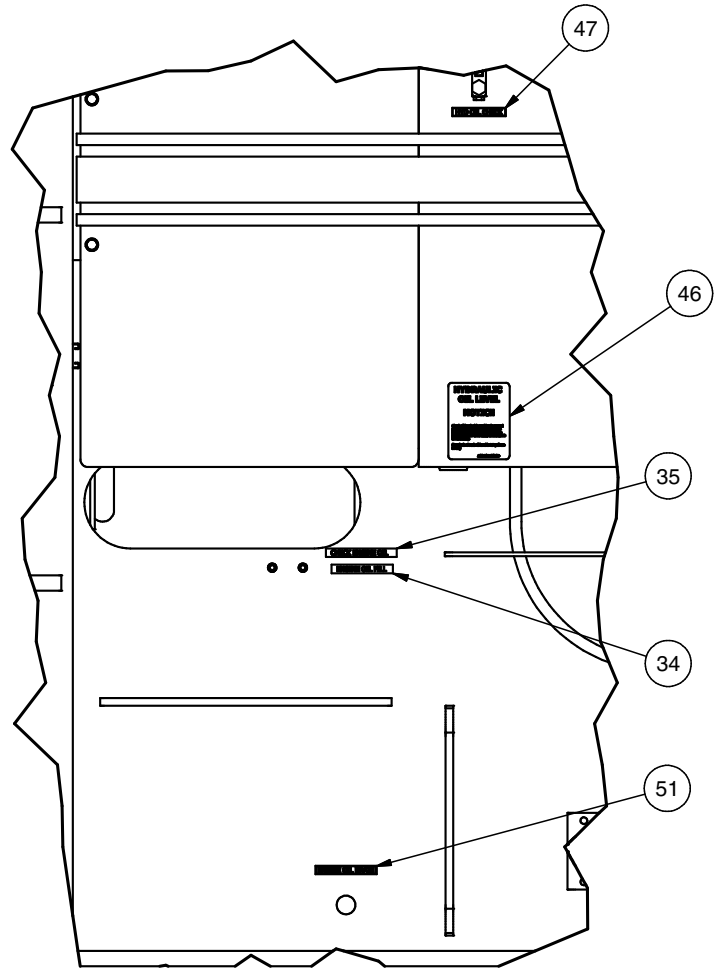

Decal Locations

Decal Locations

Item	Part No.	Qty	Description	Item	Part No.	Qty	Description
600034 Decal Locations							
29	579532	1	. Decal, Replace..Element	47	593301	1	. Decal, Hyd Oil Check
30	539226	1	. Decal, Fire Extinguisher	48	557352	1	. Decal, Pressurized Breather
31	539197	1	. Decal, Fire Extinguisher	49	593272	1	. Decal, Hyd Tank Fill
32	557118	1	. Decal, Trans Oil Fill	50	557353	1	. Decal, Filter Pressure
33	528880	1	. Decal, Trans Oil Level/Idle	51	593271	1	. Decal, Engine Oil Drain
34	563640	1	. Decal, Oil Fill, All Units	53	600896	1	. Decal, Element
35	563641	1	. Decal, Oil Check, All Units	55	600742	1	. Decal, Diesel Fuel
36	529474	20'	. Decal, Racing Stripe, 6 Wide	56	601590	1	. Decal Sheet, Coolers
37	600832	2	. Decal, L120	56.1	601591	1	. Decal, Hydraulic Cooler
38	593266	2	. Decal, Wagner	56.2	601592	1	. Decal, Brake Cooler
39	547451	2	. Decal, Warning	56.3	601593	1	. Decal, Fuel Cooler
40	547453	2	. Decal, No Riders	56.4	601594	1	. Decal, Air Cond. Condenser
42	576856	1	. Decal, A, Warning...Welding..	56.5	601595	1	. Decal, Radiator
44	593270	2	. Decal, Stairway Lighting	56.6	601596	1	. Decal, Charge Air
45	594140	2 Rolls	. Tape, Reflective Marking	56.7	601597	1	. Decal, Trans. Cooler
46	598795	1	. Decal, Hyd Oil Level Notice, L90				

DETAIL 3C3

DETAIL 3D3

**SECTION 4E4-4E4
HYD TANK**

TOP VIEW

**DETAIL 4G4
HYD TANK FILL**

**DETAIL 4F4
TRANSMISSION FILL**

REAR VIEW

BOTTOM VIEW