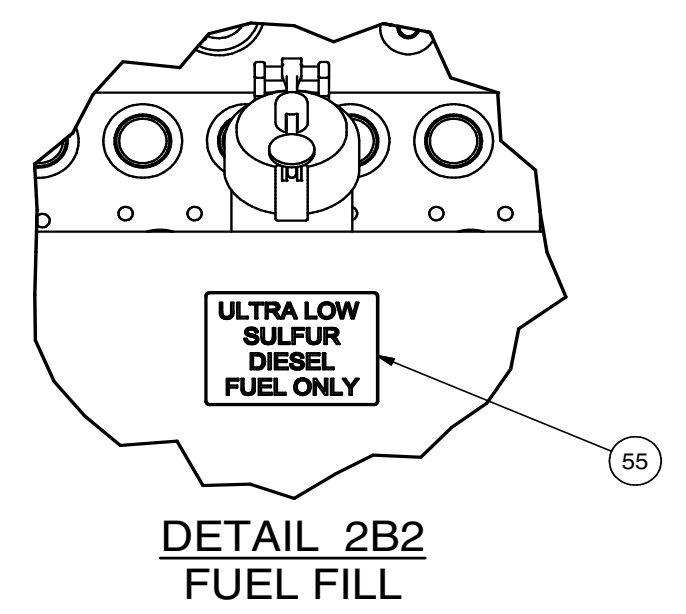

Decal Locations

Decal Locations

Item	Part No.	Qty	Description	Item	Part No.	Qty	Description
600034 Decal Locations							
29	579532	1	. Decal, Replace..Element	47	593301	1	. Decal, Hyd Oil Check
30	539226	1	. Decal, Fire Extinguisher	48	557352	1	. Decal, Pressurized Breather
31	539197	1	. Decal, Fire Extinguisher	49	593272	1	. Decal, Hyd Tank Fill
32	557118	1	. Decal, Trans Oil Fill	50	557353	1	. Decal, Filter Pressure
33	528880	1	. Decal, Trans Oil Level/Idle	51	593271	1	. Decal, Engine Oil Drain
34	563640	1	. Decal, Oil Fill, All Units	53	600896	1	. Decal, Element
35	563641	1	. Decal, Oil Check, All Units	55	600742	1	. Decal, Diesel Fuel
36	529474	20'	. Decal, Racing Stripe, 6 Wide	56	601590	1	. Decal Sheet, Coolers
37	600832	2	. Decal, L120	56.1	601591	1	. Decal, Hydraulic Cooler
38	593266	2	. Decal, Wagner	56.2	601592	1	. Decal, Brake Cooler
39	547451	2	. Decal, Warning	56.3	601593	1	. Decal, Fuel Cooler
40	547453	2	. Decal, No Riders	56.4	601594	1	. Decal, Air Cond. Condenser
42	576856	1	. Decal, A, Warning...Welding..	56.5	601595	1	. Decal, Radiator
44	593270	2	. Decal, Stairway Lighting	56.6	601596	1	. Decal, Charge Air
45	594140	2 Rolls	. Tape, Reflective Marking	56.7	601597	1	. Decal, Trans. Cooler
46	598795	1	. Decal, Hyd Oil Level Notice, L90				

DETAIL 3C3

DETAIL 3D3

**SECTION 4E4-4E4
HYD TANK**

TOP VIEW

**DETAIL 4G4
HYD TANK FILL**

**DETAIL 4F4
TRANSMISSION FILL**

REAR VIEW

BOTTOM VIEW