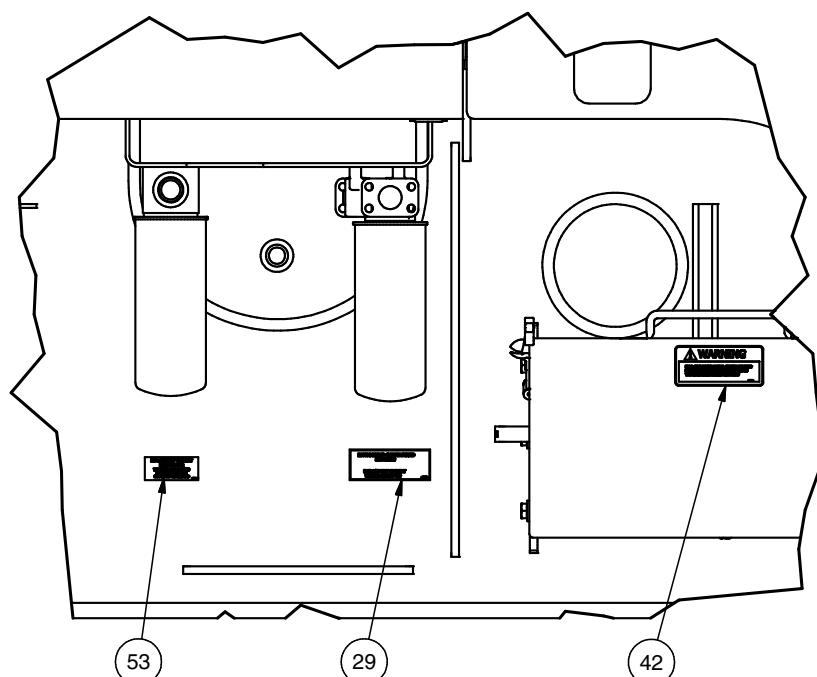

Decal Locations

Decal Locations

Item	Part No.	Qty	Description	Item	Part No.	Qty	Description
600034 Decal Locations							
29	579532	1	. Decal, Replace..Element	47	593301	1	. Decal, Hyd Oil Check
30	539226	1	. Decal, Fire Extinguisher	48	557352	1	. Decal, Pressurized Breather
31	539197	1	. Decal, Fire Extinguisher	49	593272	1	. Decal, Hyd Tank Fill
32	557118	1	. Decal, Trans Oil Fill	50	557353	1	. Decal, Filter Pressure
33	528880	1	. Decal, Trans Oil Level/Idle	51	593271	1	. Decal, Engine Oil Drain
34	563640	1	. Decal, Oil Fill, All Units	53	600896	1	. Decal, Element
35	563641	1	. Decal, Oil Check, All Units	55	600742	1	. Decal, Diesel Fuel
36	529474	20'	. Decal, Racing Stripe, 6 Wide	56	601590	1	. Decal Sheet, Coolers
37	600832	2	. Decal, L120	56.1	601591	1	. Decal, Hydraulic Cooler
38	593266	2	. Decal, Wagner	56.2	601592	1	. Decal, Brake Cooler
39	547451	2	. Decal, Warning	56.3	601593	1	. Decal, Fuel Cooler
40	547453	2	. Decal, No Riders	56.4	601594	1	. Decal, Air Cond. Condenser
42	576856	1	. Decal, A, Warning...Welding..	56.5	601595	1	. Decal, Radiator
44	593270	2	. Decal, Stairway Lighting	56.6	601596	1	. Decal, Charge Air
45	594140	2 Rolls	. Tape, Reflective Marking	56.7	601597	1	. Decal, Trans. Cooler
46	598795	1	. Decal, Hyd Oil Level Notice, L90				

DETAIL 3C3

DETAIL 3D3

**SECTION 4E4-4E4
HYD TANK**

TOP VIEW

**DETAIL 4G4
HYD TANK FILL**

**DETAIL 4F4
TRANSMISSION FILL**

REAR VIEW

BOTTOM VIEW