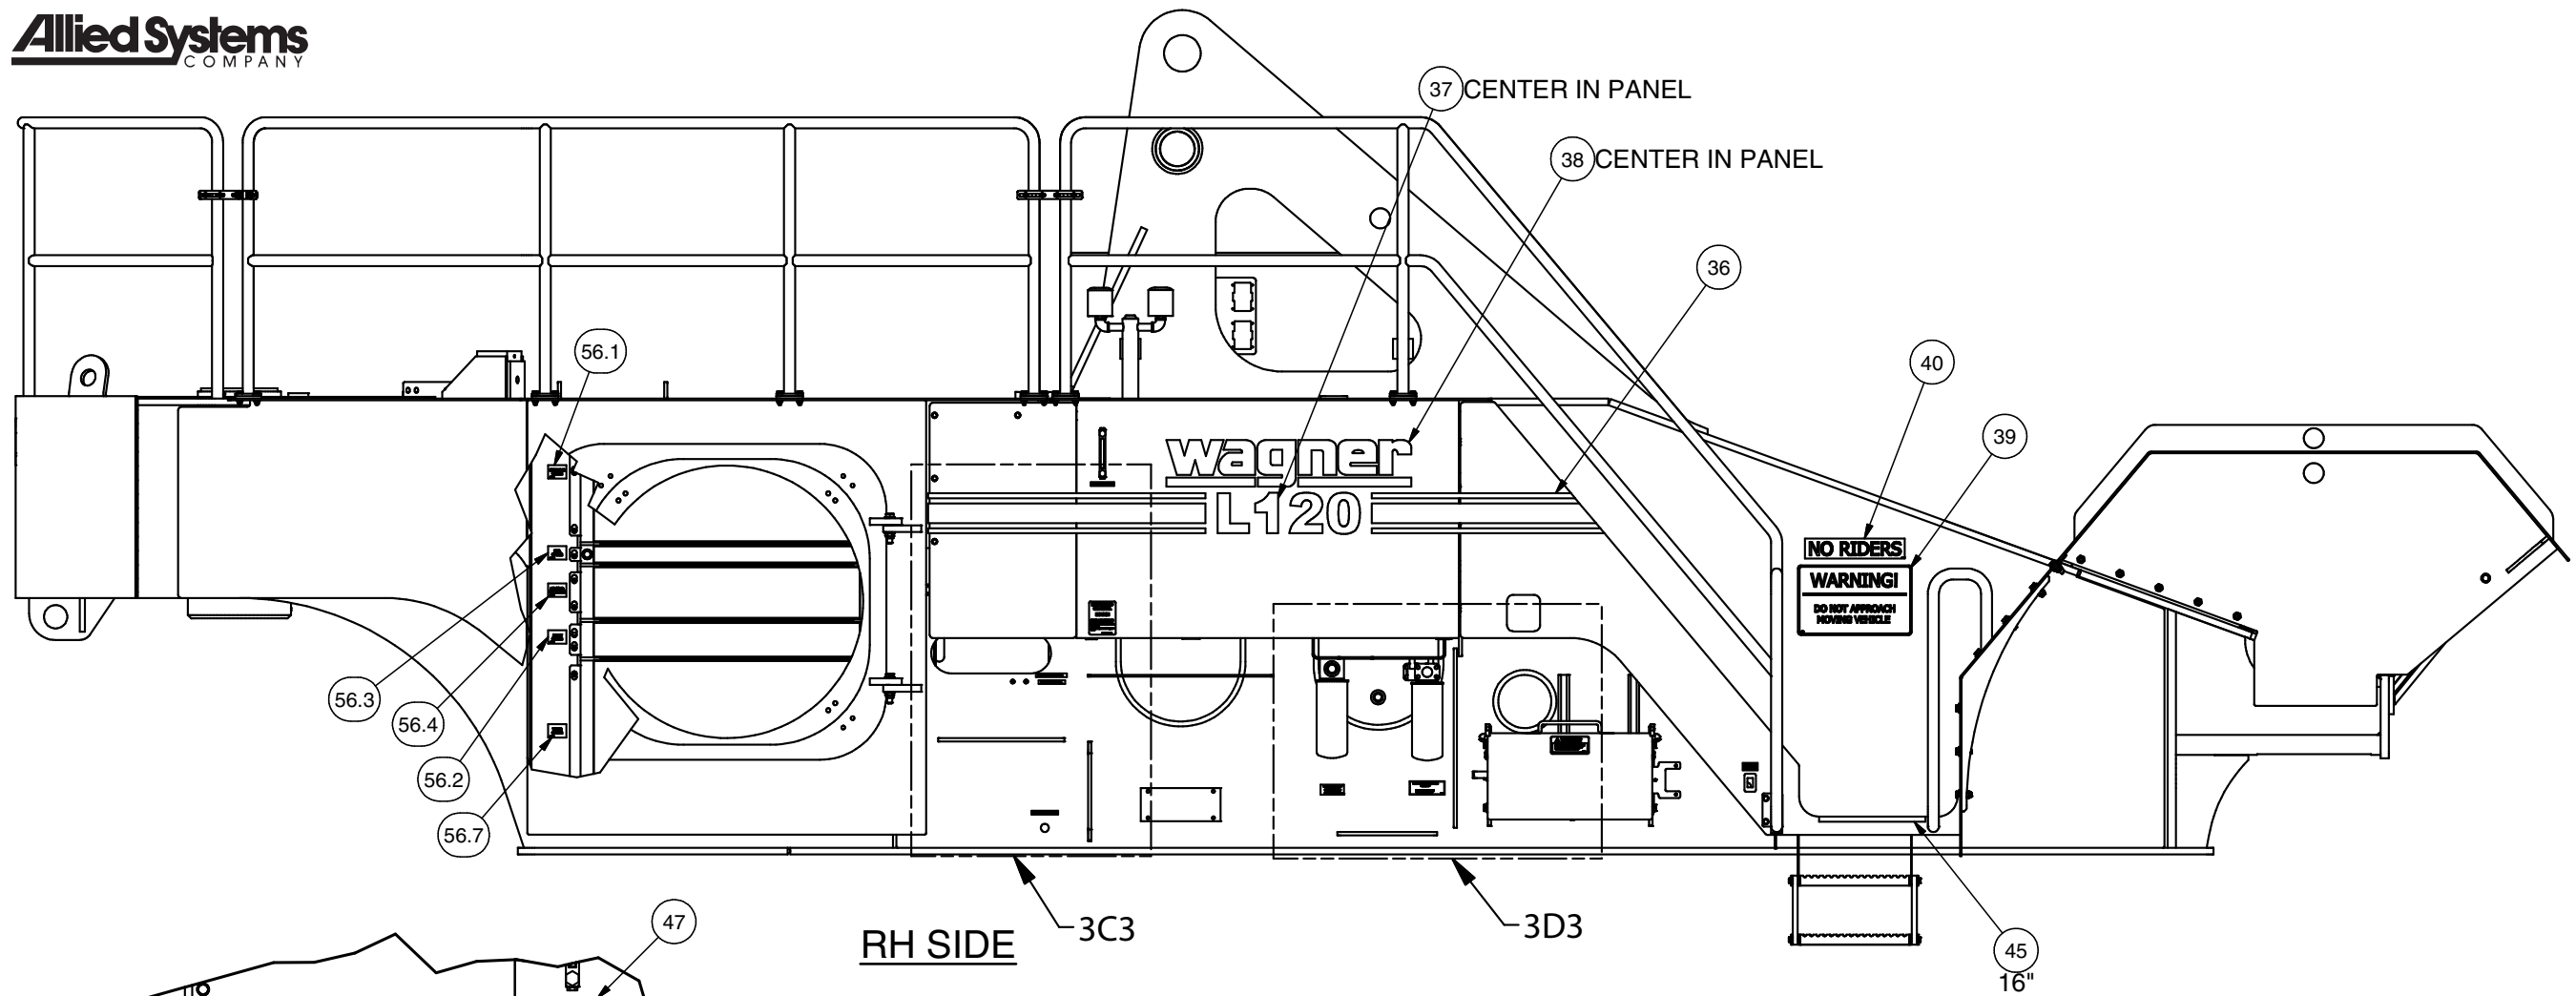

Decal Locations

Decal Locations

Item	Part No.	Qty	Description	Item	Part No.	Qty	Description
600034 Decal Locations							
29	579532	1	. Decal, Replace..Element	47	593301	1	. Decal, Hyd Oil Check
30	539226	1	. Decal, Fire Extinguisher	48	557352	1	. Decal, Pressurized Breather
31	539197	1	. Decal, Fire Extinguisher	49	593272	1	. Decal, Hyd Tank Fill
32	557118	1	. Decal, Trans Oil Fill	50	557353	1	. Decal, Filter Pressure
33	528880	1	. Decal, Trans Oil Level/Idle	51	593271	1	. Decal, Engine Oil Drain
34	563640	1	. Decal, Oil Fill, All Units	53	600896	1	. Decal, Element
35	563641	1	. Decal, Oil Check, All Units	55	600742	1	. Decal, Diesel Fuel
36	529474	20'	. Decal, Racing Stripe, 6 Wide	56	601590	1	. Decal Sheet, Coolers
37	600832	2	. Decal, L120	56.1	601591	1	. Decal, Hydraulic Cooler
38	593266	2	. Decal, Wagner	56.2	601592	1	. Decal, Brake Cooler
39	547451	2	. Decal, Warning	56.3	601593	1	. Decal, Fuel Cooler
40	547453	2	. Decal, No Riders	56.4	601594	1	. Decal, Air Cond. Condenser
42	576856	1	. Decal, A, Warning...Welding..	56.5	601595	1	. Decal, Radiator
44	593270	2	. Decal, Stairway Lighting	56.6	601596	1	. Decal, Charge Air
45	594140	2 Rolls	. Tape, Reflective Marking	56.7	601597	1	. Decal, Trans. Cooler
46	598795	1	. Decal, Hyd Oil Level Notice, L90				

DETAIL 3C3

DETAIL 3D3

**SECTION 4E4-4E4
HYD TANK**

TOP VIEW

**DETAIL 4G4
HYD TANK FILL**

**DETAIL 4F4
TRANSMISSION FILL**

REAR VIEW

BOTTOM VIEW