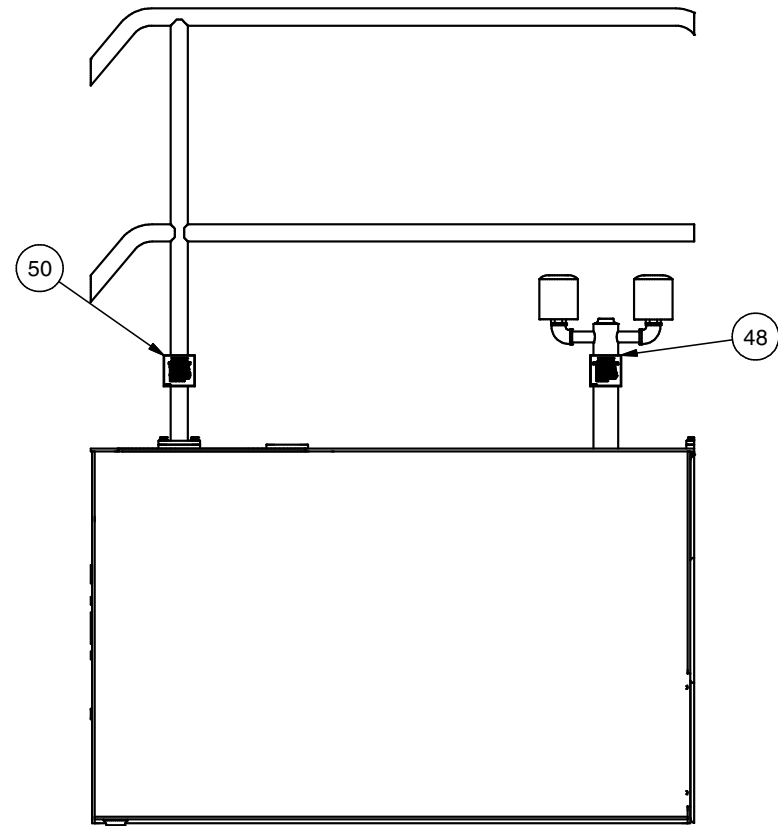

Decal Locations

Decal Locations

Item	Part No.	Qty	Description	Item	Part No.	Qty	Description
600034 Decal Locations							
29	579532	1	. Decal, Replace..Element	47	593301	1	. Decal, Hyd Oil Check
30	539226	1	. Decal, Fire Extinguisher	48	557352	1	. Decal, Pressurized Breather
31	539197	1	. Decal, Fire Extinguisher	49	593272	1	. Decal, Hyd Tank Fill
32	557118	1	. Decal, Trans Oil Fill	50	557353	1	. Decal, Filter Pressure
33	528880	1	. Decal, Trans Oil Level/Idle	51	593271	1	. Decal, Engine Oil Drain
34	563640	1	. Decal, Oil Fill, All Units	53	600896	1	. Decal, Element
35	563641	1	. Decal, Oil Check, All Units	55	600742	1	. Decal, Diesel Fuel
36	529474	20'	. Decal, Racing Stripe, 6 Wide	56	601590	1	. Decal Sheet, Coolers
37	600832	2	. Decal, L120	56.1	601591	1	. Decal, Hydraulic Cooler
38	593266	2	. Decal, Wagner	56.2	601592	1	. Decal, Brake Cooler
39	547451	2	. Decal, Warning	56.3	601593	1	. Decal, Fuel Cooler
40	547453	2	. Decal, No Riders	56.4	601594	1	. Decal, Air Cond. Condenser
42	576856	1	. Decal, A, Warning...Welding..	56.5	601595	1	. Decal, Radiator
44	593270	2	. Decal, Stairway Lighting	56.6	601596	1	. Decal, Charge Air
45	594140	2 Rolls	. Tape, Reflective Marking	56.7	601597	1	. Decal, Trans. Cooler
46	598795	1	. Decal, Hyd Oil Level Notice, L90				

DETAIL 3C3

DETAIL 3D3

**SECTION 4E4-4E4
HYD TANK**

TOP VIEW

**DETAIL 4G4
HYD TANK FILL**

**DETAIL 4F4
TRANSMISSION FILL**

REAR VIEW

BOTTOM VIEW