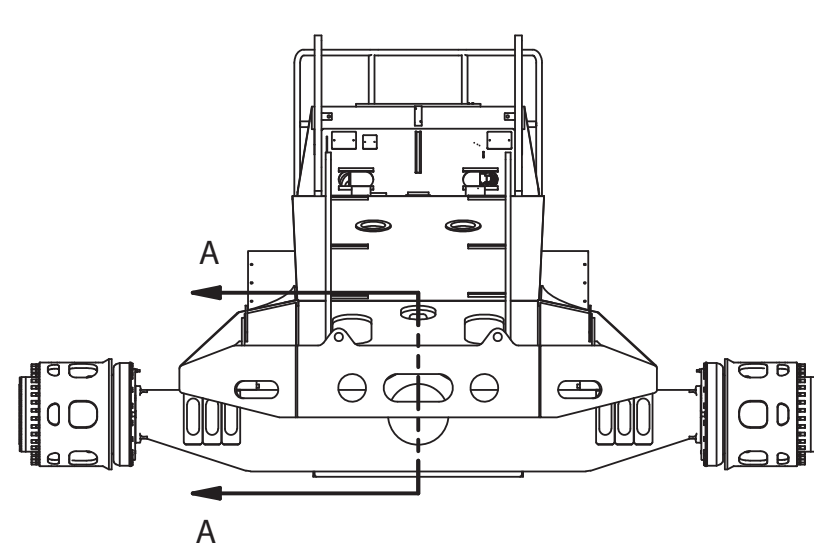

SECTION A-A

DETAIL C  
TRANSMISSION FRONT GUARD DETAIL

Item	Part No.	Qty	Description
	<b>600033</b>		<b>Driveline Installation</b>
1	* 598440	1	. Driveline Assembly
2	* 600328	1	. Driveline Assembly
13	598787	1	. Bracket, Driveline Guard
14	598788	2	. Plate, Driveline Guard
15	598789	2	. Plate, Driveline Guard
21	598783	1	. Bracket, Driveline Guard
22	221724W	2	. Hex Nut
23	221577W	8	. Capscrew
24	221575W	8	. Capscrew
25	R13717	2	. Capscrew
26	302402W	2	. Locknut
27	221771W	4	. Washer
28	Y19C-M1650	8	. Capscrew
29	234271	16	. Washer
30	302404W	8	. Locknut