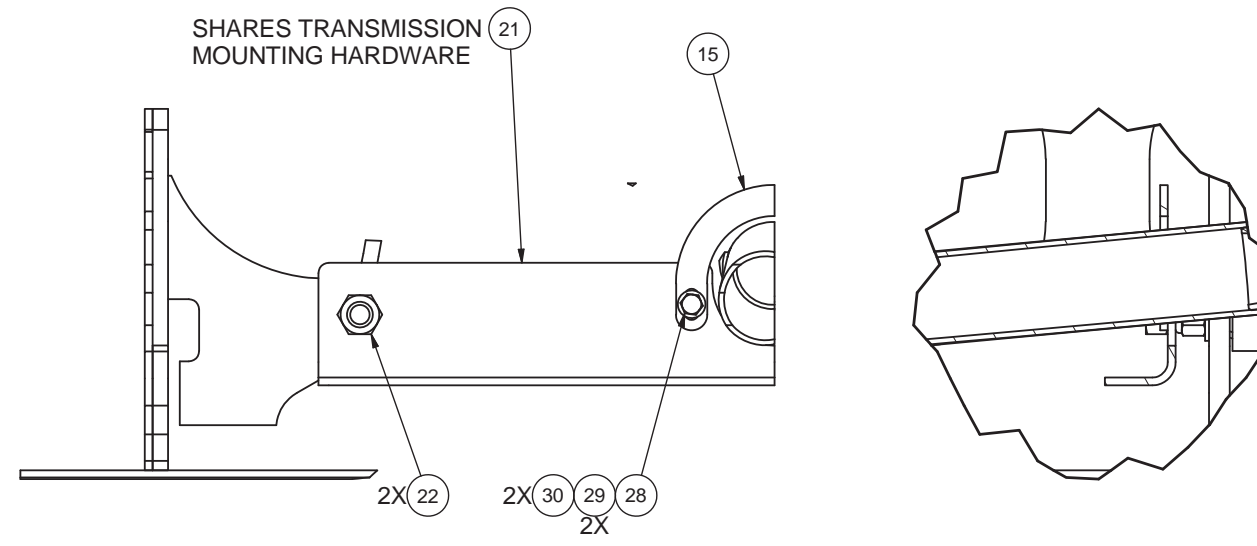

SECTION A-A

DETAIL C  
TRANSMISSION FRONT GUARD DETAIL

Item	Part No.	Qty	Description
	<b>600033</b>		<b>Driveline Installation</b>
1	* 598440	1	. Driveline Assembly
2	* 600328	1	. Driveline Assembly
13	598787	1	. Bracket, Driveline Guard
14	598788	2	. Plate, Driveline Guard
15	598789	2	. Plate, Driveline Guard
21	598783	1	. Bracket, Driveline Guard
22	221724W	2	. Hex Nut
23	221577W	8	. Capscrew
24	221575W	8	. Capscrew
25	R13717	2	. Capscrew
26	302402W	2	. Locknut
27	221771W	4	. Washer
28	Y19C-M1650	8	. Capscrew
29	234271	16	. Washer
30	302404W	8	. Locknut