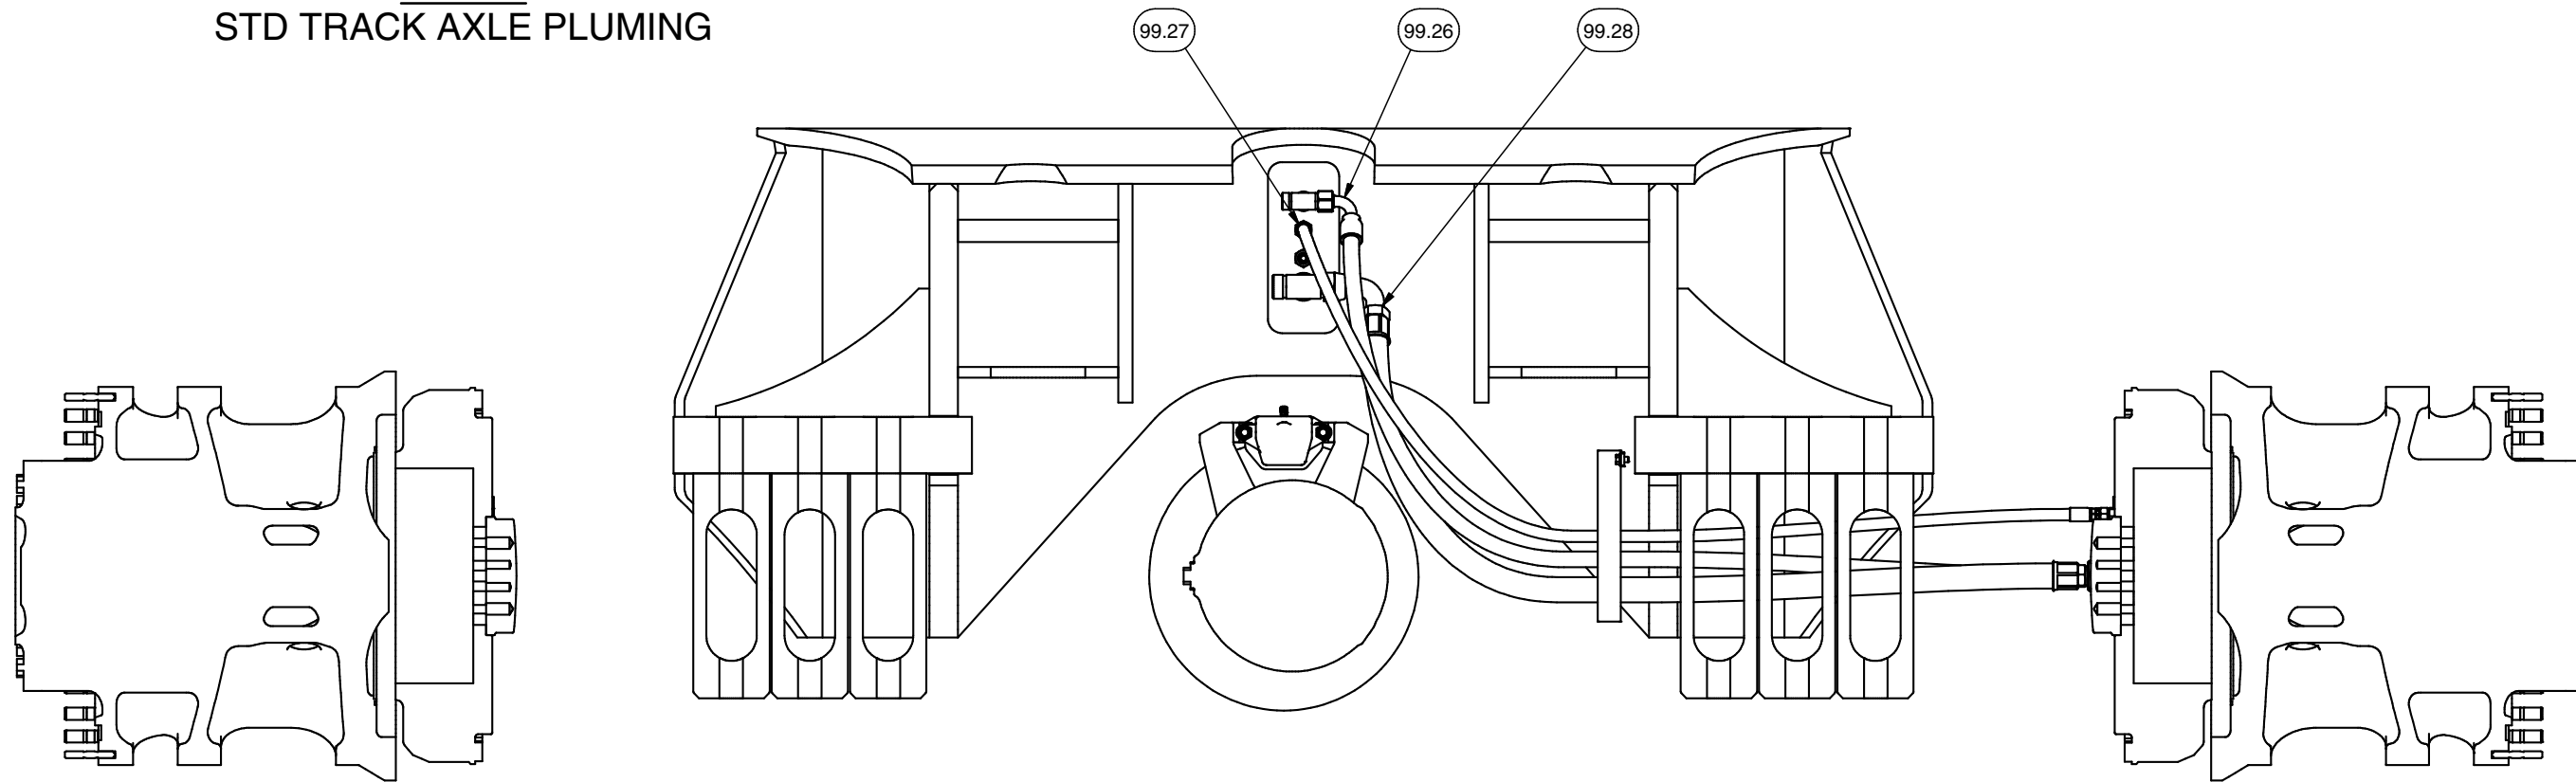

*a See Separate Coverage

*b Not Illustrated

SECTION 3D1-3D1
SOME PARTS REMOVED FOR CLARITY

SECTION 3E1-3E1
LH BRAKE HUB PLUMBING
SIMILAR SETUP FOR RH BRAKE HUB

DETAIL 3F3
ACCUMULATOR CHARGE MANIFOLD
& LS UNLOADING VAVLE

SECTION 3G1-3G1
SWIVEL PLATE

SECTION 4H1-4H1

DETAIL 4J4

SECTION 5K1-5K1

**DETAIL 5L5
PASS THROUGH**

**DETAIL 5P5
BRAKE MANIFOLD**

**SECTION 5N5-5N5
PARKING BRAKE PLUMBING**

**DETAIL 5M5
RELAY PLUMBING**

SECTION 6Q1-6Q1
BOTTOM OF VALVE DECK LOOKING UP

DETAIL 6R6
LS MANIFOLD ON VALVE DECK

600032
STD TRACK AXLE PLUMING

SECTION 7S7-7S7