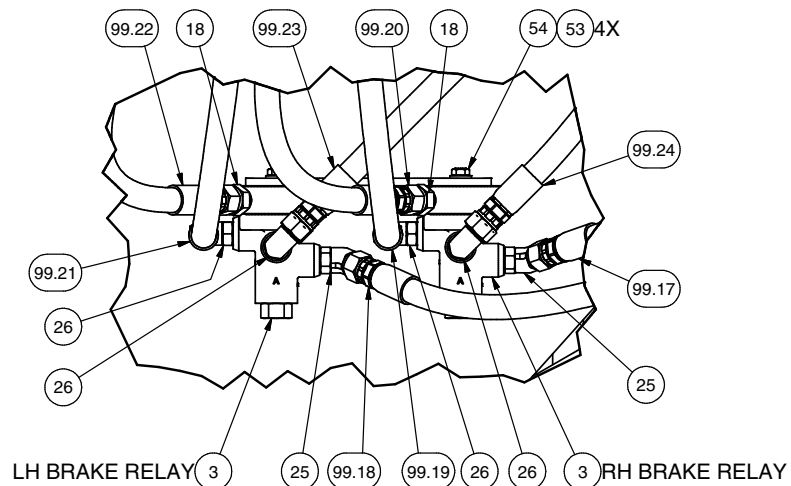

SECTION 3G1-3G1
SWIVEL PLATE

SECTION 4H1-4H1

DETAIL 4J4

SECTION 5K1-5K1

**DETAIL 5L5
PASS THROUGH**

**DETAIL 5P5
BRAKE MANIFOLD**

**SECTION 5N5-5N5
PARKING BRAKE PLUMBING**

**DETAIL 5M5
RELAY PLUMBING**

SECTION 6Q1-6Q1
BOTTOM OF VALVE DECK LOOKING UP

DETAIL 6R6
LS MANIFOLD ON VALVE DECK

600032
STD TRACK AXLE PLUMING

SECTION 7S7-7S7