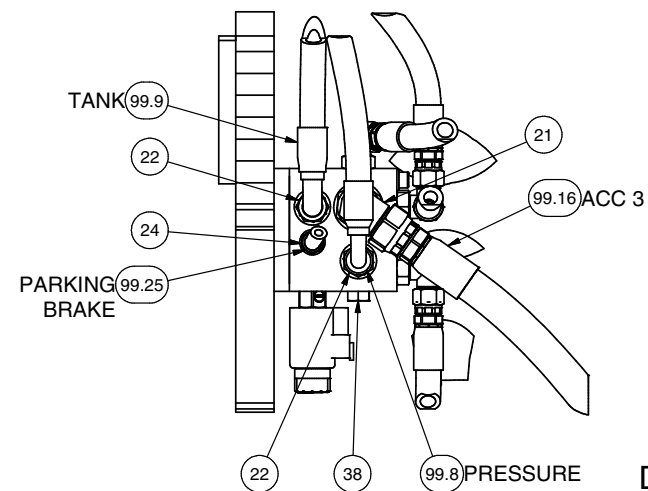

SECTION 3G1-3G1
SWIVEL PLATE

SECTION 4H1-4H1

DETAIL 4J4

SECTION 5K1-5K1

**DETAIL 5L5
PASS THROUGH**

**DETAIL 5P5
BRAKE MANIFOLD**

**SECTION 5N5-5N5
PARKING BRAKE PLUMBING**

**DETAIL 5M5
RELAY PLUMBING**

SECTION 6Q1-6Q1
BOTTOM OF VALVE DECK LOOKING UP

DETAIL 6R6
LS MANIFOLD ON VALVE DECK

600032
STD TRACK AXLE PLUMING

SECTION 7S7-7S7