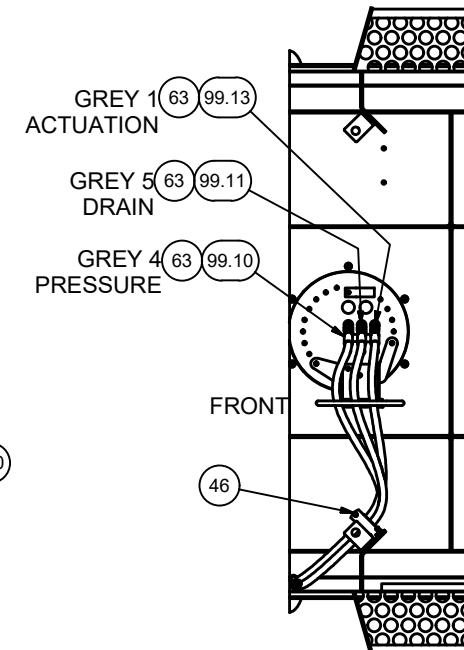

*a See Separate Coverage

*b Not Illustrated

SECTION 3D1-3D1
SOME PARTS REMOVED FOR CLARITY

SECTION 3E1-3E1
LH BRAKE HUB PLUMBING
SIMILAR SETUP FOR RH BRAKE HUB

DETAIL 3F3
ACCUMULATOR CHARGE MANIFOLD
& LS UNLOADING VAVLE

SECTION 3G1-3G1
SWIVEL PLATE

SECTION 4H1-4H1

DETAIL 4J4

SECTION 5K1-5K1

**DETAIL 5L5
PASS THROUGH**

**DETAIL 5P5
BRAKE MANIFOLD**

**SECTION 5N5-5N5
PARKING BRAKE PLUMBING**

**DETAIL 5M5
RELAY PLUMBING**