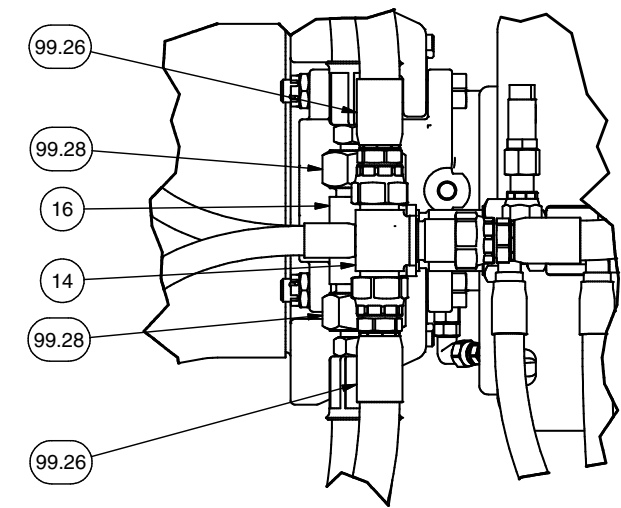

*a See Separate Coverage

*b Not Illustrated

SECTION 3D1-3D1
SOME PARTS REMOVED FOR CLARITY

SECTION 3E1-3E1
LH BRAKE HUB PLUMBING
SIMILAR SETUP FOR RH BRAKE HUB

DETAIL 3F3
ACCUMULATOR CHARGE MANIFOLD
& LS UNLOADING VAVLE

SECTION 3G1-3G1
SWIVEL PLATE

SECTION 4H1-4H1

DETAIL 4J4

SECTION 5K1-5K1

**DETAIL 5L5
PASS THROUGH**

**DETAIL 5P5
BRAKE MANIFOLD**

**SECTION 5N5-5N5
PARKING BRAKE PLUMBING**

**DETAIL 5M5
RELAY PLUMBING**