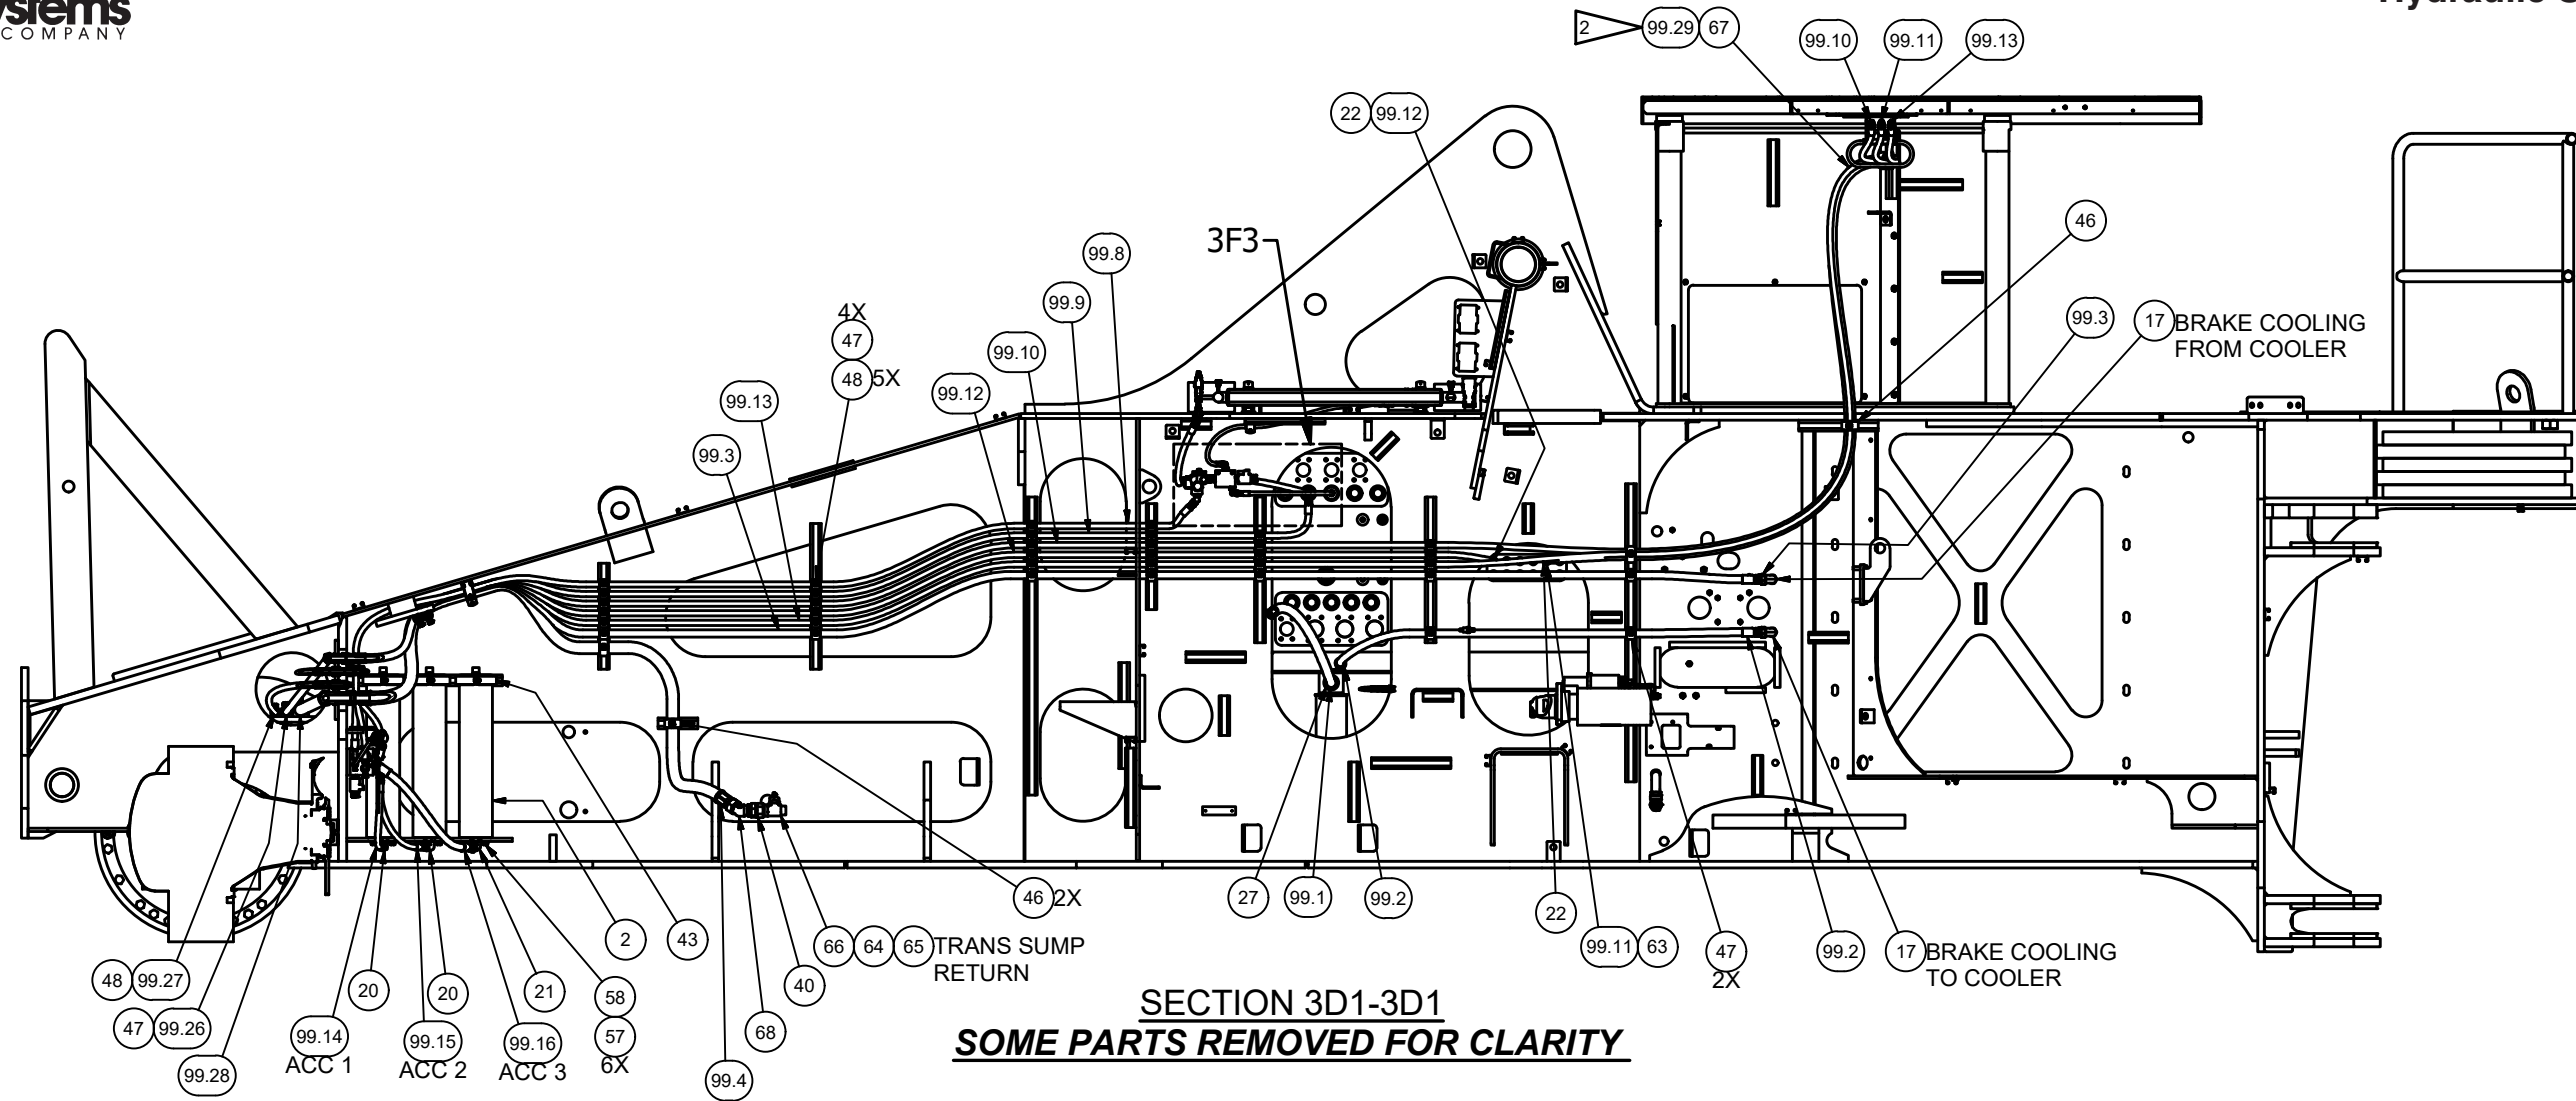

SECTION 3D1-3D1
SOME PARTS REMOVED FOR CLARITY