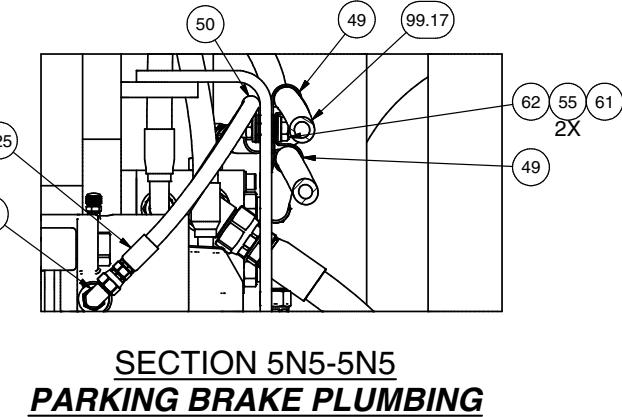

SECTION 3G1-3G1
SWIVEL PLATE

SECTION 4H1-4H1

DETAIL 4J4

SECTION 5K1-5K1

**DETAIL 5L5
PASS THROUGH**

**DETAIL 5P5
BRAKE MANIFOLD**

**SECTION 5N5-5N5
PARKING BRAKE PLUMBING**

**DETAIL 5M5
RELAY PLUMBING**

SECTION 6Q1-6Q1
BOTTOM OF VALVE DECK LOOKING UP

DETAIL 6R6
LS MANIFOLD ON VALVE DECK

600032
STD TRACK AXLE PLUMING

SECTION 7S7-7S7