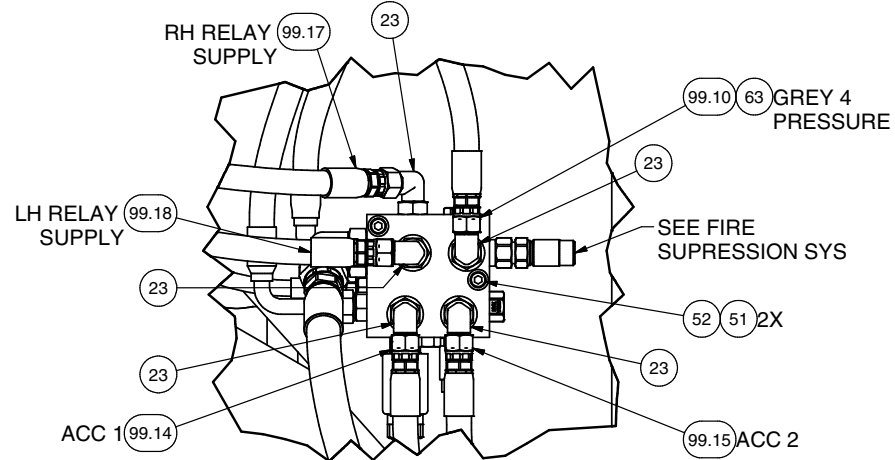

*a See Separate Coverage

*b Not Illustrated

SECTION 3D1-3D1
SOME PARTS REMOVED FOR CLARITY

SECTION 3E1-3E1
LH BRAKE HUB PLUMBING
SIMILAR SETUP FOR RH BRAKE HUB

DETAIL 3F3
ACCUMULATOR CHARGE MANIFOLD
& LS UNLOADING VAVLE

SECTION 3G1-3G1
SWIVEL PLATE

SECTION 4H1-4H1

DETAIL 4J4

SECTION 5K1-5K1

**DETAIL 5L5
PASS THROUGH**

**DETAIL 5P5
BRAKE MANIFOLD**

**SECTION 5N5-5N5
PARKING BRAKE PLUMBING**

**DETAIL 5M5
RELAY PLUMBING**

SECTION 6Q1-6Q1
BOTTOM OF VALVE DECK LOOKING UP

DETAIL 6R6
LS MANIFOLD ON VALVE DECK

600032
STD TRACK AXLE PLUMING

SECTION 7S7-7S7