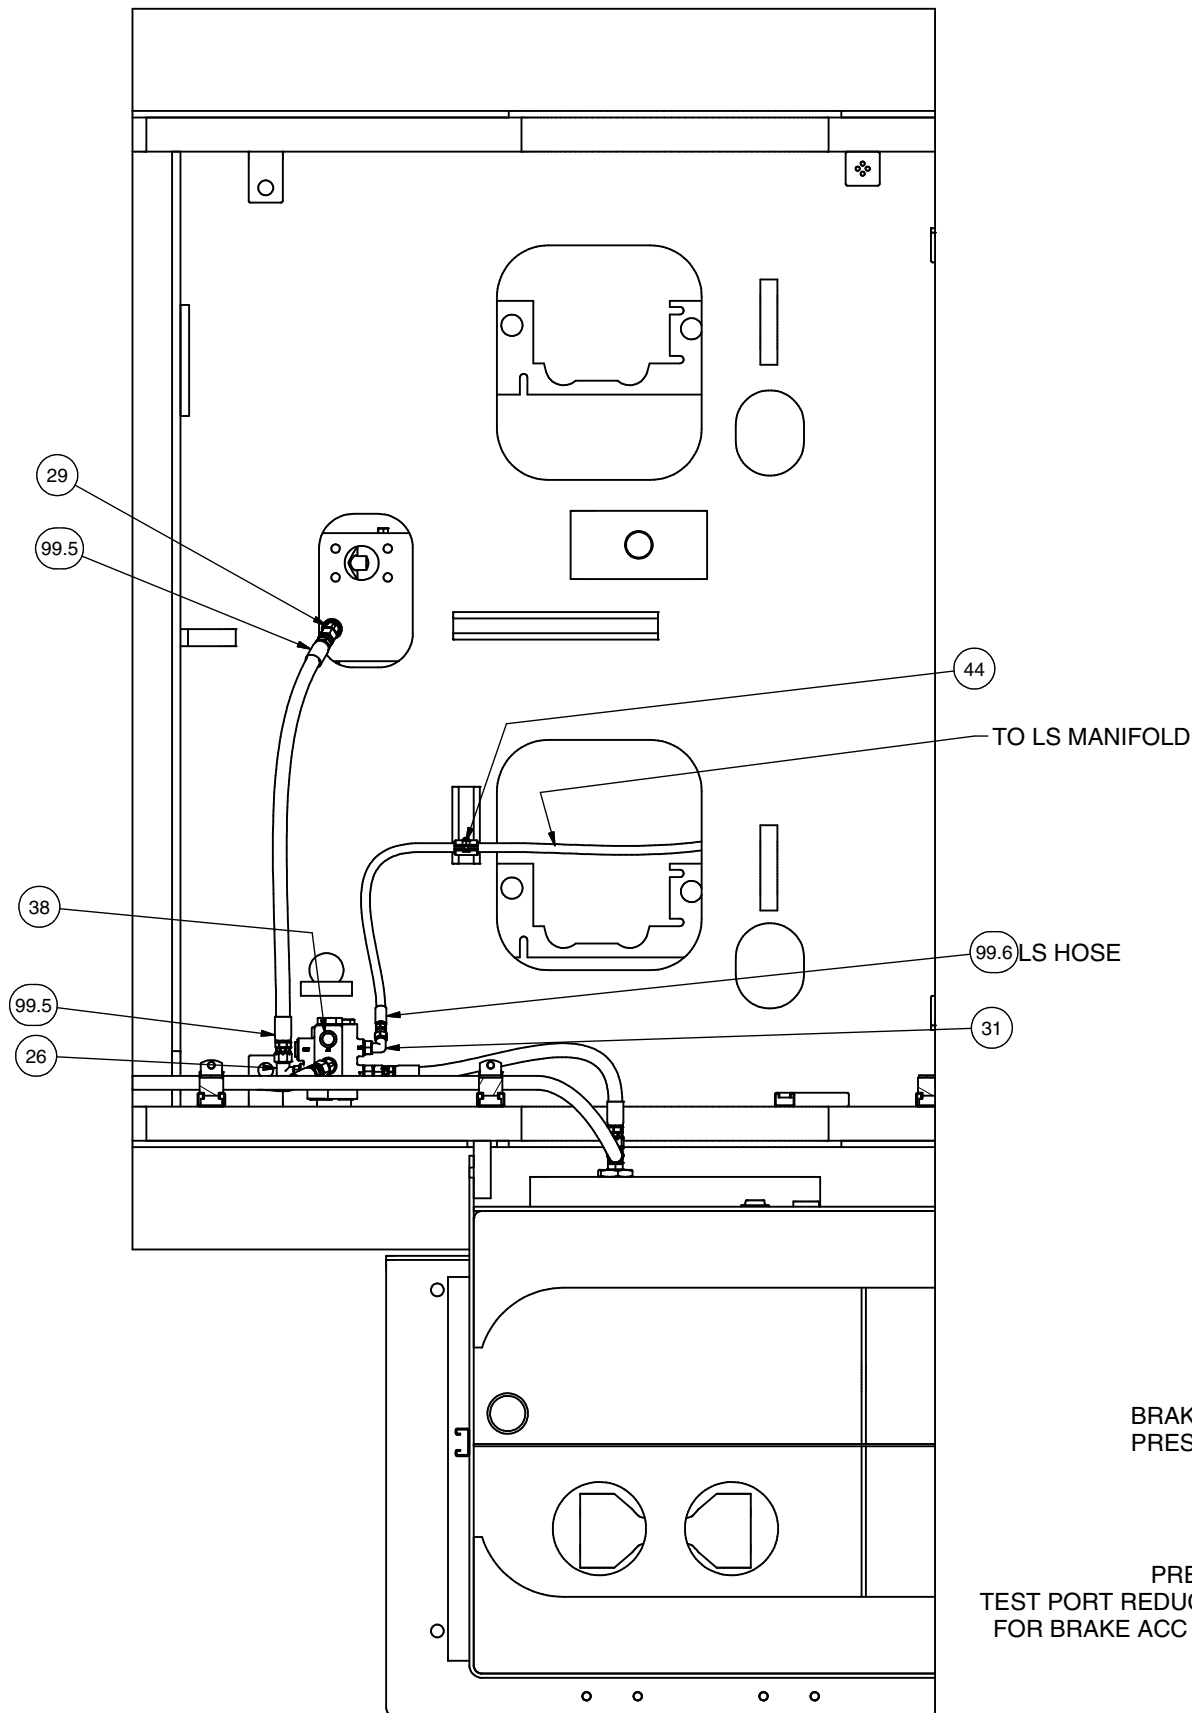

SECTION 3G1-3G1
SWIVEL PLATE

SECTION 4H1-4H1

DETAIL 4J4

SECTION 5K1-5K1

**DETAIL 5L5
PASS THROUGH**

**DETAIL 5P5
BRAKE MANIFOLD**

**SECTION 5N5-5N5
PARKING BRAKE PLUMBING**

**DETAIL 5M5
RELAY PLUMBING**

SECTION 6Q1-6Q1
BOTTOM OF VALVE DECK LOOKING UP

DETAIL 6R6
LS MANIFOLD ON VALVE DECK

600032
STD TRACK AXLE PLUMING

SECTION 7S7-7S7