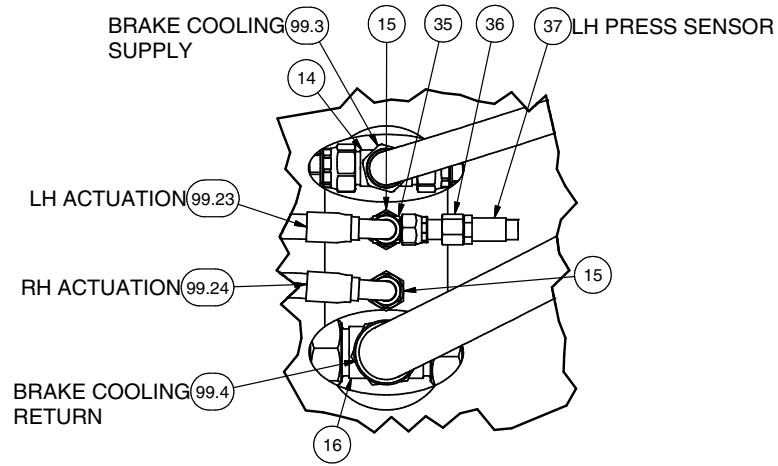

*a See Separate Coverage

*b Not Illustrated

SECTION 3D1-3D1
SOME PARTS REMOVED FOR CLARITY

SECTION 3E1-3E1
LH BRAKE HUB PLUMBING
SIMILAR SETUP FOR RH BRAKE HUB

DETAIL 3F3
ACCUMULATOR CHARGE MANIFOLD
& LS UNLOADING VAVLE

SECTION 3G1-3G1
SWIVEL PLATE

SECTION 4H1-4H1

DETAIL 4J4

SECTION 5K1-5K1

**DETAIL 5L5
PASS THROUGH**

**DETAIL 5P5
BRAKE MANIFOLD**

**SECTION 5N5-5N5
PARKING BRAKE PLUMBING**

**DETAIL 5M5
RELAY PLUMBING**

SECTION 6Q1-6Q1
BOTTOM OF VALVE DECK LOOKING UP

DETAIL 6R6
LS MANIFOLD ON VALVE DECK

600032
STD TRACK AXLE PLUMING

SECTION 7S7-7S7