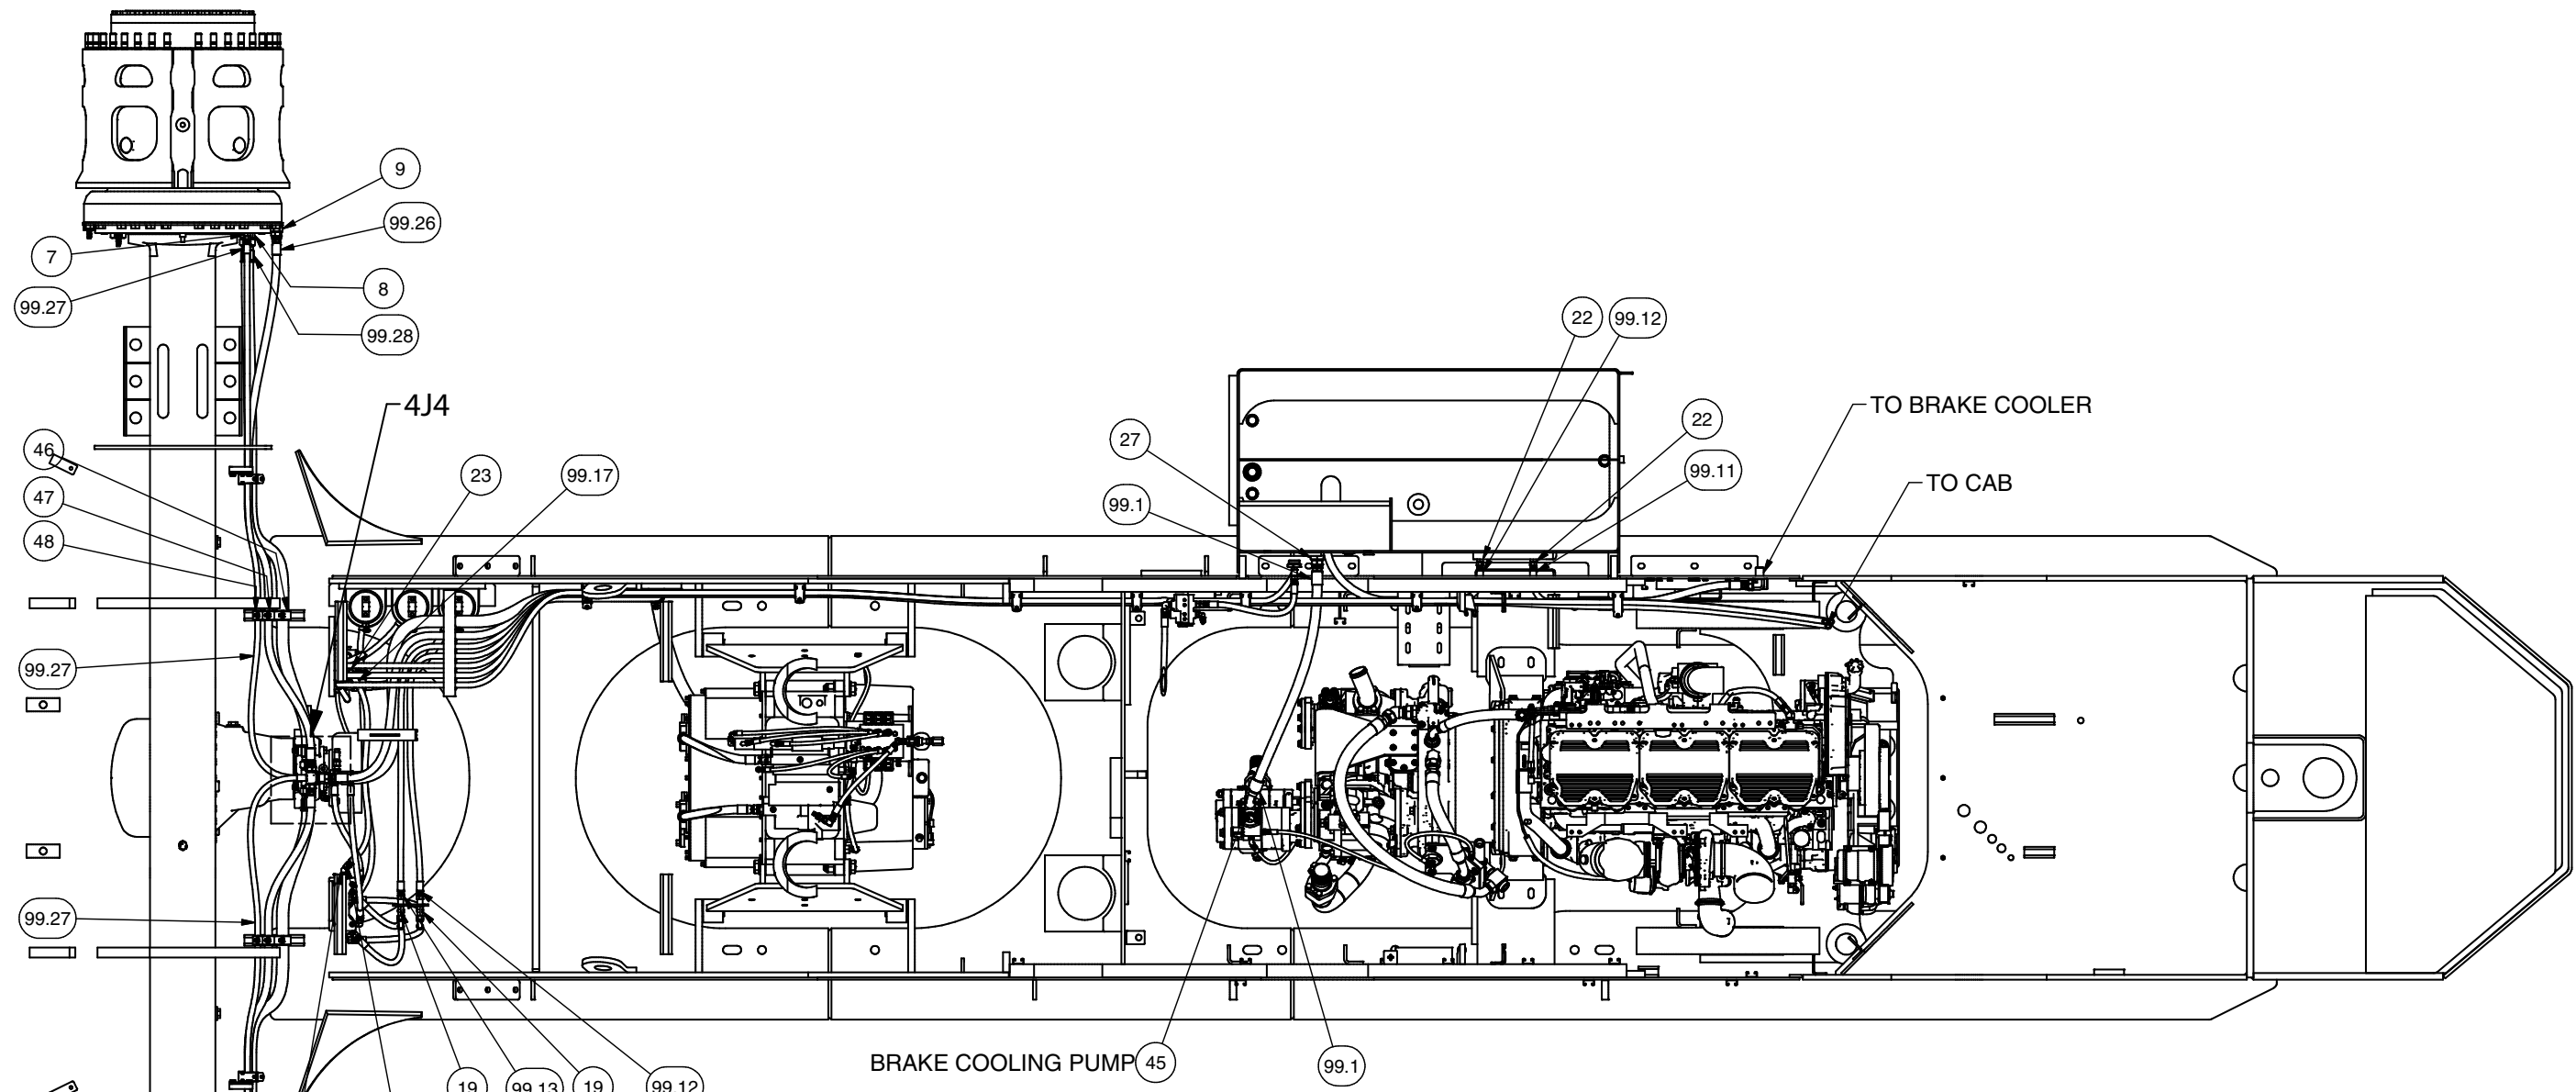

*a See Separate Coverage

*b Not Illustrated

SECTION 3D1-3D1
SOME PARTS REMOVED FOR CLARITY

SECTION 3E1-3E1
LH BRAKE HUB PLUMBING
SIMILAR SETUP FOR RH BRAKE HUB

DETAIL 3F3
ACCUMULATOR CHARGE MANIFOLD
& LS UNLOADING VAVLE

SECTION 3G1-3G1
SWIVEL PLATE

SECTION 4H1-4H1

DETAIL 4J4

SECTION 5K1-5K1

**DETAIL 5L5
PASS THROUGH**

**DETAIL 5P5
BRAKE MANIFOLD**

**SECTION 5N5-5N5
PARKING BRAKE PLUMBING**

**DETAIL 5M5
RELAY PLUMBING**

SECTION 6Q1-6Q1
BOTTOM OF VALVE DECK LOOKING UP

DETAIL 6R6
LS MANIFOLD ON VALVE DECK

600032
STD TRACK AXLE PLUMING

SECTION 7S7-7S7