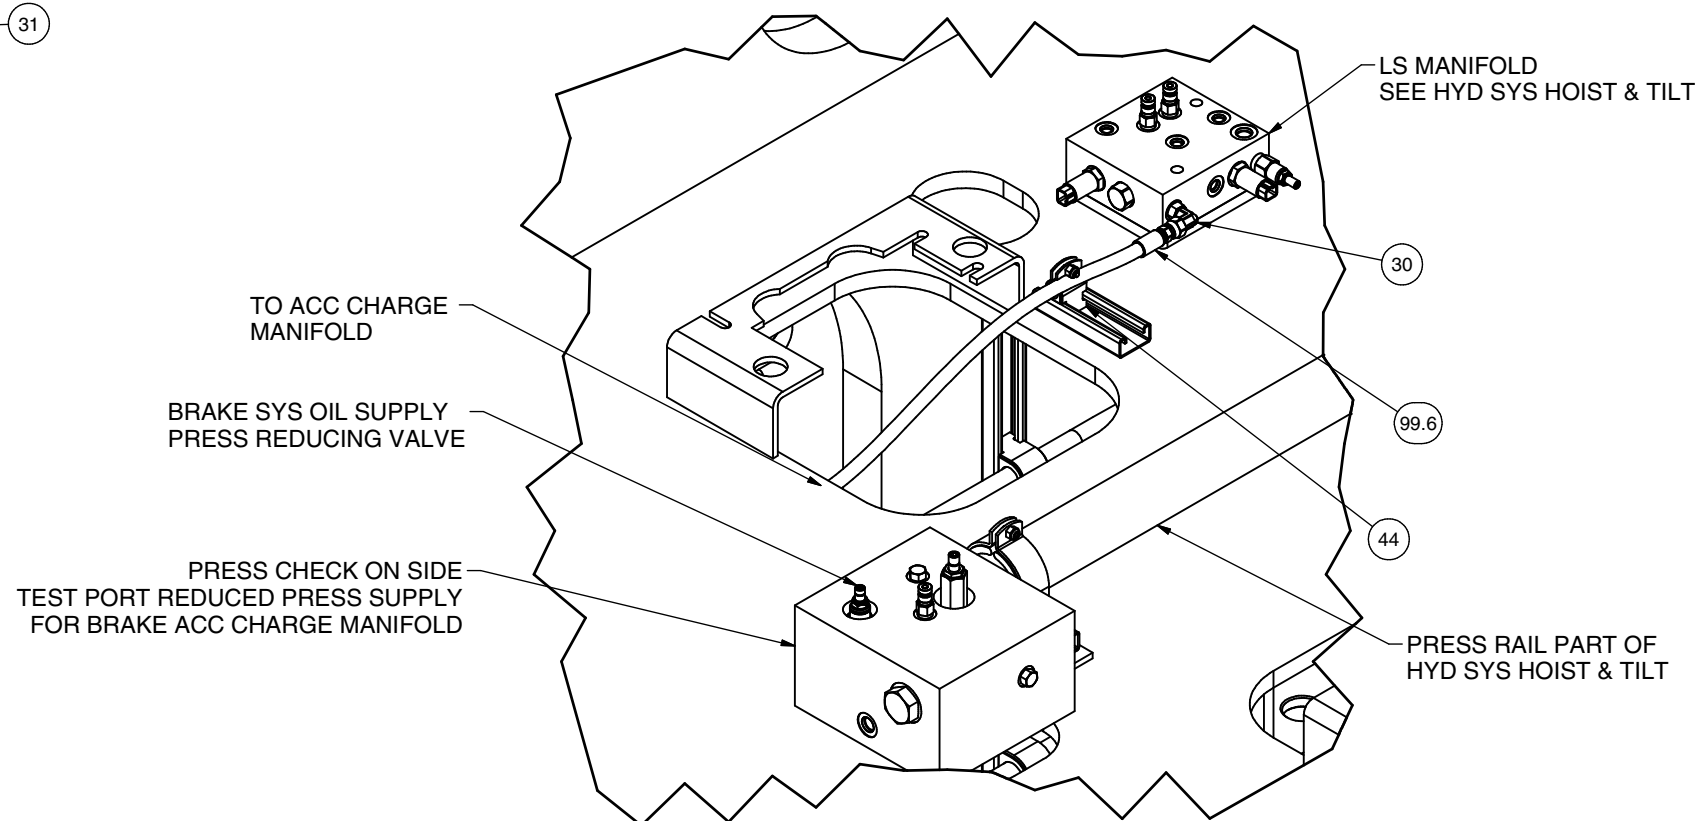

*a See Separate Coverage

*b Not Illustrated

SECTION 3D1-3D1
SOME PARTS REMOVED FOR CLARITY

SECTION 3E1-3E1
LH BRAKE HUB PLUMBING
SIMILAR SETUP FOR RH BRAKE HUB

DETAIL 3F3
ACCUMULATOR CHARGE MANIFOLD
& LS UNLOADING VAVLE

SECTION 3G1-3G1
SWIVEL PLATE

SECTION 4H1-4H1

DETAIL 4J4

SECTION 5K1-5K1

**DETAIL 5L5
PASS THROUGH**

**DETAIL 5P5
BRAKE MANIFOLD**

**SECTION 5N5-5N5
PARKING BRAKE PLUMBING**

**DETAIL 5M5
RELAY PLUMBING**

SECTION 6Q1-6Q1
BOTTOM OF VALVE DECK LOOKING UP

DETAIL 6R6
LS MANIFOLD ON VALVE DECK

600032
STD TRACK AXLE PLUMING

SECTION 7S7-7S7