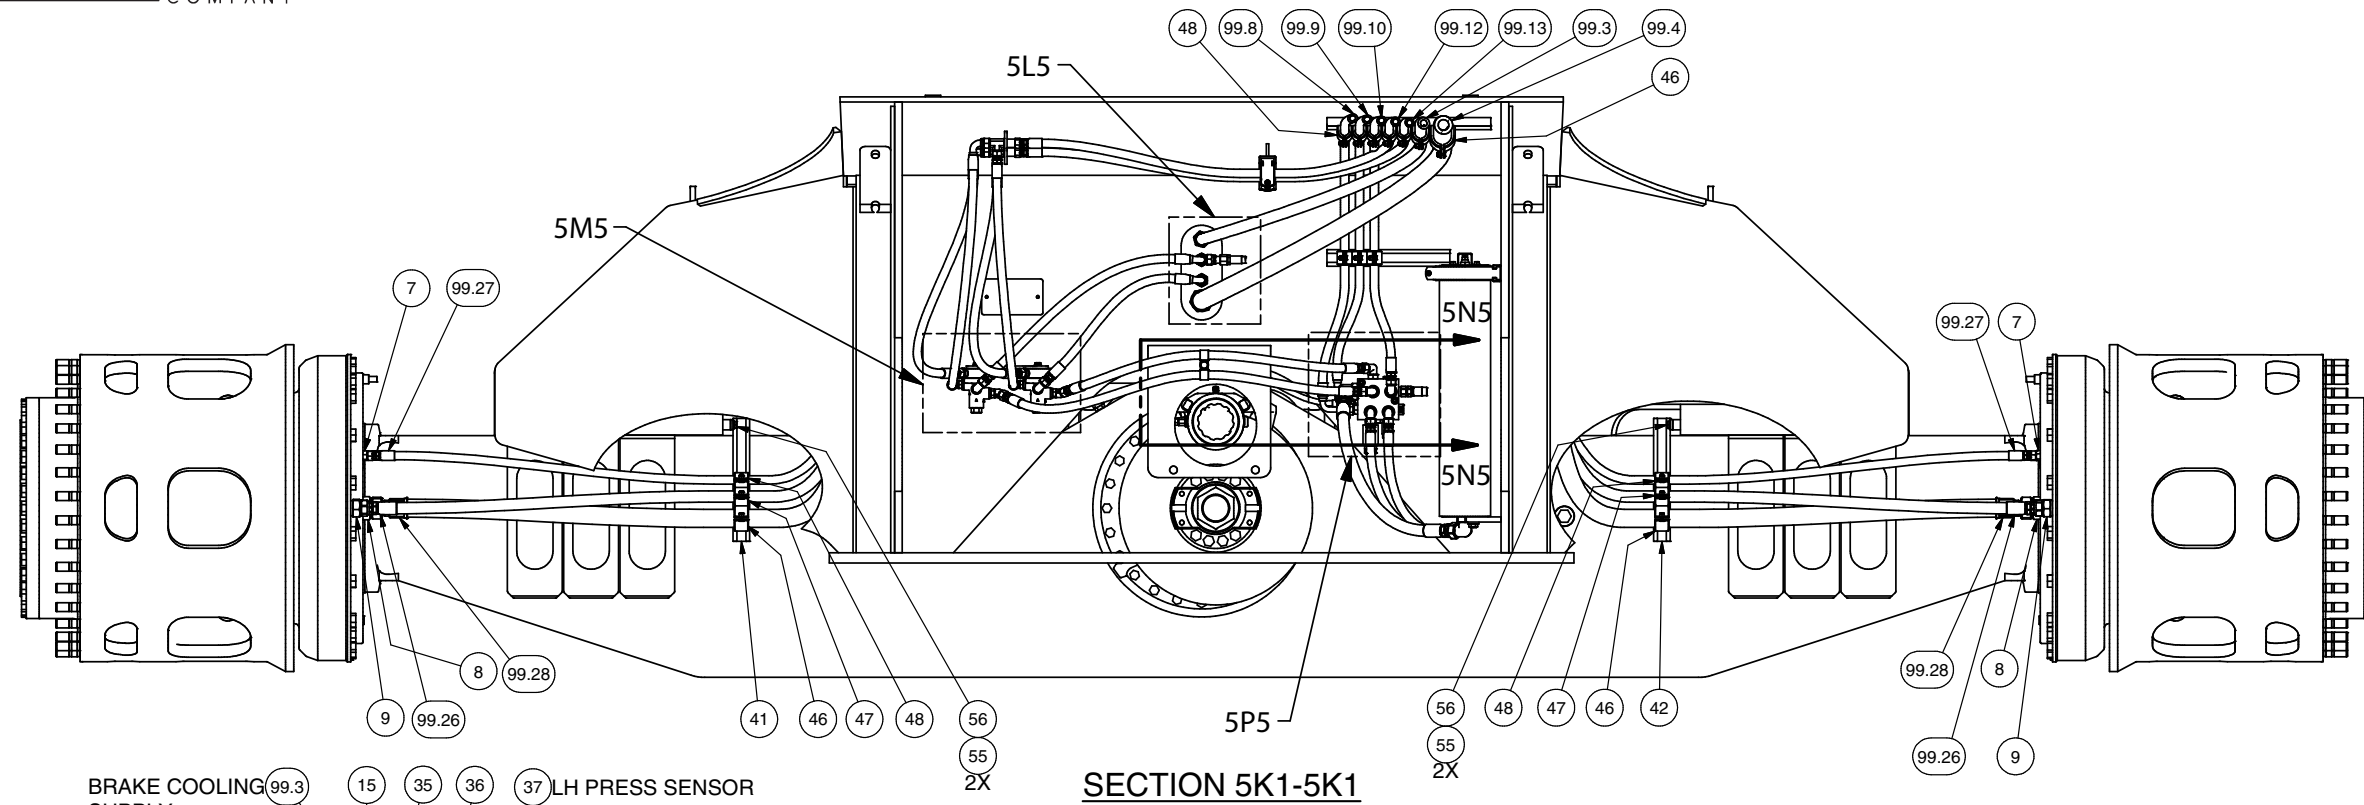

*a See Separate Coverage

*b Not Illustrated

SECTION 3D1-3D1
SOME PARTS REMOVED FOR CLARITY

SECTION 3E1-3E1
LH BRAKE HUB PLUMBING
SIMILAR SETUP FOR RH BRAKE HUB

DETAIL 3F3
ACCUMULATOR CHARGE MANIFOLD
& LS UNLOADING VAVLE

SECTION 3G1-3G1
SWIVEL PLATE

SECTION 4H1-4H1

DETAIL 4J4

SECTION 5K1-5K1

**DETAIL 5L5
PASS THROUGH**

**DETAIL 5P5
BRAKE MANIFOLD**

**SECTION 5N5-5N5
PARKING BRAKE PLUMBING**

**DETAIL 5M5
RELAY PLUMBING**