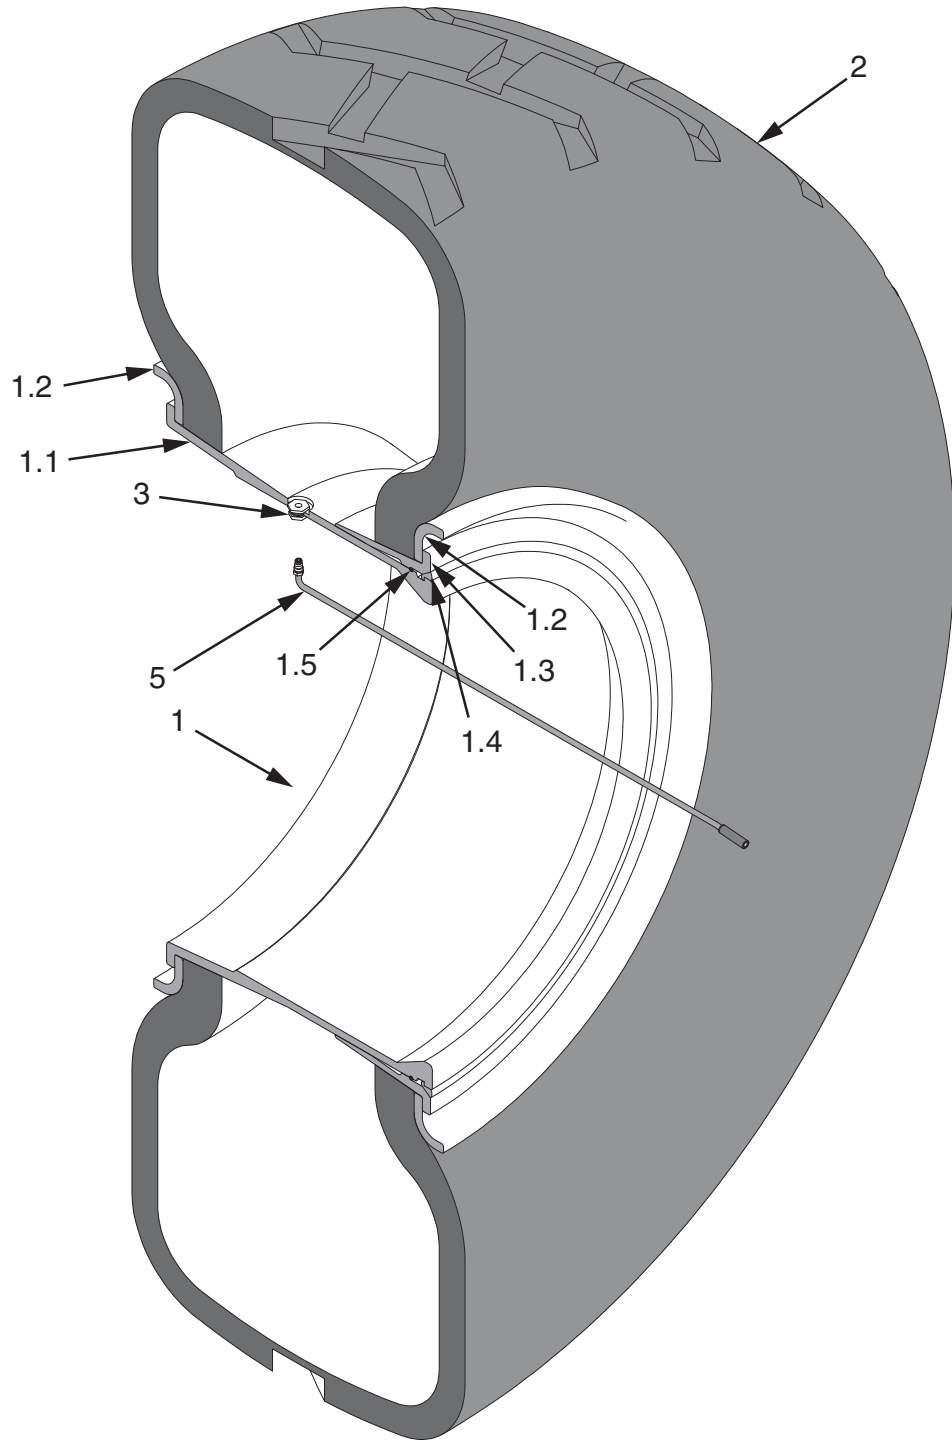

Front Wheel Assembly, Dual, Inner

Item	Part No.	Qty	Description	Item	Part No.	Qty	Description
	600031		Front Wheel Assembly, Dual, Inner				
1	599999	1	. Rim Assembly	2	589982	1	. Tire
1.1	600131	1	.. Rim Base	3	219142	1	. Spud
1.2	212006	2	.. Flange				
1.3	229940	1	.. Band, Bead Seat	5	233938	1	. Stem, Valve
1.4	229941	1	.. Ring, Lock				
1.5	212008	1	.. O-Ring				