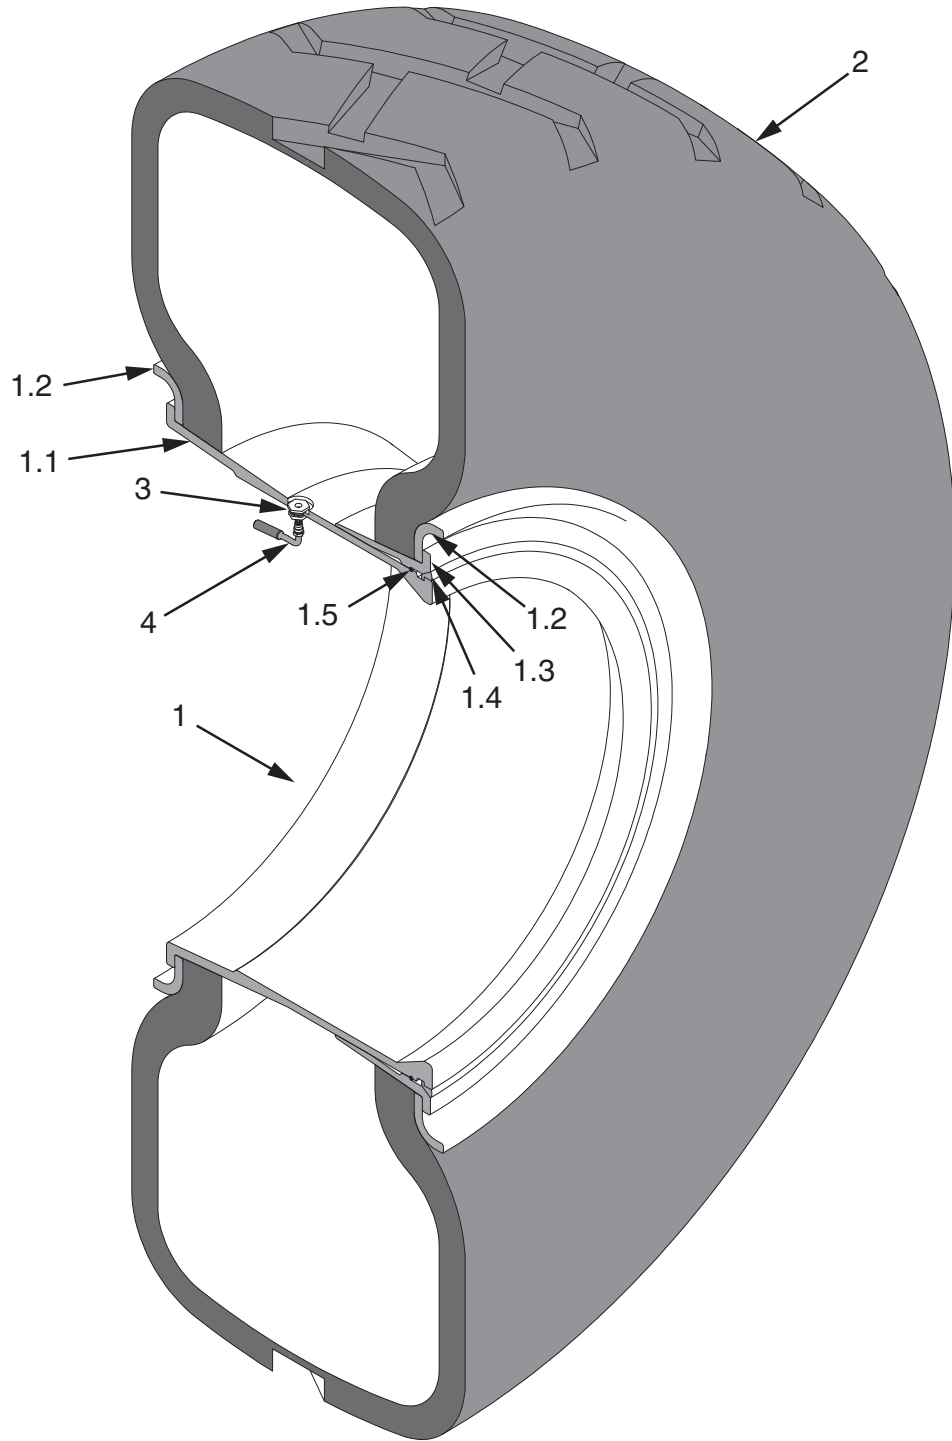

Front Wheel Assembly, Dual, Outer

Item	Part No.	Qty	Description	Item	Part No.	Qty	Description
	600030		Front Wheel Assembly, Dual, Outer				
1	599999	1	. Rim Assembly	2	589982	1	. Tire
1.1	600131	1	.. Rim Base	3	219142	1	. Spud
1.2	212006	2	.. Flange	4	219144	1	. Stem, Valve
1.3	229940	1	.. Band, Bead Seat				
1.4	229941	1	.. Ring, Lock				
1.5	212008	1	.. O-Ring				