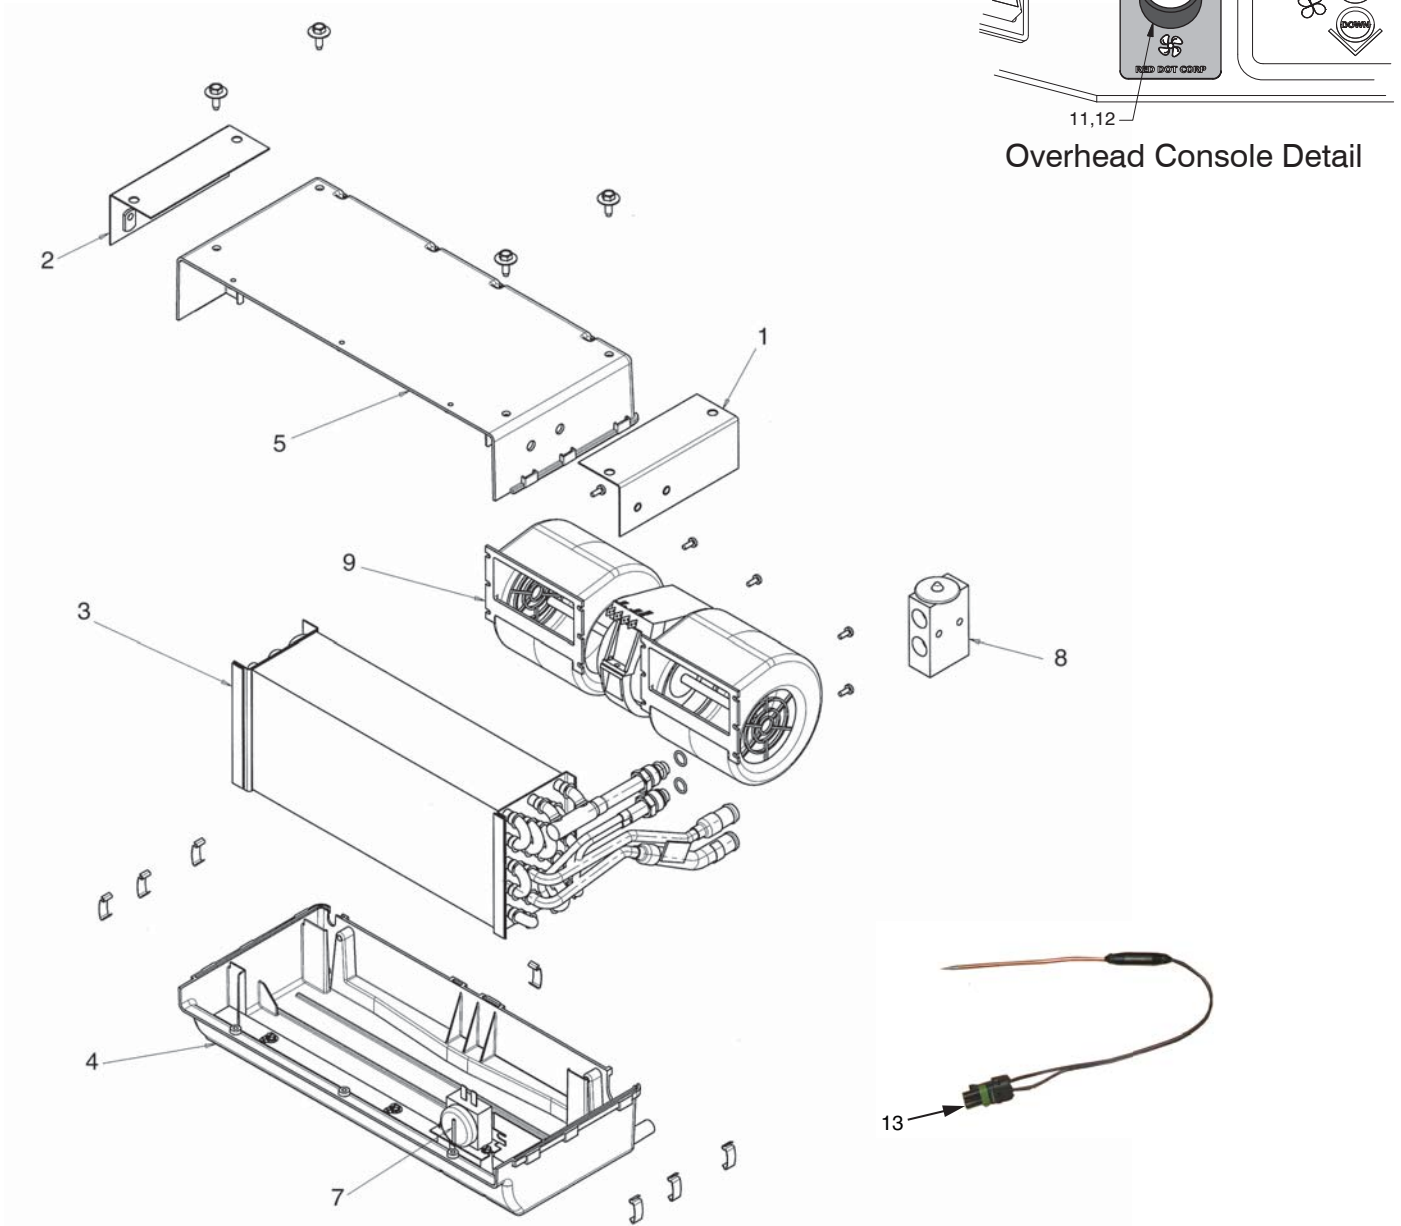

Air Conditioner/Heater

Item	Part No.	Qty	Description	Item	Part No.	Qty	Description
	600021		Condenser, Remote				
1	587155	1	. Bracket	8	587162	1	. Valve, Expansion
2	587156	1	. Bracket Assembly, Support	9	587160	1	. Motor, Double Blower 24V
3	587301	1	. Core, Heater/Evaporator	11	239190	1	. Switch, 3-Speed
4	587158	1	. Housing, Lower	12	239056	1	. Control Knob
5	587159	1	. Housing, Upper	13	590799	1	. Evaporator Probe Assembly
7	587161	1	. Thermostat				