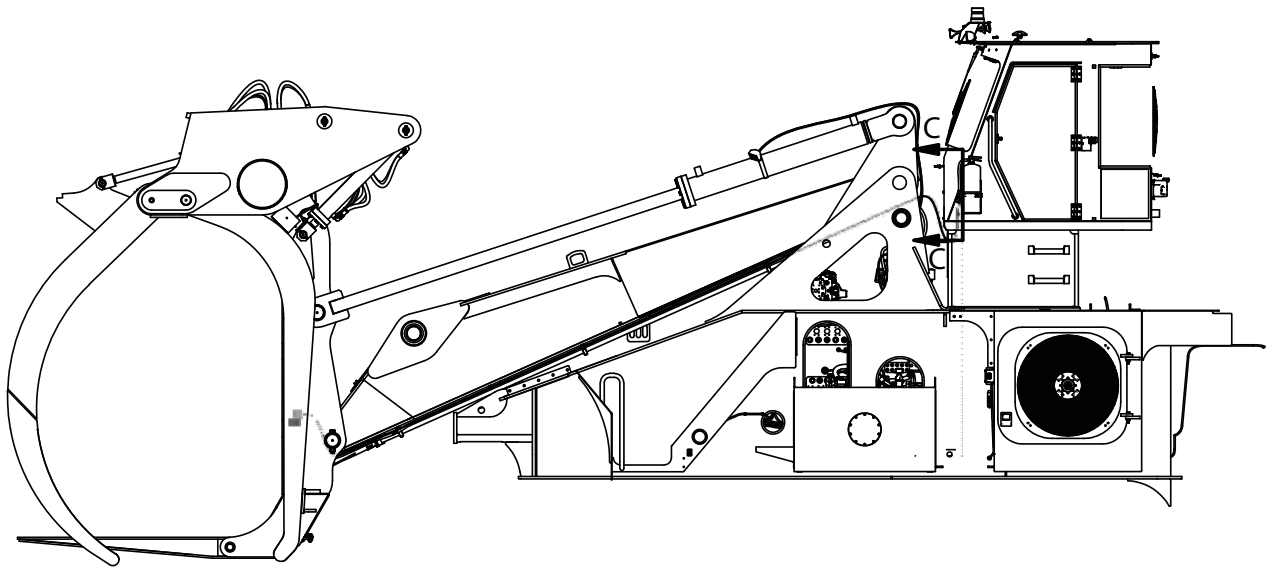

## Camera Installation Kit, Carriage

Item	Part No.	Qty	Description	Item	Part No.	Qty	Description
<b>599718 Kit, Camera Install</b>							
1	256612	1	. Camera	8	593903	2	. Nut, Channel
2	593295	1	. Camera Mount	9	Y09C-M0616	2	. Capscrew
3	593906	1	. Bracket, Camera	10	296418W	2	. Washer
4	597473	1	. Fitting	11	302400W	2	. Locknut
5	598514	1	. Cable, Camera 33 Ft	12	587019	33'	. Loom, Wire
6	597474	1	. Cable, Camera 5 Ft	13	242601	15	. Cable Tie
7	Y09C-M0820	2	. Capscrew				

USE ITEM 13 TO  
ATTACH TO EXISTING  
CABLE/WIRE BUNDLE  
ALONG BOOM

SECTION A-A

VIEW B-B

# Camera Installation Kit, Carriage

SECTION C-C