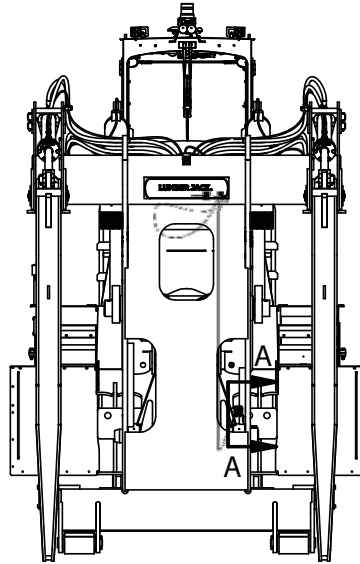

---

Camera Installation Kit, Carriage

## Camera Installation Kit, Carriage

Item	Part No.	Qty	Description	Item	Part No.	Qty	Description
<b>599718 Kit, Camera Install</b>							
1	256612	1	. Camera	8	593903	2	. Nut, Channel
2	593295	1	. Camera Mount	9	Y09C-M0616	2	. Capscrew
3	593906	1	. Bracket, Camera	10	296418W	2	. Washer
4	597473	1	. Fitting	11	302400W	2	. Locknut
5	598514	1	. Cable, Camera 33 Ft	12	587019	33'	. Loom, Wire
6	597474	1	. Cable, Camera 5 Ft	13	242601	15	. Cable Tie
7	Y09C-M0820	2	. Capscrew				

USE ITEM 13 TO  
ATTACH TO EXISTING  
CABLE/WIRE BUNDLE  
ALONG BOOM

SECTION A-A

VIEW B-B