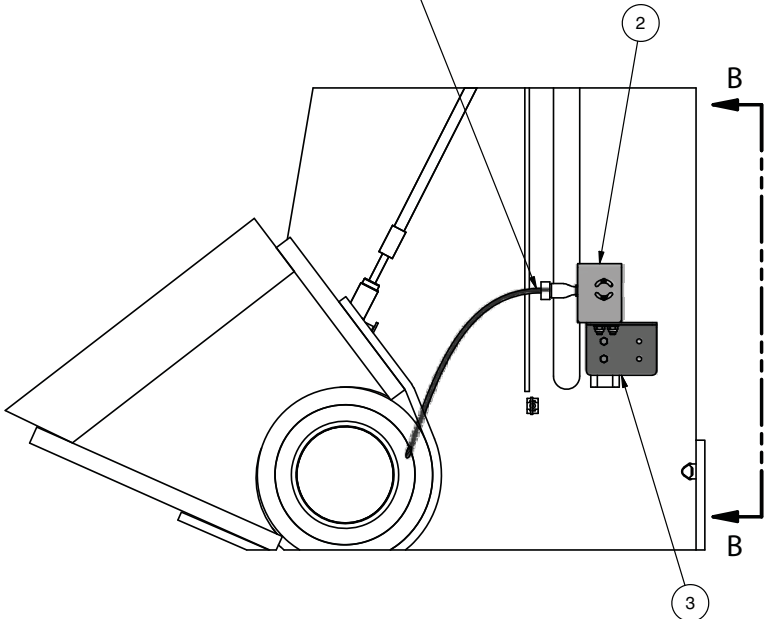

---

Camera Installation Kit, Carriage

## Camera Installation Kit, Carriage

Item	Part No.	Qty	Description	Item	Part No.	Qty	Description
<b>599718 Kit, Camera Install</b>							
1	256612	1	. Camera	8	593903	2	. Nut, Channel
2	593295	1	. Camera Mount	9	Y09C-M0616	2	. Capscrew
3	593906	1	. Bracket, Camera	10	296418W	2	. Washer
4	597473	1	. Fitting	11	302400W	2	. Locknut
5	598514	1	. Cable, Camera 33 Ft	12	587019	33'	. Loom, Wire
6	597474	1	. Cable, Camera 5 Ft	13	242601	15	. Cable Tie
7	Y09C-M0820	2	. Capscrew				

USE ITEM 13 TO  
ATTACH TO EXISTING  
CABLE/WIRE BUNDLE  
ALONG BOOM

SECTION A-A

VIEW B-B