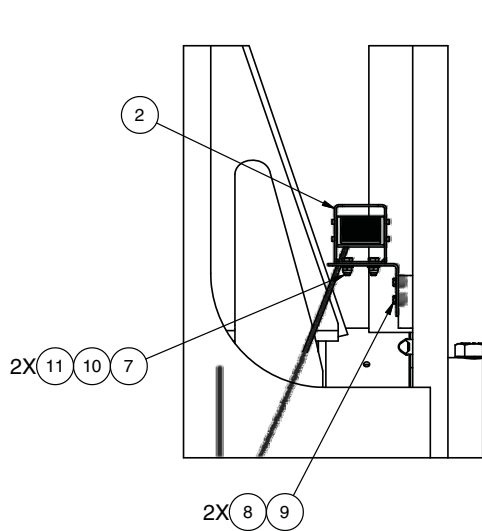

## Camera Installation Kit, Carriage

Item	Part No.	Qty	Description	Item	Part No.	Qty	Description
<b>599718 Kit, Camera Install</b>							
1	256612	1	. Camera	8	593903	2	. Nut, Channel
2	593295	1	. Camera Mount	9	Y09C-M0616	2	. Capscrew
3	593906	1	. Bracket, Camera	10	296418W	2	. Washer
4	597473	1	. Fitting	11	302400W	2	. Locknut
5	598514	1	. Cable, Camera 33 Ft	12	587019	33'	. Loom, Wire
6	597474	1	. Cable, Camera 5 Ft	13	242601	15	. Cable Tie
7	Y09C-M0820	2	. Capscrew				

USE ITEM 13 TO  
ATTACH TO EXISTING  
CABLE/WIRE BUNDLE  
ALONG BOOM

SECTION A-A

VIEW B-B