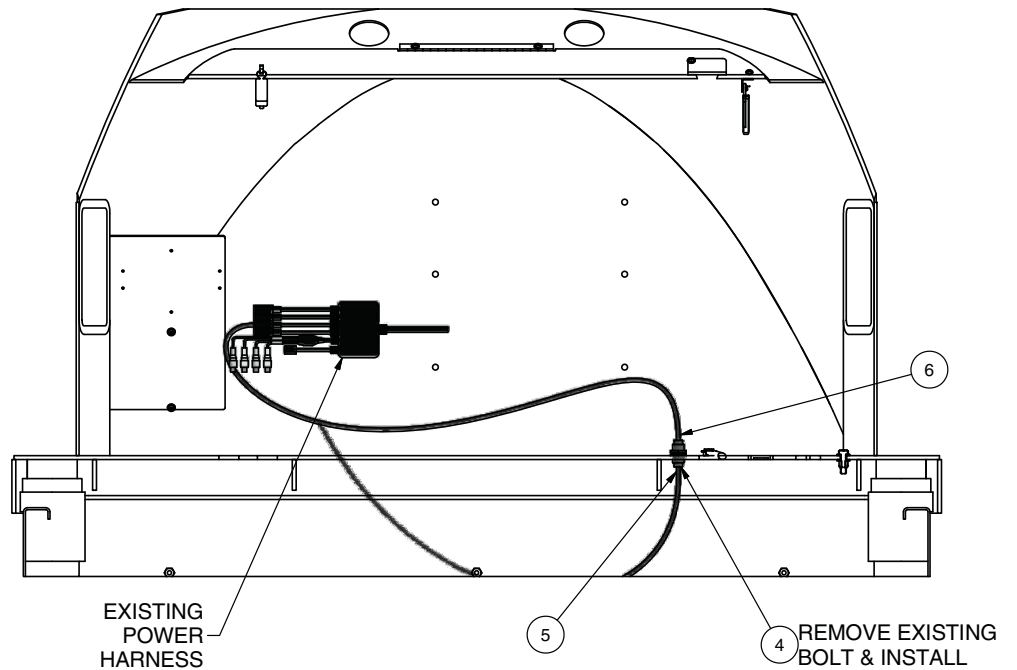

## Camera Installation Kit, Carriage

Item	Part No.	Qty	Description	Item	Part No.	Qty	Description
<b>599718 Kit, Camera Install</b>							
1	256612	1	. Camera	8	593903	2	. Nut, Channel
2	593295	1	. Camera Mount	9	Y09C-M0616	2	. Capscrew
3	593906	1	. Bracket, Camera	10	296418W	2	. Washer
4	597473	1	. Fitting	11	302400W	2	. Locknut
5	598514	1	. Cable, Camera 33 Ft	12	587019	33'	. Loom, Wire
6	597474	1	. Cable, Camera 5 Ft	13	242601	15	. Cable Tie
7	Y09C-M0820	2	. Capscrew				

USE ITEM 13 TO  
ATTACH TO EXISTING  
CABLE/WIRE BUNDLE  
ALONG BOOM

SECTION A-A

VIEW B-B

# Camera Installation Kit, Carriage

SECTION C-C