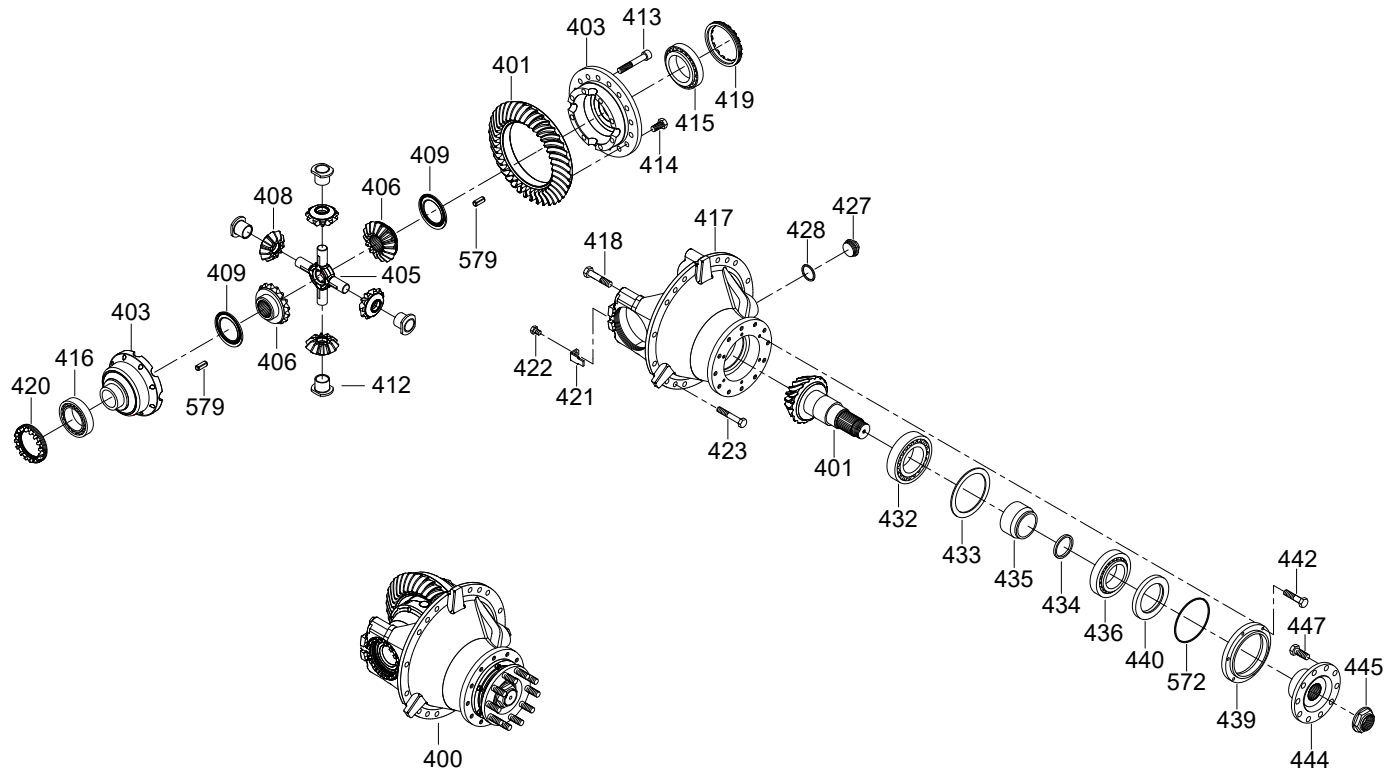

Differential & Carrier Assembly

Item	Part No.	Qty	Description	Item	Part No.	Qty	Description
	599615	1	Differential And Carrier Assy				
401	260031	1	. Bevel Wheel Set	422	592967	2	. Screw Hx
403	260032	1	. Differential Housing Set	423	592993	16	. Screw Hx
405	599620	1	. Spider, Differential	427	595924	1	. Plug, Screw
406	599621	2	. Side Gear, Differential	428	*a 592996	1	. Ring, Sealing
408	599622	4	. Pinion, Differential	432	*a 599630	1	. Bearing, Tapered-Roller
409	*a 599623	2	. Disk	433	595926	1	. Washer, Thrust
412	*a 599624	4	. Bushing	434	*a 599631	1	. Disk
413	599625	12	. Capscrew	435	599632	1	. Bushing
414	599626	16	. Capscrew	436	*a 599633	1	. Bearing, Tapered-Roller
415	*a 599627	1	. Bearing, Tapered-Roller	439	599634	1	. Cover
416	*a 599628	1	. Bearing, Tapered-Roller	440*a*b	599635	1	. Ring, Radial Seal
417	599629	1	. Carrier, Differential	442	595931	6	. Screw Hx Soc
418	595920	4	. Screw Hx	444	599636	1	. Flange, Drive
419	*c 595922	1	. Ring, Setting	445	599637	1	. Nut, Adjusting
420	*c 595922	1	. Ring, Setting	572	*a 595934	1	. O-Ring
421	595923	2	. Plate, Lock	579	595935	6	. Pin, Locking

*a Included in Service Kit 259603

*b Use Sleeve Driver 261754

*c Use Spanner 261592