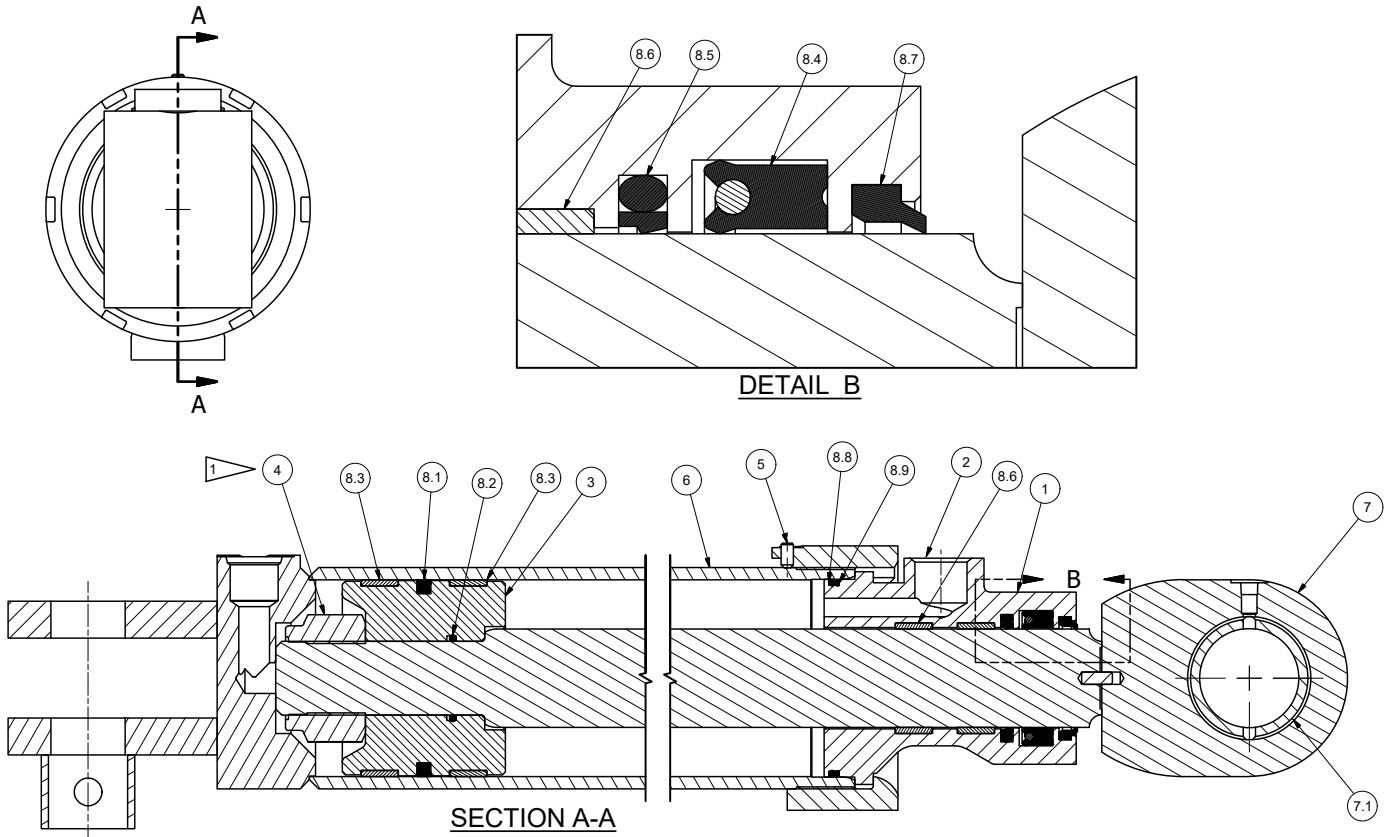

Cylinder Assembly, Steering

NOTES:

APPLY BLUE LOCTITE 242 AND TORQUE TO 1,400 FT-LBS

Item	Part No.	Qty	Description	Item	Part No.	Qty	Description
	599534		Cylinder Assembly, Steering	8	593802	1	. Kit, Packing
1	591504	1	. Packing Gland	8.1	593456	1	.. Seal, Piston
2	505632	1	. Nut, Packing	8.2	203446	1	.. O-Ring
3	593786	1	. Piston, Cylinder	8.3	70384.0400	1	.. Wear Ring, Piston
4	00274213	1	. Nut, Esna	8.4	Y437152.129	1	.. Seal
5	00102572	1	. Set Screw	8.5	69768.0200	1	.. Seal, Buffer
6	599535	1	. Barrel	8.6	70385.0200	2	.. Wear Ring, Rod
7	599536	1	. Stem	8.7	234593	1	.. Wiper Rod
7.1	591731	1	.. Bushing	8.8	92482W	1	.. O-Ring
				8.9	206309	1	.. Backup Ring