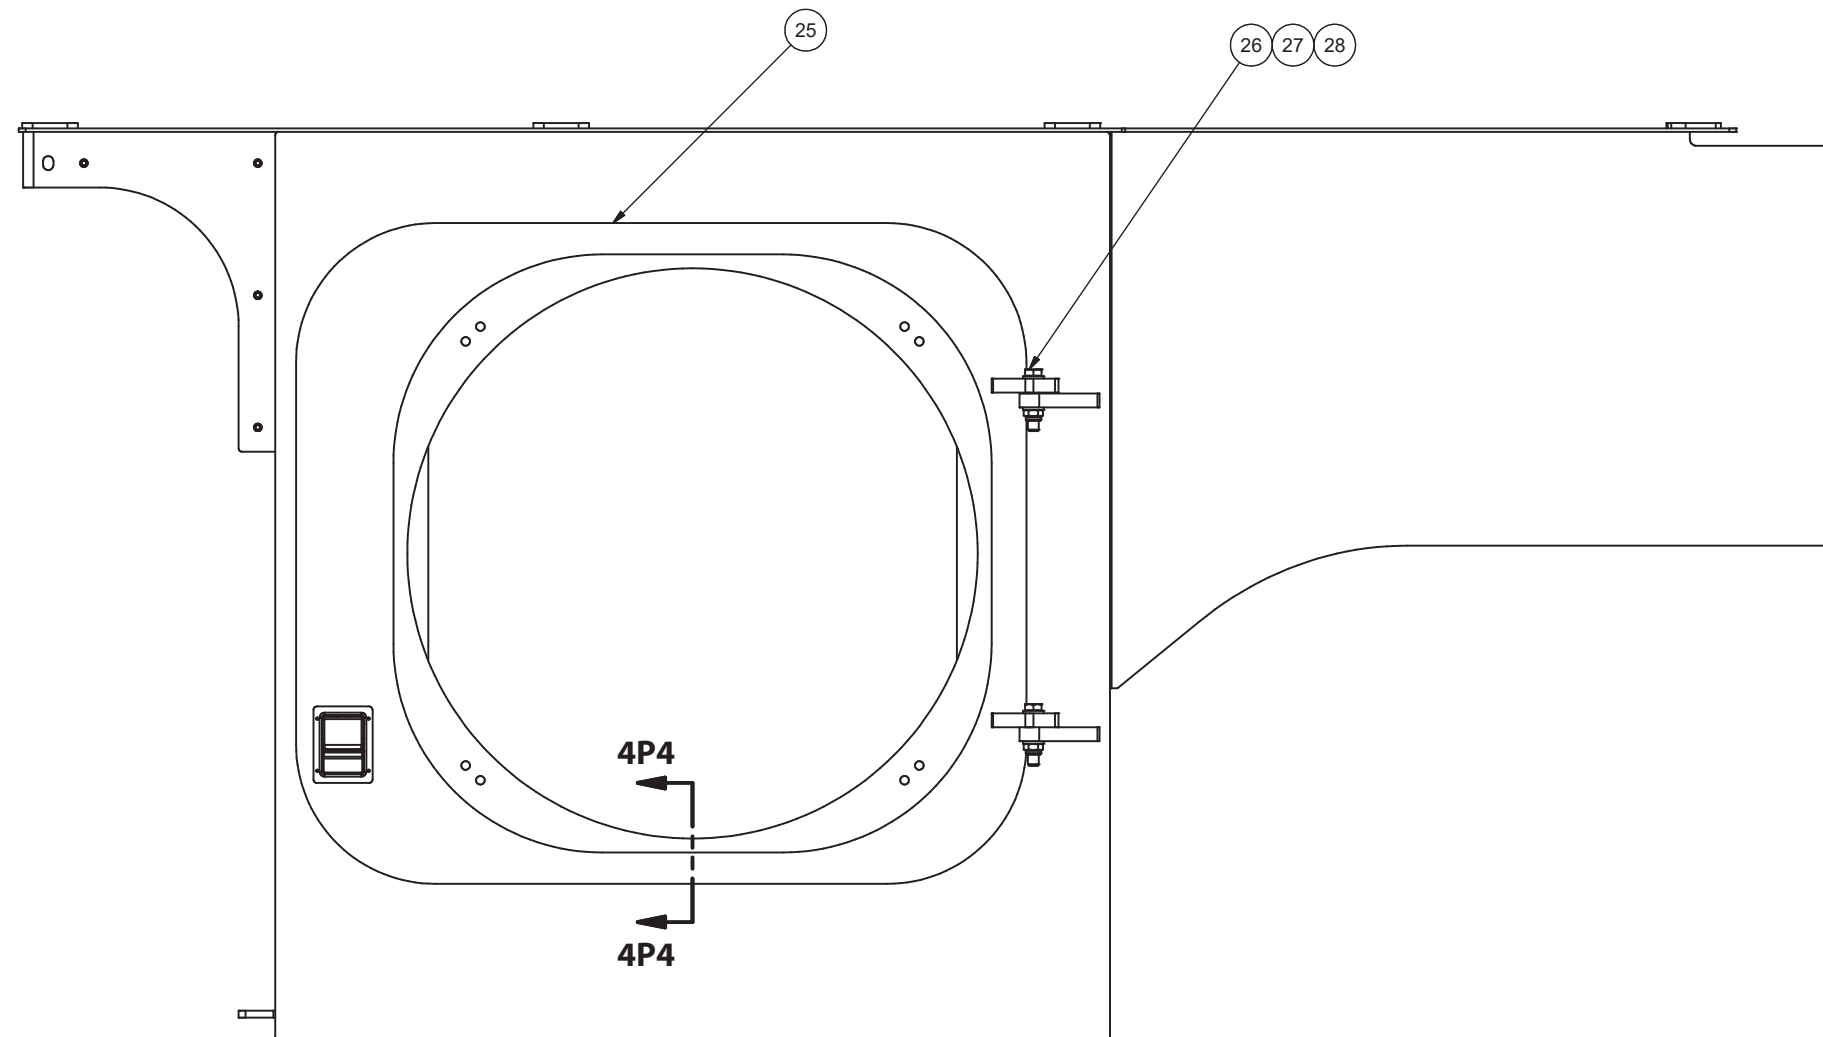

---

Cooling Box, LH

---

## Cooling Box, LH

---

Item	Part No.	Qty	Description	Item	Part No.	Qty	Description
	<b>599531</b>		<b>Cooling Box, RH</b>				
25	* 598544	1	. Fan Door Assembly	31	R13717	2	. Capscrew
26	293714W	2	. Capscrew	32	302402W	2	. Locknut
27	302405W	2	. Locknut	33	221771W	4	. Washer
28	221777W	4	. Washer				
29	594992	1	. Striker		* See Separate Coverage		
30	598545	1	. Pad, Support				

**DETAIL 4N4**

**SECTION 4M4-4M4**  
VIEW ROTATED FOR CLARITY

**SECTION 4P4-4P4**