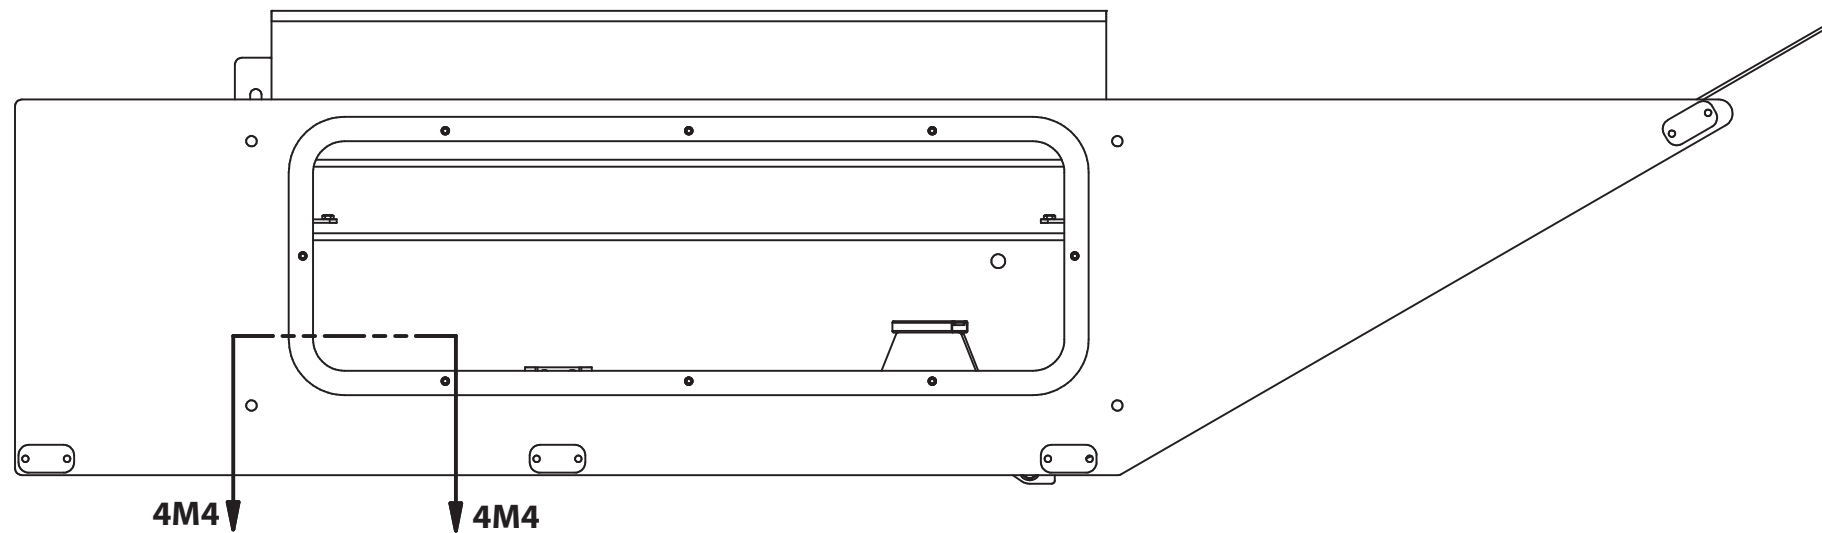

---

Cooling Box, LH

---

## Cooling Box, LH

---

Item	Part No.	Qty	Description	Item	Part No.	Qty	Description
	<b>599531</b>		<b>Cooling Box, RH</b>				
25	* 598544	1	. Fan Door Assembly	31	R13717	2	. Capscrew
26	293714W	2	. Capscrew	32	302402W	2	. Locknut
27	302405W	2	. Locknut	33	221771W	4	. Washer
28	221777W	4	. Washer				
29	594992	1	. Striker		* See Separate Coverage		
30	598545	1	. Pad, Support				

**DETAIL 4N4**

**SECTION 4M4-4M4**  
VIEW ROTATED FOR CLARITY

**SECTION 4P4-4P4**