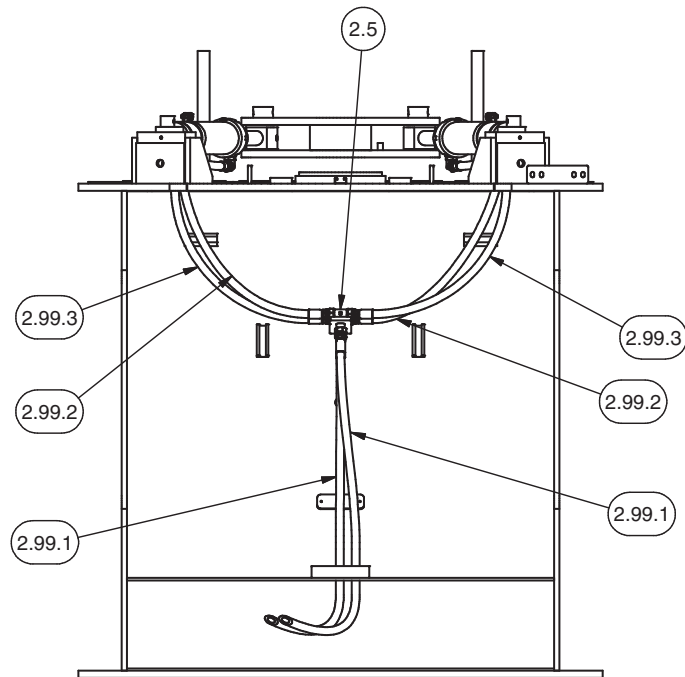

Hydraulic System - Steering, 2WD

Hydraulic System - Steering, 2WD

Item	Part No.	Qty	Description	Item	Part No.	Qty	Description
599507 Hydraulic System - Steering, 2WD							
2.1	CLP0100112	8	. Clamp, Hydra-Zorb	2.9	R13811432	4	. Washer
2.2	245549	2	. Fitting	2.10	302401W	2	. Locknut
2.3	234191	2	. Fitting	2.11	R13811210	2	. Capscrew
2.4	R833270	2	. Fitting	2.99	599517	1	. Hose Kit
2.5	R834703	2	. Fitting	2.99.1	599518	2	.. Hose Assembly
2.6	231443	2	. Fitting	2.99.2	595184	2	.. Hose Assembly
2.7	601931	2	. Clamp	2.99.3	242110	2	.. Hose Assembly
2.8	11759	2	. Kit, Split Flange				
	Y098629-219	1	.. O-Ring				

SECTION 5R5-5R5

ISO VIEW OF 5P5

SECTION 5Q5-5Q5

SECTION 5P5-5P5
SOME PARTS REMOVED FOR CLARITY