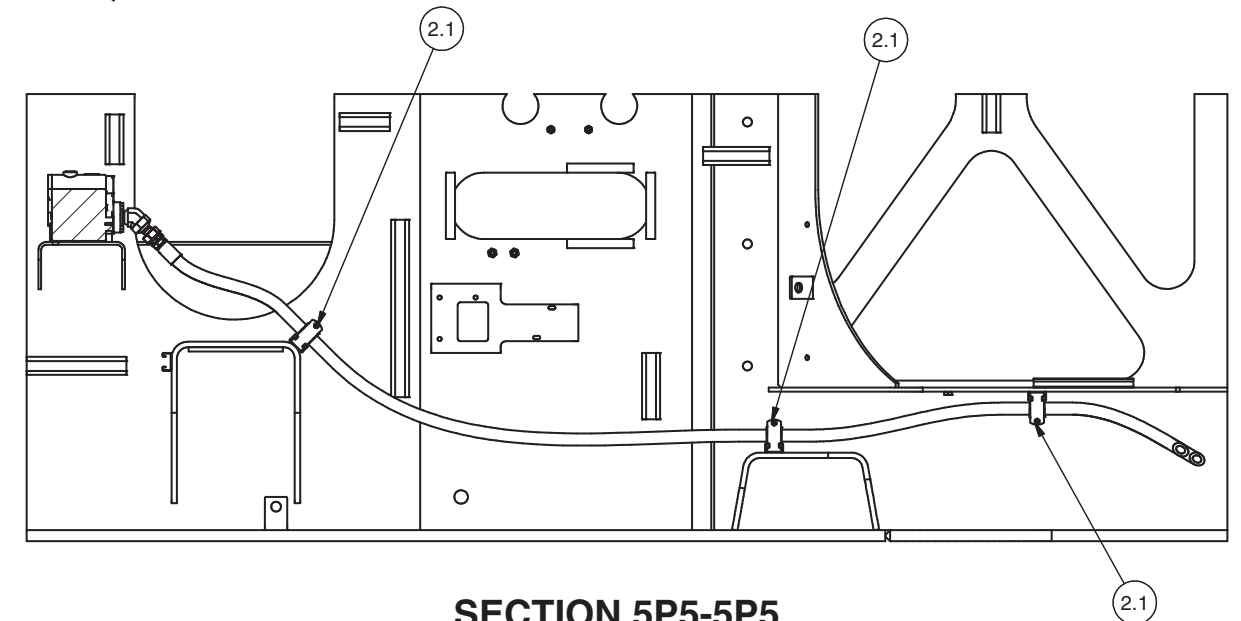

Hydraulic System - Steering, 2WD

Hydraulic System - Steering, 2WD

Item	Part No.	Qty	Description	Item	Part No.	Qty	Description
599507 Hydraulic System - Steering, 2WD							
2.1	CLP0100112	8	. Clamp, Hydra-Zorb	2.9	R13811432	4	. Washer
2.2	245549	2	. Fitting	2.10	302401W	2	. Locknut
2.3	234191	2	. Fitting	2.11	R13811210	2	. Capscrew
2.4	R833270	2	. Fitting	2.99	599517	1	. Hose Kit
2.5	R834703	2	. Fitting	2.99.1	599518	2	.. Hose Assembly
2.6	231443	2	. Fitting	2.99.2	595184	2	.. Hose Assembly
2.7	601931	2	. Clamp	2.99.3	242110	2	.. Hose Assembly
2.8	11759	2	. Kit, Split Flange				
	Y098629-219	1	.. O-Ring				

SECTION 5R5-5R5

ISO VIEW OF 5P5

SECTION 5Q5-5Q5

SECTION 5P5-5P5
SOME PARTS REMOVED FOR CLARITY