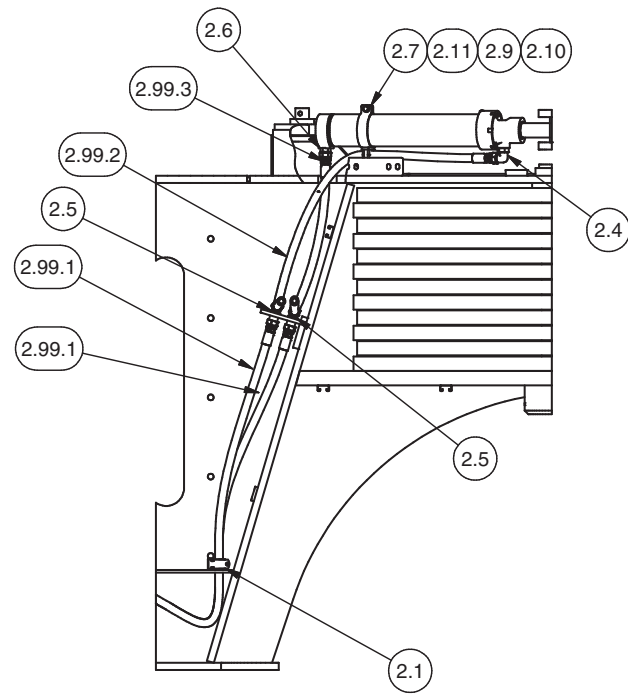

Hydraulic System - Steering, 2WD

Hydraulic System - Steering, 2WD

Item	Part No.	Qty	Description	Item	Part No.	Qty	Description
599507 Hydraulic System - Steering, 2WD							
2.1	CLP0100112	8	. Clamp, Hydra-Zorb	2.9	R13811432	4	. Washer
2.2	245549	2	. Fitting	2.10	302401W	2	. Locknut
2.3	234191	2	. Fitting	2.11	R13811210	2	. Capscrew
2.4	R833270	2	. Fitting	2.99	599517	1	. Hose Kit
2.5	R834703	2	. Fitting	2.99.1	599518	2	.. Hose Assembly
2.6	231443	2	. Fitting	2.99.2	595184	2	.. Hose Assembly
2.7	601931	2	. Clamp	2.99.3	242110	2	.. Hose Assembly
2.8	11759	2	. Kit, Split Flange				
	Y098629-219	1	.. O-Ring				

SECTION 5R5-5R5

ISO VIEW OF 5P5

SECTION 5Q5-5Q5

SECTION 5P5-5P5
SOME PARTS REMOVED FOR CLARITY