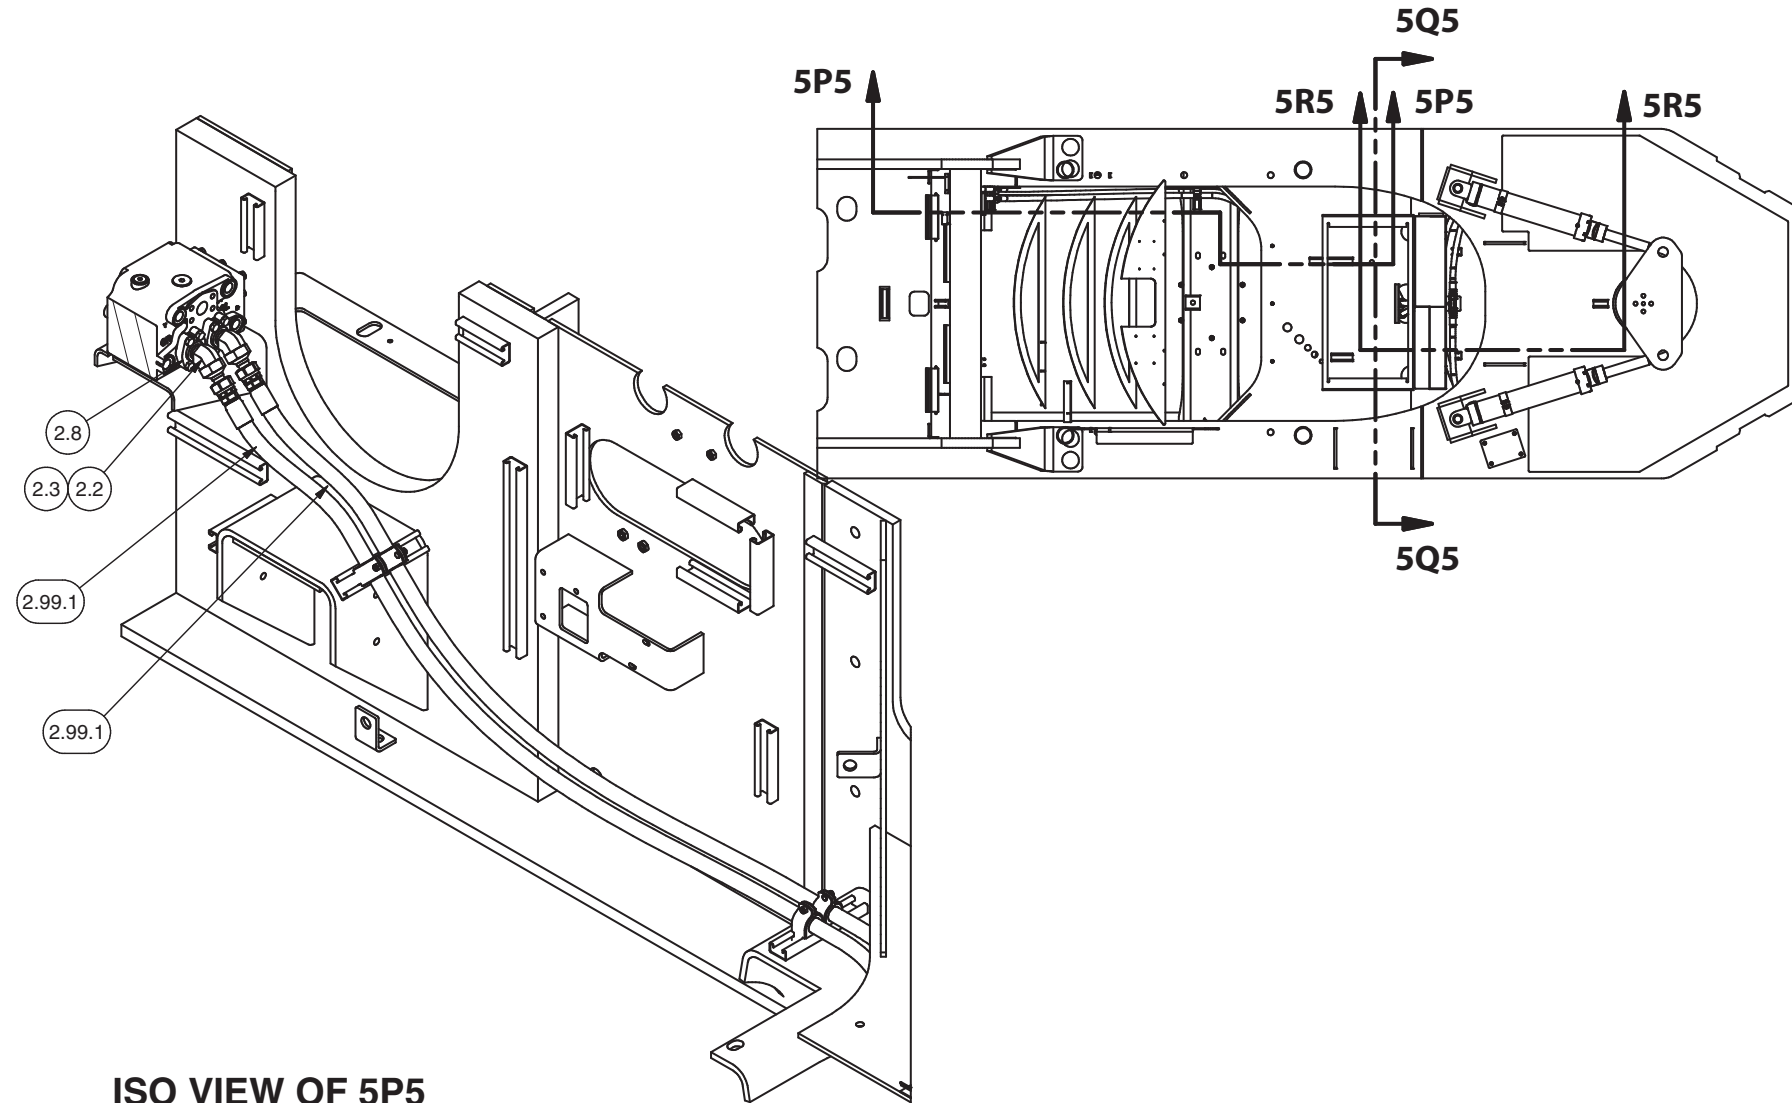

Hydraulic System - Steering, 2WD

Hydraulic System - Steering, 2WD

Item	Part No.	Qty	Description	Item	Part No.	Qty	Description
599507 Hydraulic System - Steering, 2WD							
2.1	CLP0100112	8	. Clamp, Hydra-Zorb	2.9	R13811432	4	. Washer
2.2	245549	2	. Fitting	2.10	302401W	2	. Locknut
2.3	234191	2	. Fitting	2.11	R13811210	2	. Capscrew
2.4	R833270	2	. Fitting	2.99	599517	1	. Hose Kit
2.5	R834703	2	. Fitting	2.99.1	599518	2	.. Hose Assembly
2.6	231443	2	. Fitting	2.99.2	595184	2	.. Hose Assembly
2.7	601931	2	. Clamp	2.99.3	242110	2	.. Hose Assembly
2.8	11759	2	. Kit, Split Flange				
	Y098629-219	1	.. O-Ring				

SECTION 5R5-5R5

ISO VIEW OF 5P5

SECTION 5Q5-5Q5

SECTION 5P5-5P5
SOME PARTS REMOVED FOR CLARITY